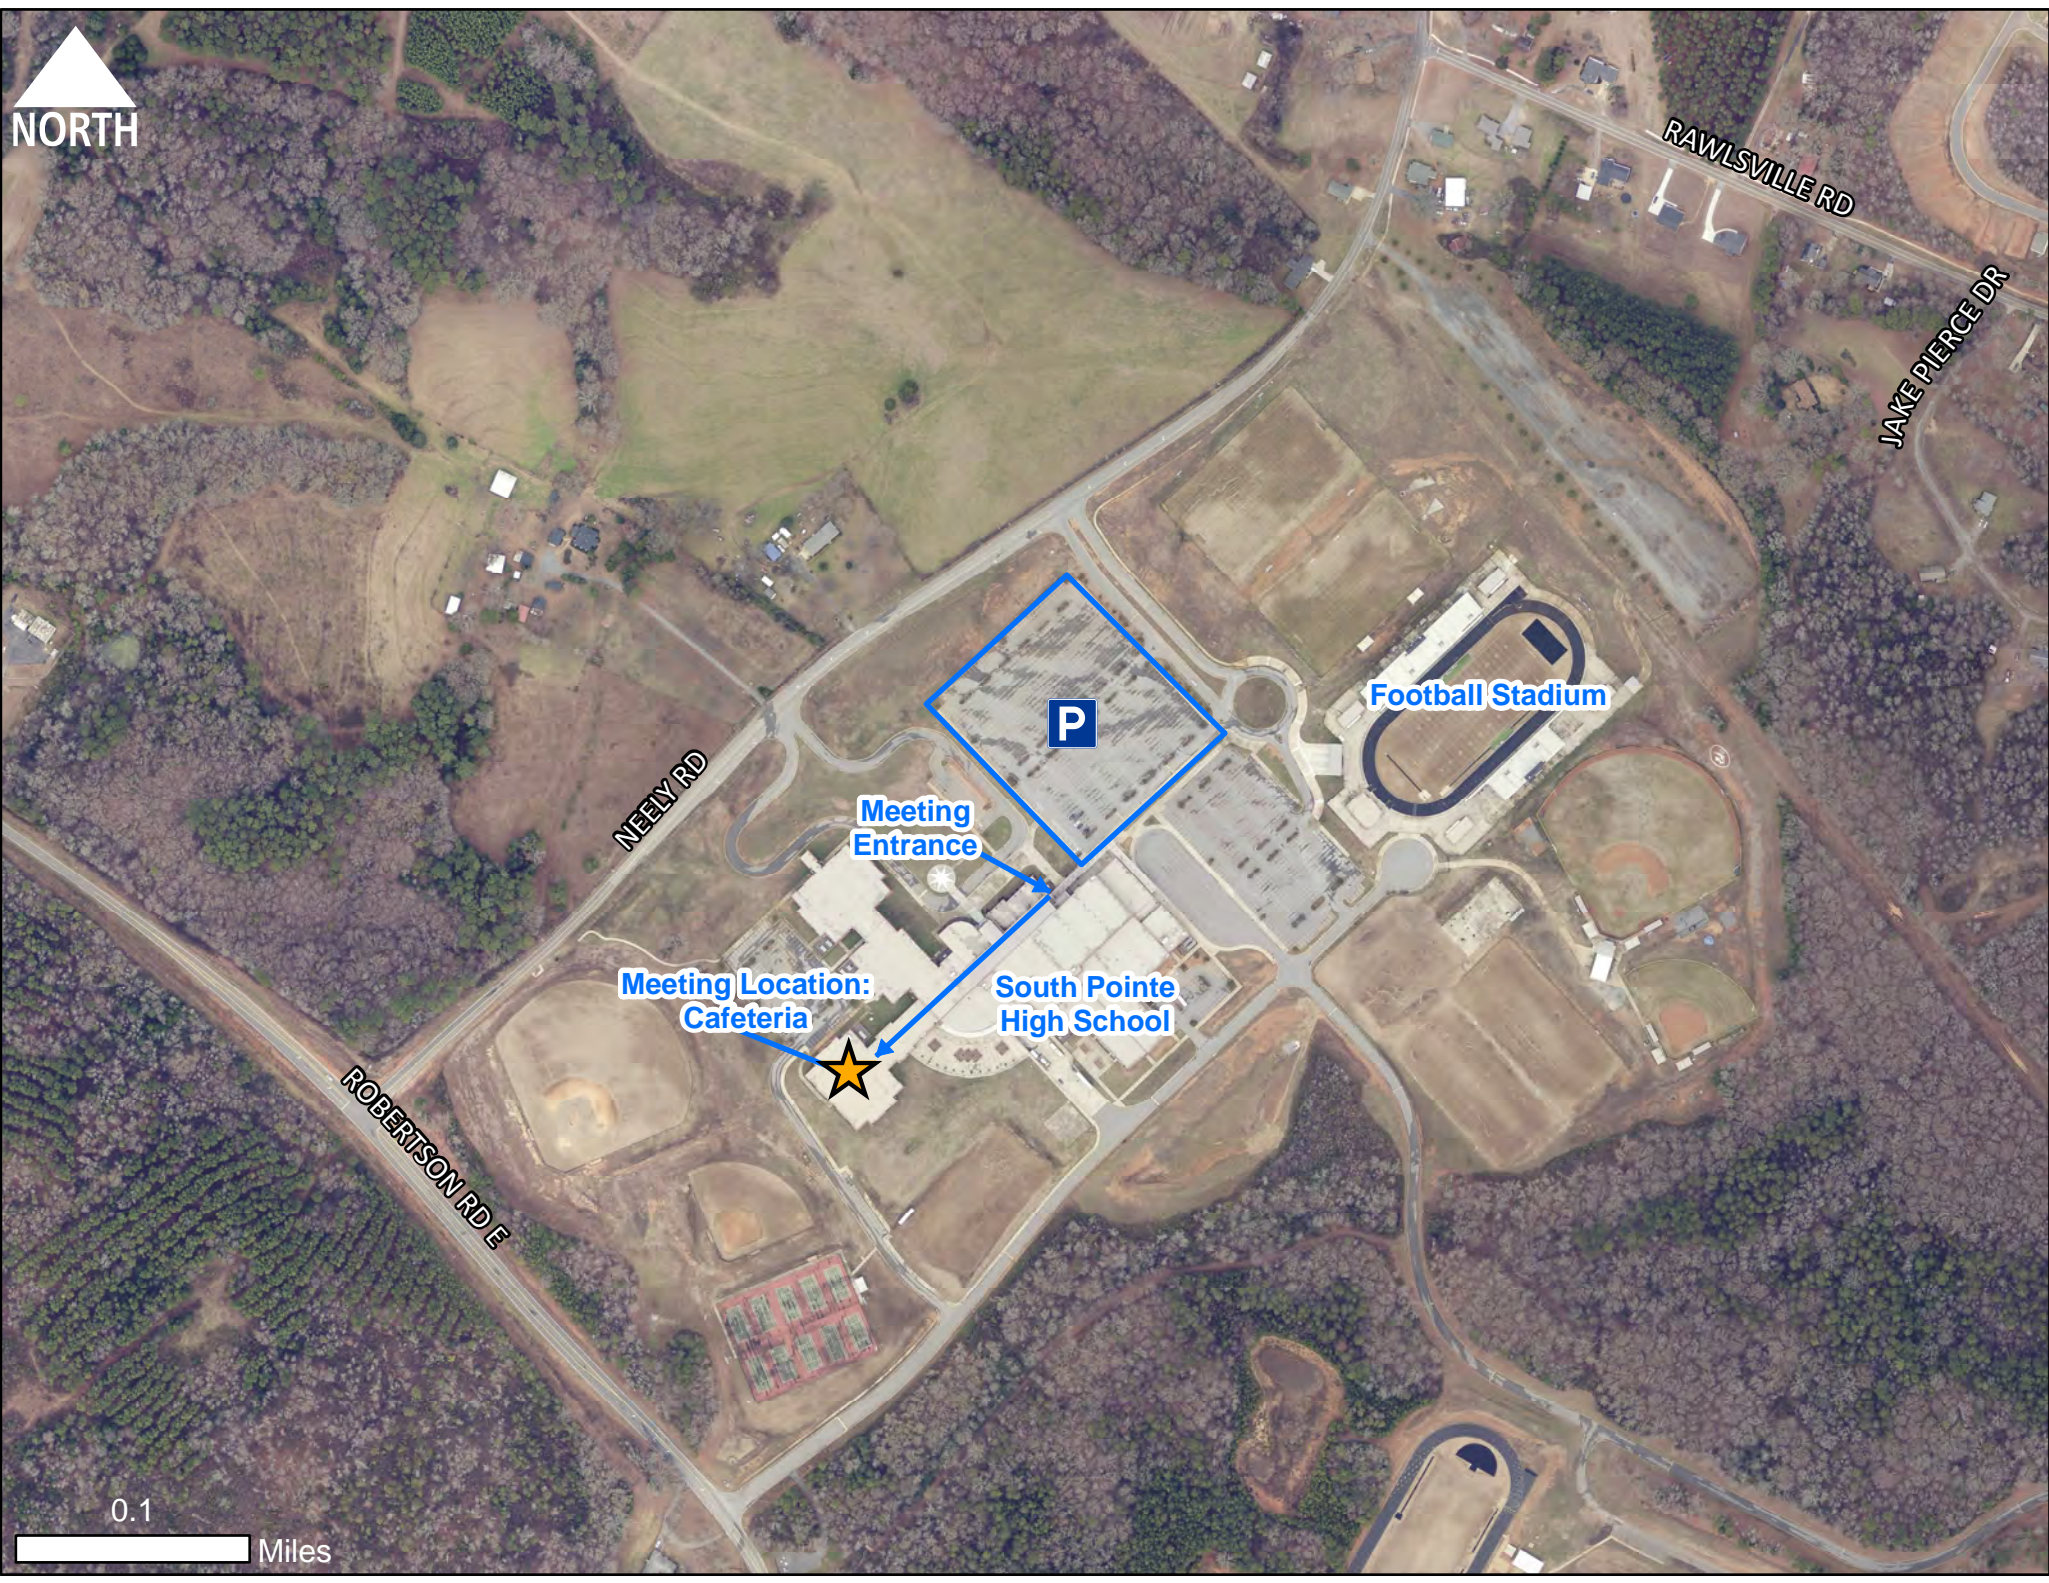

Albright Road/Saluda Road Corridor Study

Public Meeting:

Date:

Thursday; September 29, 2016

Time:

4:00pm - 7:00pm

Location:

South Pointe High School Cafeteria
801 Neely Rd
Rock Hill, SC 29730

See the map on the back for parking and meeting location information.

NORTH

NEELY RD

ROBERTSON RDE

RAWLSVILLE RD

JAKE PIERCE DR

P

Football Stadium

Meeting Entrance

Meeting Location:
Cafeteria

South Pointe
High School

0.1

Miles