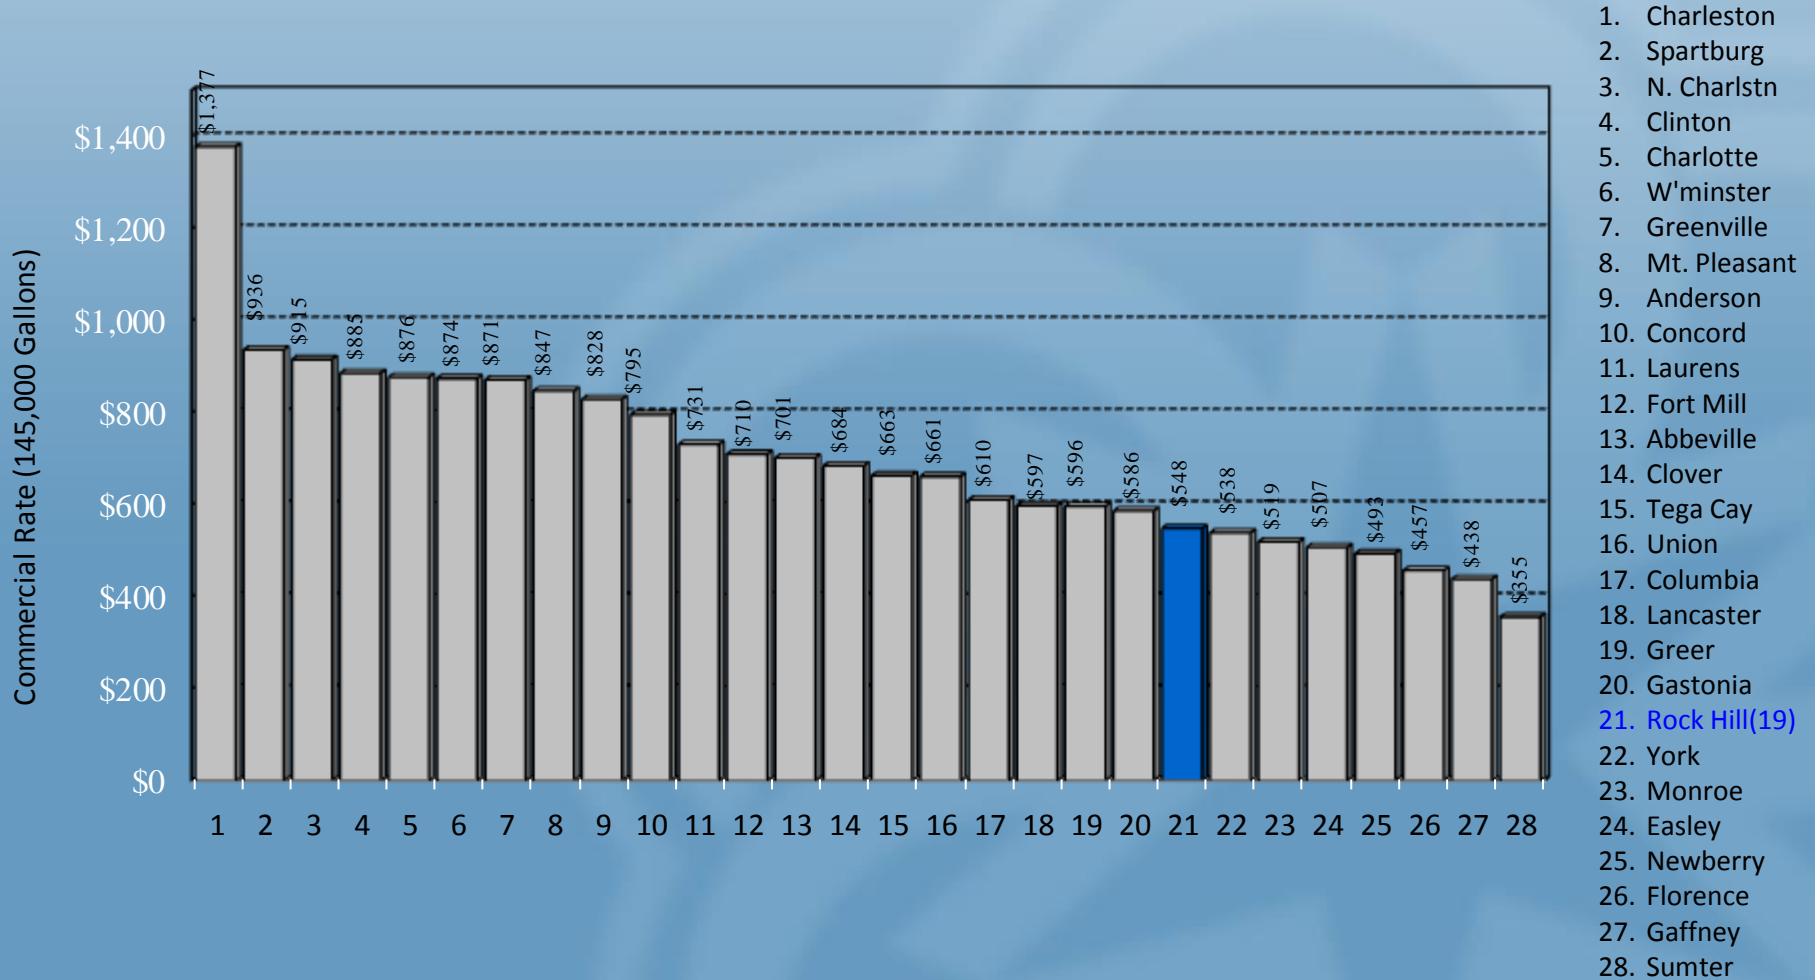

Comparison of Wastewater Rates

Rock Hill Commercial Rates Compared to S.C. Cities, PMPA Cities, Regional Cities, & York County Cities