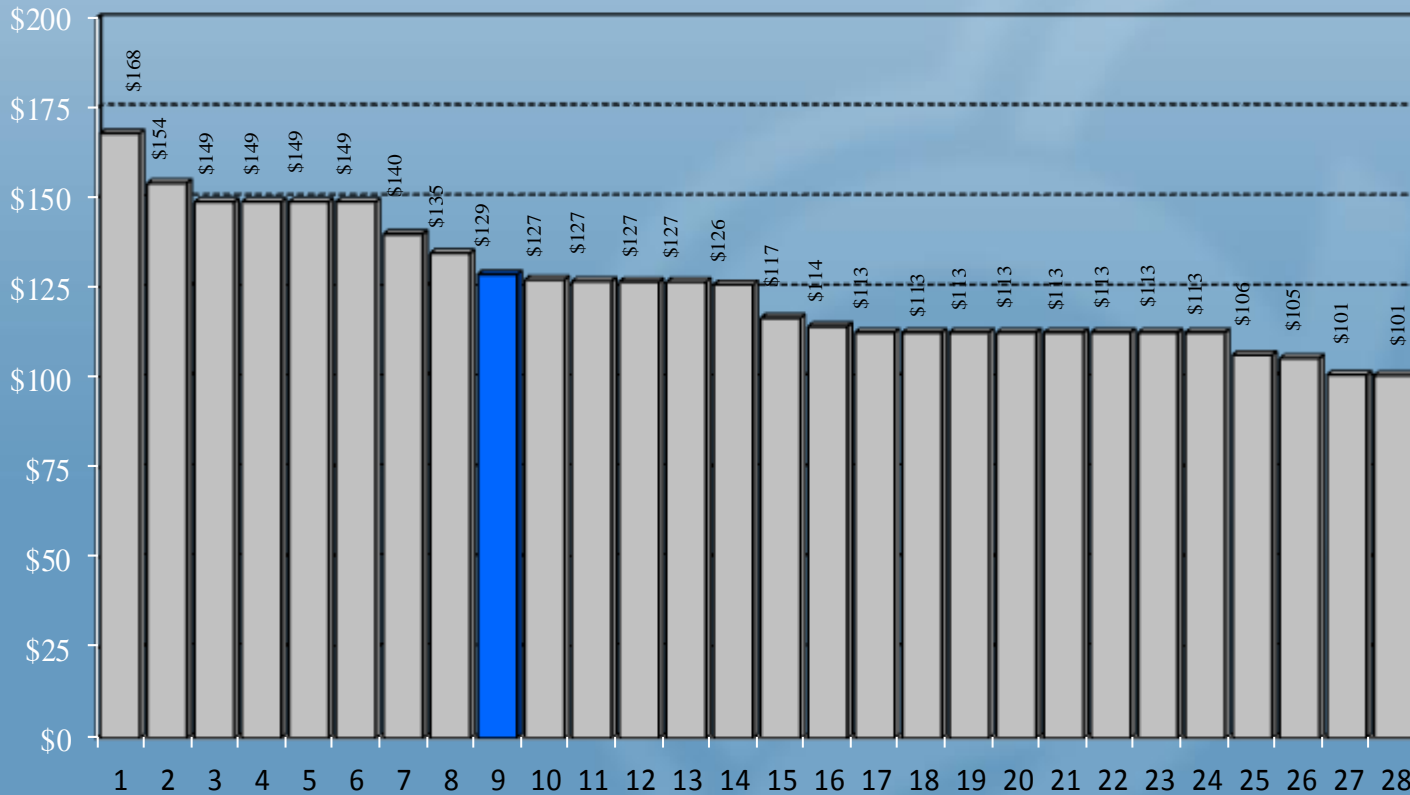

Cost of Public Services Rate Survey

2015

Comparison of Electric Rates

Rock Hill Residential Rates Compared to S.C. Cities, PMPA Cities, Regional Cities, & York County Cities

1. Clinton (PMPA)
2. W'minster (PMPA)
3. Columbia (SCE&G)
4. Charleston (SCE&G)
5. N. Charlstn (SCE&G)
6. Mt. Pleasant (SCE&G)
7. Newberry (PMPA)
8. Gastonia (Electricities)
9. **Rock Hill (PMPA)(14)**
10. Monroe (Electricities)
11. Laurens (PMPA)
12. Union (PMPA)
13. Abbeville (PMPA)
14. Easley (PMPA)
15. Anderson (Duke-SC)
16. Greer (PMPA)
17. Florence (Progress)
18. Greenville (Duke-SC)
19. Lancaster (Duke-SC)
20. Sumter (Progress)
21. Fort Mill (Duke-SC)
22. Clover (Duke-SC)
23. Tega Cay (Duke-SC)
24. York (Duke-SC)
25. Spartburg (Duke-SC)
26. Charlotte (Duke-NC)
27. Gaffney (PMPA)
28. Concord (Electricities)