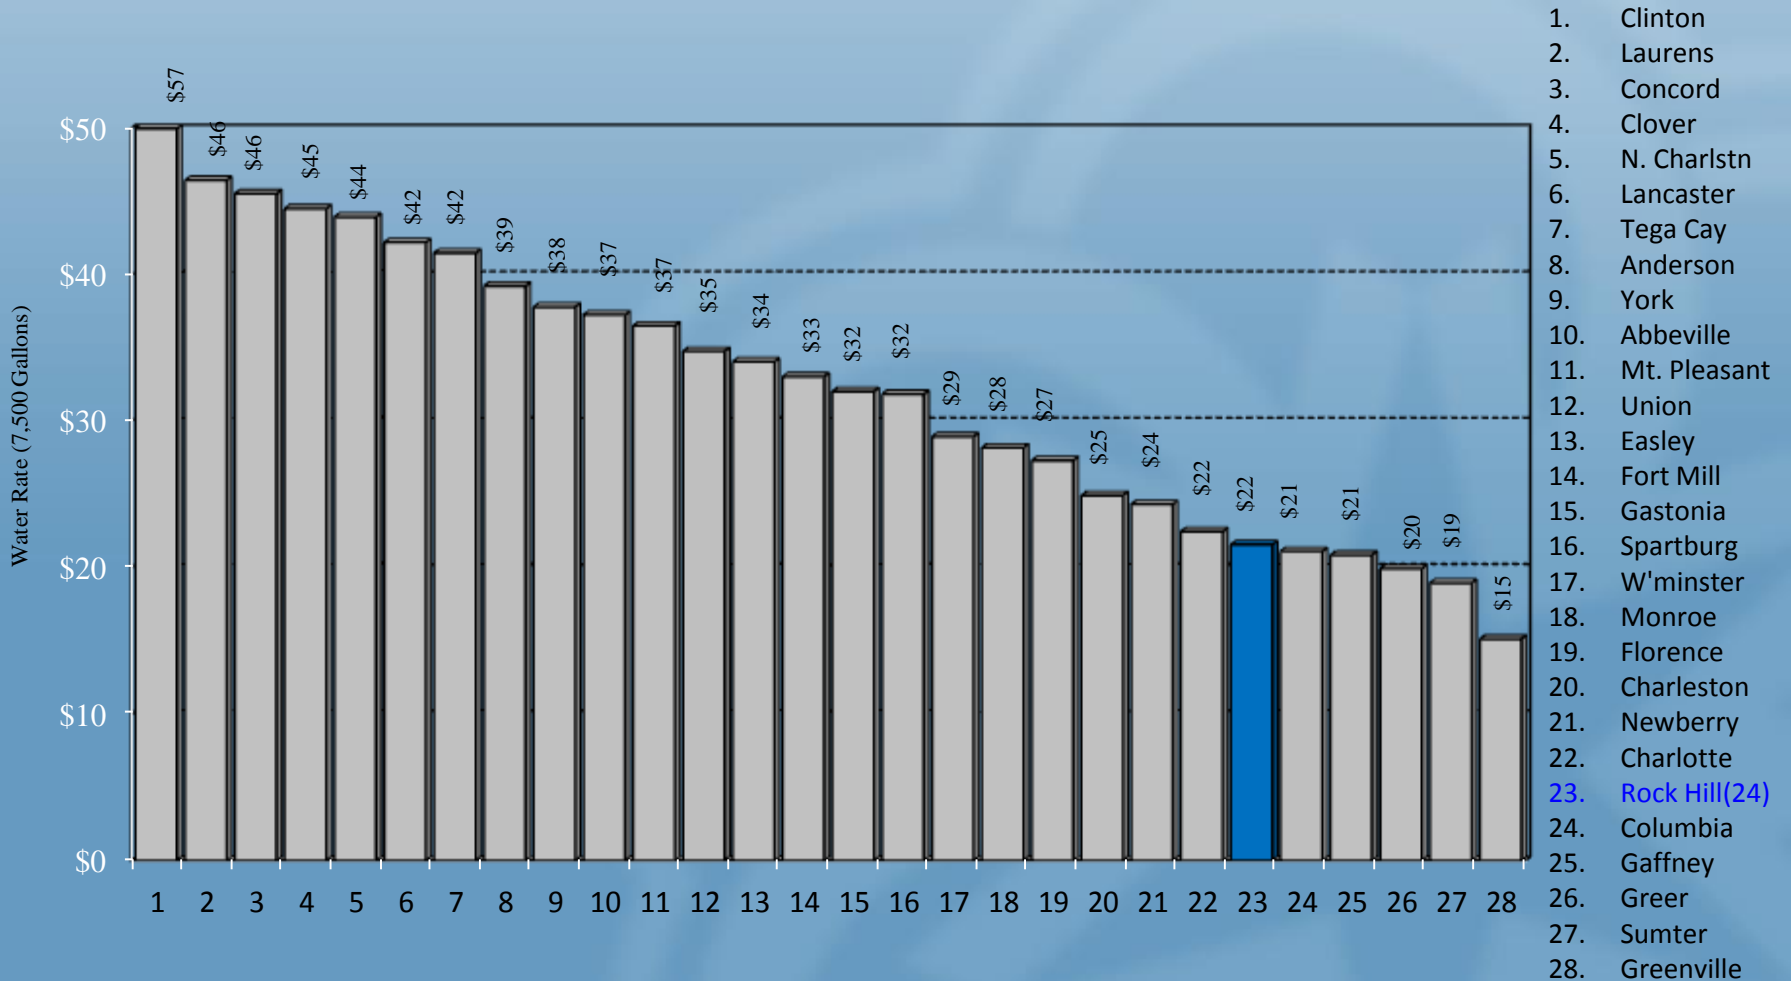

Comparison of Water Rates

Rock Hill Residential Rates Compared to S.C. Cities, PMPA Cities, Regional Cities, & York County Cities