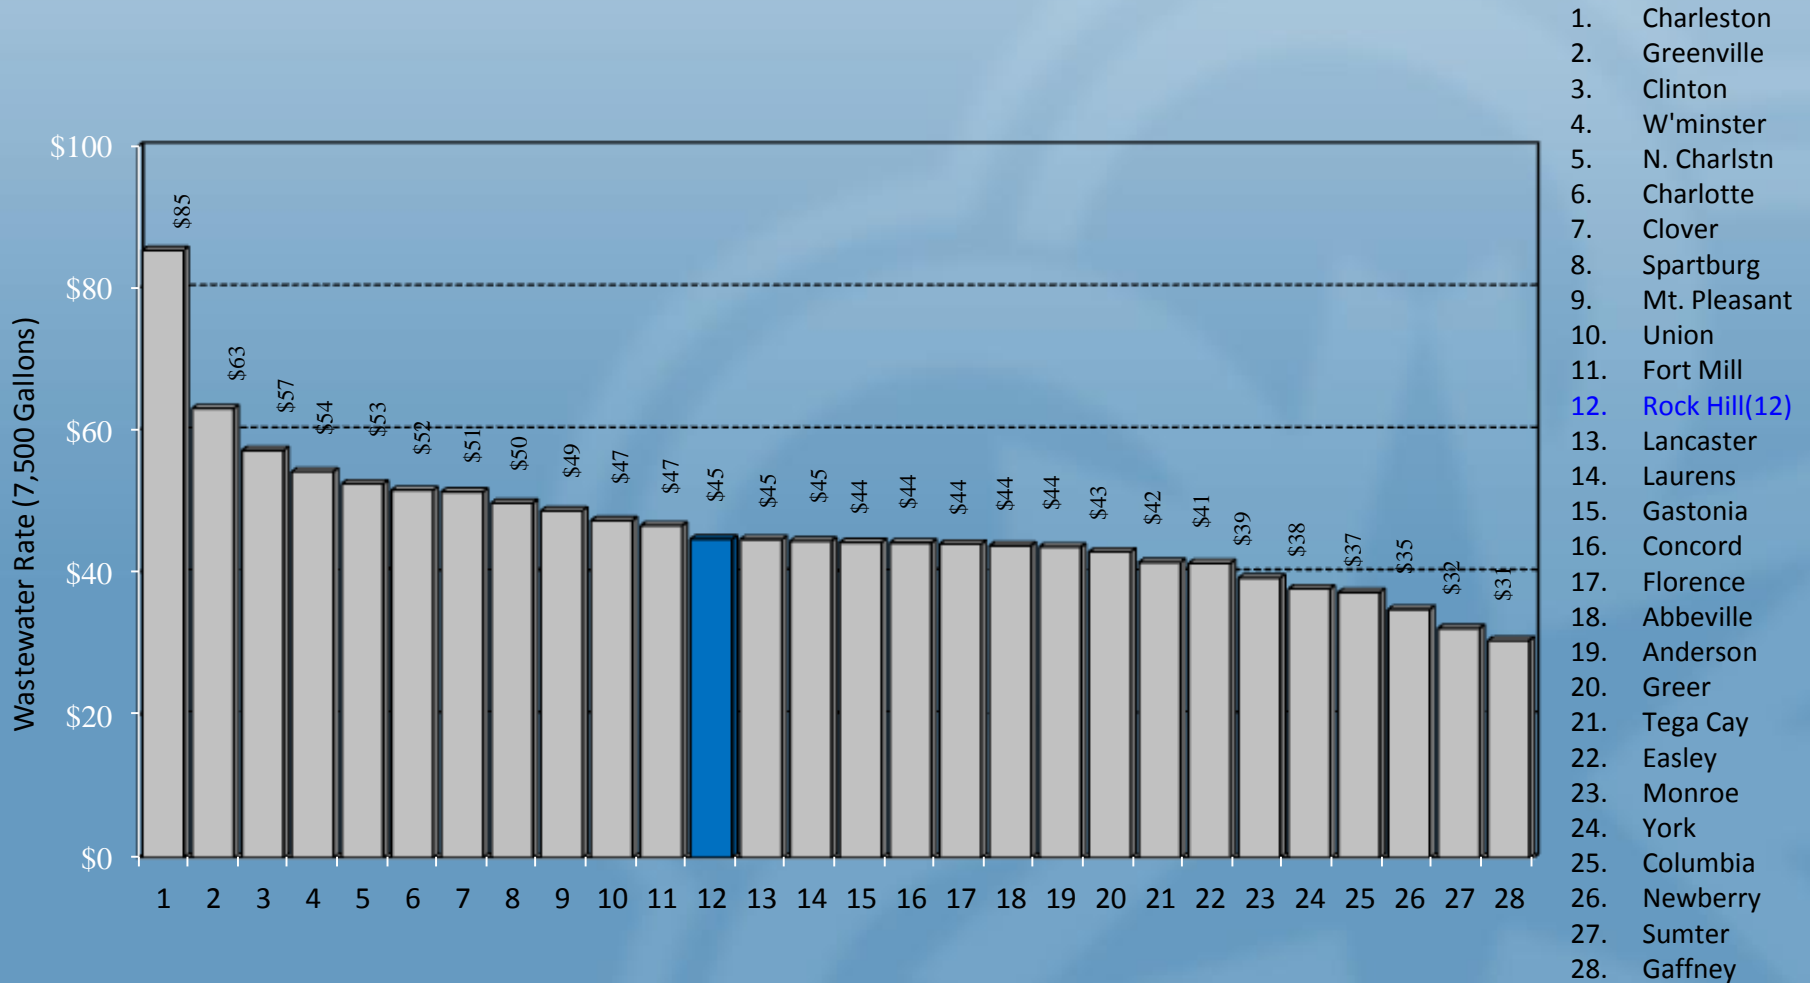

Comparison of Wastewater Rates

Rock Hill Residential Rates Compared to S.C. Cities, PMPA Cities, Regional Cities, & York County Cities