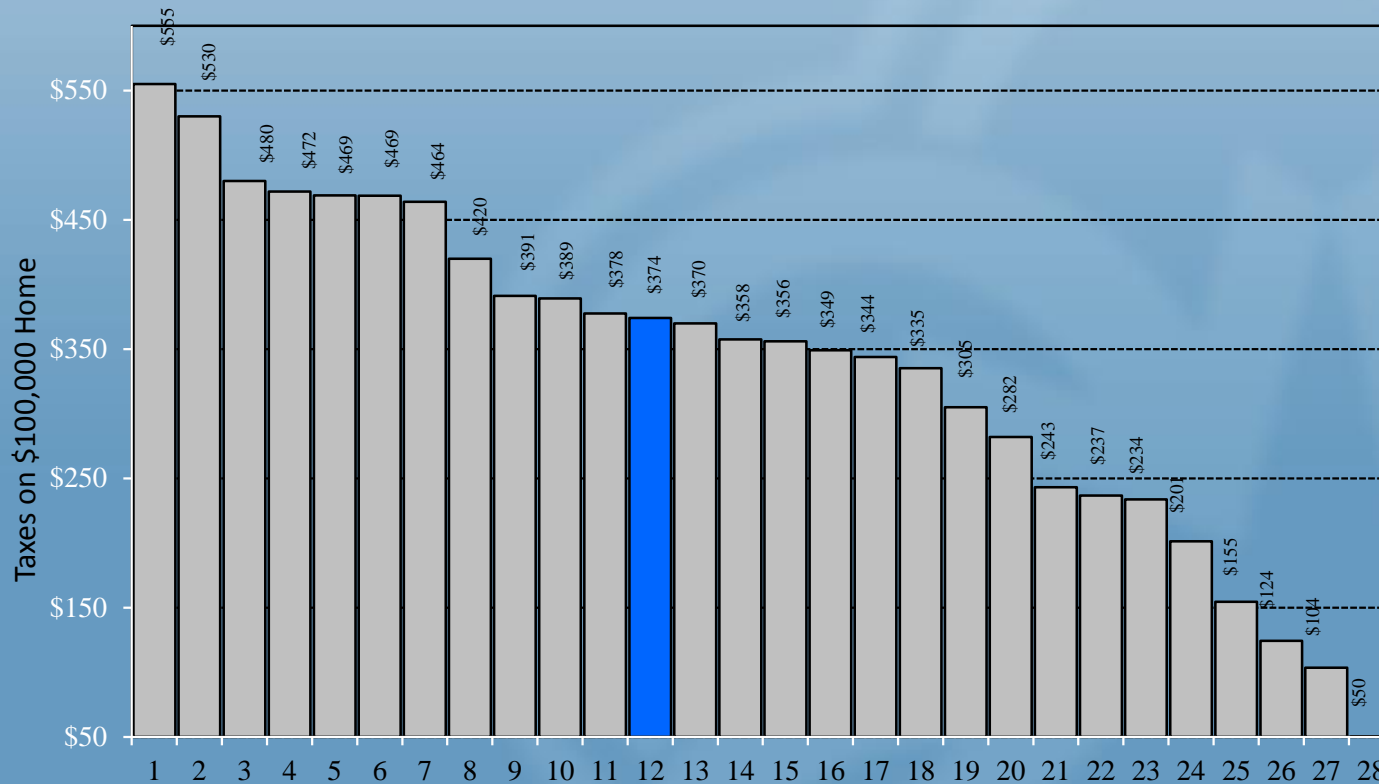

Comparison of Annual Taxes

Rock Hill City Residential Taxes Compared to S.C. Cities, PMPA Cities, Regional Cities, & York County Cities

1. Monroe
2. Gastonia
3. Concord
4. Anderson
5. York
6. Charlotte
7. Clover
8. Spartburg
9. Greer
10. W'minster
11. Lancaster*
12. Rock Hill(11)
13. Union
14. Greenville
15. Tega Cay
16. Laurens*
17. Fort Mill
18. Newberry
19. N. Charlstn*
20. Gaffney*
21. Charleston*
22. Sumter*
23. Abbeville*
24. Columbia*
25. Clinton*
26. Mt. Pleasant*
27. Easley*
28. Florence*

* Local Option Sales Tax