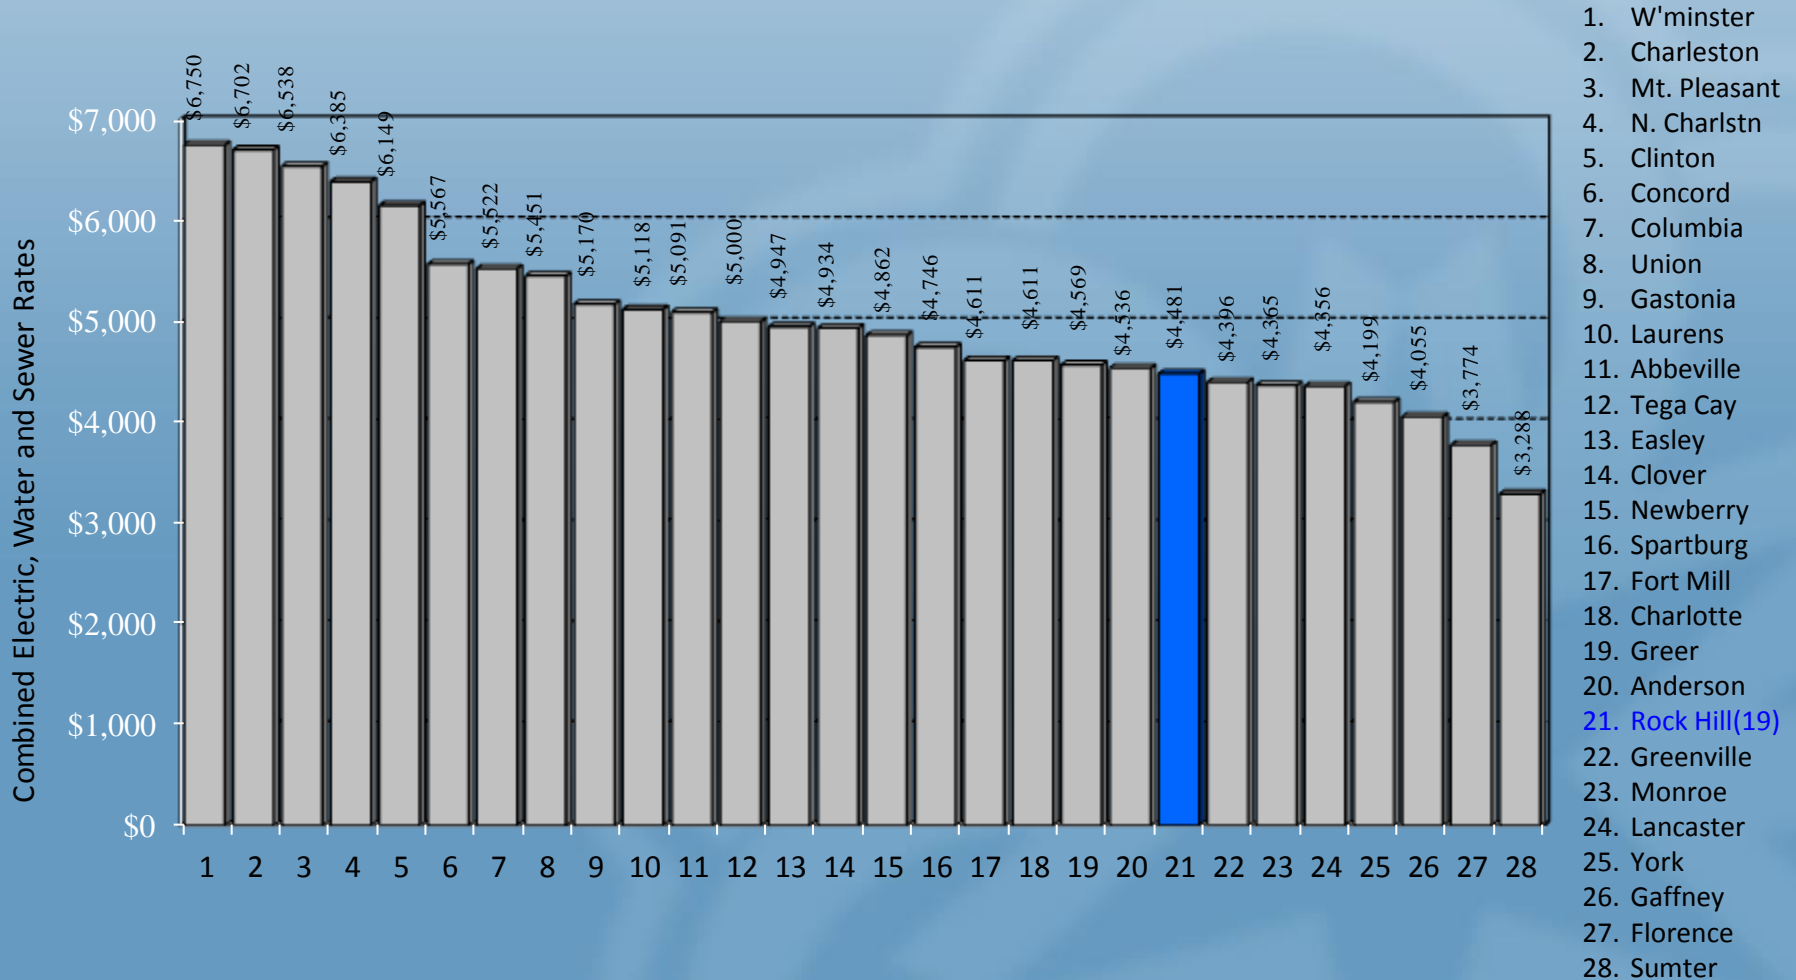

Comparison of Electric/Water/WW Rates

Rock Hill *Industrial* Rates Compared to S.C. Cities, PMPA Cities, Regional Cities, & York County Cities