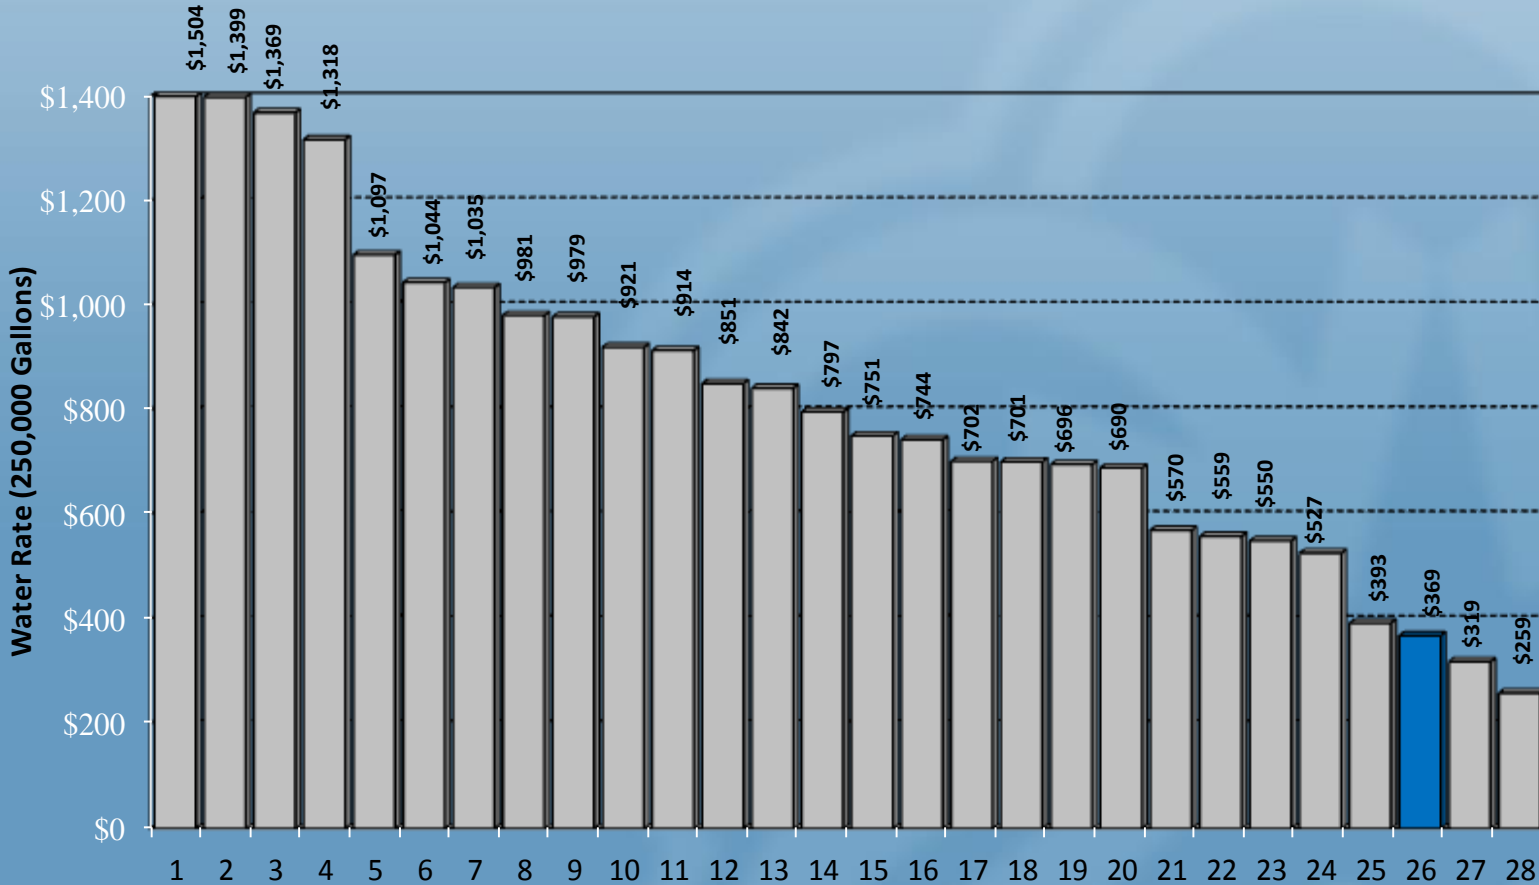

Comparison of Water Rates

Rock Hill Industrial Rates Compared to S.C. Cities, PMPA Cities, Regional Cities, & York County Cities

1. Tega Cay
2. Clover
3. Laurens
4. Mt. Pleasant
5. Concord
6. N. Charlstn
7. Abbeville
8. Fort Mill
9. Lancaster
10. York
11. Spartanburg
12. Easley
13. Charlotte
14. Gastonia
15. Anderson
16. Union
17. W'minster
18. Columbia
19. Clinton
20. Monroe
21. Charleston
22. Florence
23. Greer
24. Newberry
25. Greenville
26. Rock Hill(25)
27. Sumter
28. Gaffney