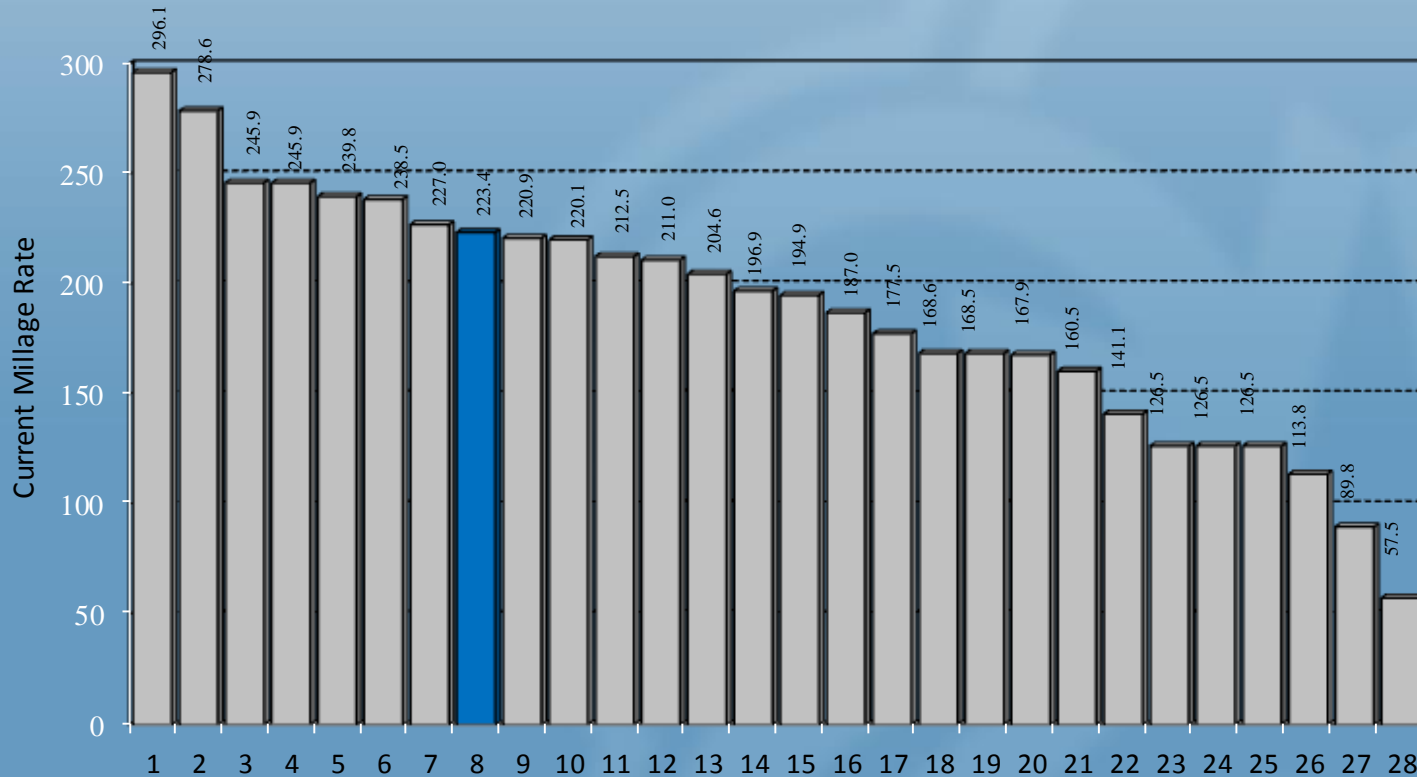

Comparison of School Tax Rates

Rock Hill School Tax Rates Compared to S.C. Cities, PMPA Cities, Regional Cities, & York County Cities

1. Columbia*
2. York
3. Fort Mill
4. Tega Cay
5. Newberry
6. Clinton*
7. Clover
8. **Rock Hill(8)**
9. Abbeville*
10. Florence*
11. Laurens*
12. Sumter*
13. Spartanburg
14. Gaffney*
15. Anderson
16. Lancaster*
17. Gastonia
18. Greer
19. Greenville
20. Union
21. Easley*
22. W'minster
23. Charleston*
24. N. Charlstn*
25. Mt. Pleasant*
26. Concord
27. Monroe
28. Charlotte

* Local Option Sales Tax