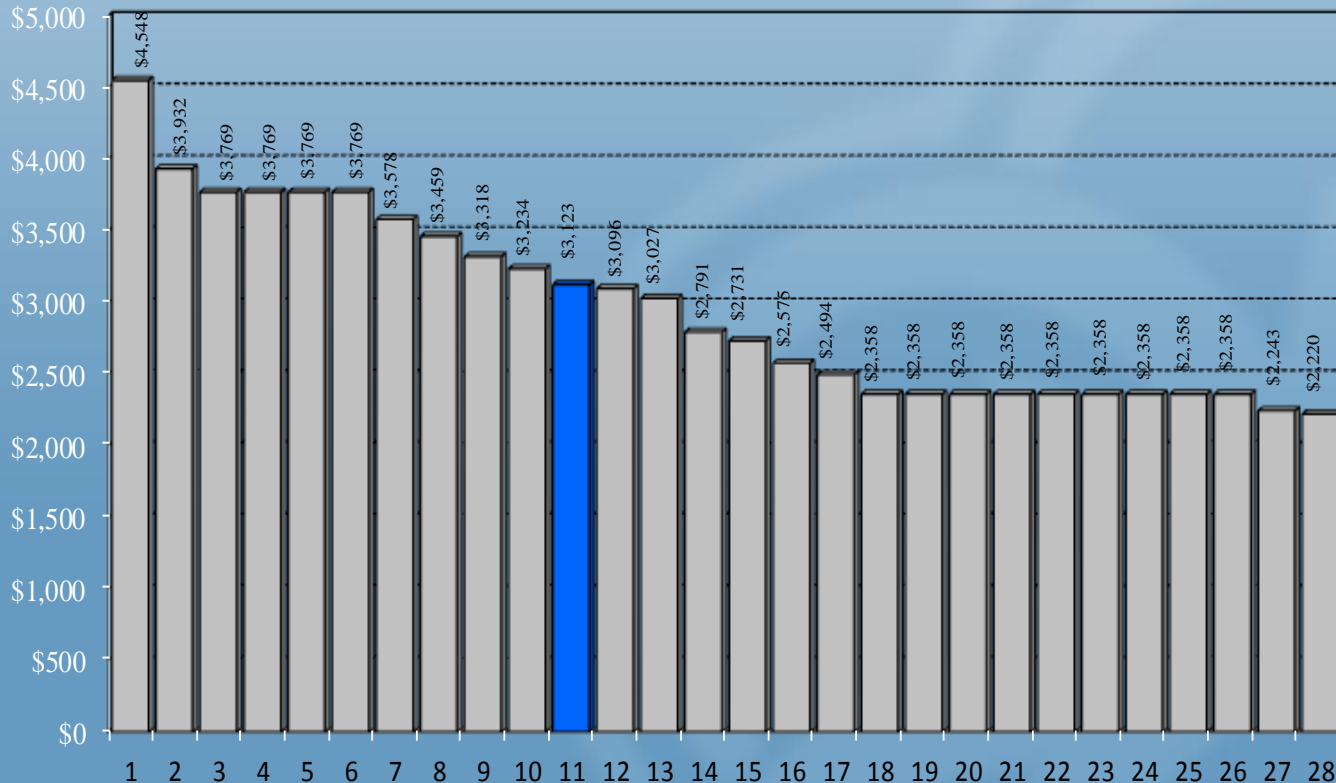

Comparison of Electric Rates

Rock Hill Commercial Rates Compared to S.C. Cities, PMPA Cities, Regional Cities, & York County Cities

1. W'minster (PMPA)
2. Clinton (PMPA)
3. Columbia (SCE&G)
4. Charleston (SCE&G)
5. N. Charlstn (SCE&G)
6. Mt. Pleasant (SCE&G)
7. Union (PMPA)
8. Newberry (PMPA)
9. Gastonia (Electricities)
10. Easley (PMPA)
11. **Rock Hill (PMPA)(12)**
12. Concord (Electricities)
13. Gaffney (PMPA)
14. Abbeville (PMPA)
15. Monroe (Electricities)
16. Greer (PMPA)
17. Laurens (PMPA)
18. Florence (Progress)
19. Greenville (Duke-SC)
20. Lancaster (Duke-SC)
21. Sumter (Progress)
22. Anderson (Duke-SC)
23. Fort Mill (Duke-SC)
24. Clover (Duke-SC)
25. Tega Cay (Duke-SC)
26. York (Duke-SC)
27. Charlotte (Duke-NC)
28. Spartburg (Duke-SC)