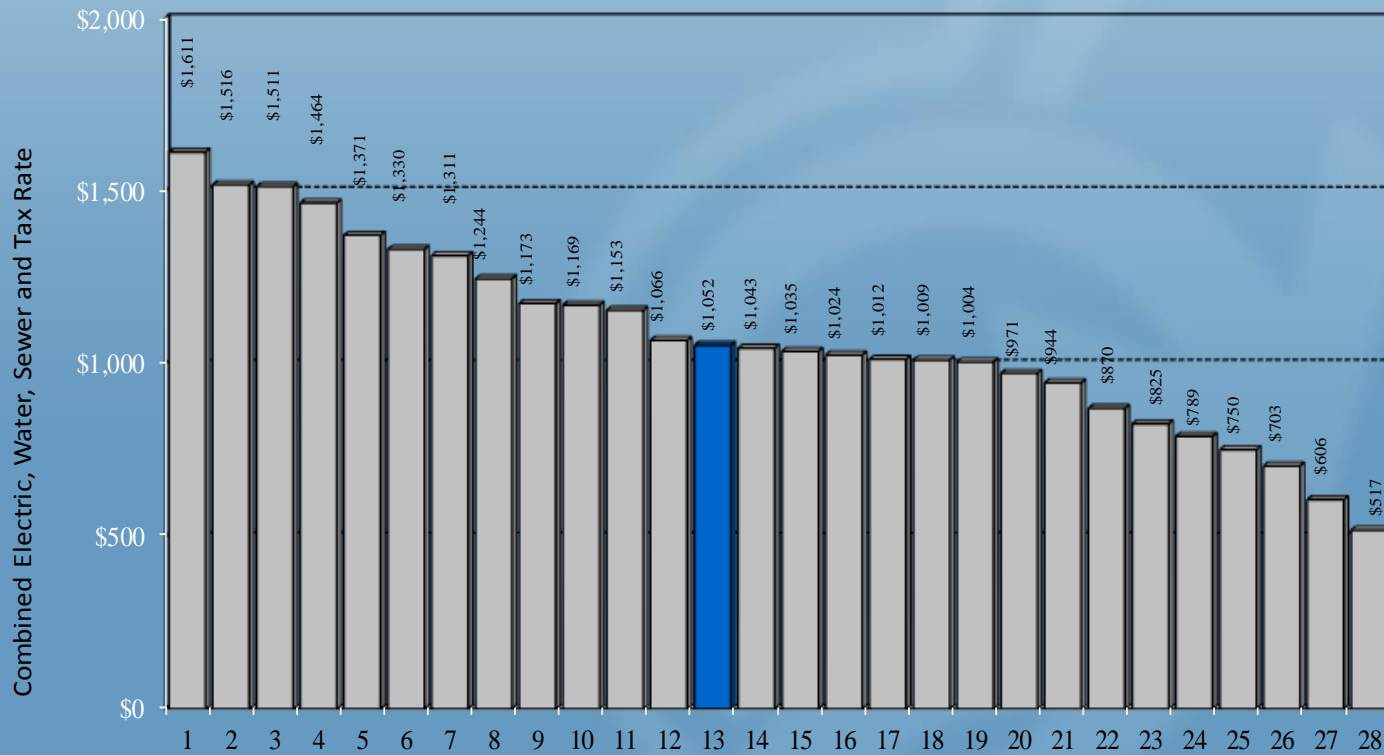

Comparison of Electric/Water/WW/Tax Rates

Rock Hill Residential Rates/Taxes Compared to S.C. Cities, PMPA Cities, Regional Cities, & York County Cities

Comparison of Electric/Water/WW/Tax Rates

Rock Hill Residential Rates/C-C-S Taxes Compared to S.C. Cities,
PMPA Cities, Regional Cities, & York County Cities