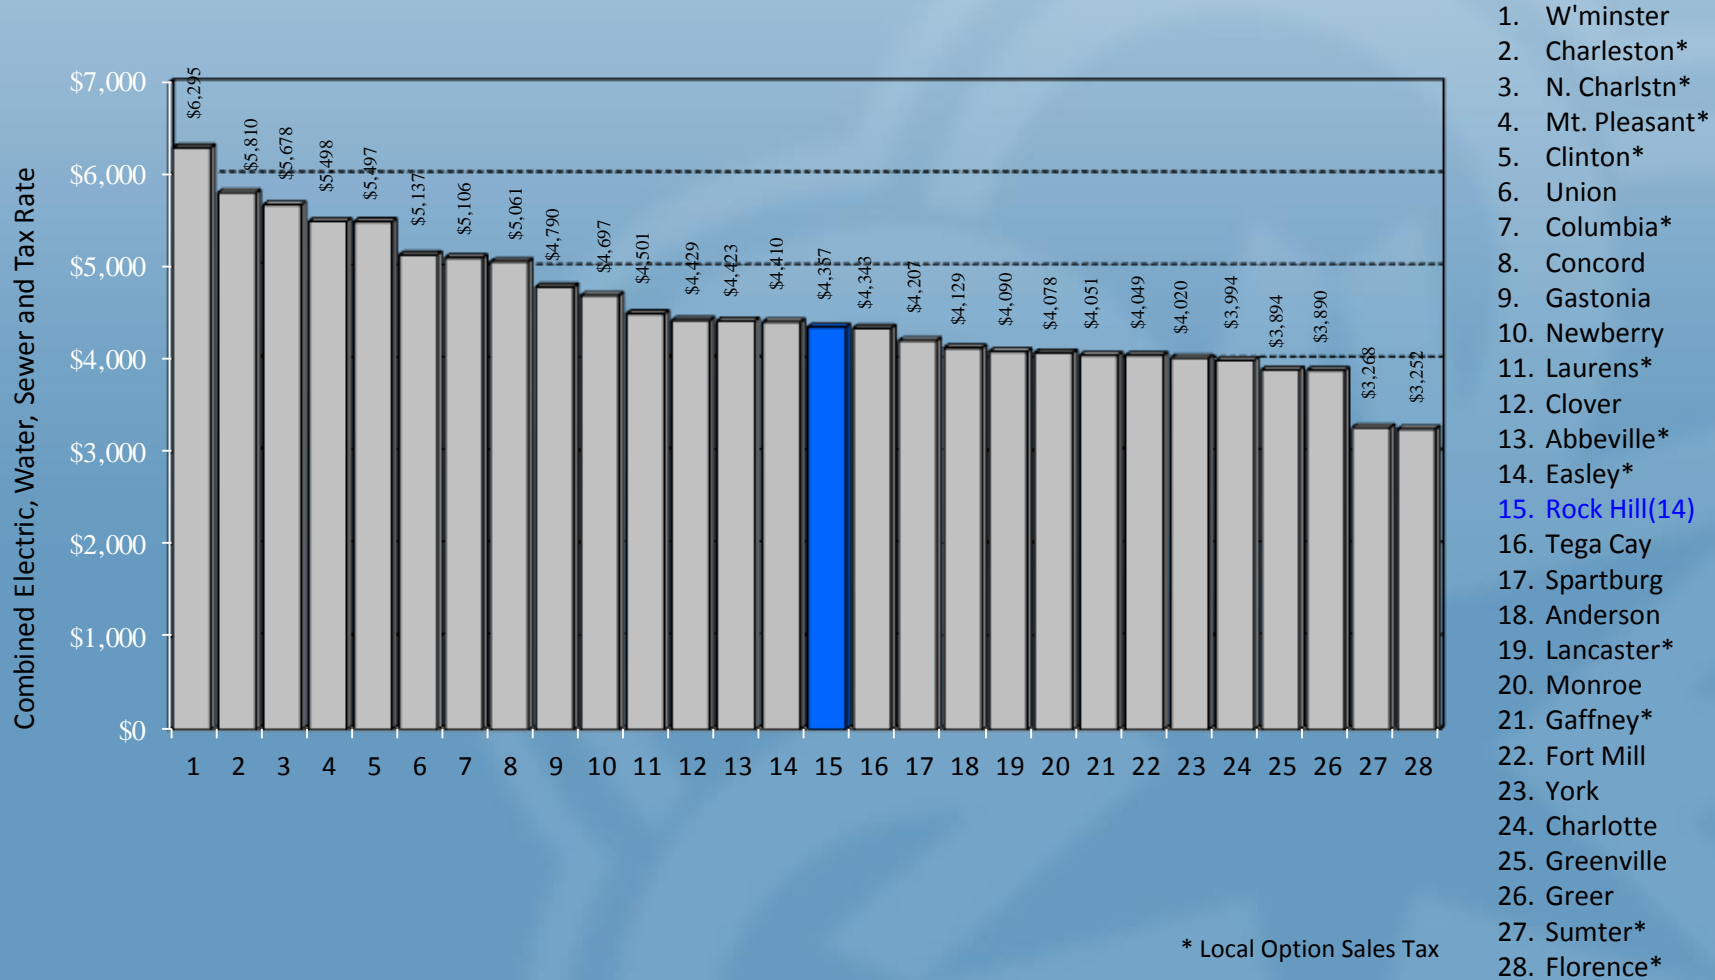

Comparison of Electric/Water/WW/Tax Rates

Rock Hill Commercial Rates/Taxes Compared to S.C. Cities, PMPA Cities, Regional Cities, & York County Cities