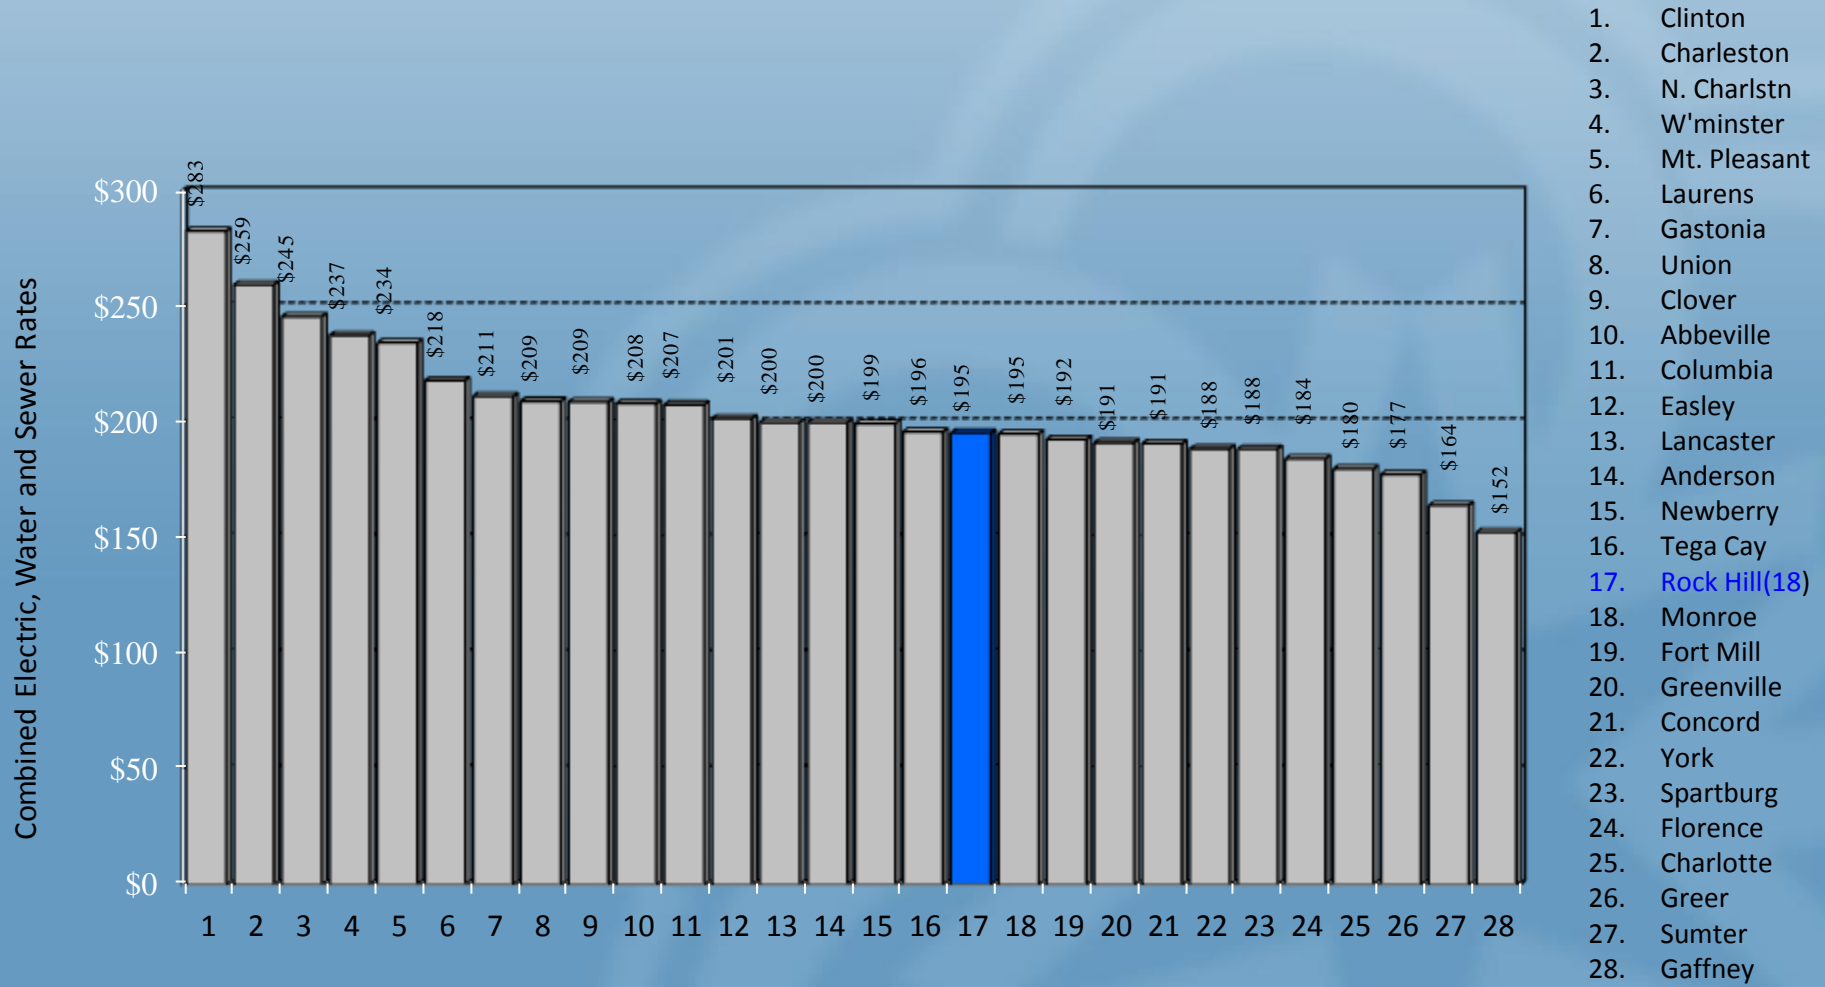

Comparison of Electric/Water/WW Rates

Rock Hill Residential Rates Compared to S.C. Cities, PMPA Cities, Regional Cities, & York County Cities