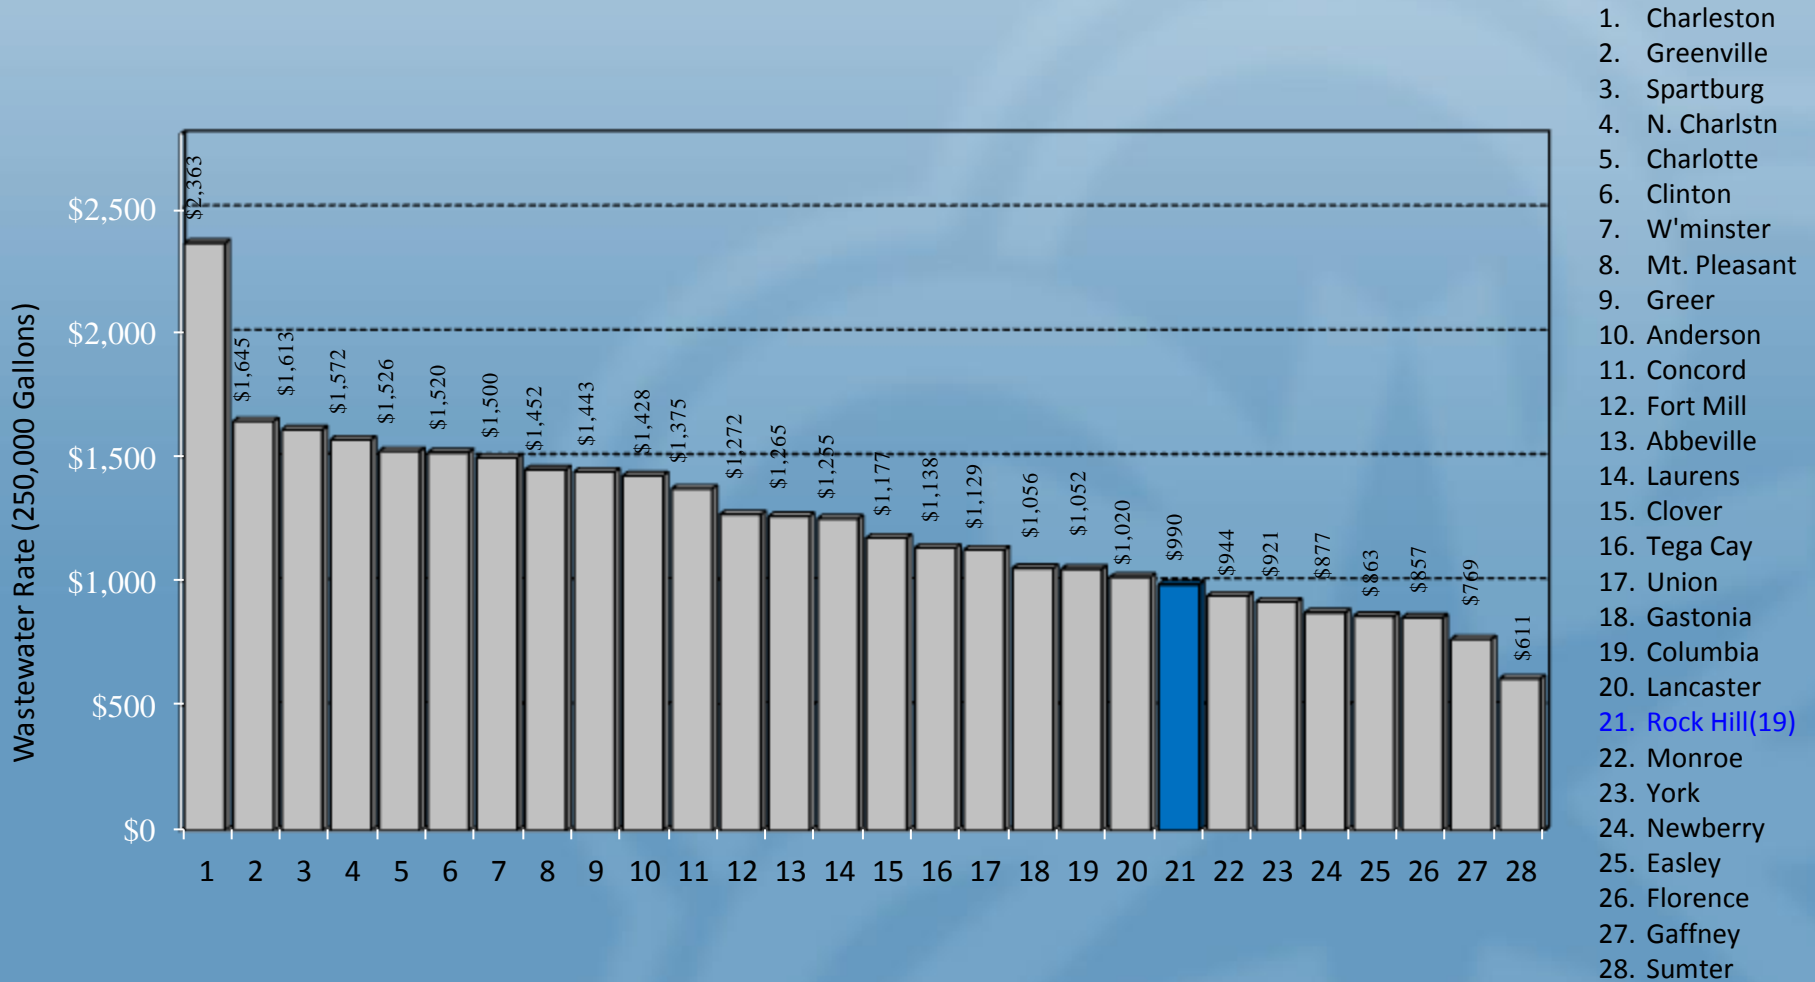

Comparison of Wastewater Rates

Rock Hill Industrial Rates Compared to S.C. Cities, PMPA Cities, Regional Cities, & York County Cities