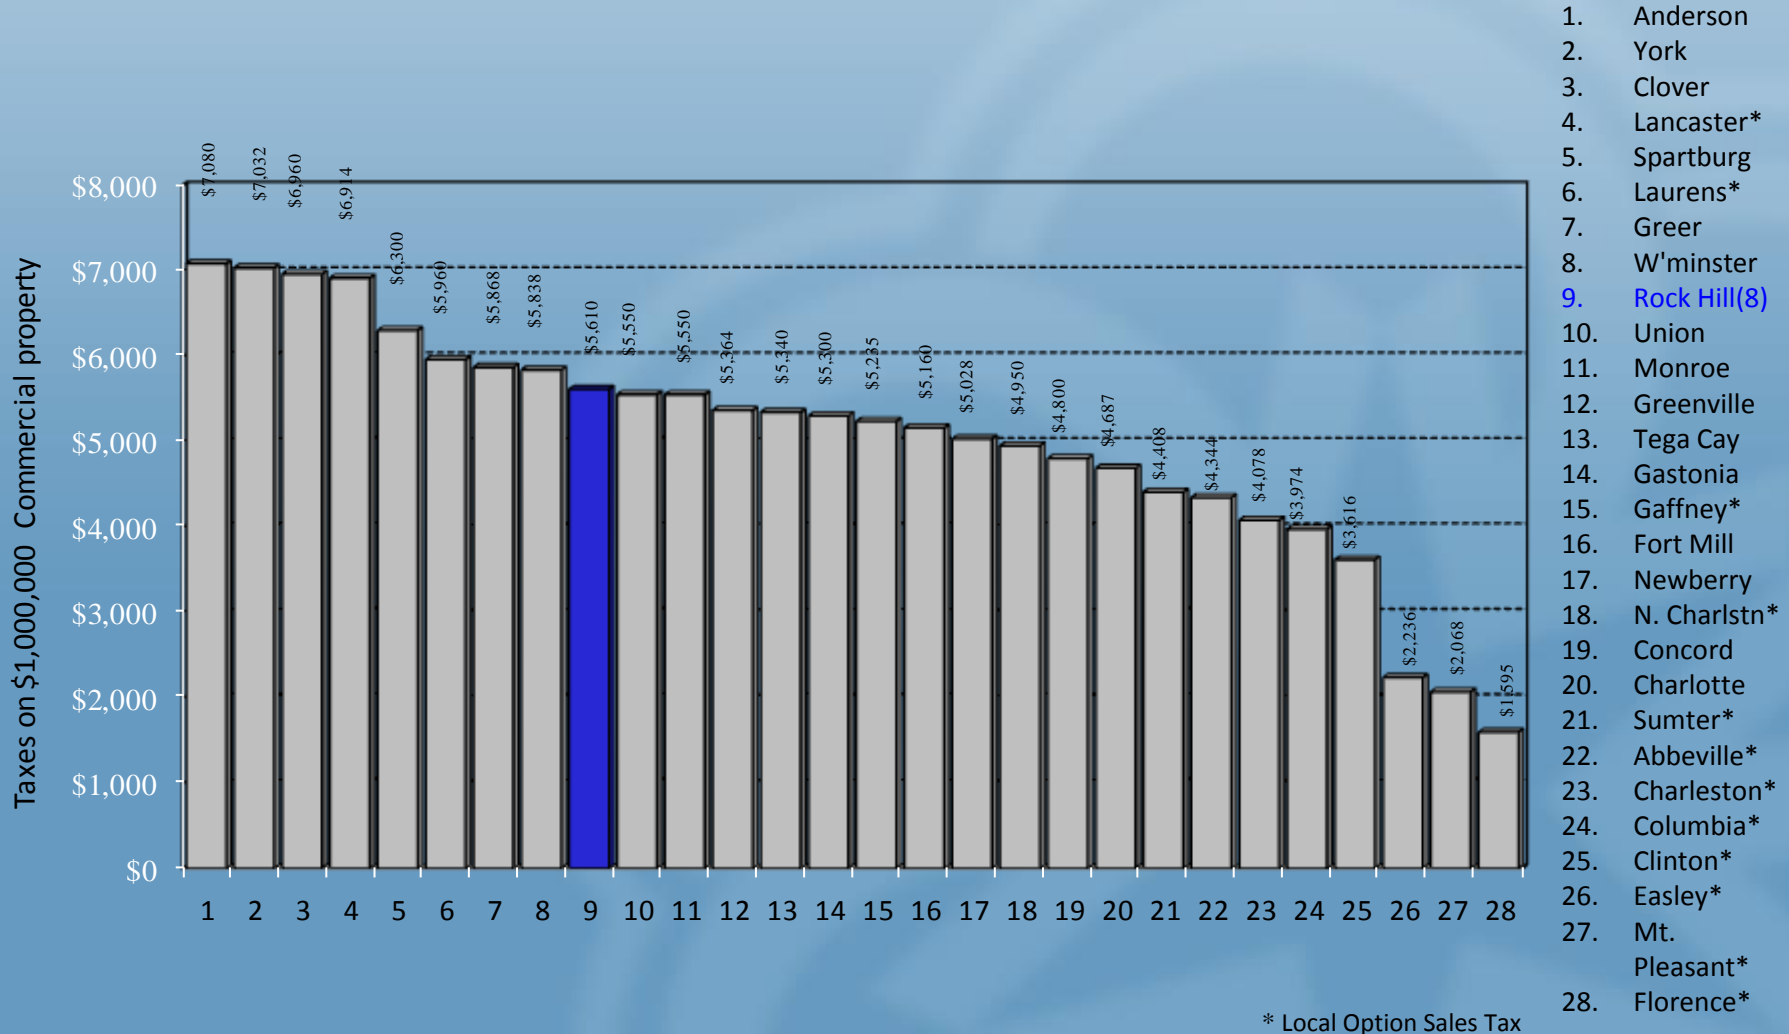

Comparison of Annual Taxes

Rock Hill City Commercial Taxes Compared to S.C. Cities, PMPA Cities, Regional Cities, & York County Cities