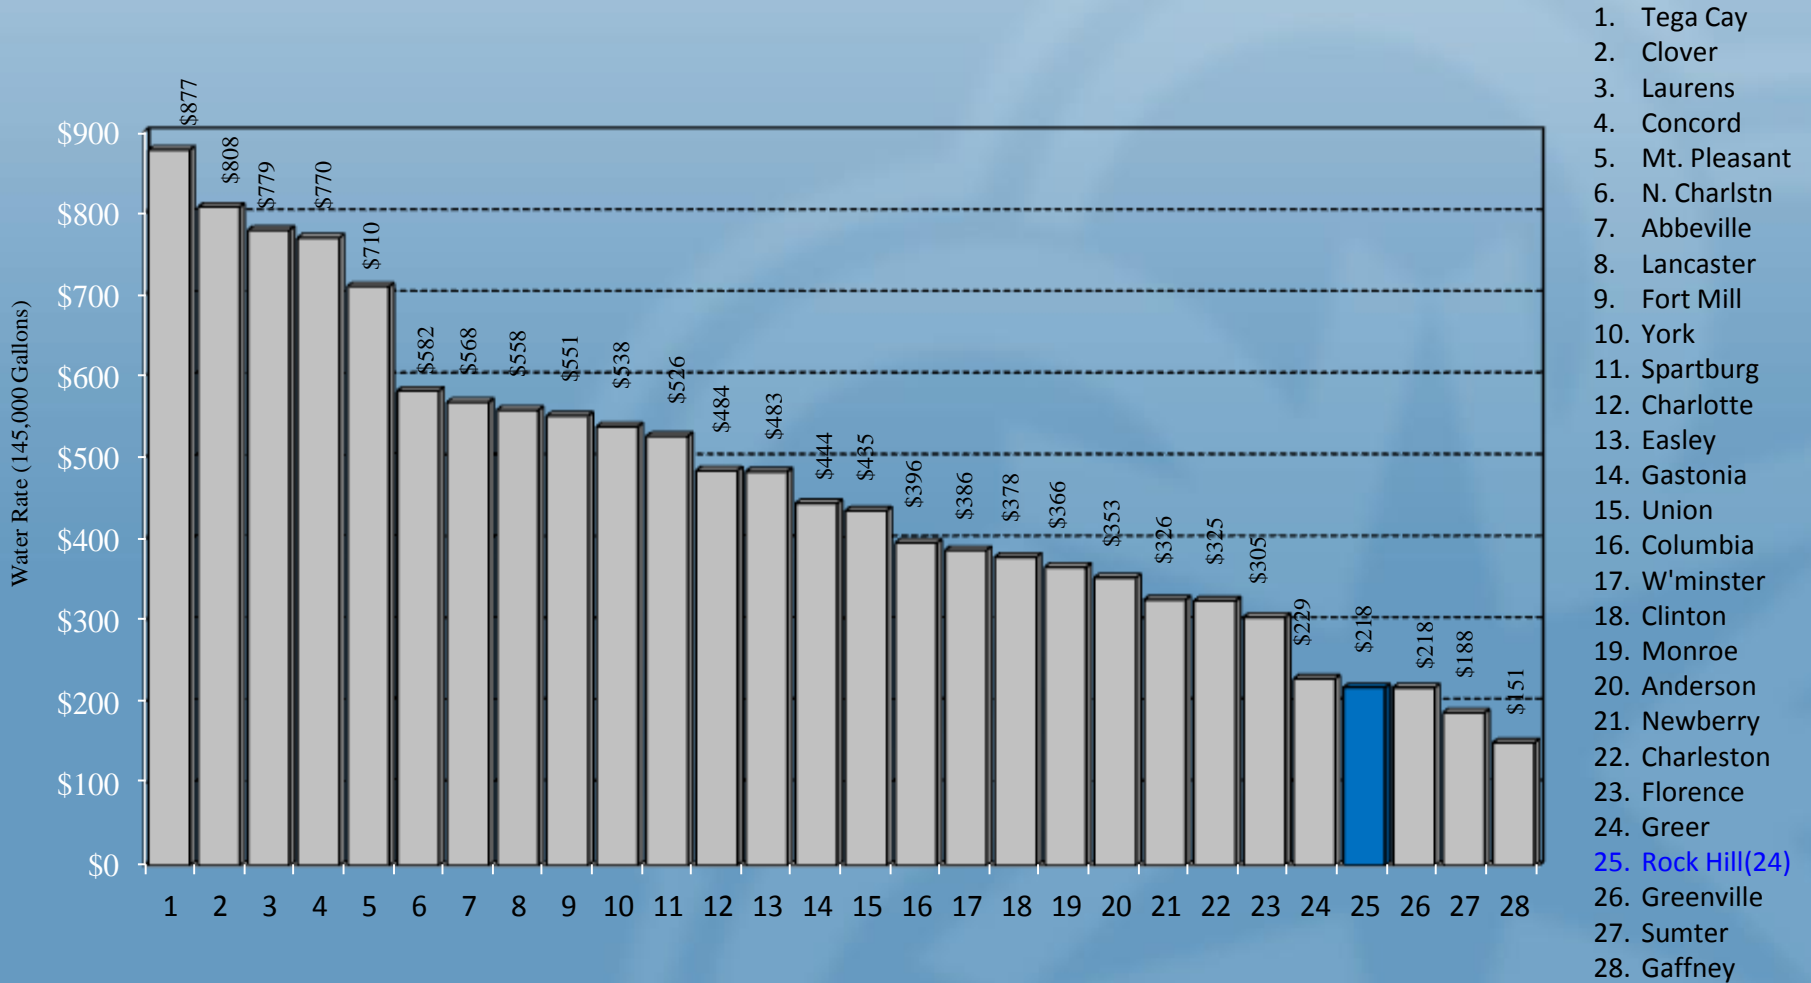

Comparison of Water Rates

Rock Hill Commercial Rates Compared to S.C. Cities, PMPA Cities, Regional Cities, & York County Cities