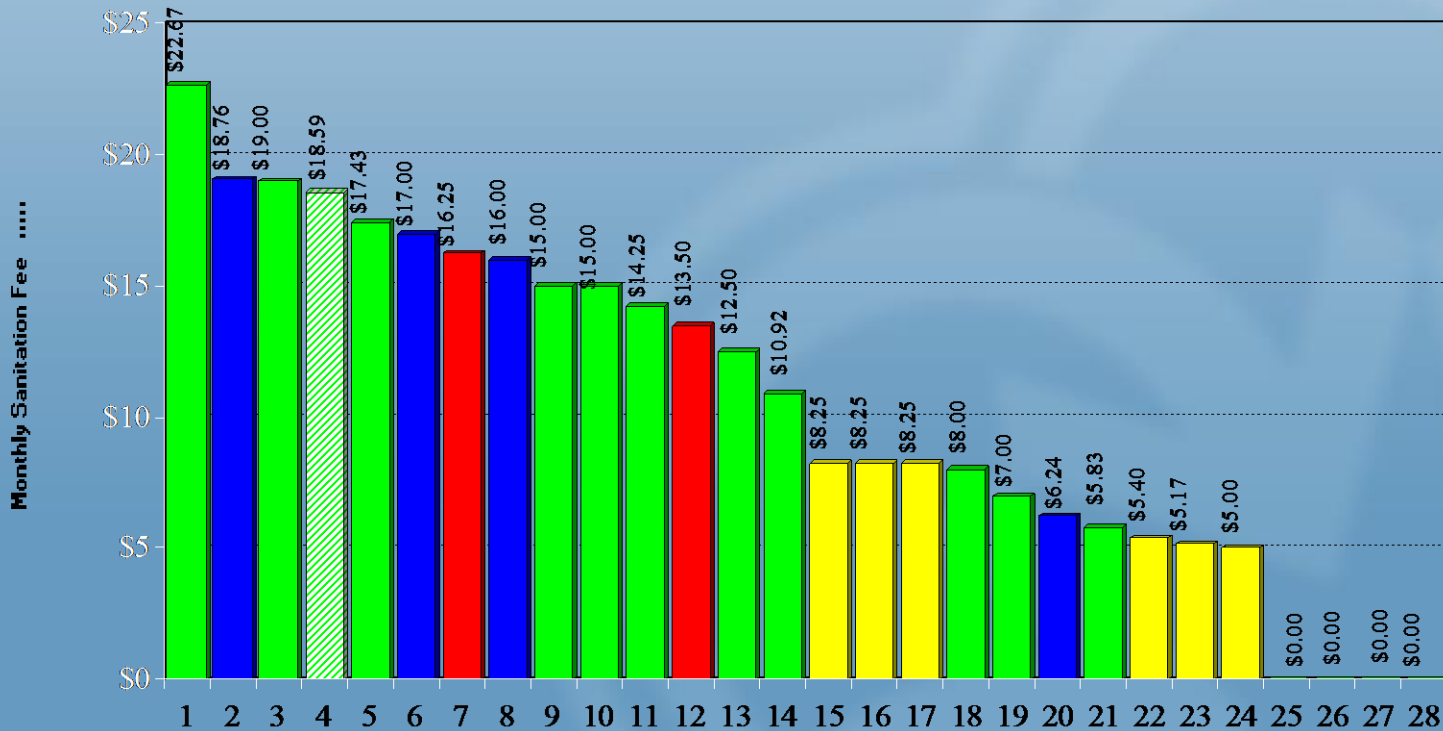

Comparison of Sanitation Rates

Residential Rates Compared to S.C. Cities,
PMPA Cities, Regional Cities, & York County Cities

Green—City fee for disposal and collection
Blue—County fee for disposal, City fee for collection
Red—County tax for disposal, City fee for collection
Yellow—County fee for disposal, City tax for collection
Remaining—City tax for disposal and collection

1. Concord
2. Abbeville
3. York
4. Rock Hill(4)
5. Lancaster
6. Union
7. Clinton
8. Monroe
9. W'minster
10. Clover
11. Tega Cay
12. Greenville
13. Fort Mill
14. Spartburg
15. Charleston
16. N. Charlstn
17. Mt. Pleasant
18. Sumter
19. Newberry
20. Florence
21. Anderson
22. Charlotte
23. Laurens
24. Gastonia
25. Columbia
26. Easley
27. Gaffney
28. Greer