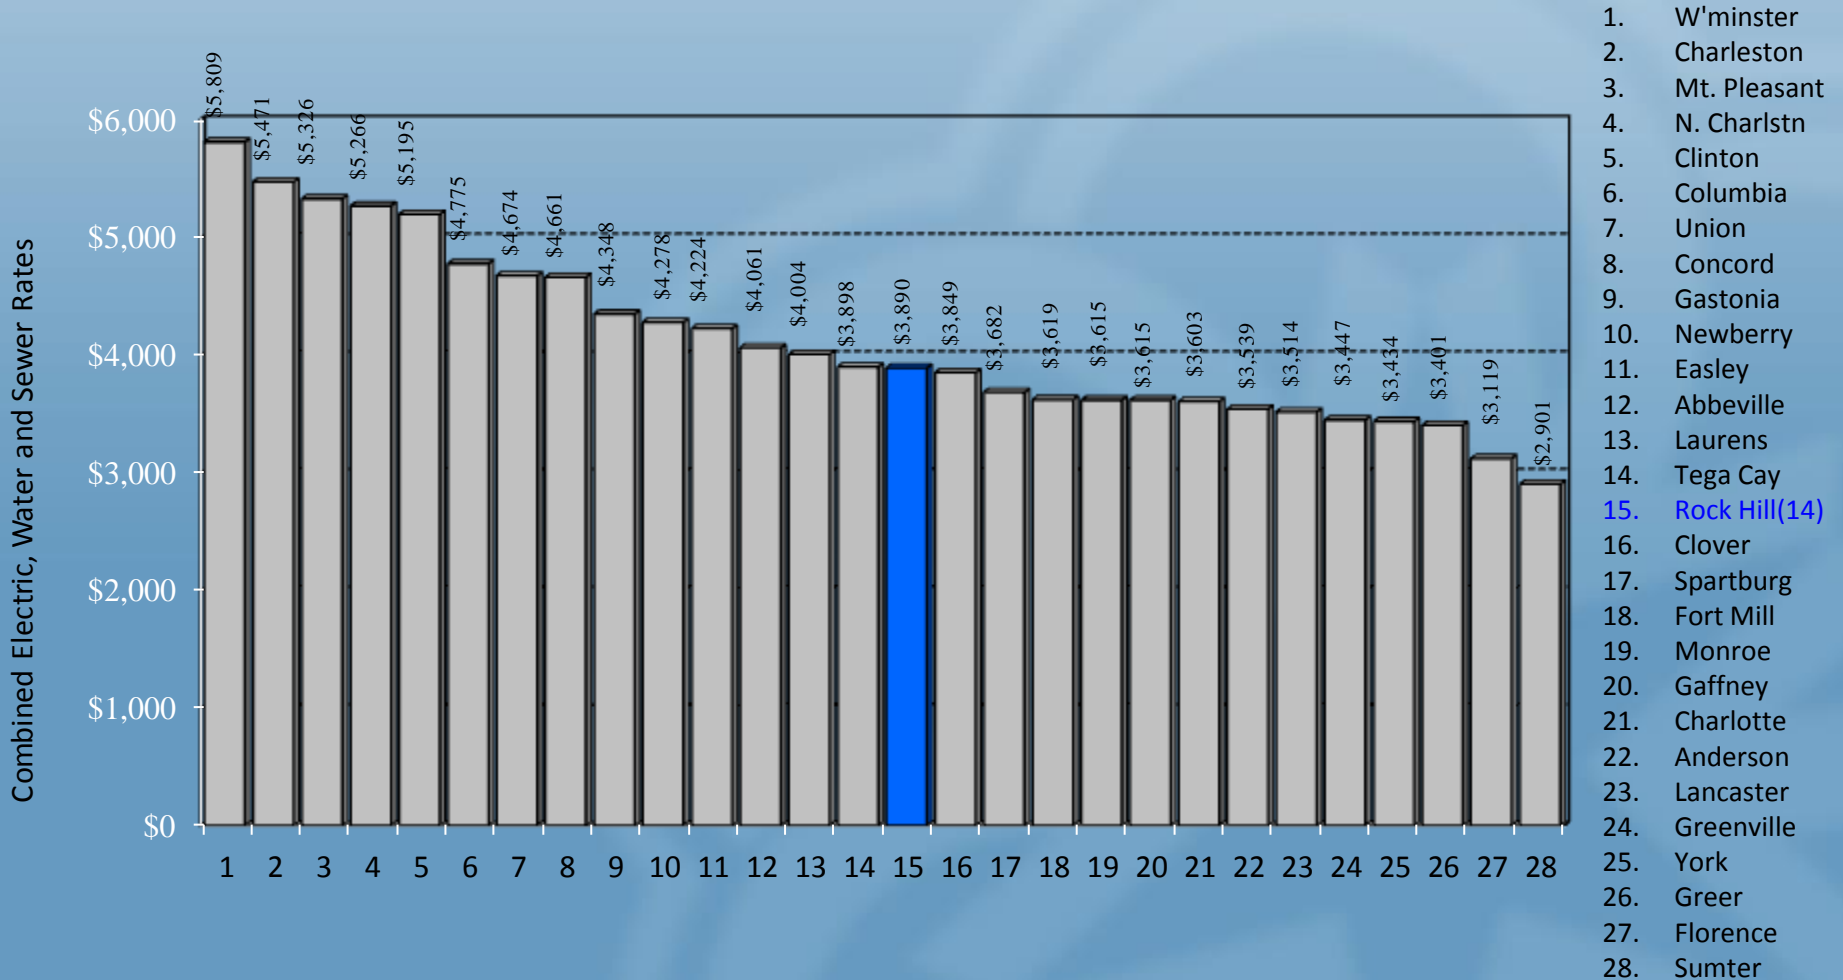

Comparison of Electric/Water/WW Rates

Rock Hill Commercial Rates Compared to S.C. Cities, PMPA Cities, Regional Cities, & York County Cities