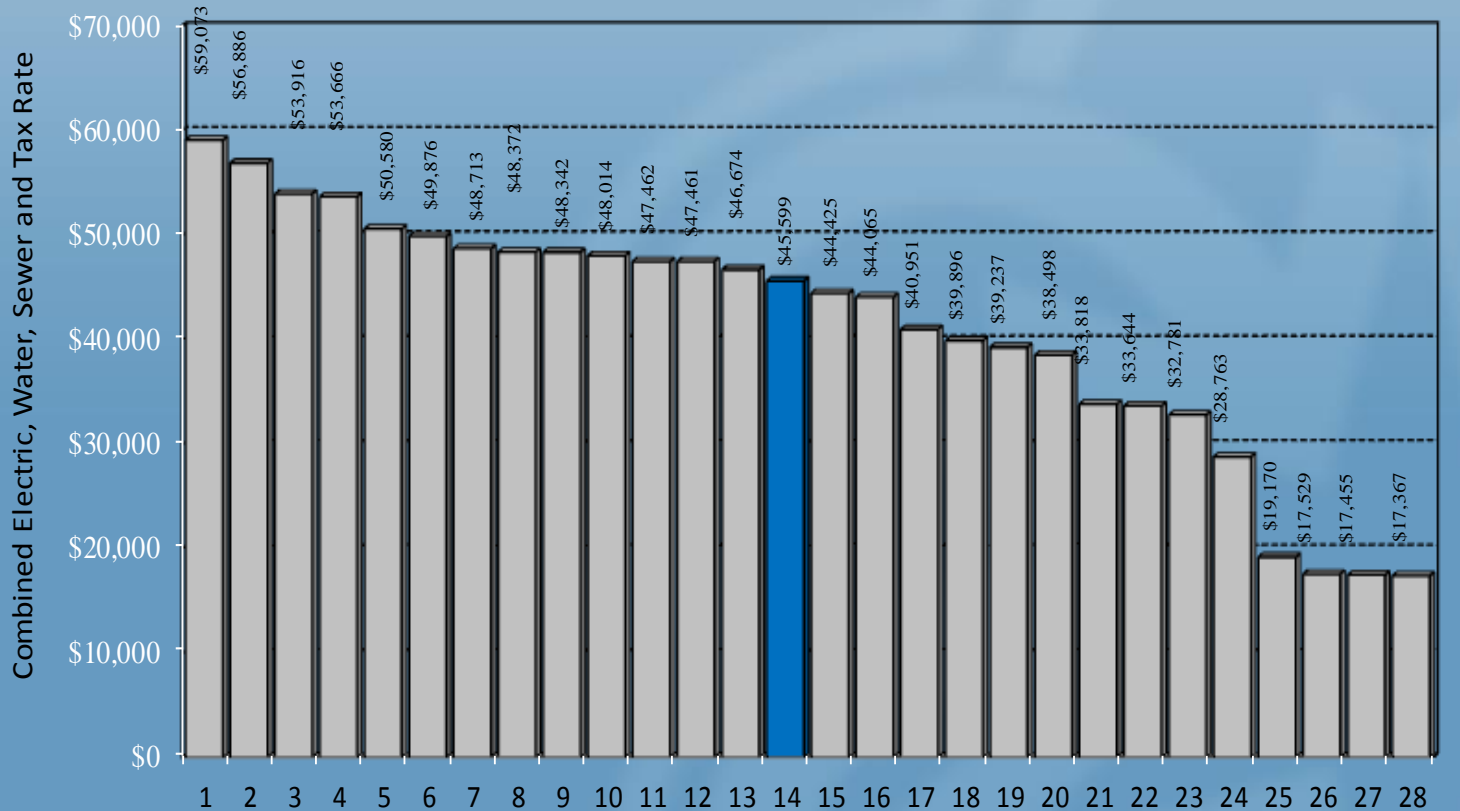

Comparison of Electric/Water/WW/Tax Rates

Rock Hill Industrial Rates/C-C-S Taxes Compared to S.C. Cities, PMPA Cities, Regional Cities, & York County Cities

1. Anderson
2. Columbia*
3. York
4. Newberry
5. Tega Cay
6. Fort Mill
7. Clinton*
8. Clover
9. Spartburg
10. Lancaster*
11. Union
12. Laurens*
13. Abbeville*
14. Rock Hill(15)
15. Sumter*
16. Gaffney*
17. Greer
18. Greenville
19. W'minster
20. Florence*
21. N. Charlstn*
22. Easley*
23. Charleston*
24. Mt. Pleasant*
25. Gastonia
26. Monroe
27. Charlotte
28. Concord

*Local Option Sales Tax