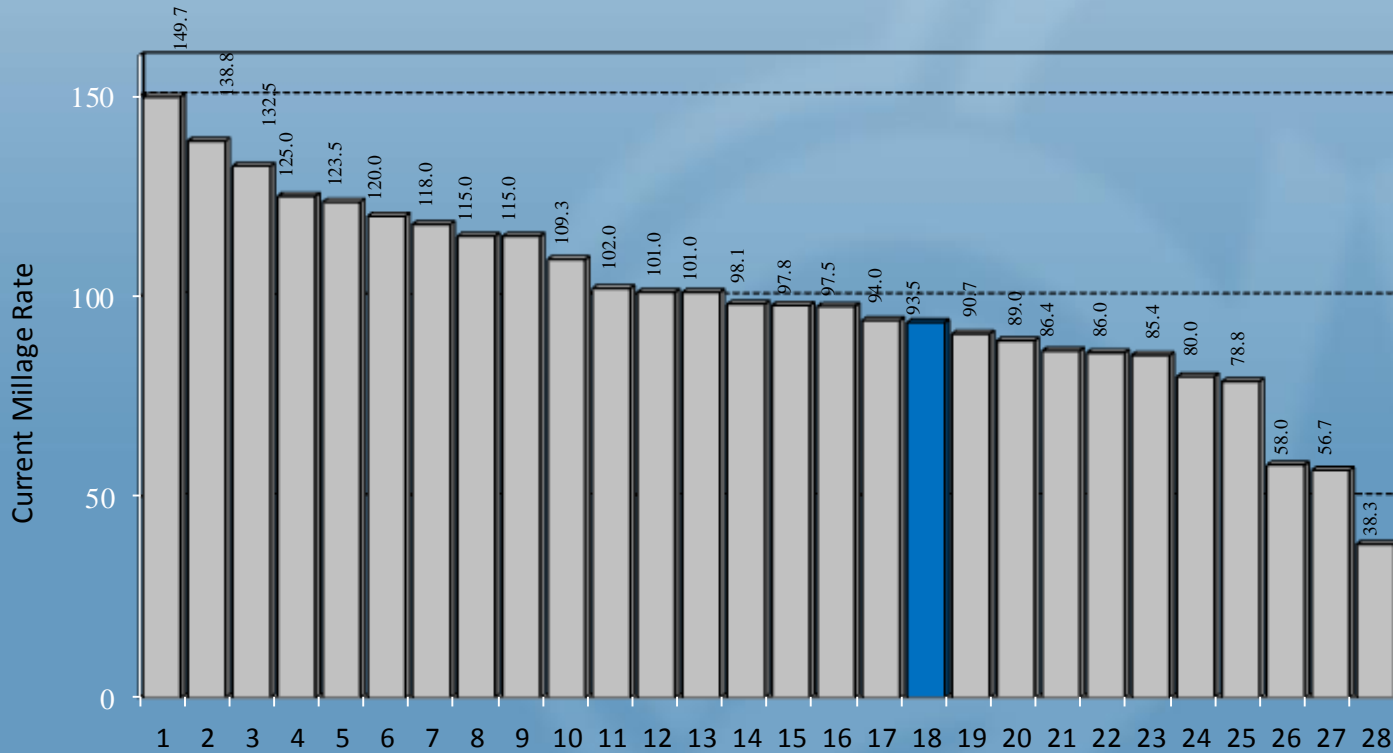

Comparison of City Tax Rates

Rock Hill City Tax Rates Compared to S.C. Cities, PMPA Cities, Regional Cities, & York County Cities

1. Lancaster*
2. Monroe
3. Gastonia
4. Anderson
5. Laurens*
6. Concord
7. Clover
8. Gaffney*
9. York
10. Charlotte
11. Sumter*
12. Spartburg
13. Abbeville*
14. Columbia*
15. Greer
16. Clinton*
17. N. Charlstn*
18. **Rock Hill(18)**
19. W'minster
20. Tega Cay
21. Newberry
22. Fort Mill
23. Greenville
24. Union
25. Charleston*
26. Easley*
27. Florence*
28. Mt. Pleasant*

* Local Option Sales Tax