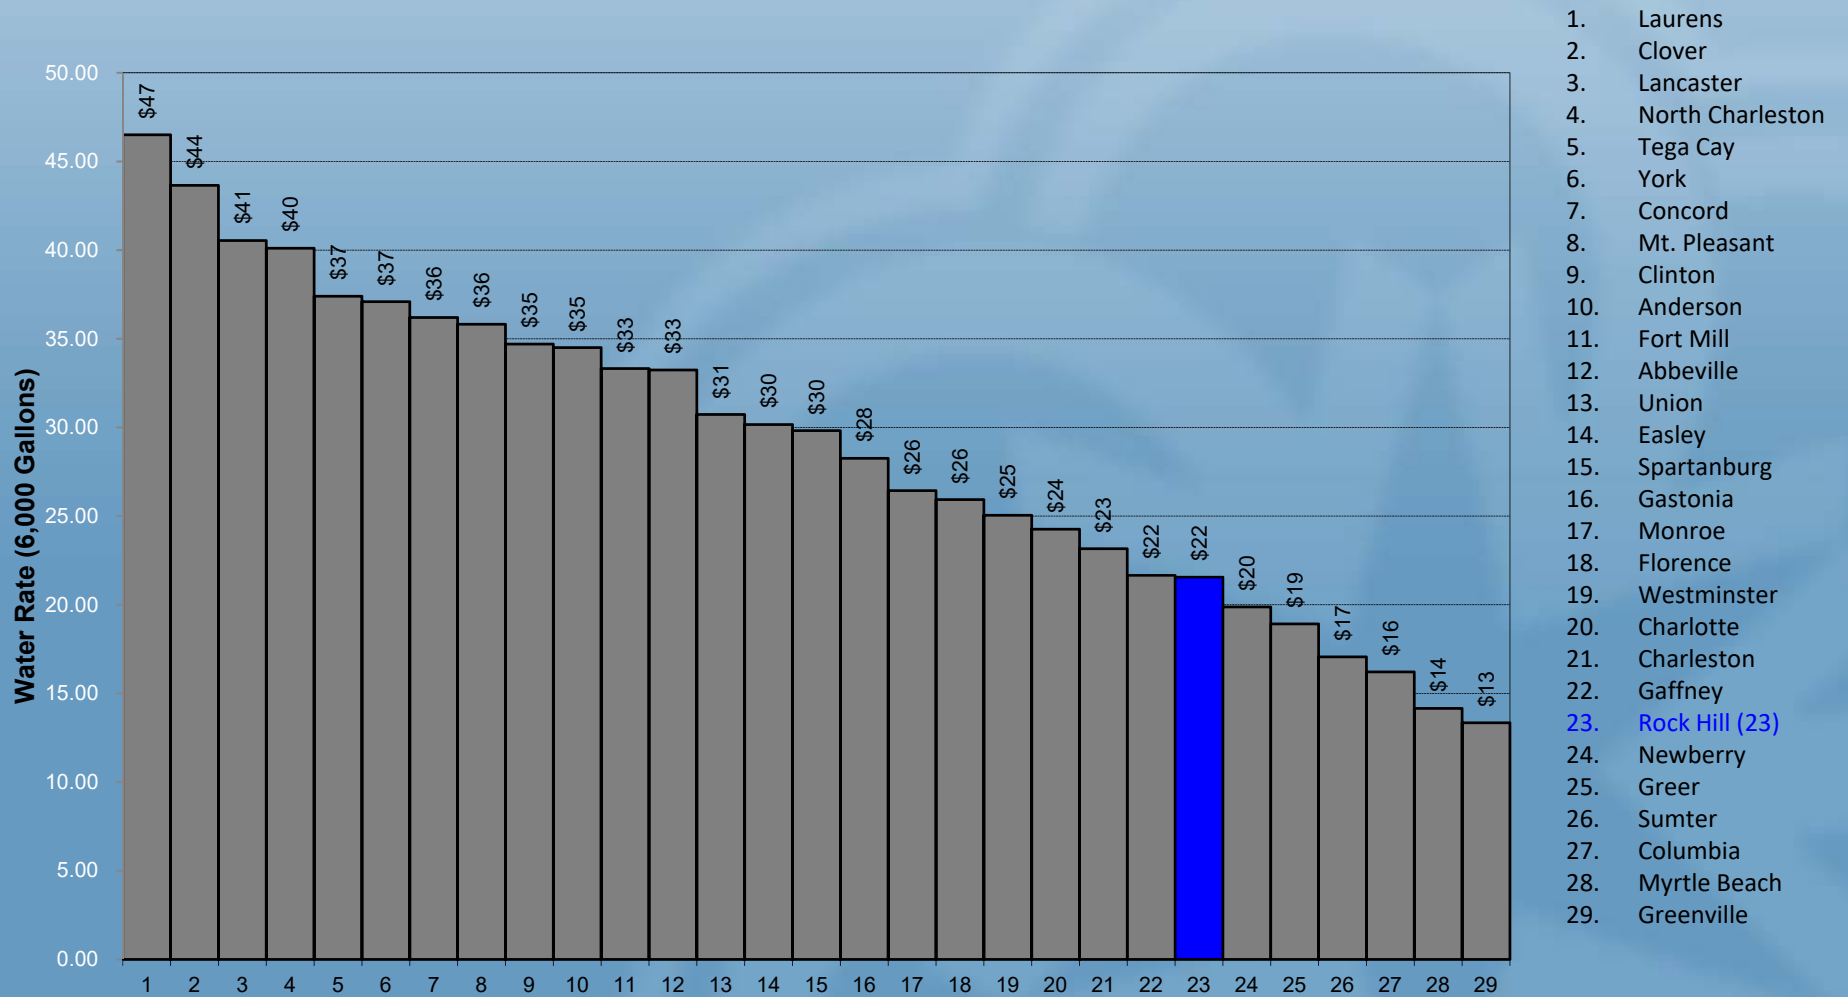

Comparison of Water Rates

Rock Hill Residential Rates Compared to S.C. Cities, PMPA Cities, Regional Cities, & York County Cities