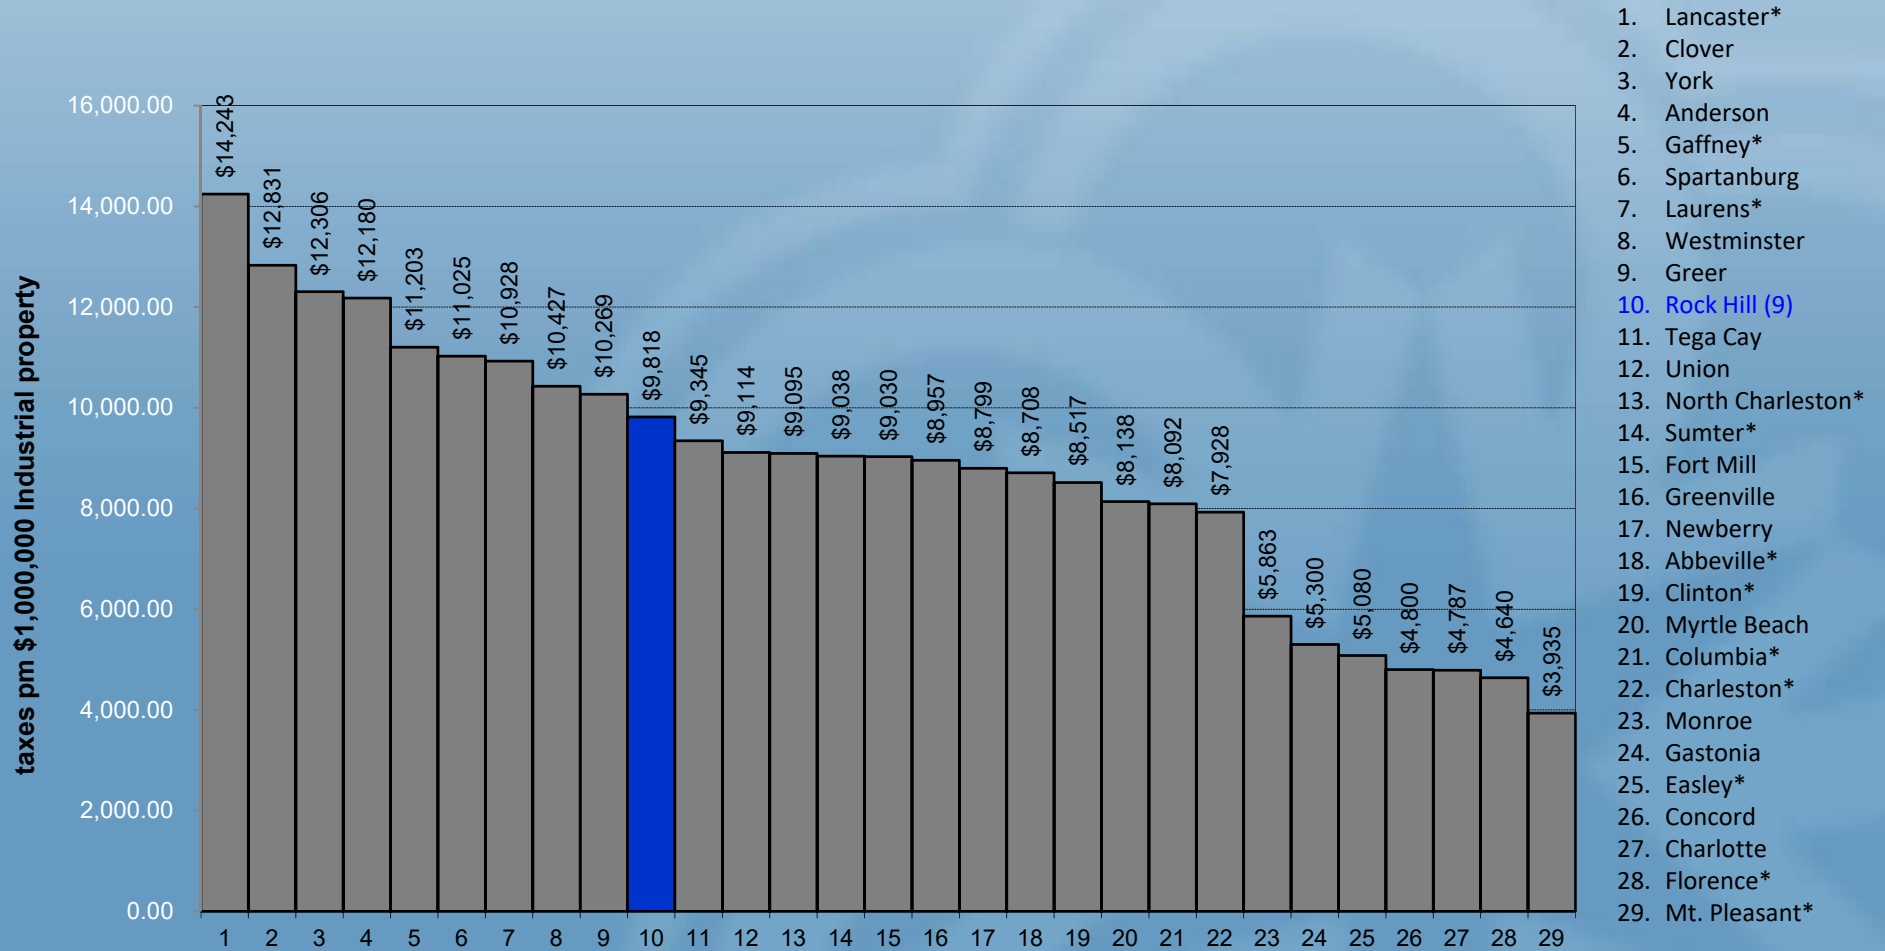

Comparison of Annual Taxes

Rock Hill City Industrial Taxes Compared to S.C. Cities, PMPA Cities, Regional Cities, & York County Cities