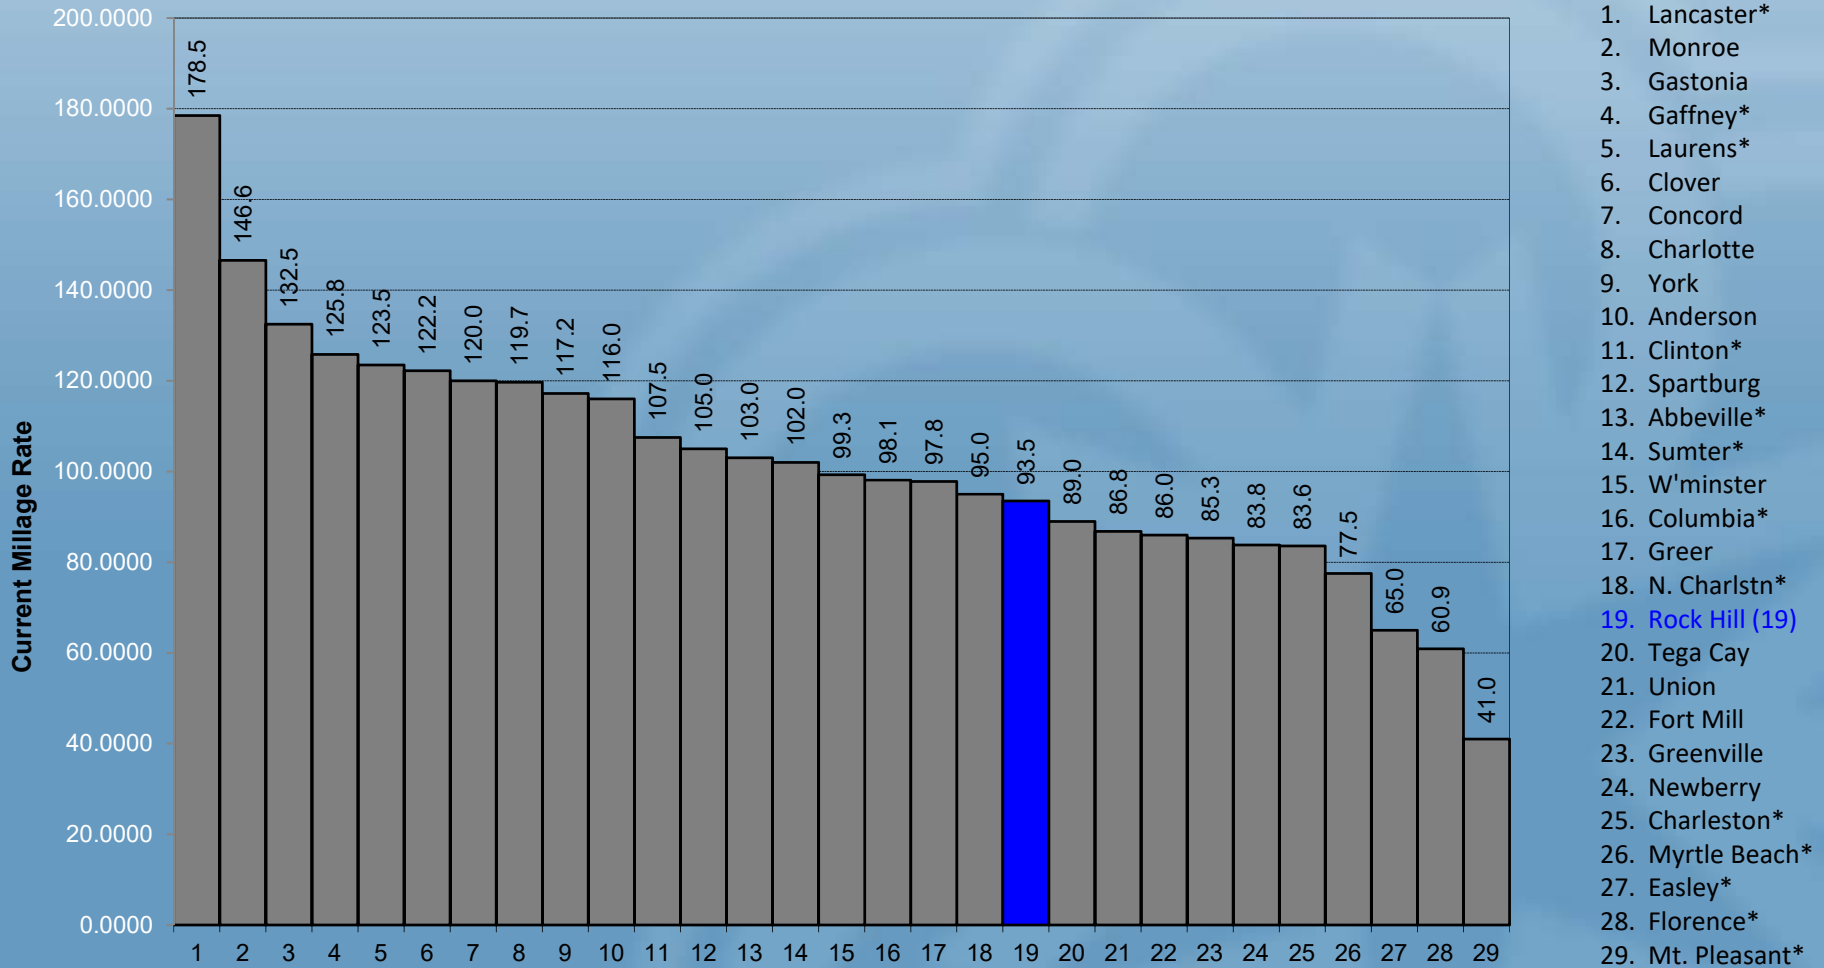

Comparison of City Tax Rates

Rock Hill City Tax Rates Compared to S.C. Cities, PMPA Cities, Regional Cities, & York County Cities