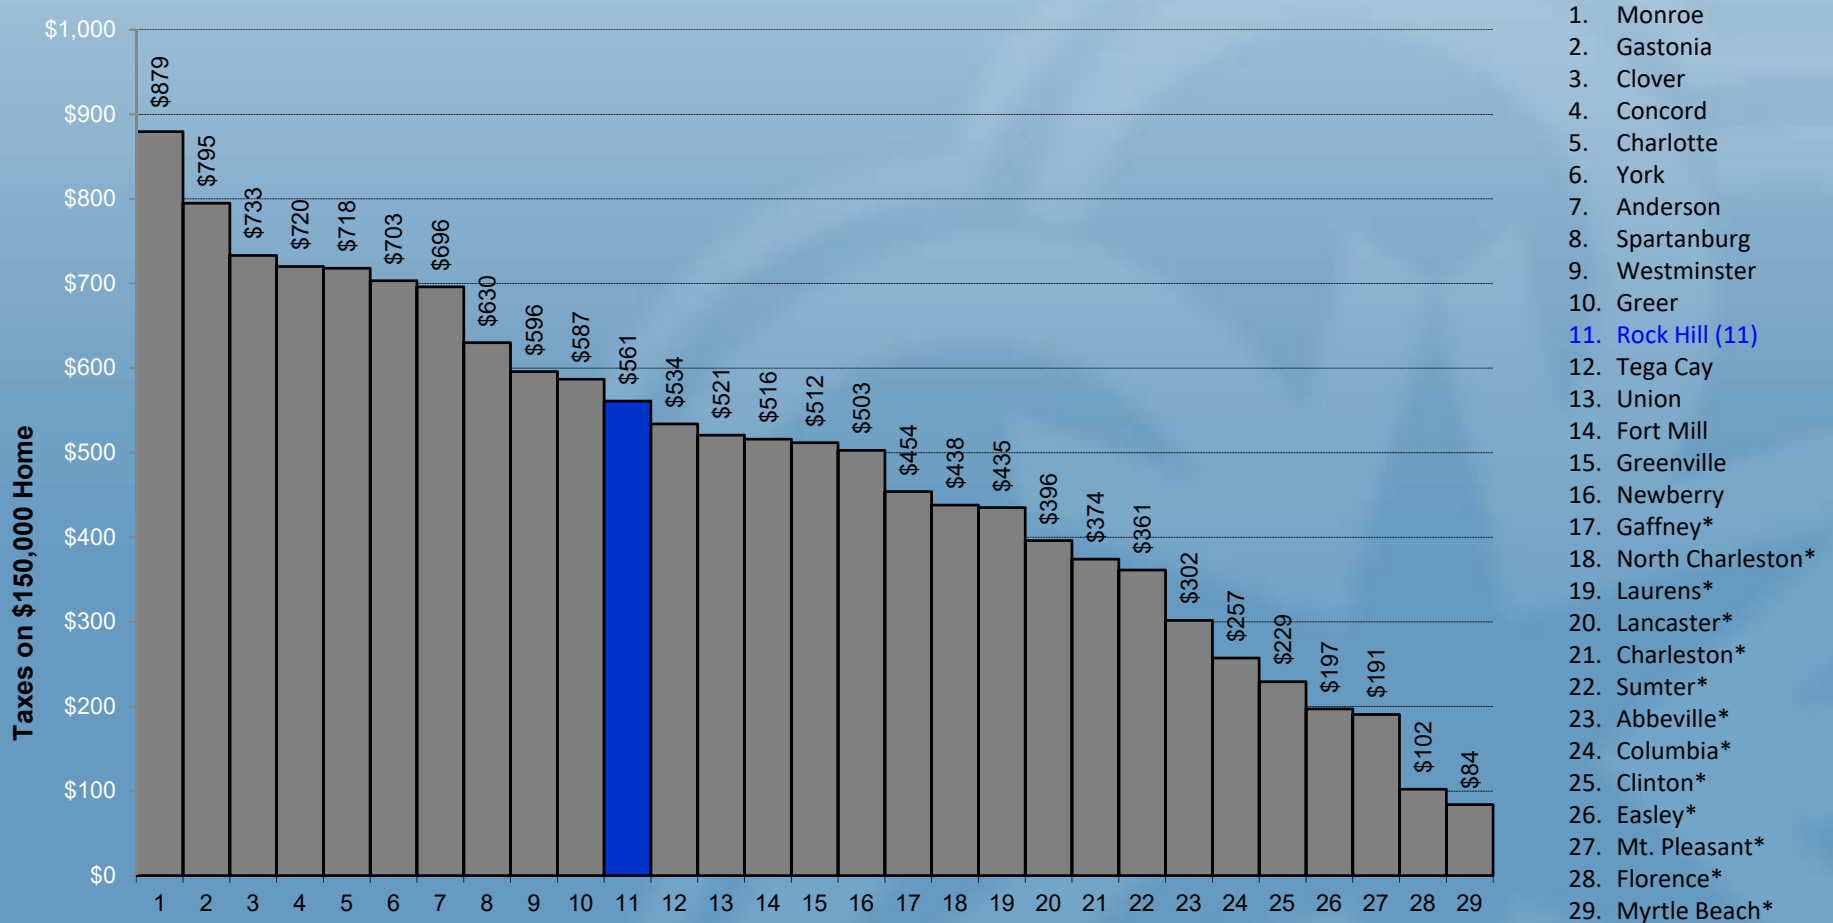

Comparison of School Tax Rates

Rock Hill School Tax Rates Compared to S.C. Cities, PMPA Cities, Regional Cities, & York County Cities

* Local Option Sales Tax

Comparison of Annual Taxes

Rock Hill City Residential Taxes Compared to S.C. Cities, PMPA Cities, Regional Cities, & York County Cities