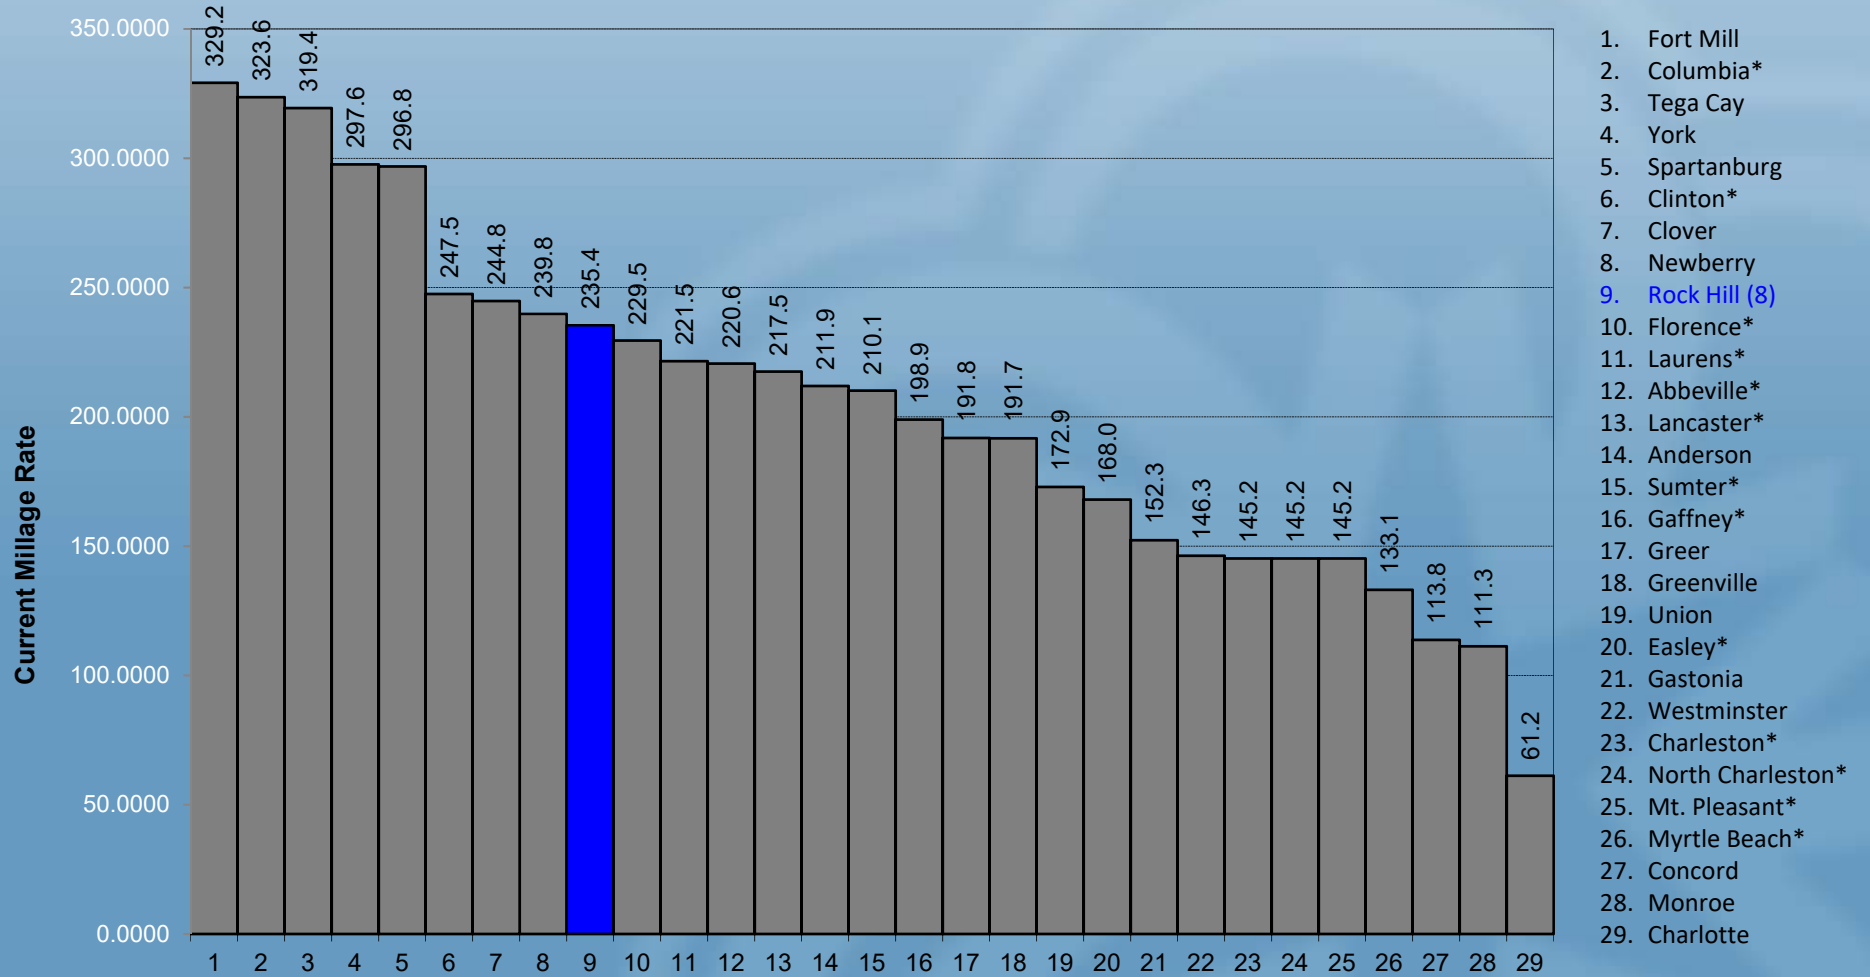

Comparison of School Tax Rates

Rock Hill School Tax Rates Compared to S.C. Cities, PMPA Cities, Regional Cities, & York County Cities