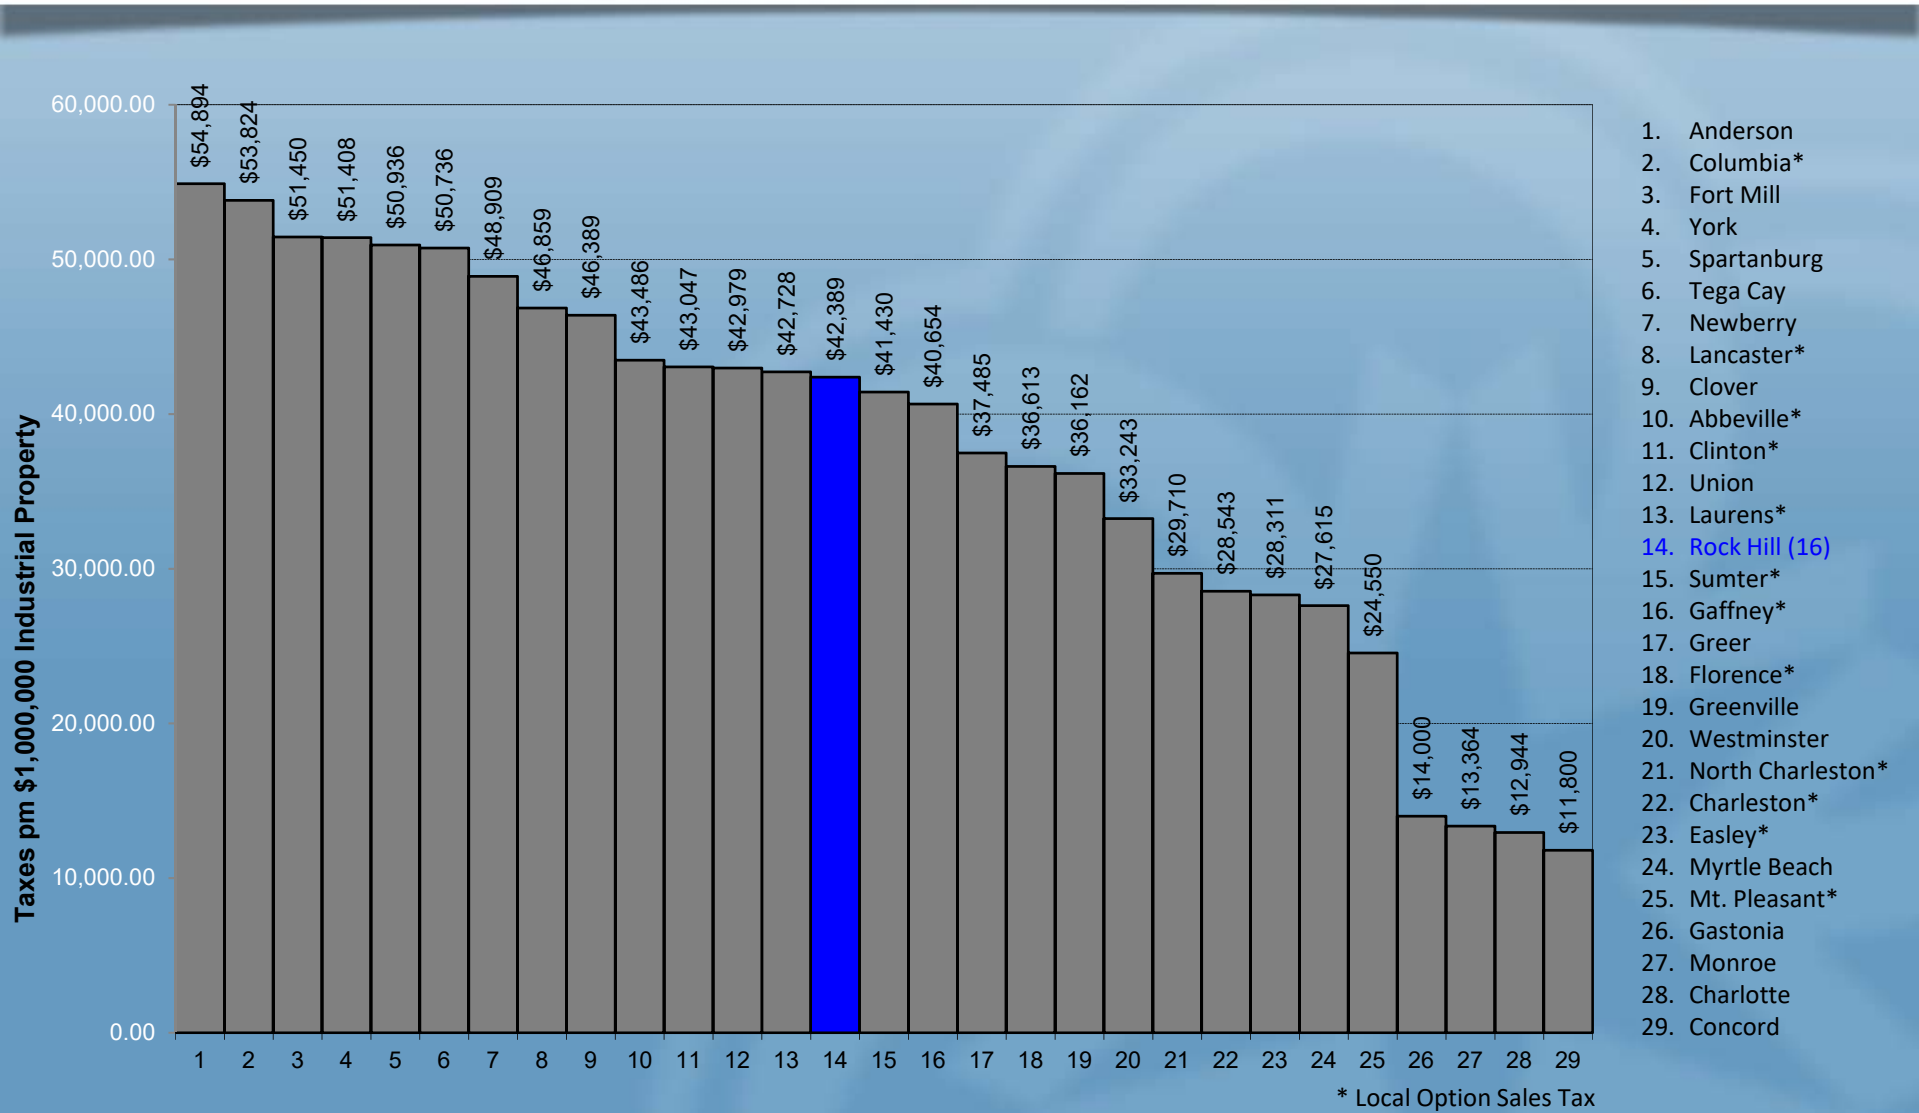

Comparison of Annual Taxes

Rock Hill City, County, & School Industrial Taxes Compared to S.C. Cities, PMPA Cities, Regional Cities, & York County Cities