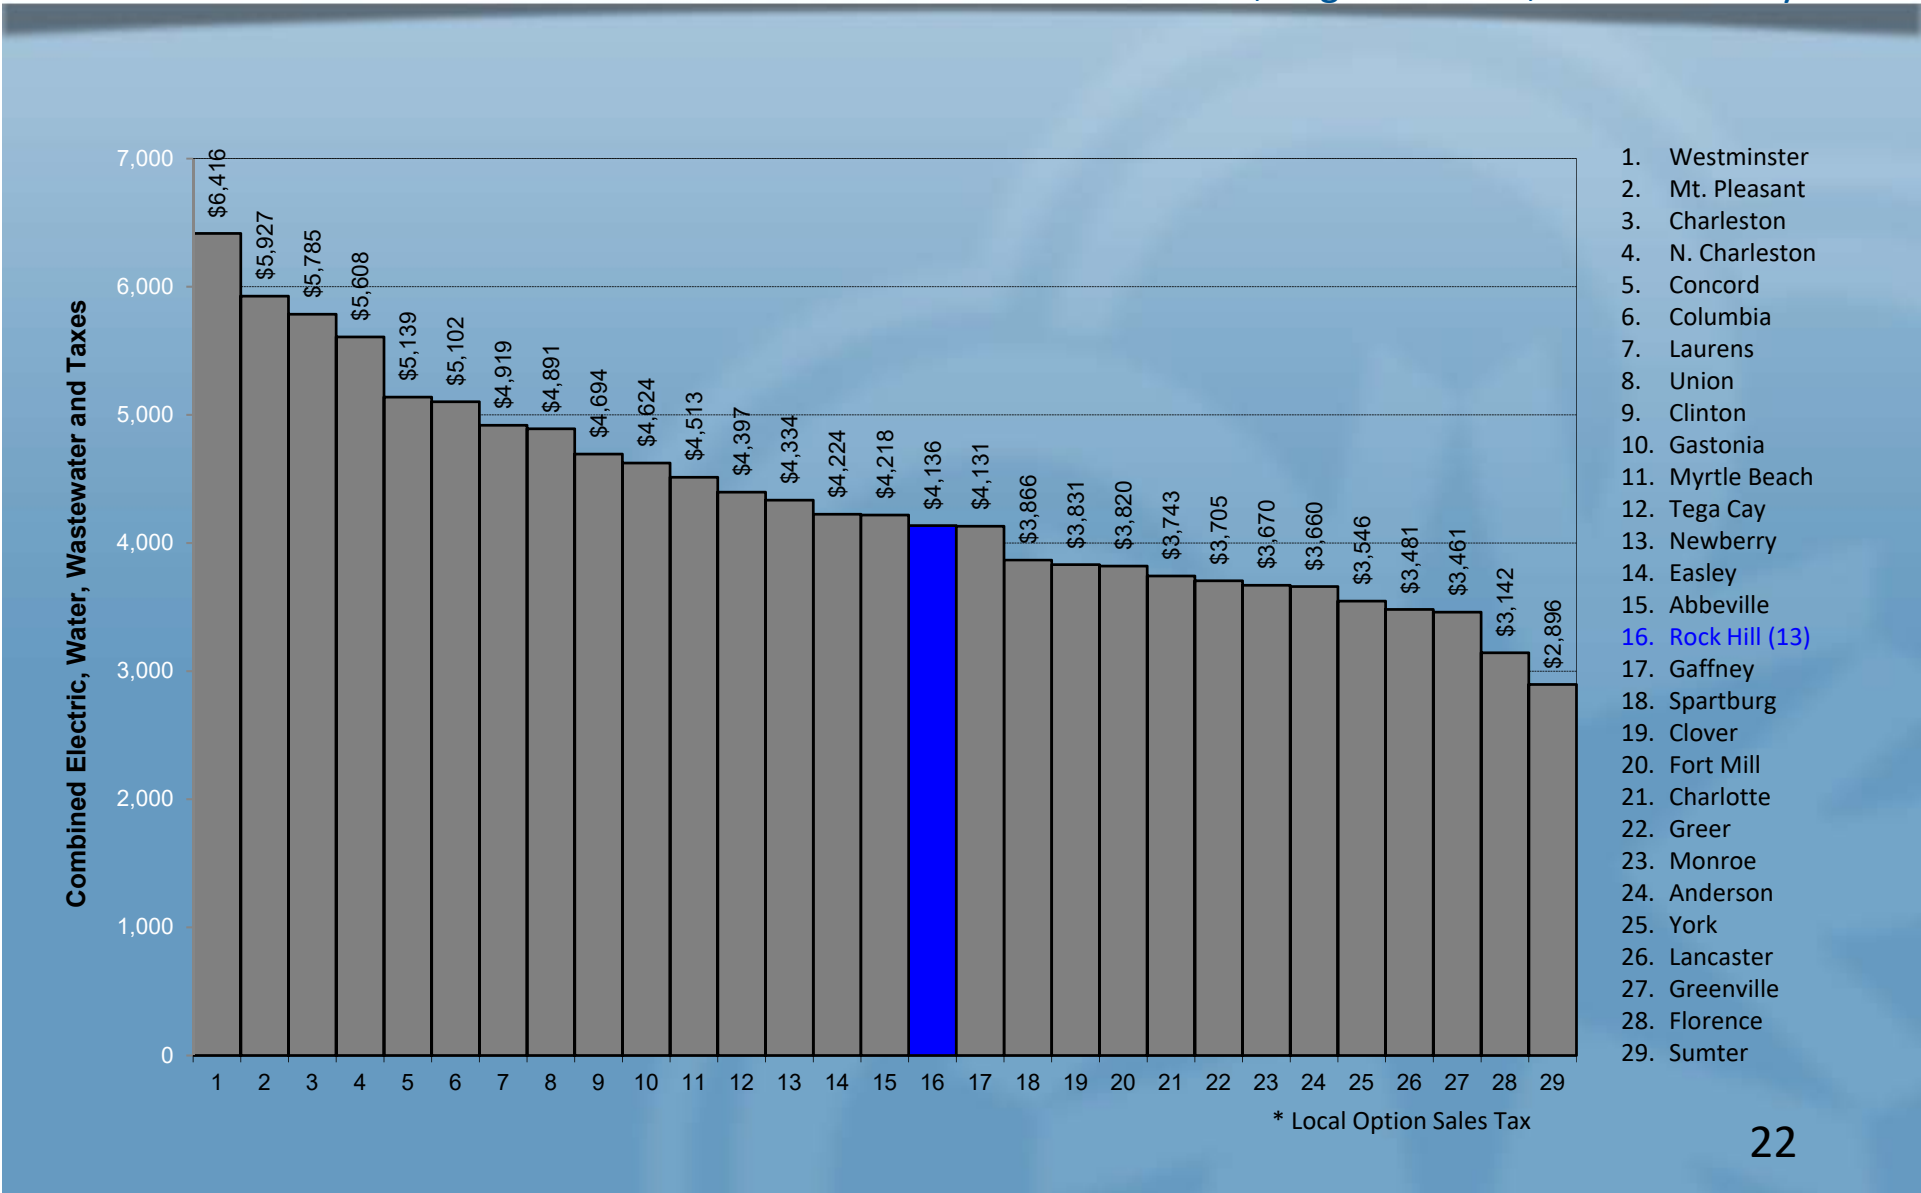

Comparison of Electric/Water/WW/Tax Rates

Rock Hill Commercial Rates/Taxes Compared to S.C. Cities, PMPA Cities, Regional Cities, & York County Cities