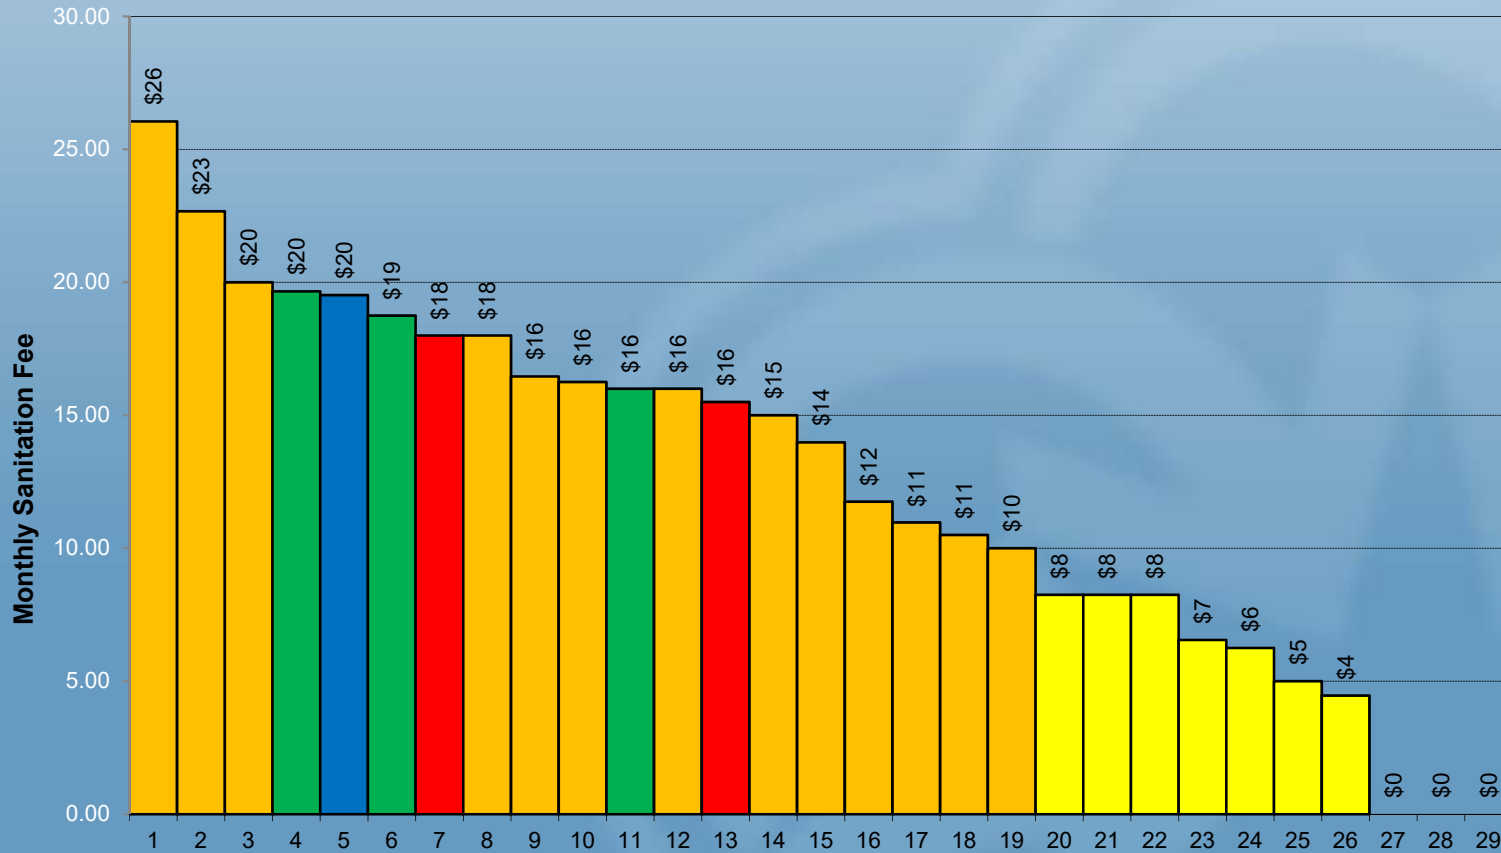

Comparison of Sanitation Rates

Residential Rates Compared to S.C. Cities, PMPA Cities, Regional Cities, & York County Cities