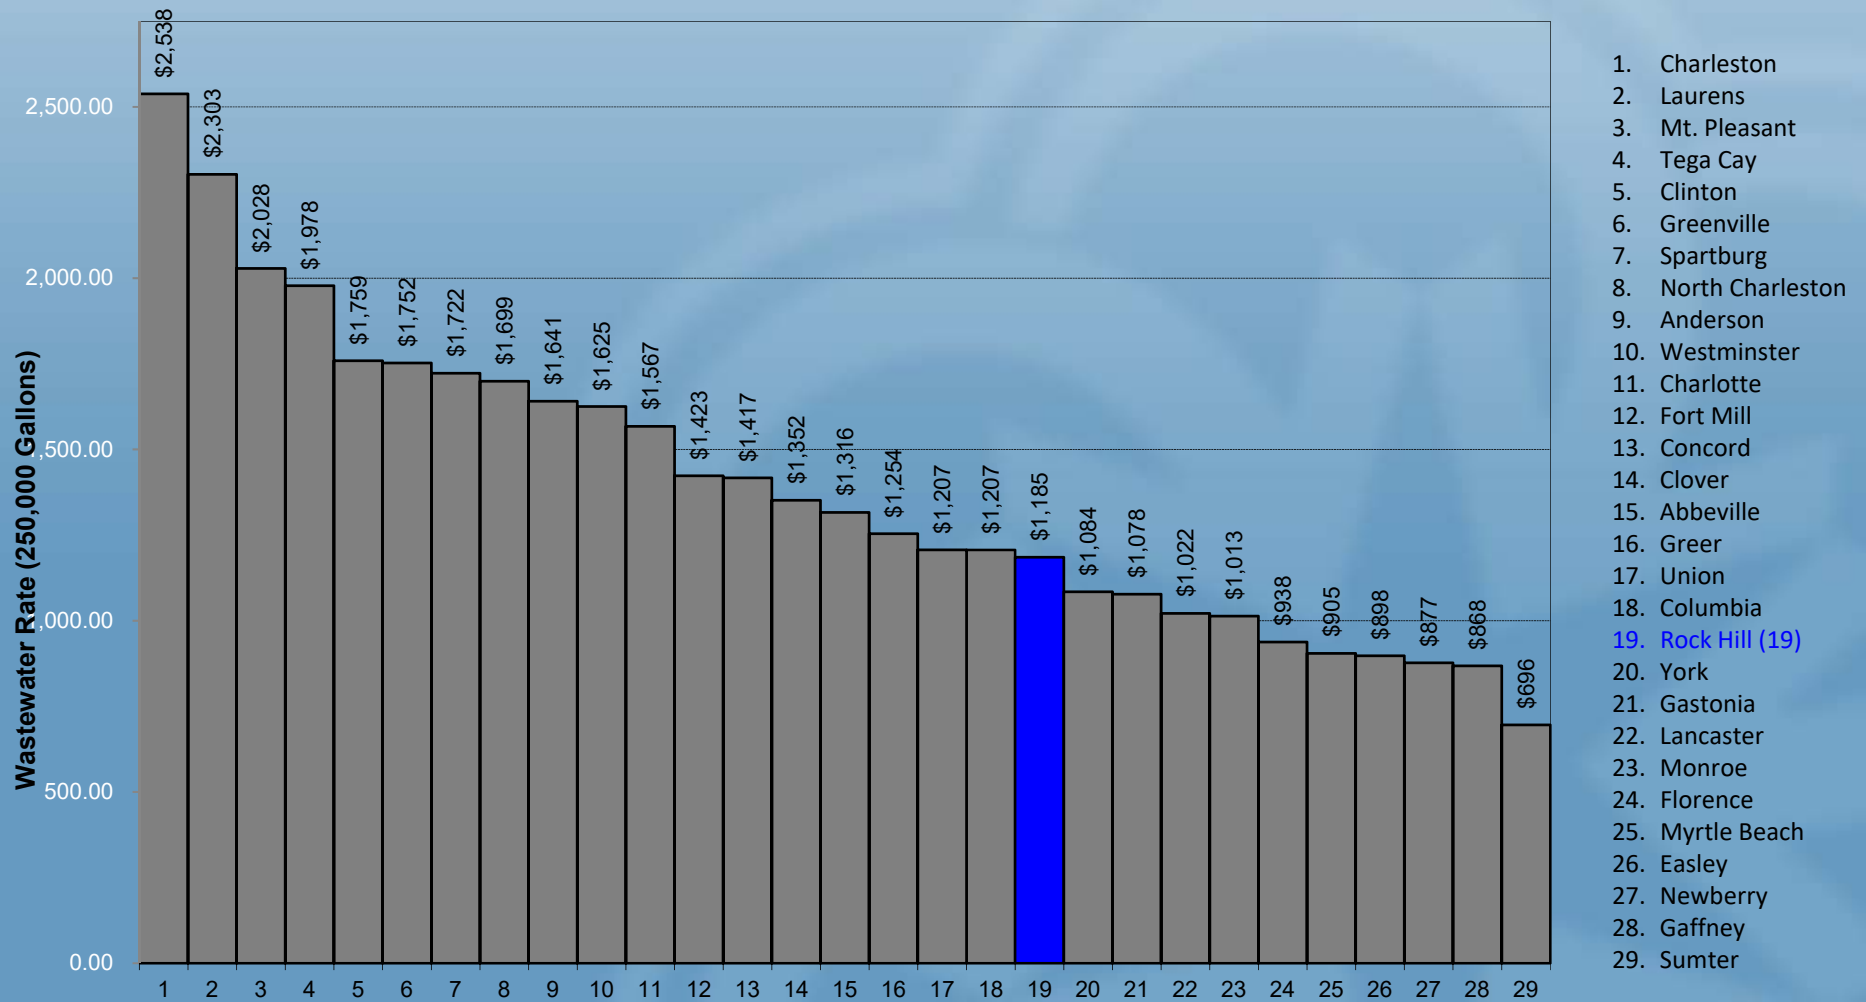

Comparison of Wastewater Rates

Rock Hill Residential Rates Compared to S.C. Cities, PMPA Cities, Regional Cities, & York County Cities

1. Charleston
2. Greenville
3. North Charleston
4. Westminster
5. Clinton
6. Clover
7. Mt. Pleasant
8. Charlotte
9. Fort Mill
10. Spartanburg
11. Laurens
12. Florence
13. Union
14. **Rock Hill (14)**
15. Tega Cay
16. Greer
17. Lancaster
18. Anderson
19. Gastonia
20. Abbeville
21. York
22. Easley
23. Concord
24. Monroe
25. Columbia
26. Sumter
27. Gaffney
28. Newberry
29. Myrtle Beach

Comparison of Wastewater Rates

Rock Hill Commercial Rates Compared to S.C. Cities, PMPA Cities, Regional Cities, & York County Cities

Comparison of Wastewater Rates

Rock Hill Industrial Rates Compared to S.C. Cities, PMPA Cities, Regional Cities, & York County Cities

Comparison of Sanitation Rates

Residential Rates Compared to S.C. Cities, PMPA Cities, Regional Cities, & York County Cities

1. Myrtle Beach
2. Concord
3. Lancaster
4. Abbeville
5. Rock Hill (3)
6. Monroe
7. Clinton
8. Fort Mill
9. York
10. Tega Cay
11. Union
12. Clover
13. Greenville
14. Westminster
15. Sumter
16. Spartanburg
17. Anderson
18. Gastonia
19. Newberry
20. Charleston
21. North Charleston
22. Mt. Pleasant
23. Florence
24. Greer
25. Laurens
26. Charlotte
27. Columbia
28. Easley
29. Gaffney