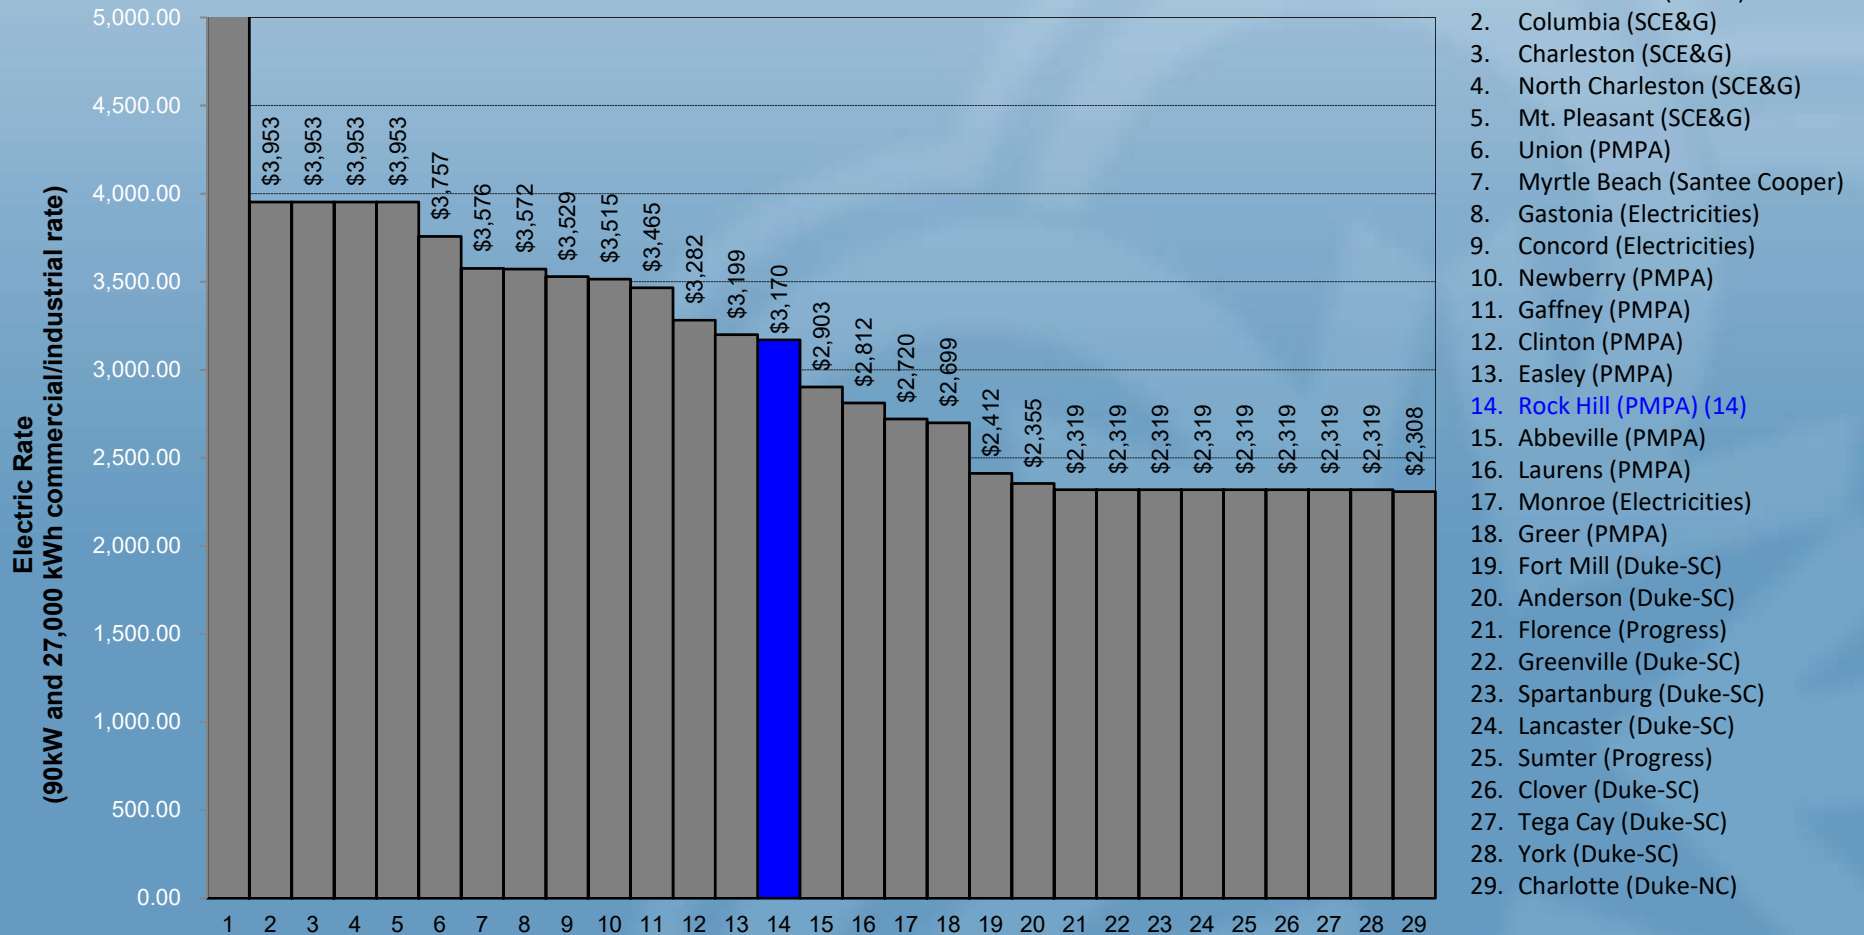

Comparison of Electric Rates

Rock Hill Commercial Rates Compared to S.C. Cities, PMPA Cities, Regional Cities, & York County Cities