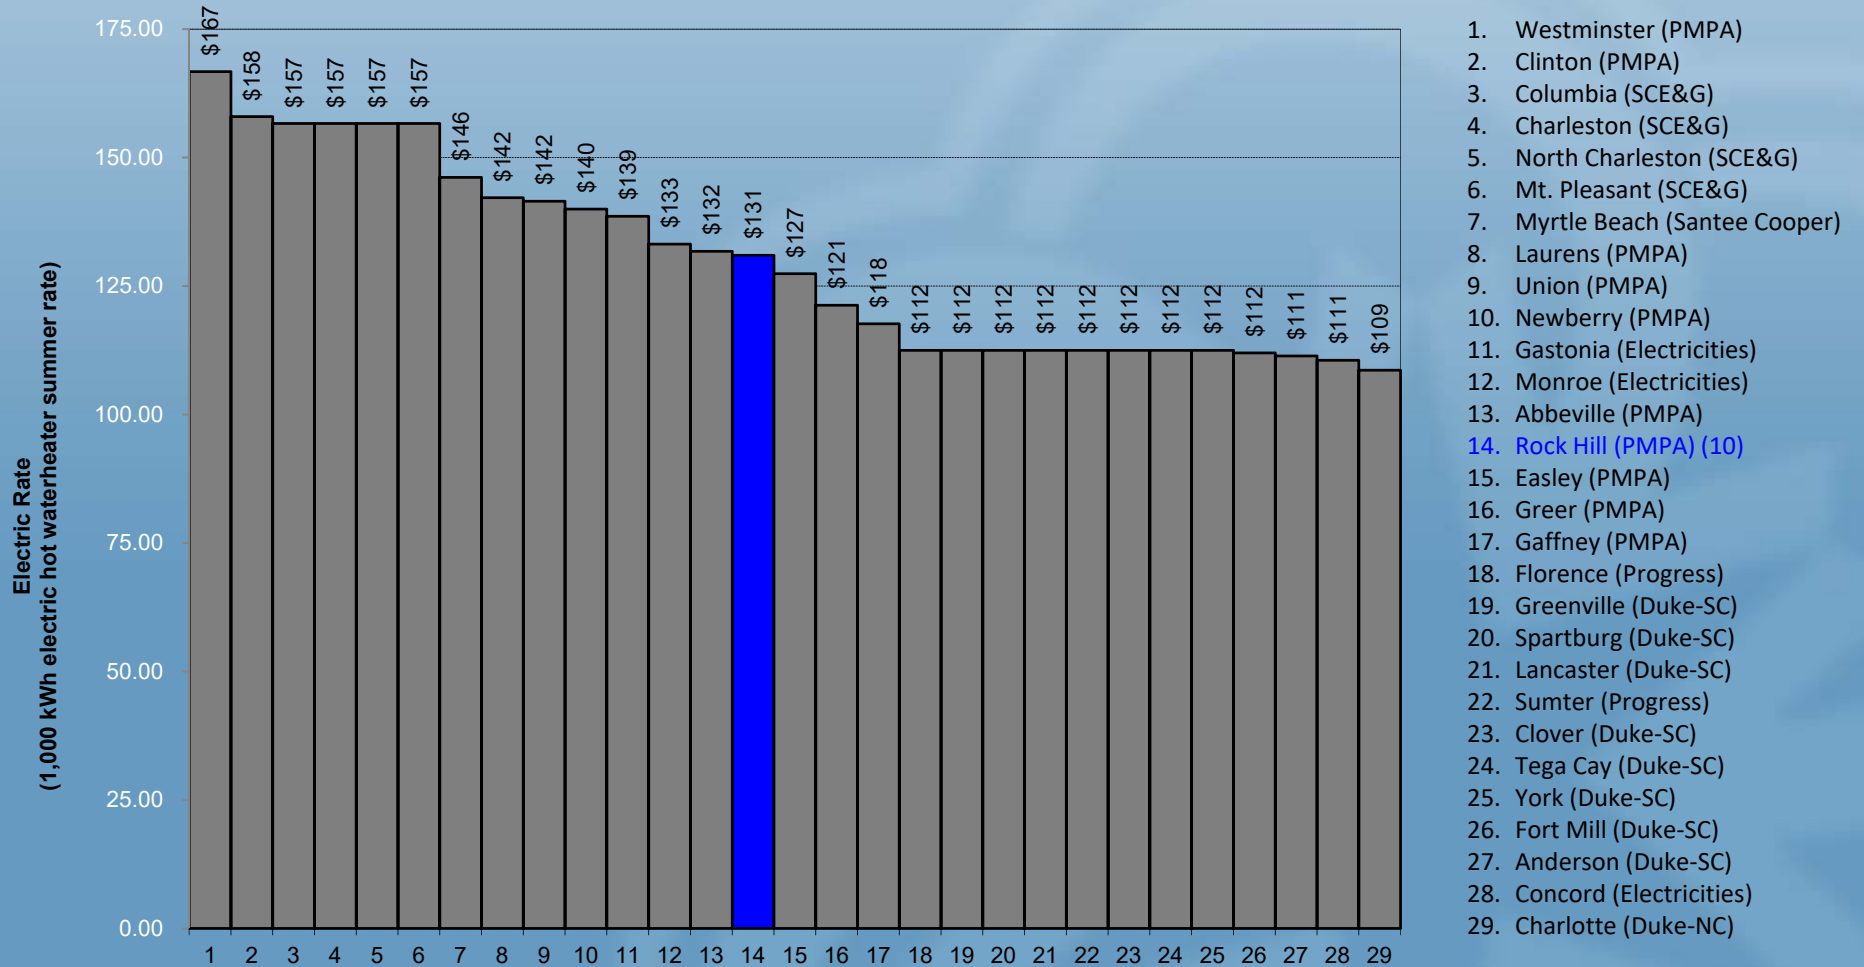

Cost of Public Services Rate Survey

FY 2019

Comparison of Electric Rates

Rock Hill Residential Rates Compared to S.C. Cities, PMPA Cities, Regional Cities, & York County Cities

Comparison of Electric Rates