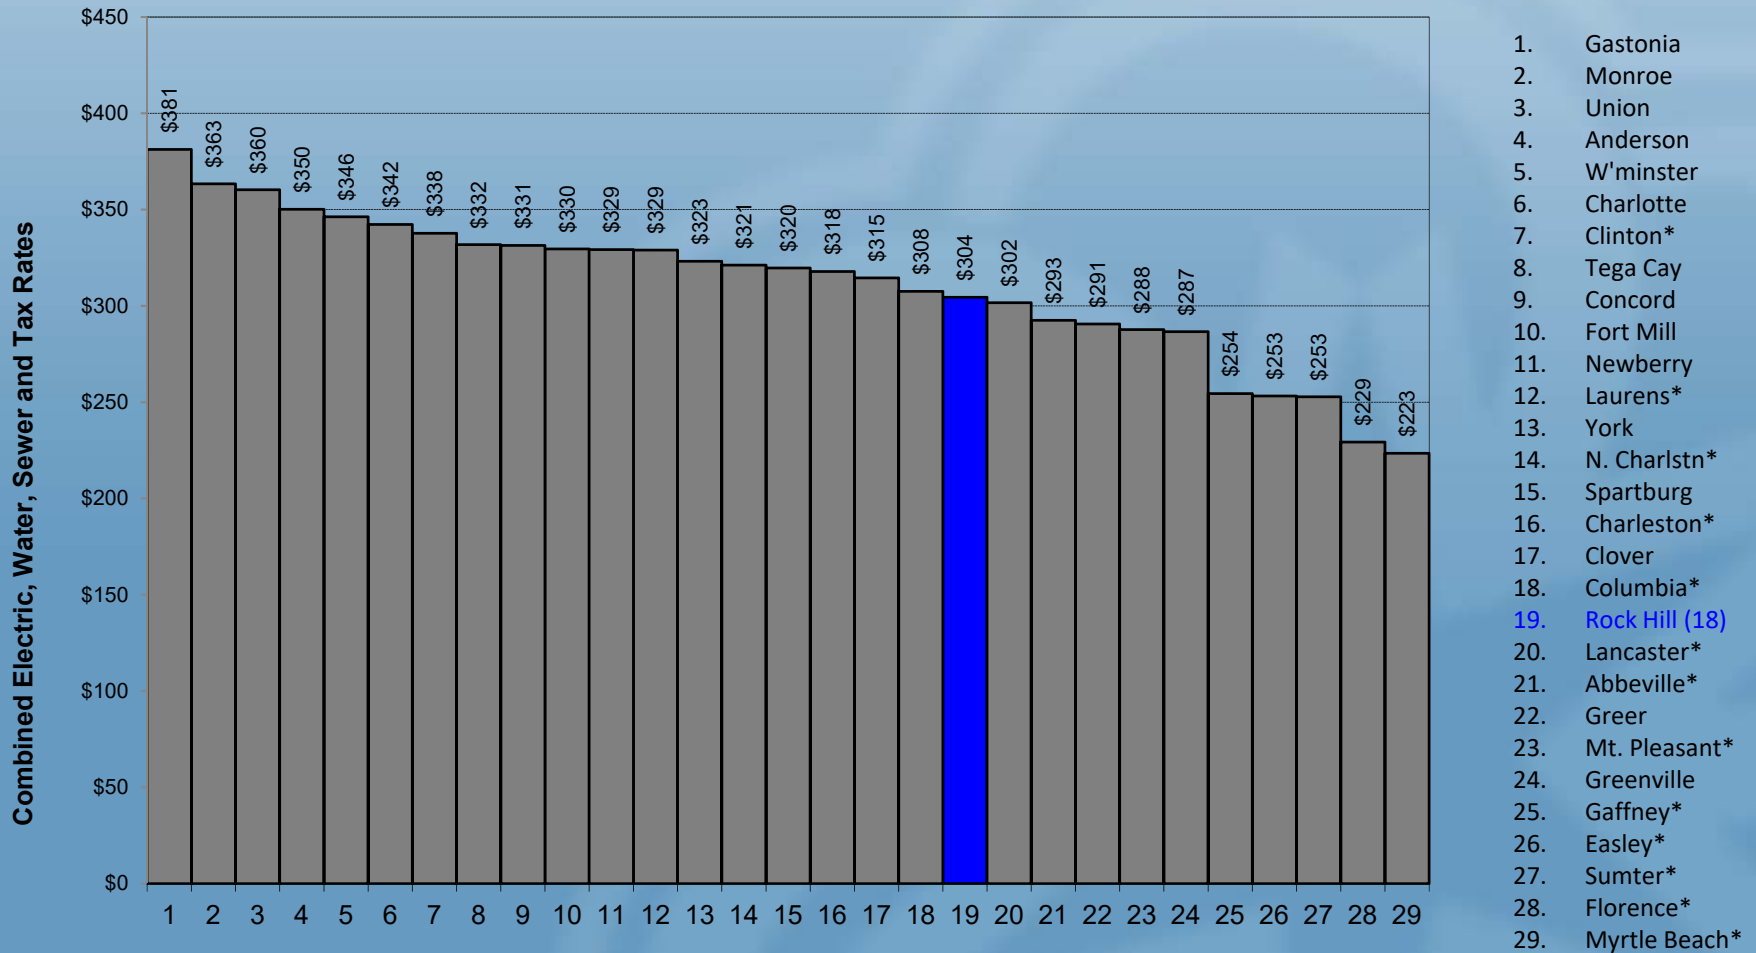

*Local Option Sales Tax