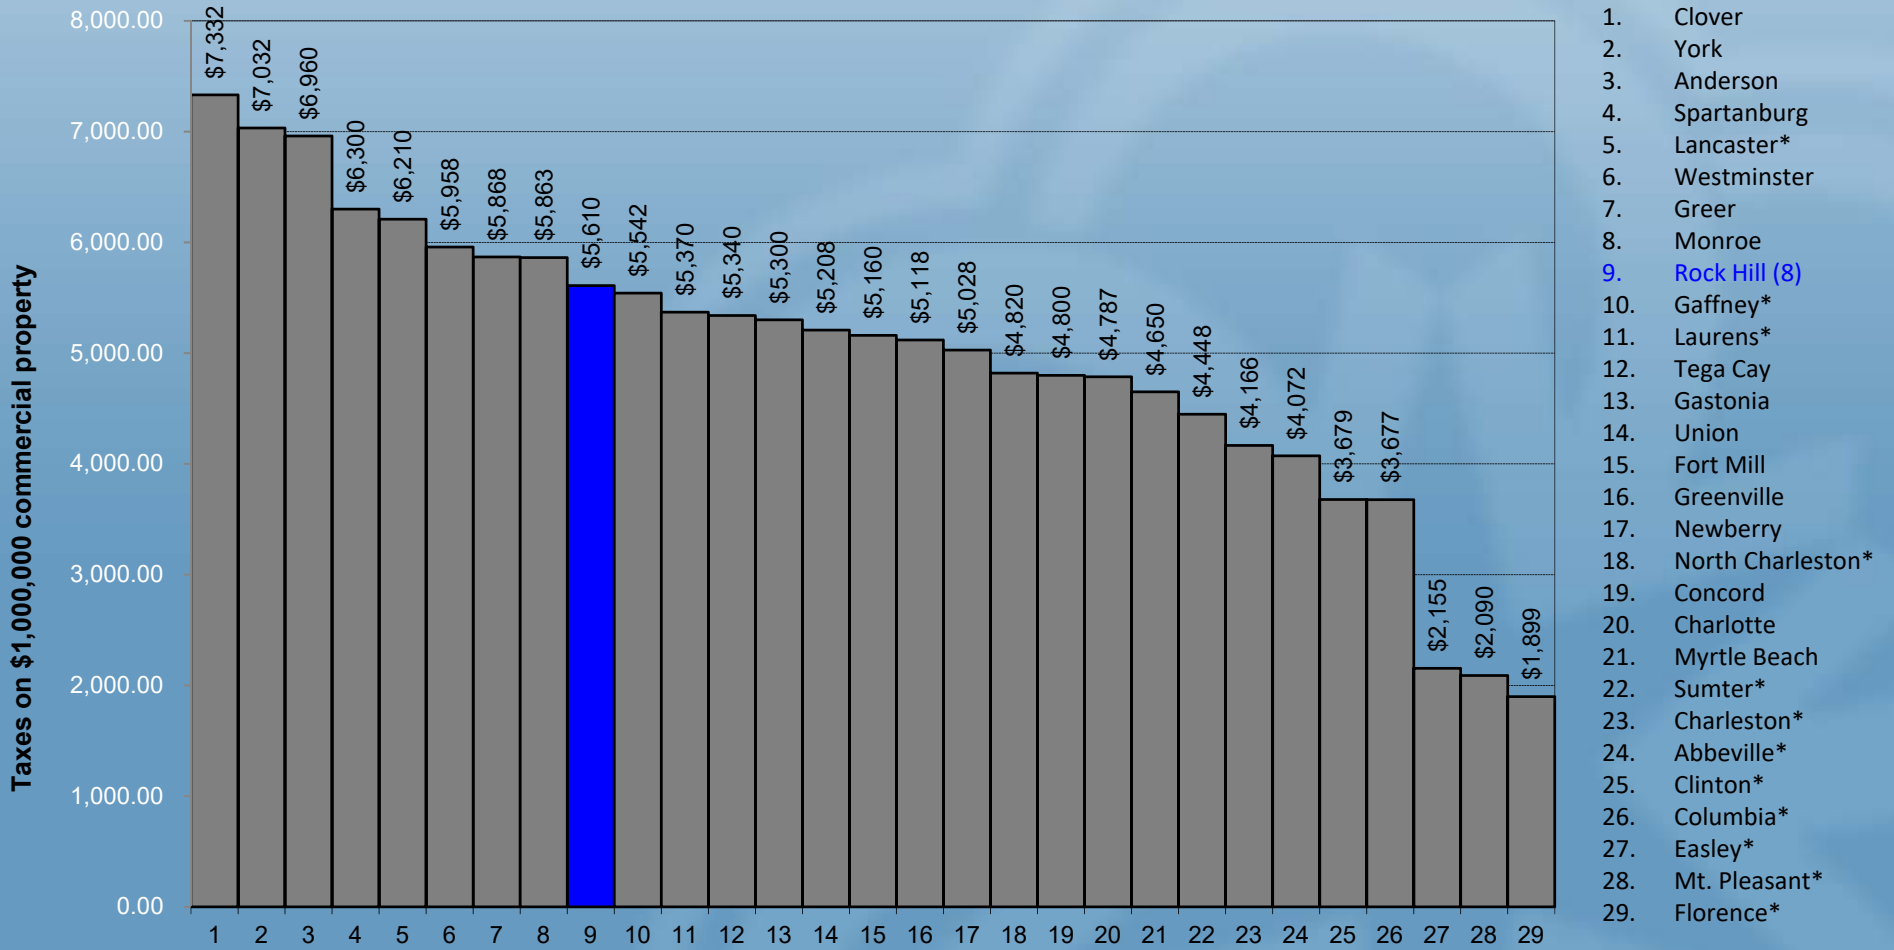

Comparison of Annual Taxes

Rock Hill City Commercial Taxes Compared to S.C. Cities, PMPA Cities, Regional Cities, & York County Cities

* Local Option Sales Tax