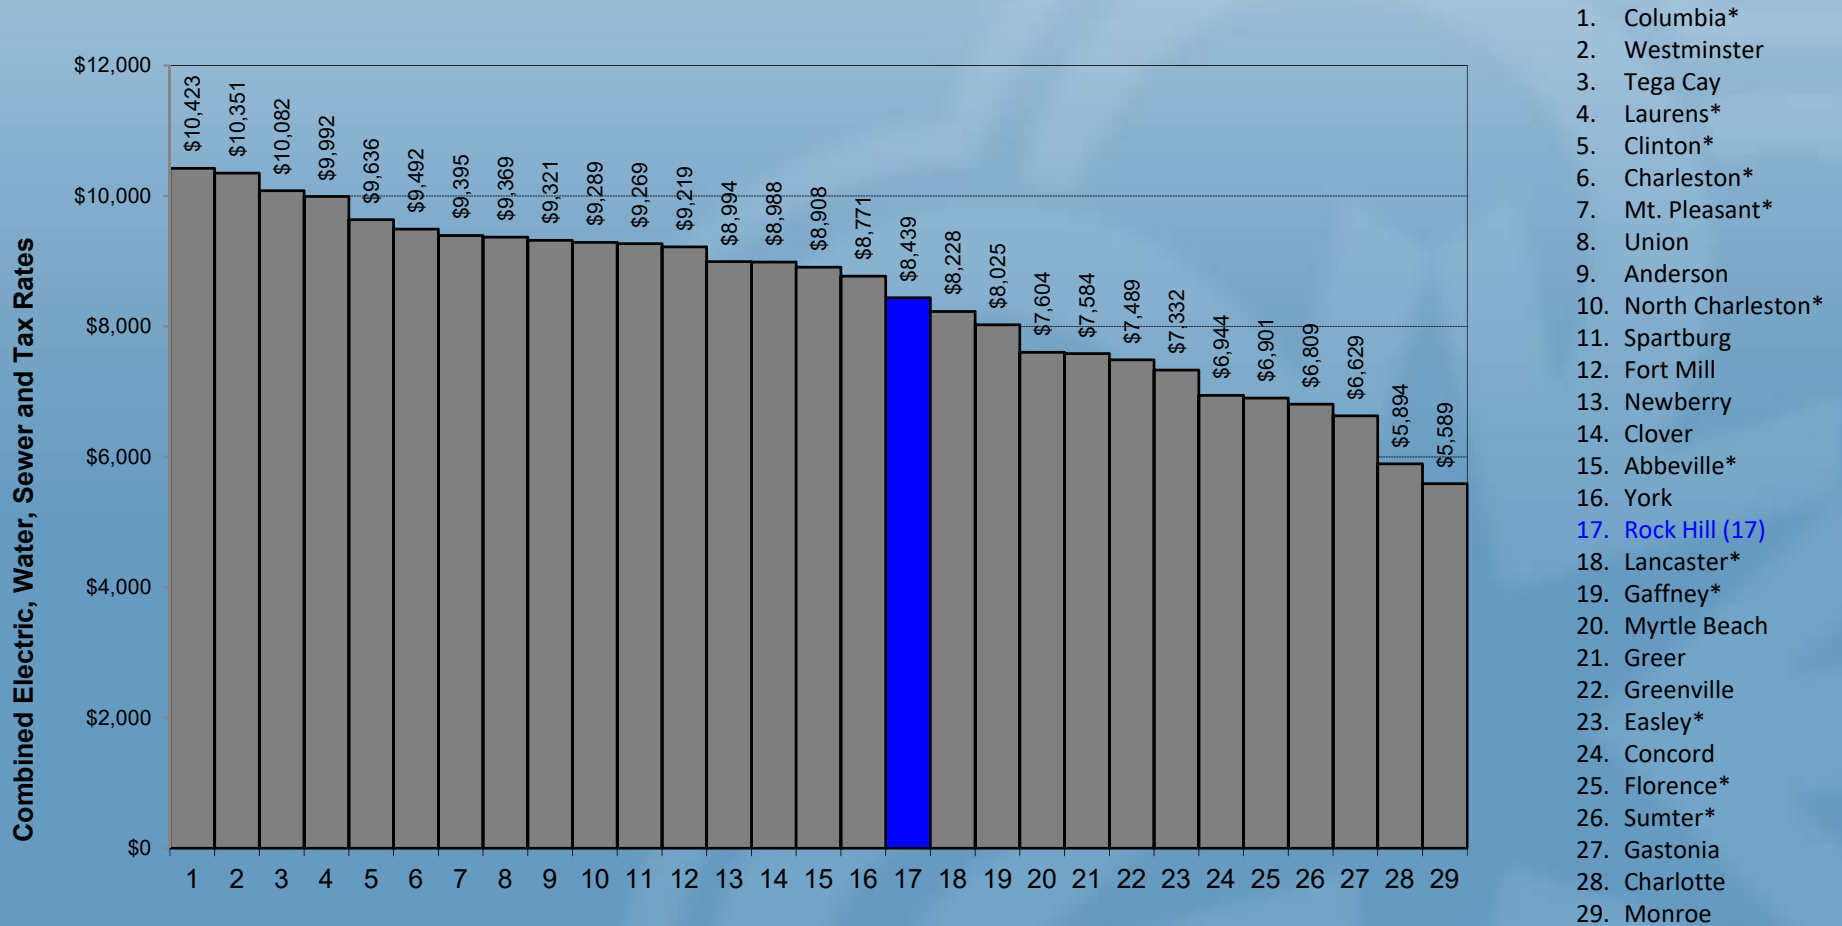

*Local Option Sales Tax