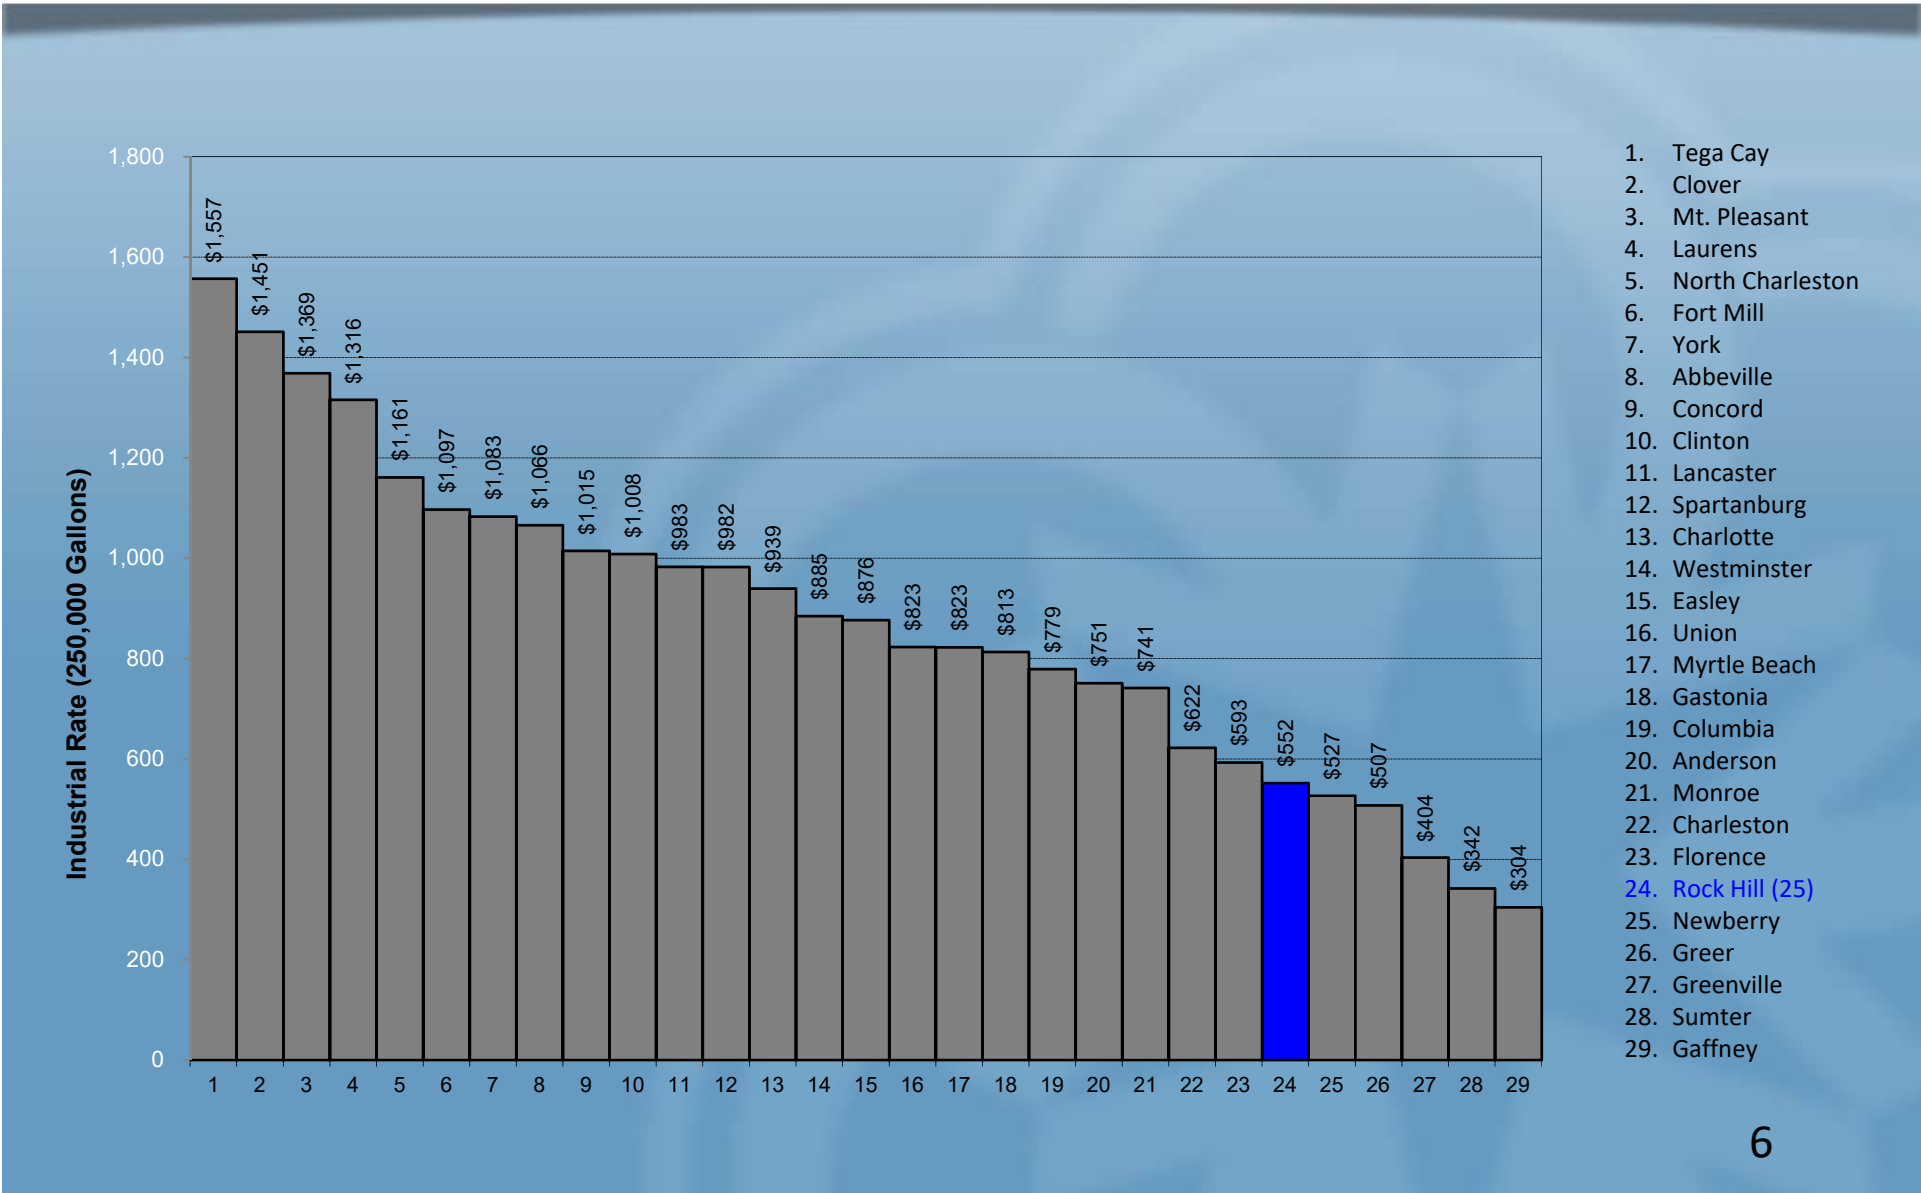

Comparison of Water Rates

Rock Hill Commercial Rates Compared to S.C. Cities, PMPA Cities, Regional Cities, & York County Cities

Comparison of Water Rates

Rock Hill Industrial Rates Compared to S.C. Cities, PMPA Cities, Regional Cities, & York County Cities

Comparison of Wastewater Rates

Rock Hill Residential Rates Compared to S.C. Cities, PMPA Cities, Regional Cities, & York County Cities

1. Charleston
2. Greenville
3. North Charleston
4. Westminster
5. Clinton
6. Clover
7. Mt. Pleasant
8. Charlotte
9. Fort Mill
10. Spartanburg
11. Laurens
12. Florence
13. Union
14. **Rock Hill (14)**
15. Tega Cay
16. Greer
17. Lancaster
18. Anderson
19. Gastonia
20. Abbeville
21. York
22. Easley
23. Concord
24. Monroe
25. Columbia
26. Sumter
27. Gaffney
28. Newberry
29. Myrtle Beach