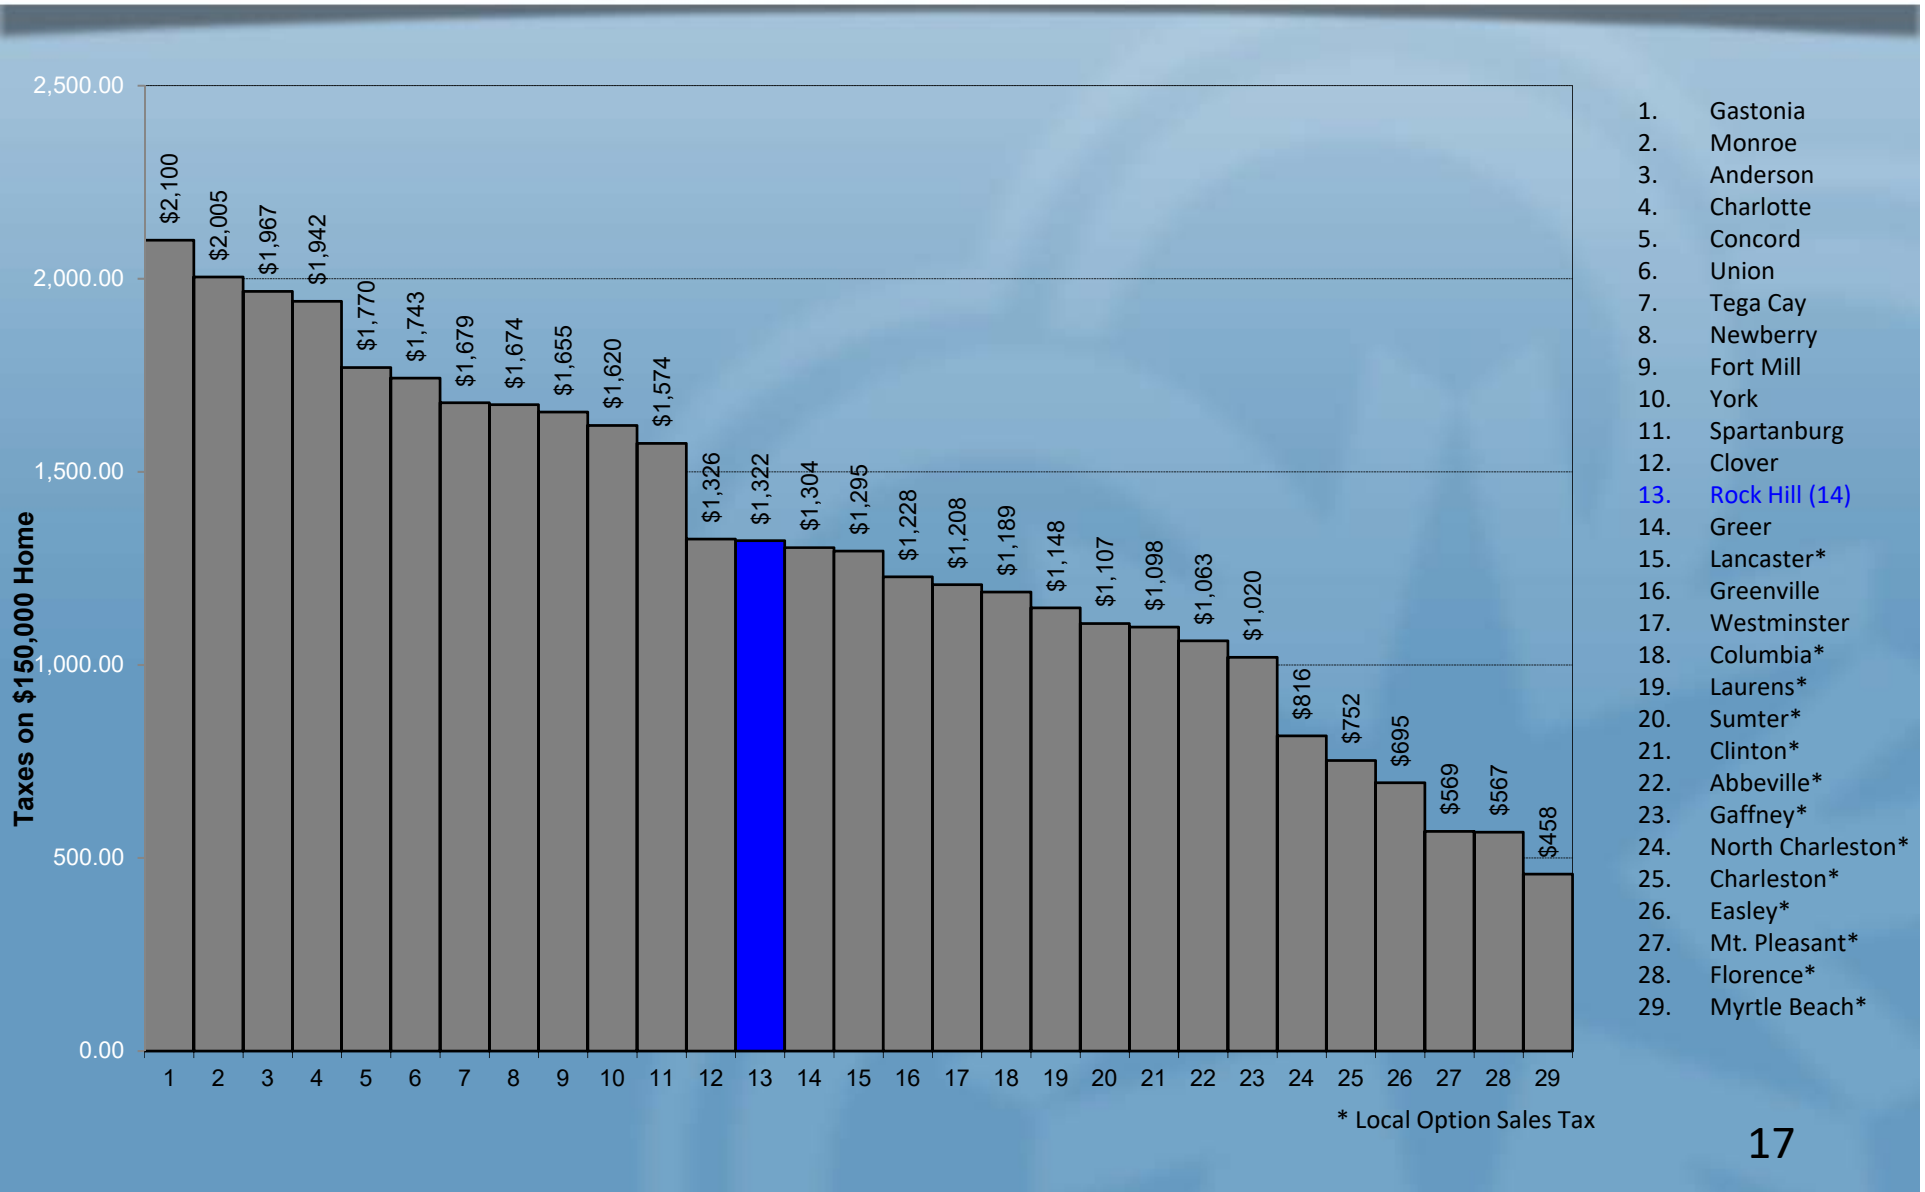

Comparison of Annual Taxes

Rock Hill City, County, & School Residential Taxes Compared to S.C. Cities, PMPA Cities, Regional Cities, & York County Cities