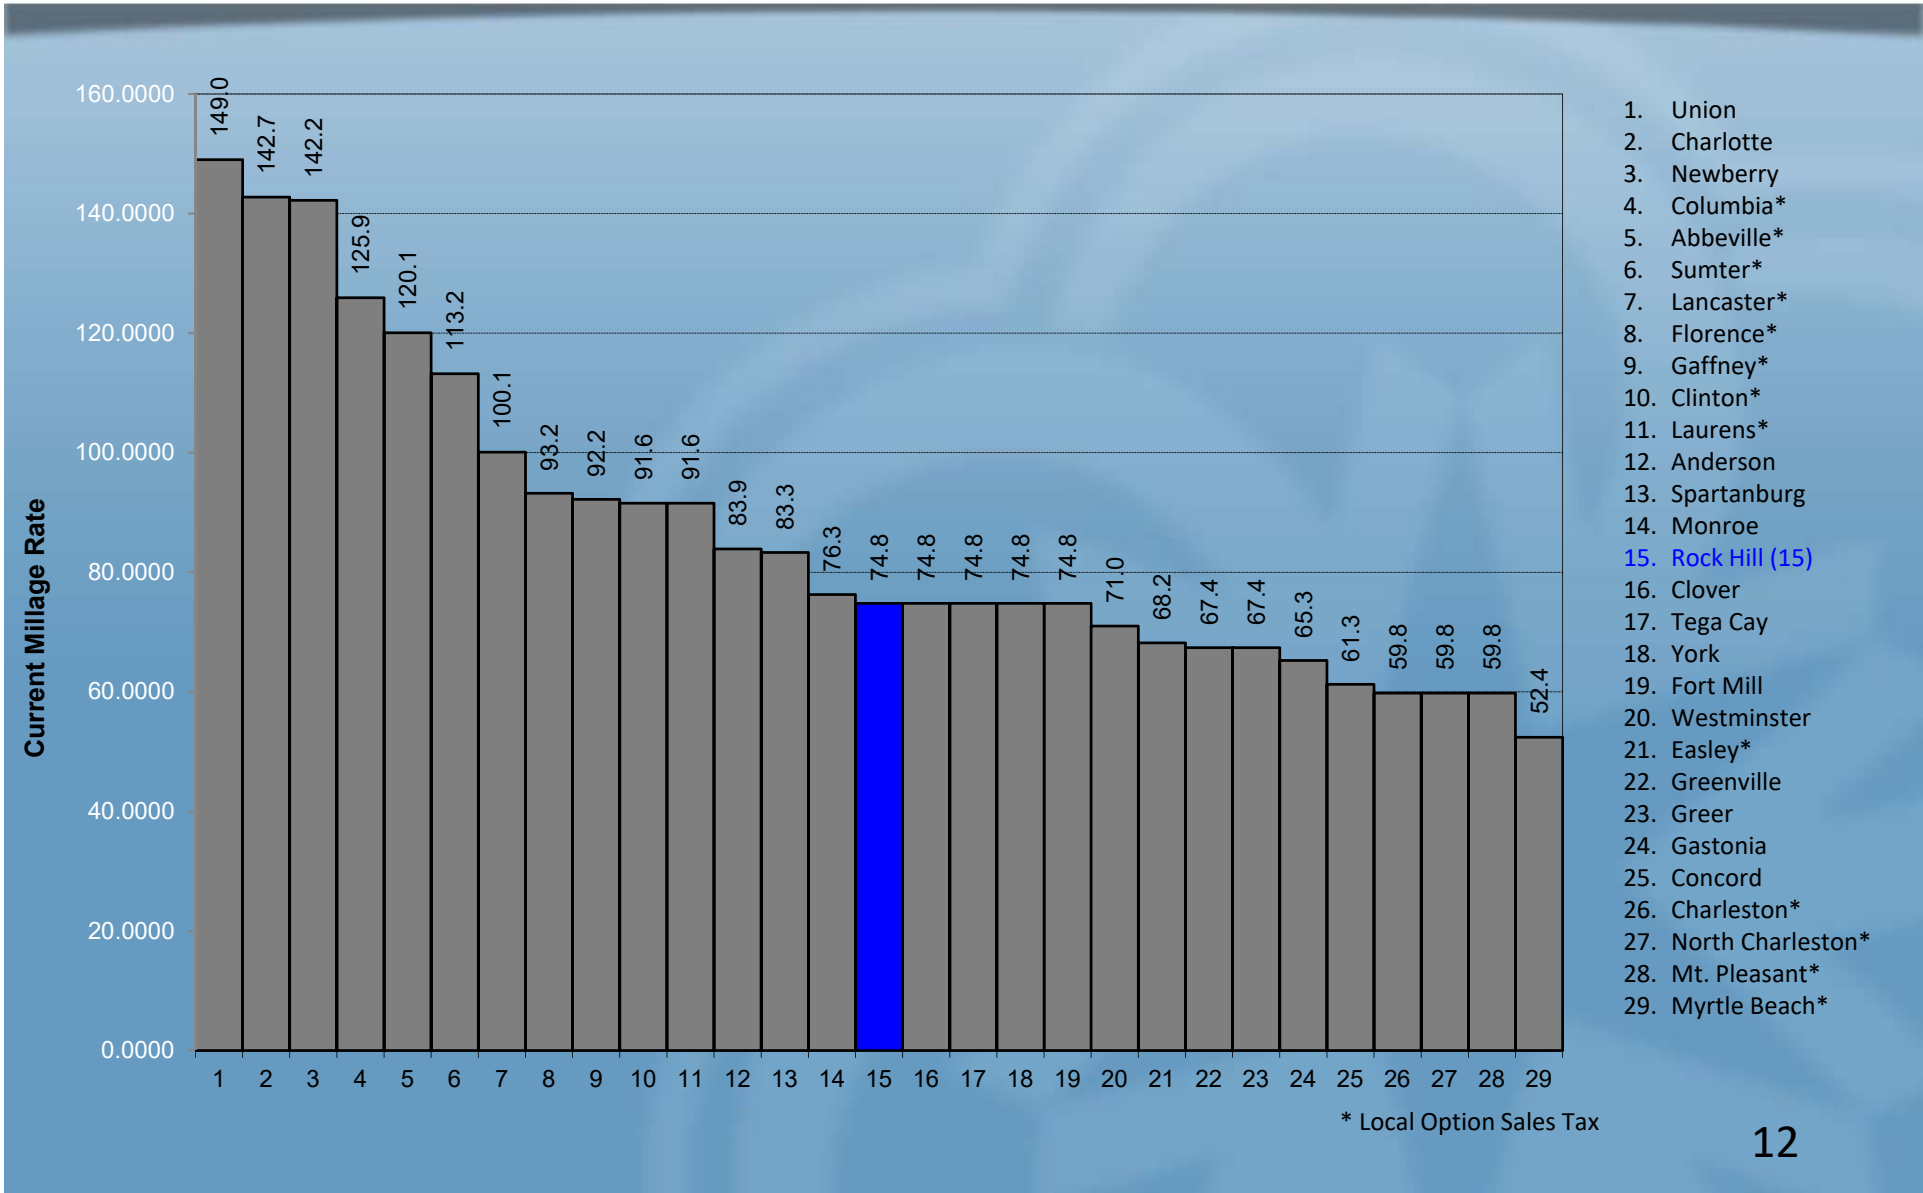

Comparison of County Tax Rates

York County Tax Rates Compared to S.C. Cities, PMPA Cities, Regional Cities, & York County Cities