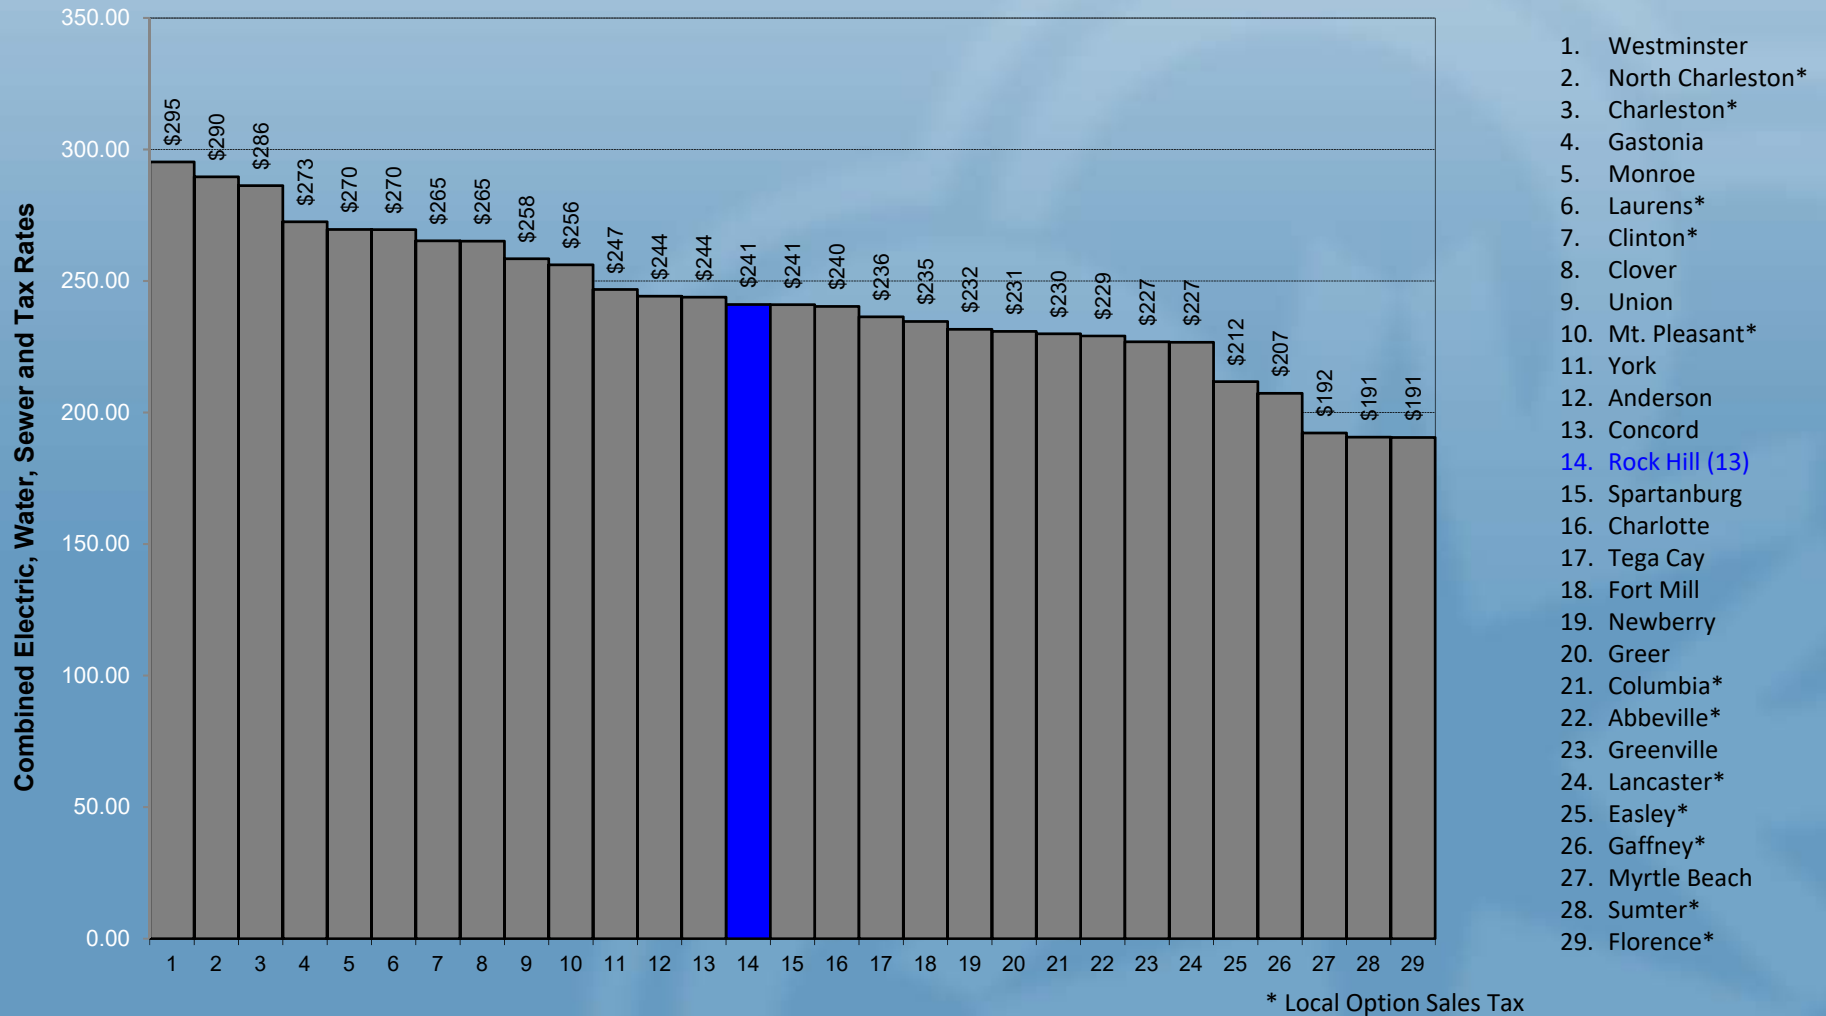

Comparison of Electric/Water/WW/Tax Rates

Rock Hill Residential Rates/Taxes Compared to S.C. Cities, PMPA Cities, Regional Cities, & York County Cities