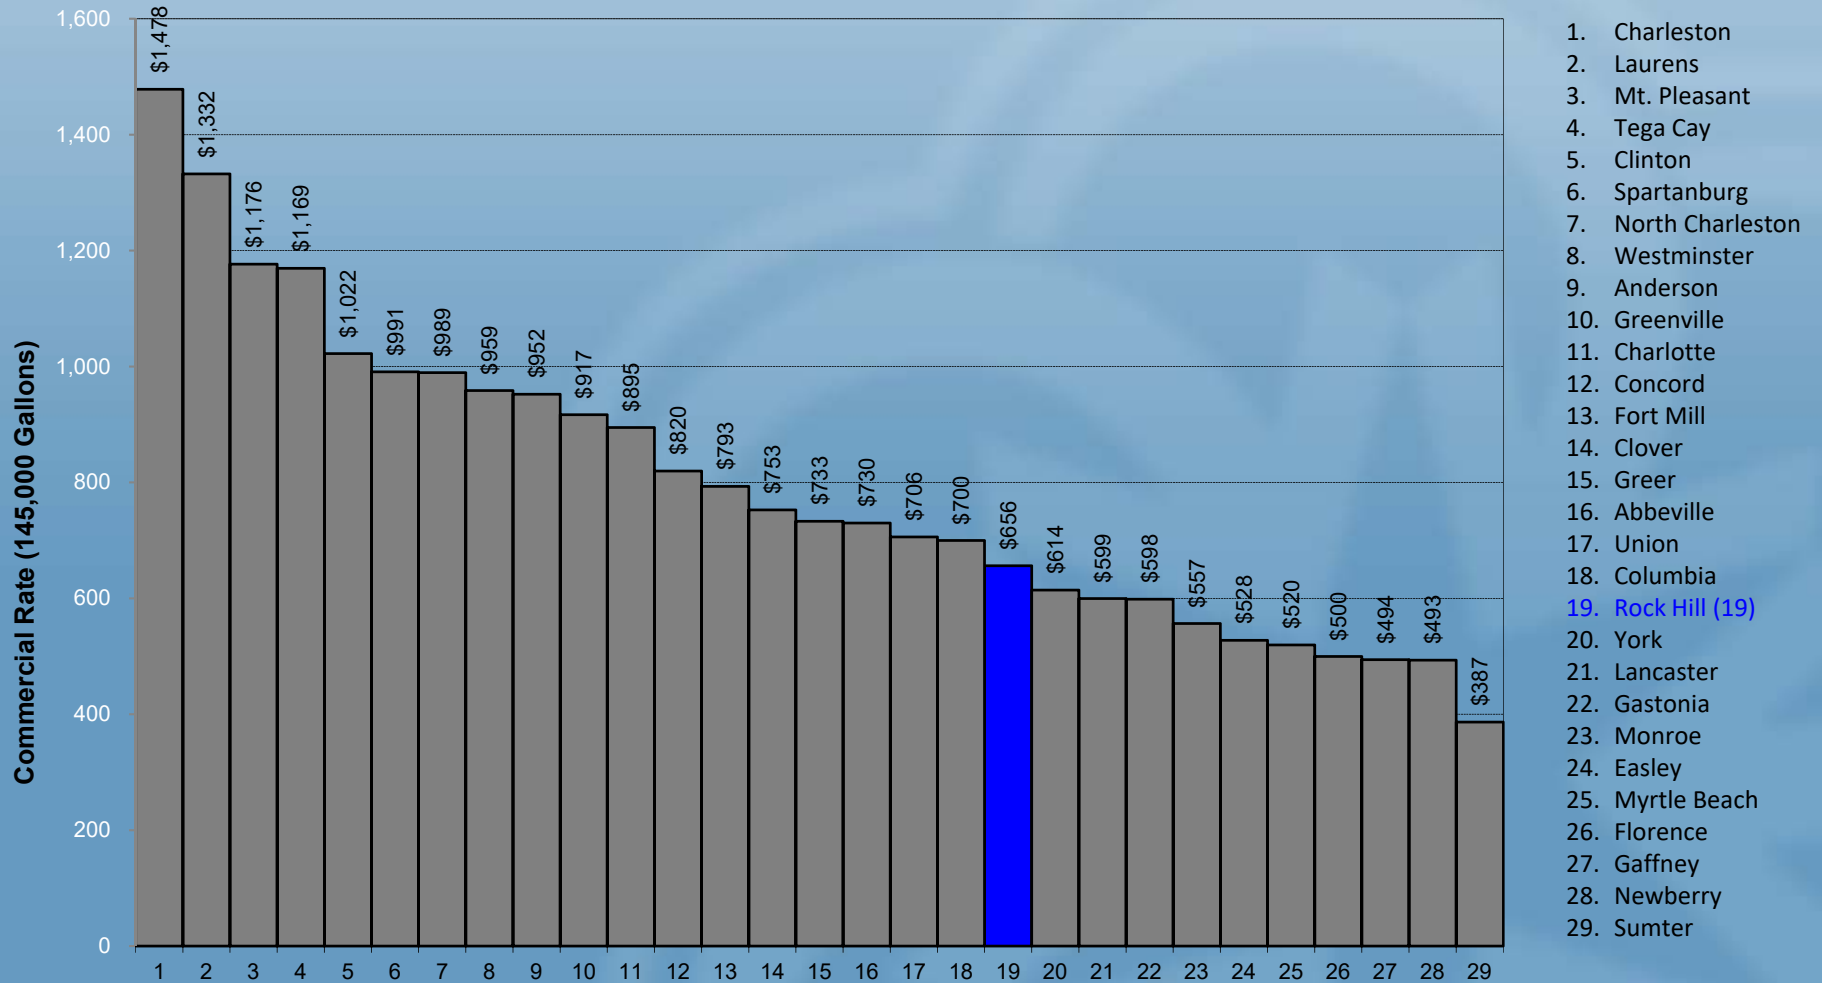

Comparison of Wastewater Rates

Rock Hill Commercial Rates Compared to S.C. Cities, PMPA Cities, Regional Cities, & York County Cities