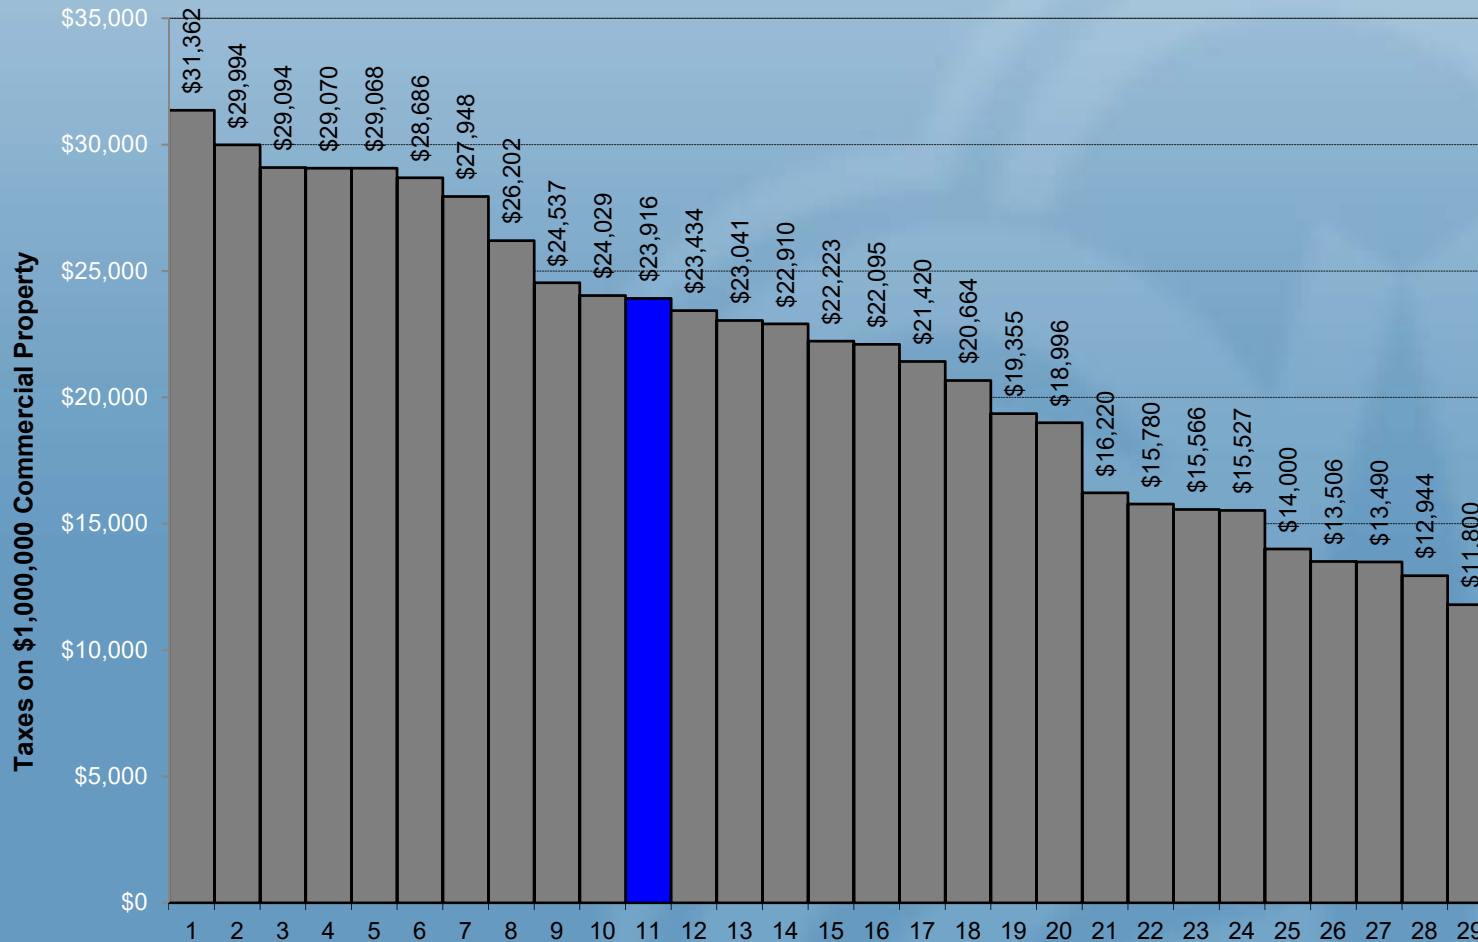

Comparison of Annual Taxes

Rock Hill City, County, & School Commercial Taxes Compared to S.C. Cities, PMPA Cities, Regional Cities, & York County Cities