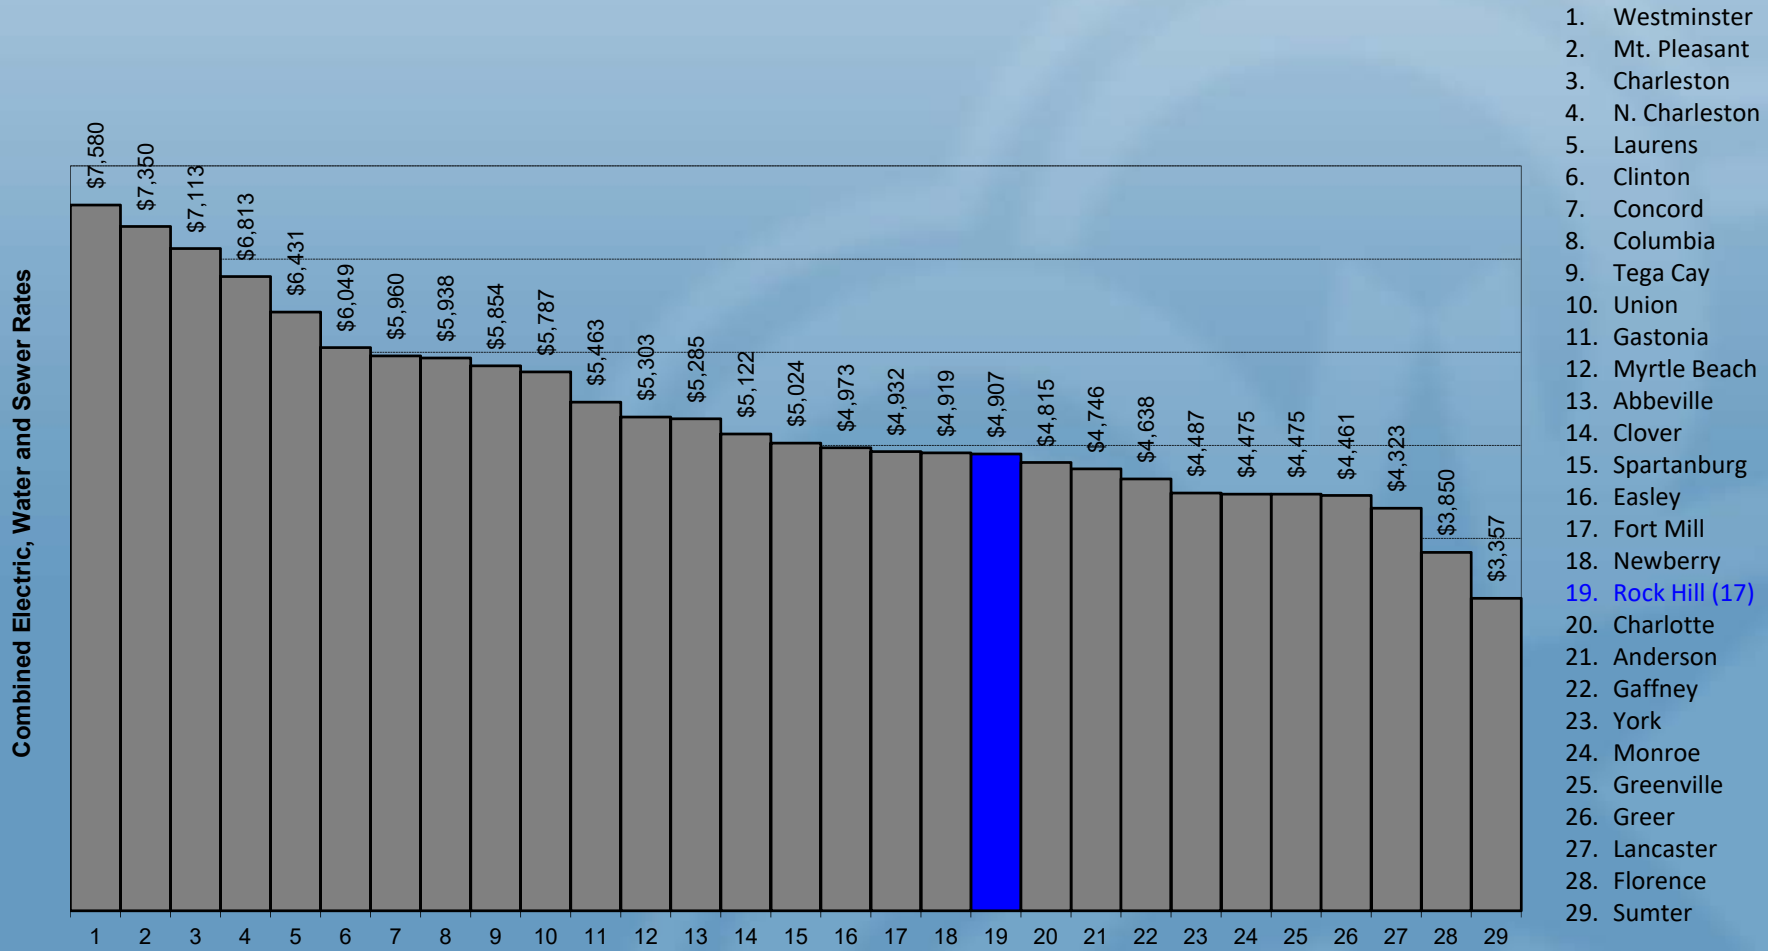

Rock Hill Commercial Rates/C-C-S Taxes Compared to S.C. Cities, PMPA Cities, Regional Cities, & York County Cities

*Local Option Sales Tax

Comparison of Electric/Water/WW/Tax Rates

Rock Hill *Industrial* Rates/Taxes Compared to S.C. Cities, PMPA Cities, Regional Cities, & York County Cities