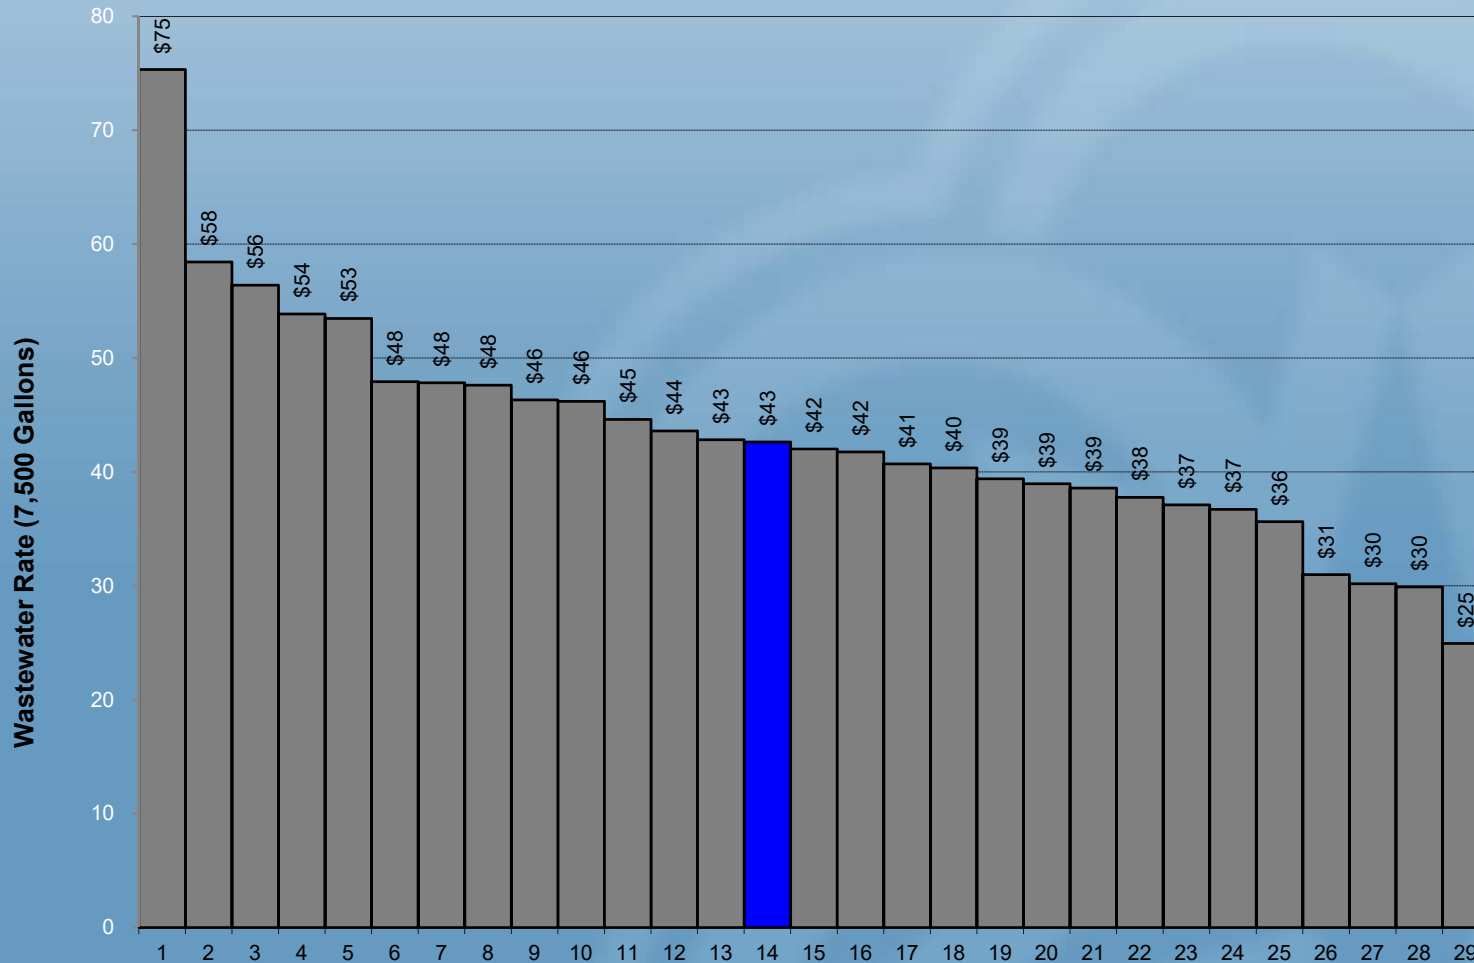

Comparison of Wastewater Rates

Rock Hill Residential Rates Compared to S.C. Cities, PMPA Cities, Regional Cities, & York County Cities