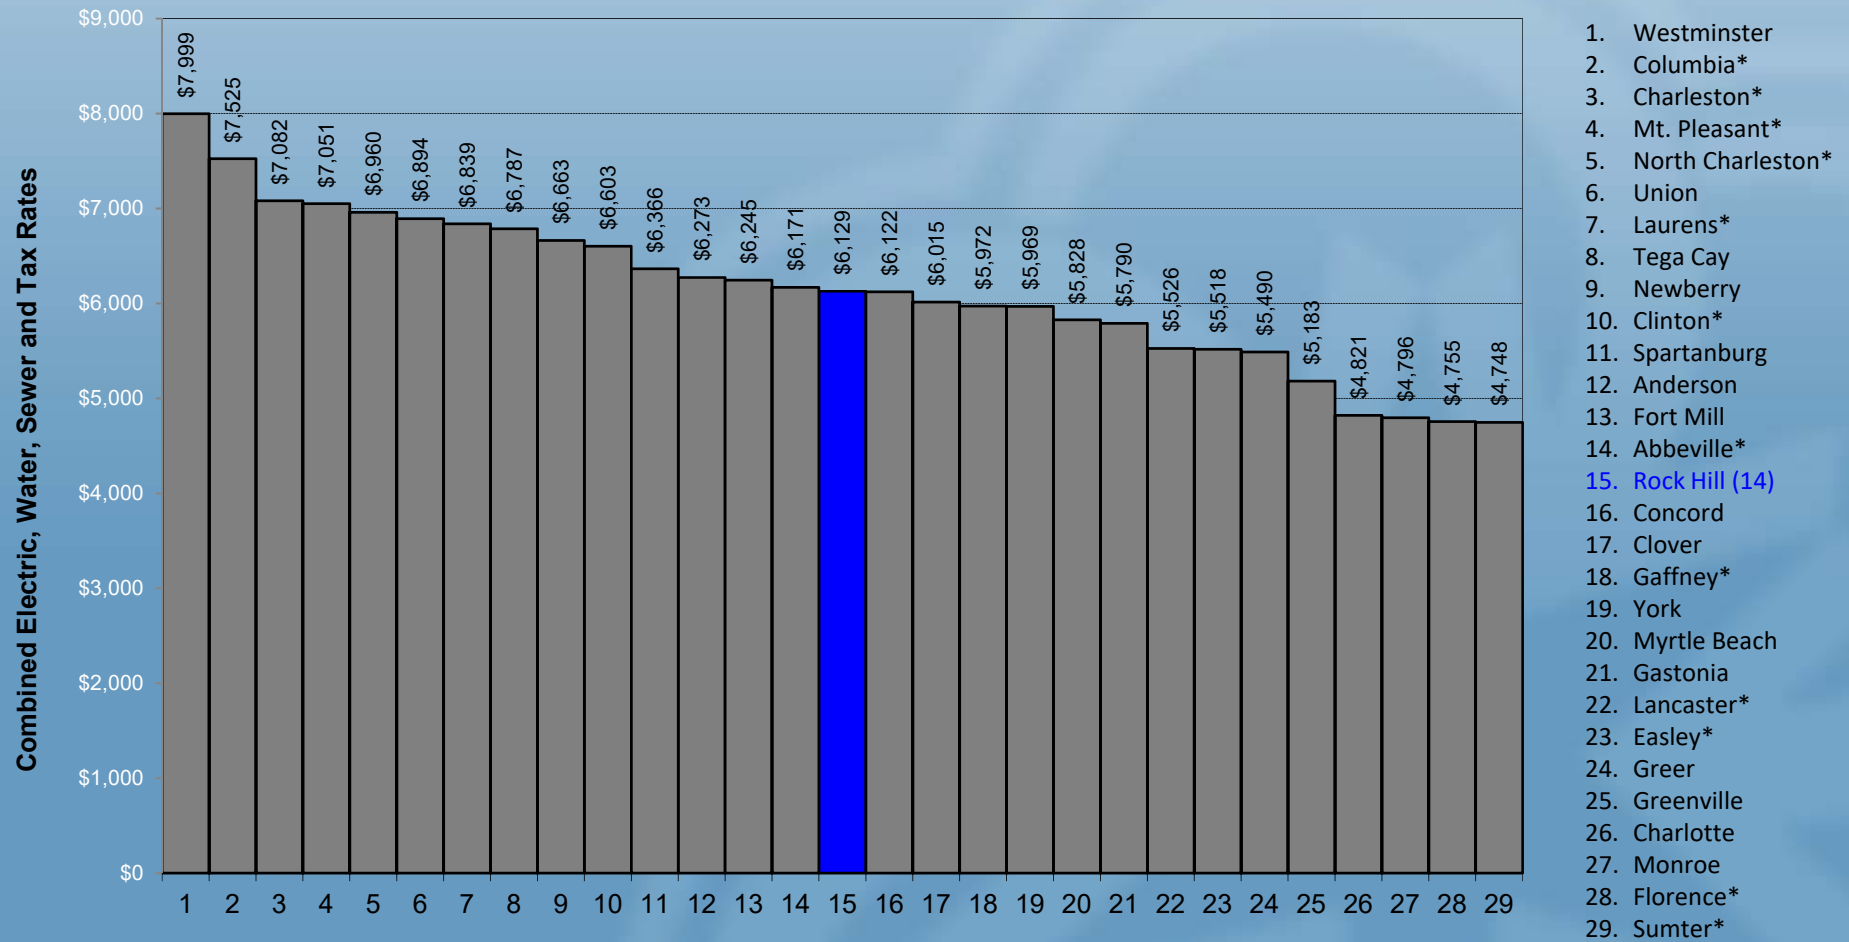

*Local Option Sales Tax