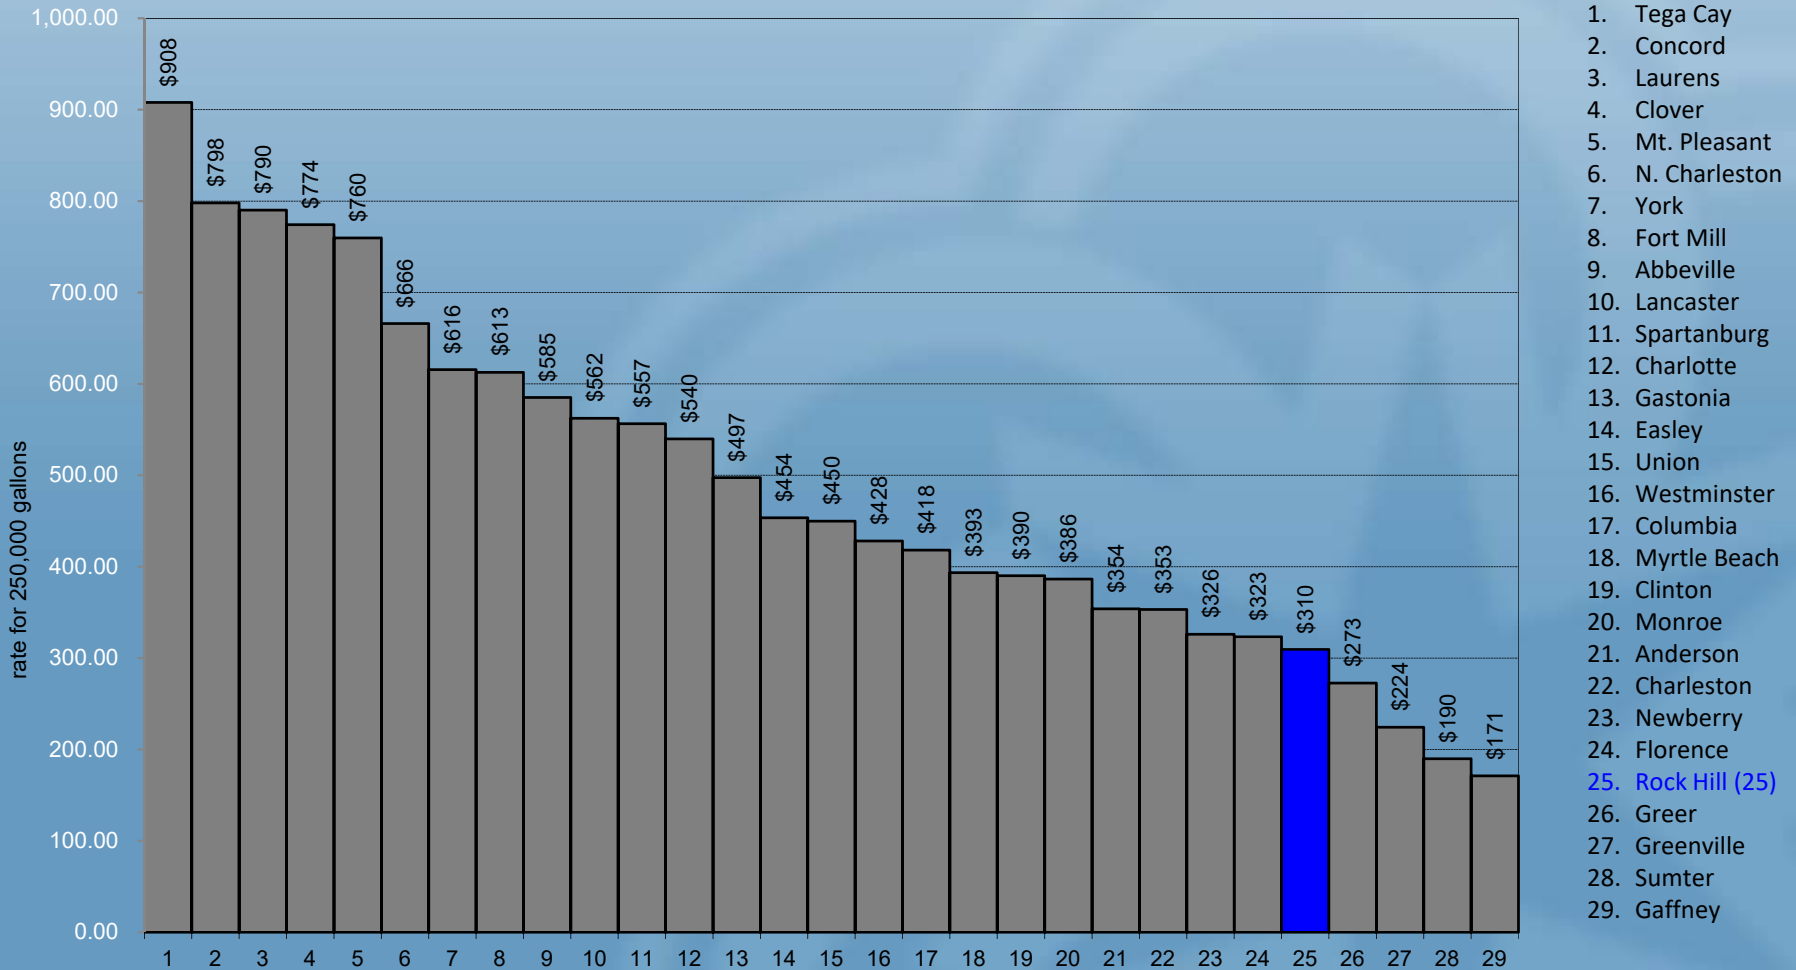

Comparison of Water Rates

Rock Hill Commercial Rates Compared to S.C. Cities, PMPA Cities, Regional Cities, & York County Cities