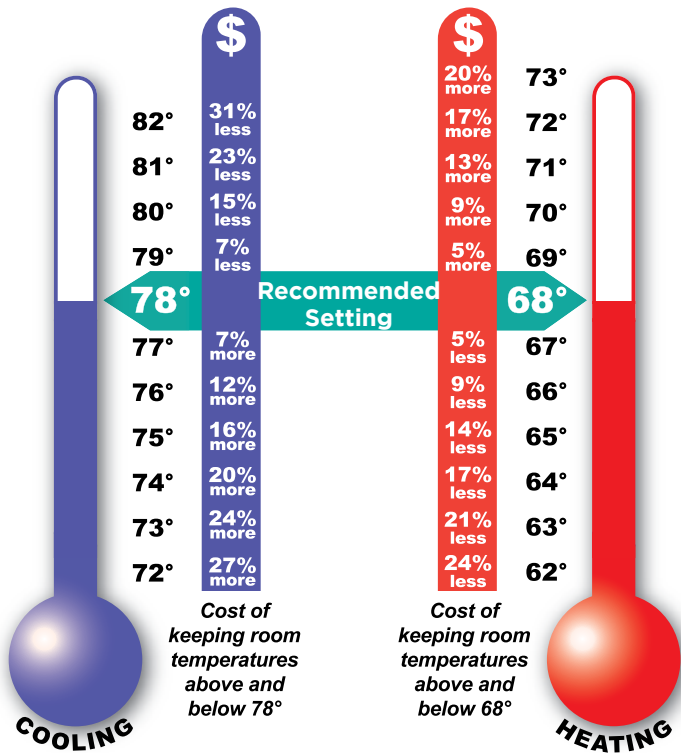

Heating and cooling
make up the biggest part of
your electric costs.

A few degrees can
make a BIG difference!

Customer Service: 803-325-2500