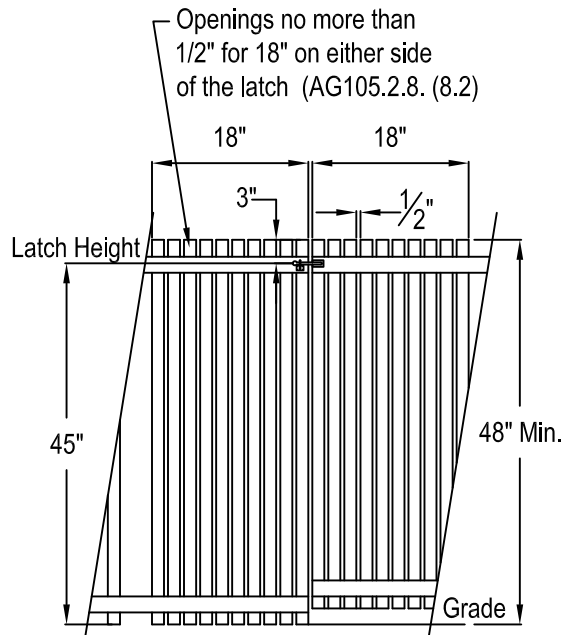

Pool Side

Back side of gate (pool side)

Latch Location Requirements 48" Barrier Latch Requirements