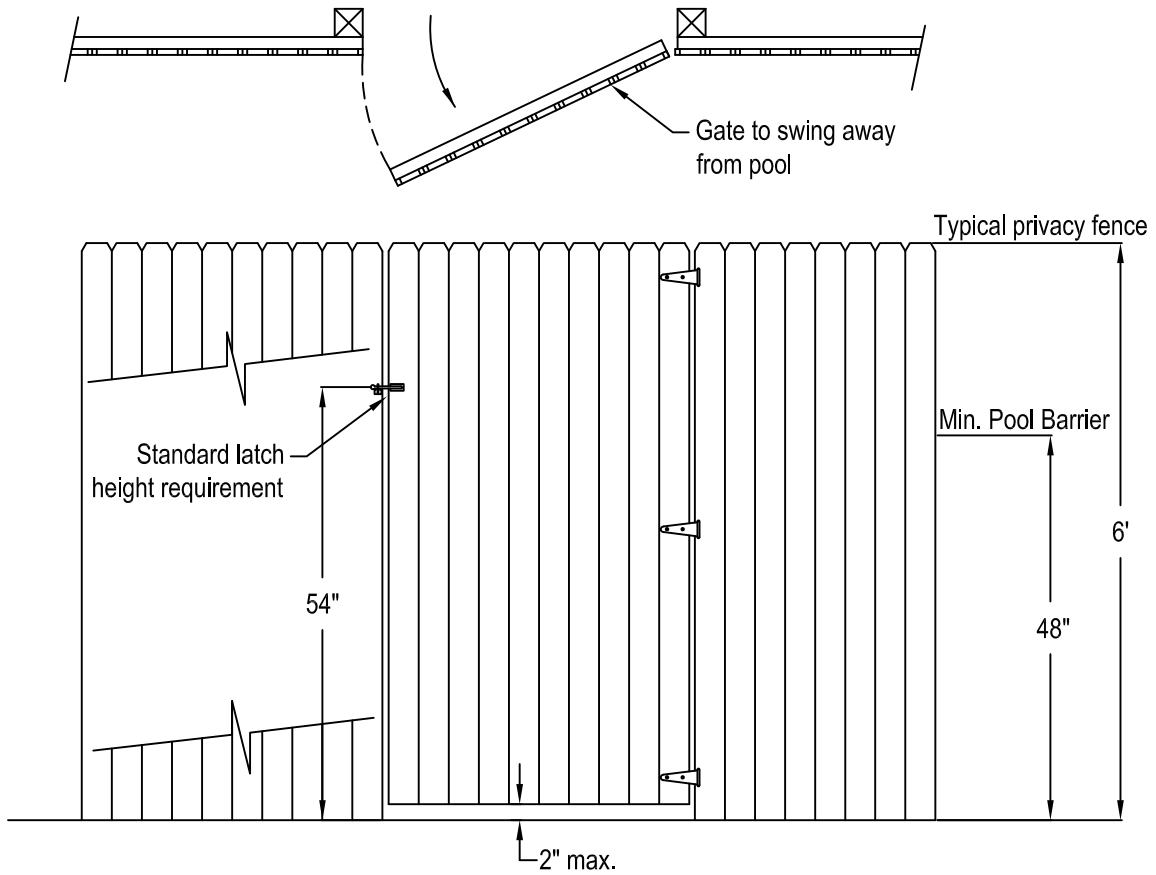

Pool Side

Back side of gate (pool side)

Latch Location Requirements 48" Barrier Latch Requirements