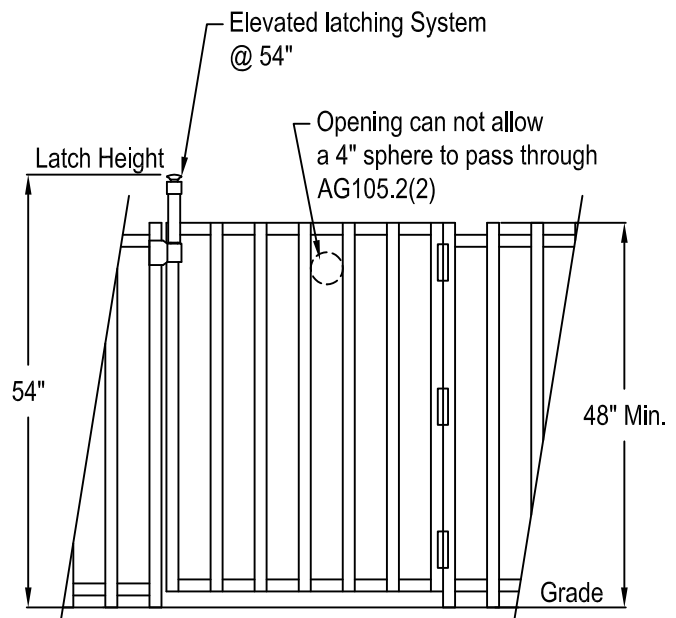

Pool Side

Back side of gate (pool side)

Latch Location Requirements 48" Barrier Latch Requirements