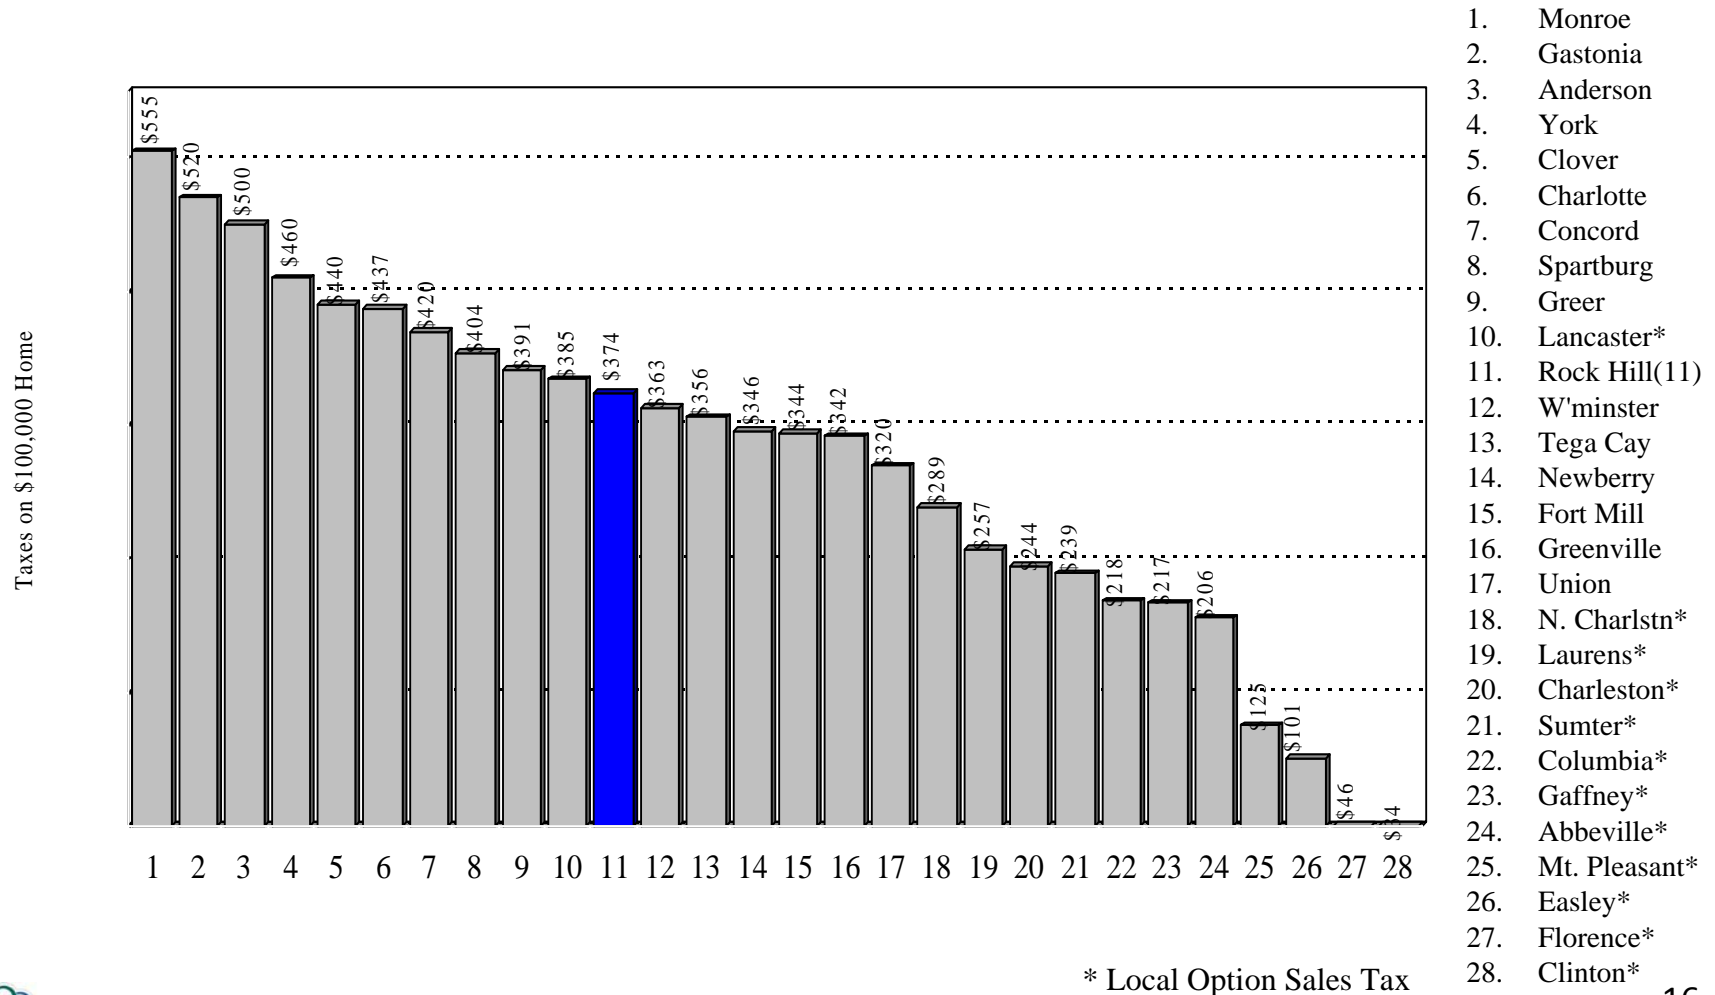

Comparison of Annual Taxes

Rock Hill City Residential Taxes Compared to
S.C. Cities, PMPA Cities, Regional Cities, & York County Cities