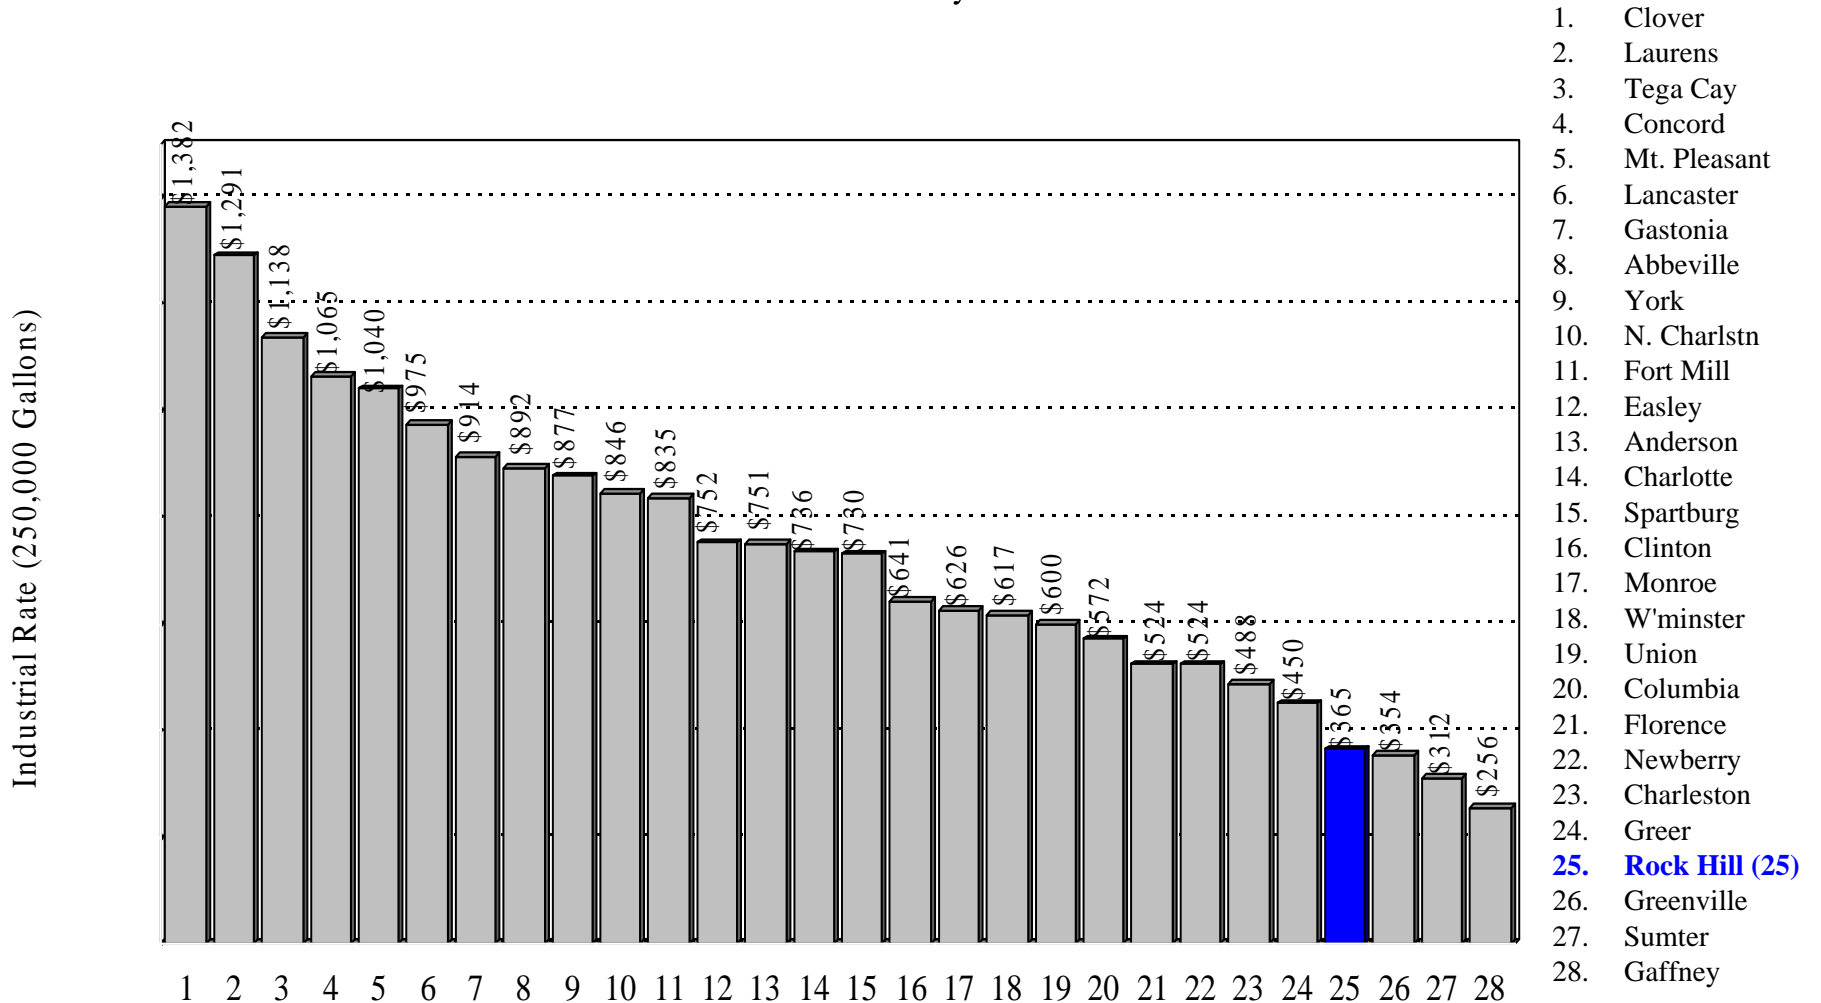

Comparison of Water Rates

Rock Hill Commercial Rates Compared to S.C. Cities, PMPA Cities, Regional Cities, & York County Cities

 Rock Hill, SC

Comparison of Water Rates

Rock Hill *Industrial* Rates Compared to S.C. Cities, PMPA Cities, Regional Cities, & York County Cities