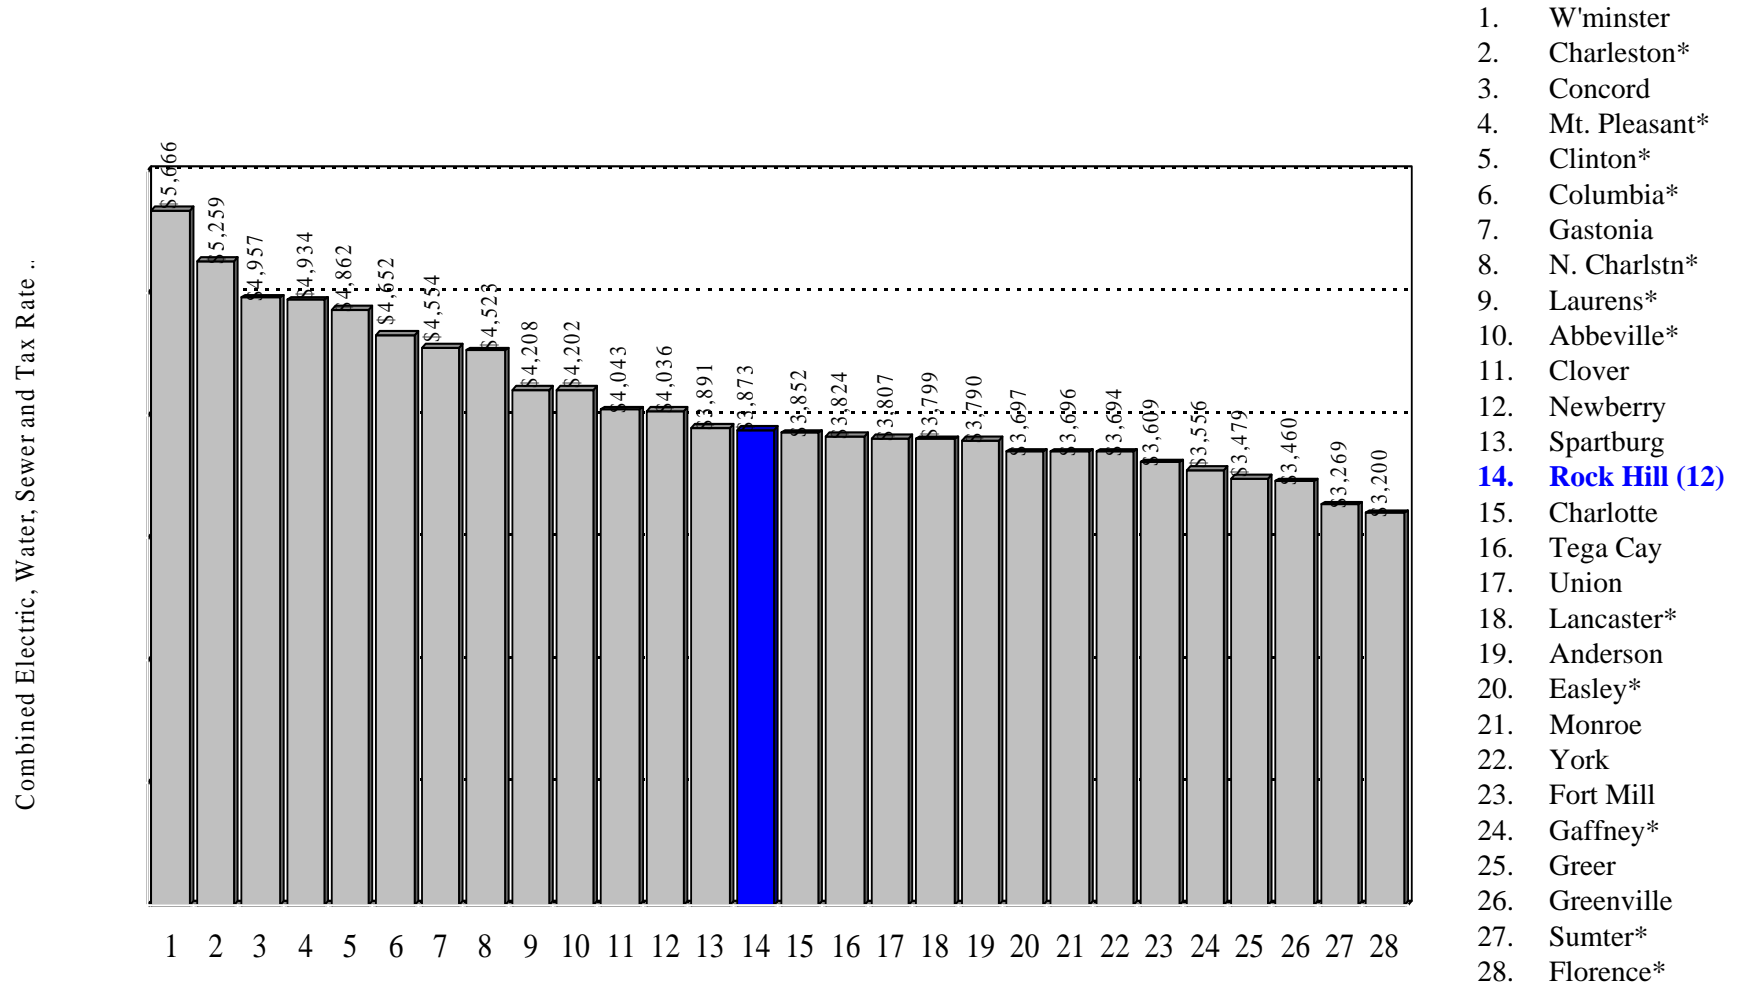

Comparison of Electric/Water/Wastewater/Tax Rates Rock Hill Commercial Rates/Taxes Compared to S.C. Cities, PMPA Cities, Regional Cities, & York County Cities

* Local Option Sales Tax