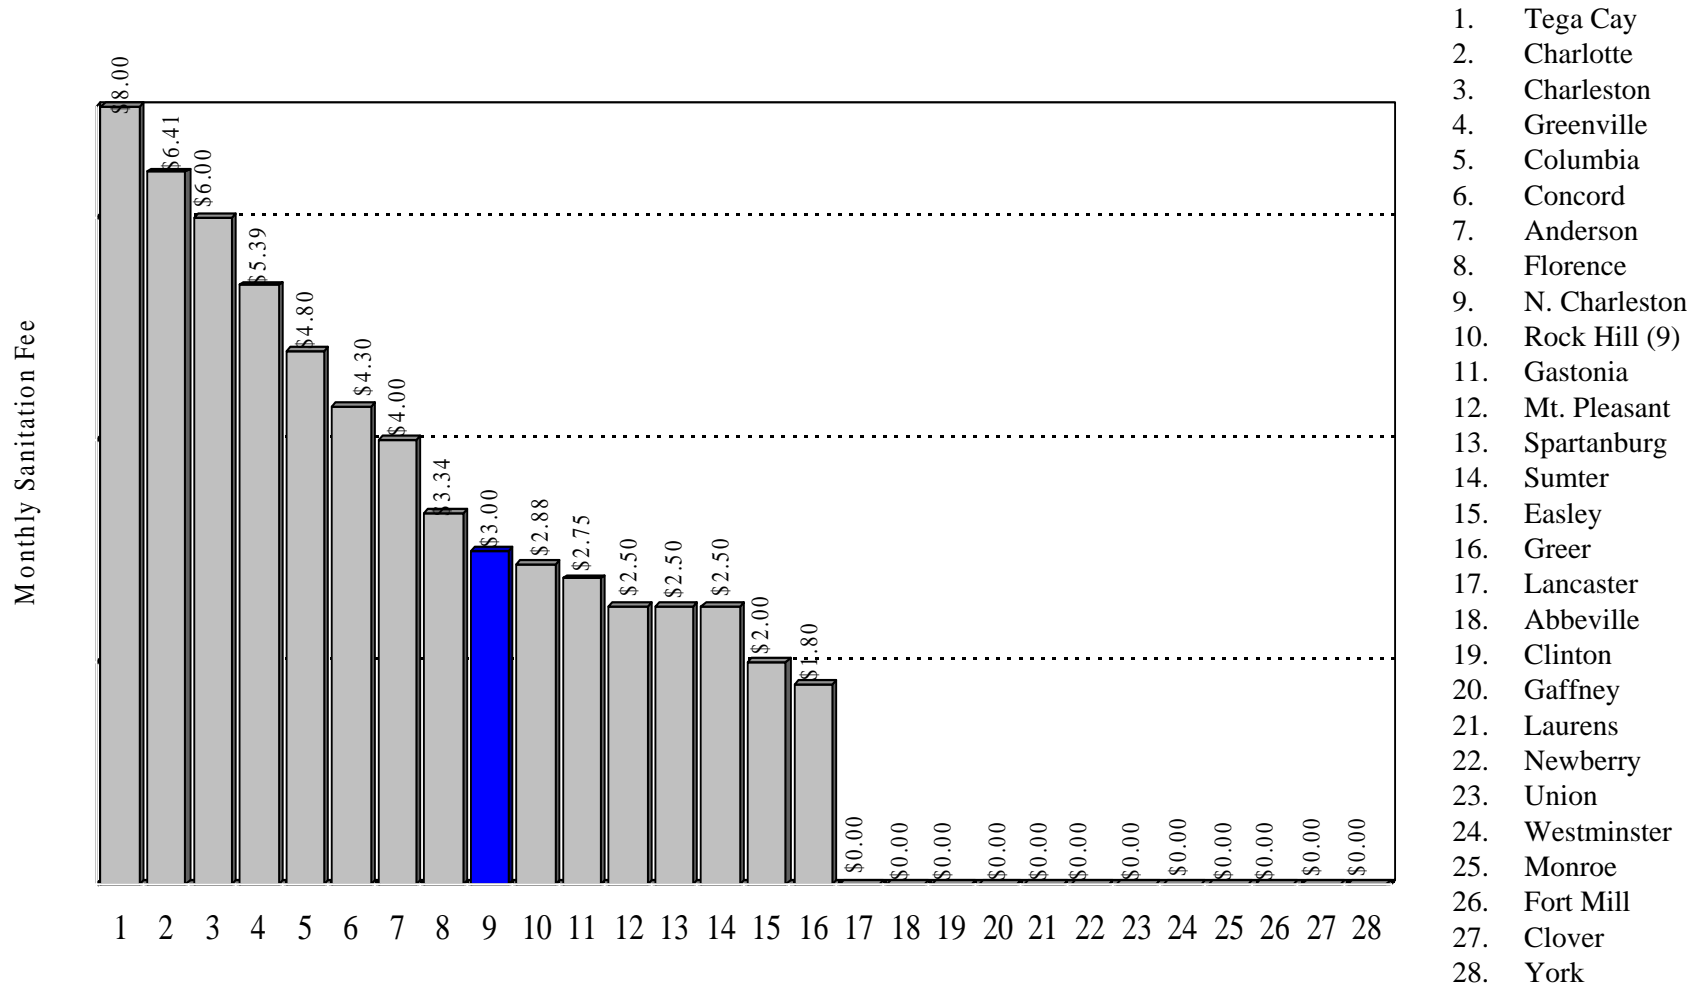

Comparison of Stormwater Rates

Rock Hill Residential Rates Compared to S.C. Cities, PMPA Cities, Regional Cities, & York County Cities