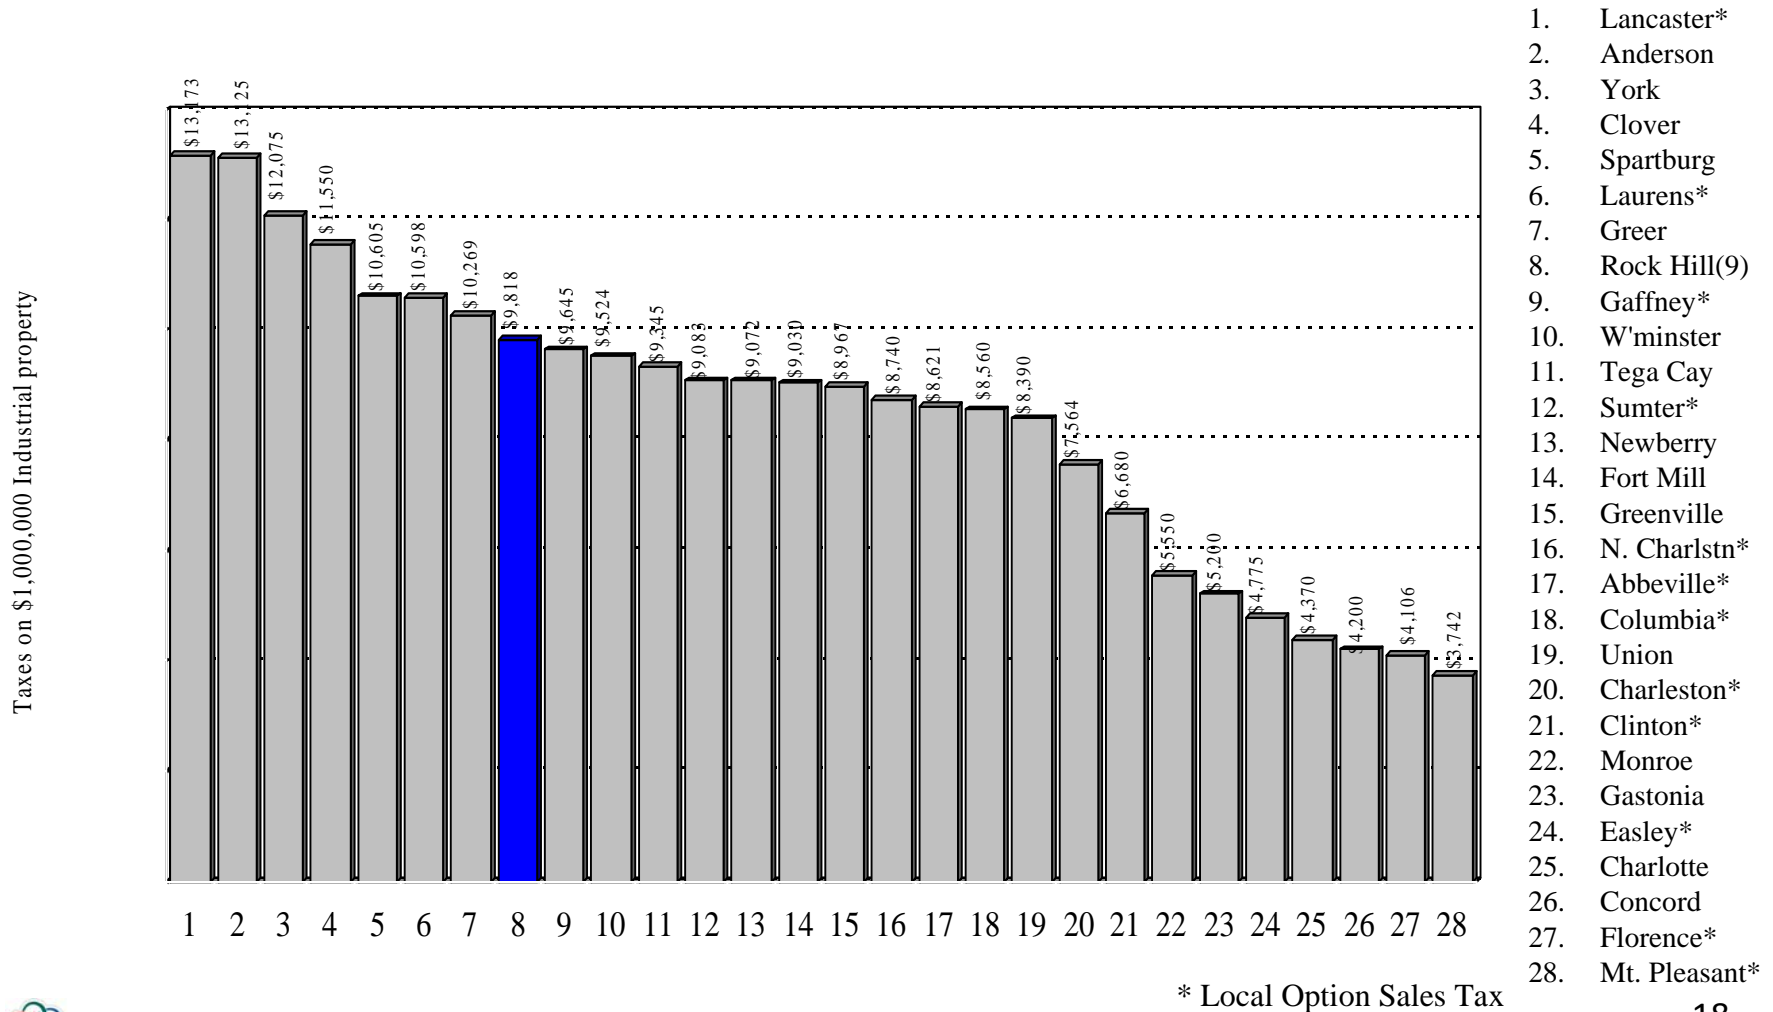

Comparison of Annual Taxes

Rock Hill City Commercial Taxes Compared to
S.C. Cities, PMPA Cities, Regional Cities, & York County Cities

* Local Option Sales Tax

Comparison of Annual Taxes

Rock Hill City Industrial Taxes Compared to
S.C. Cities, PMPA Cities, Regional Cities, & York County Cities