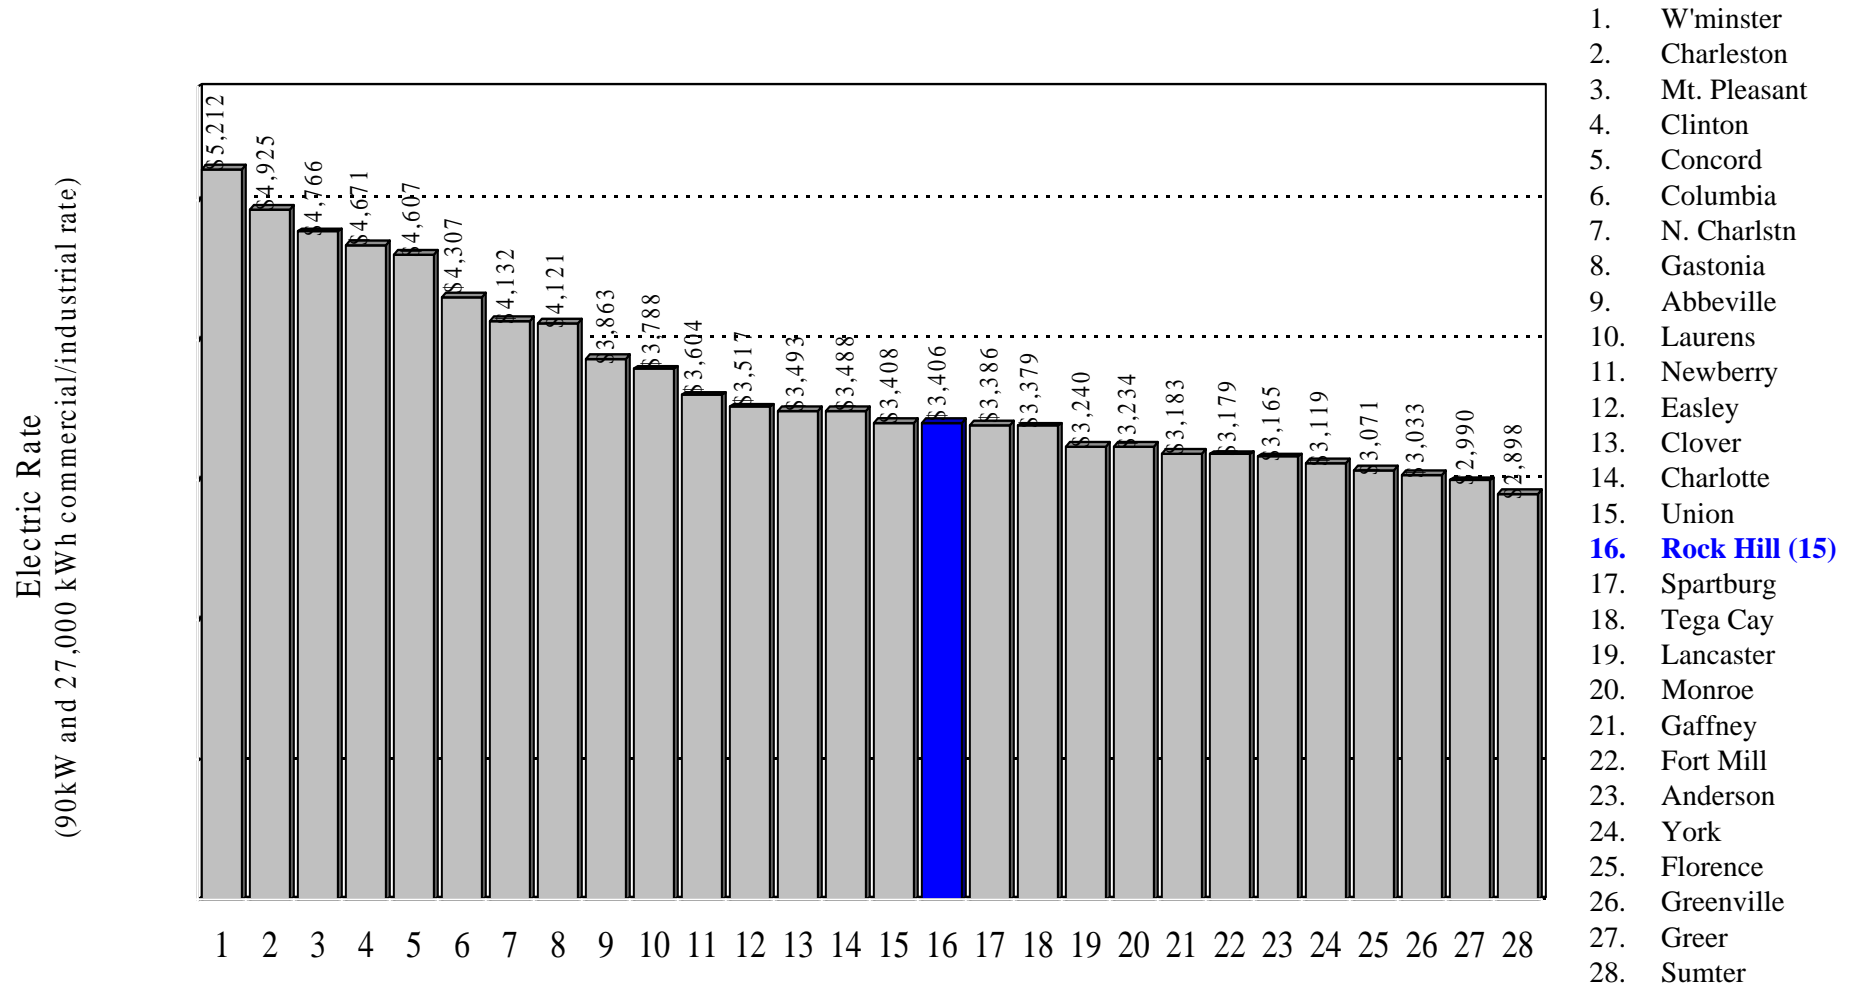

Comparison of Electric/Water/Wastewater Rates

Rock Hill Commercial Rates Compared to S.C. Cities, PMPA Cities, Regional Cities, & York County Cities