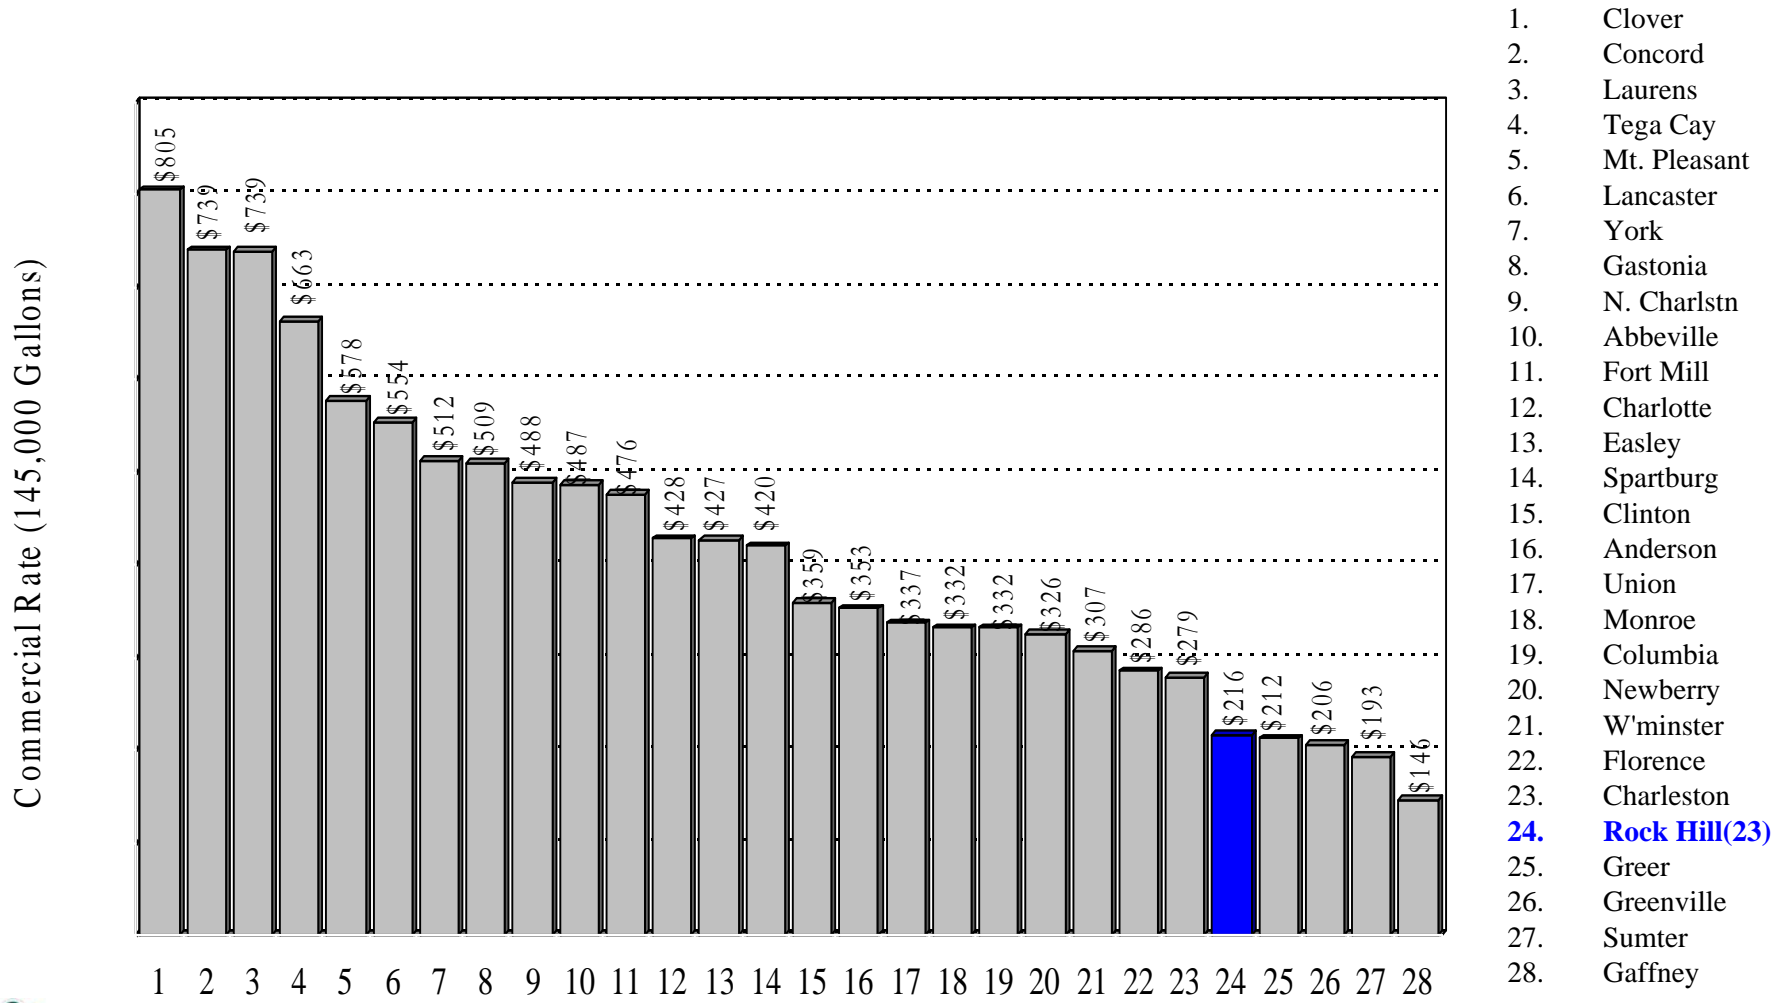

Comparison of Water Rates

Rock Hill Commercial Rates Compared to S.C. Cities, PMPA Cities, Regional Cities, & York County Cities

Rock Hill, SC