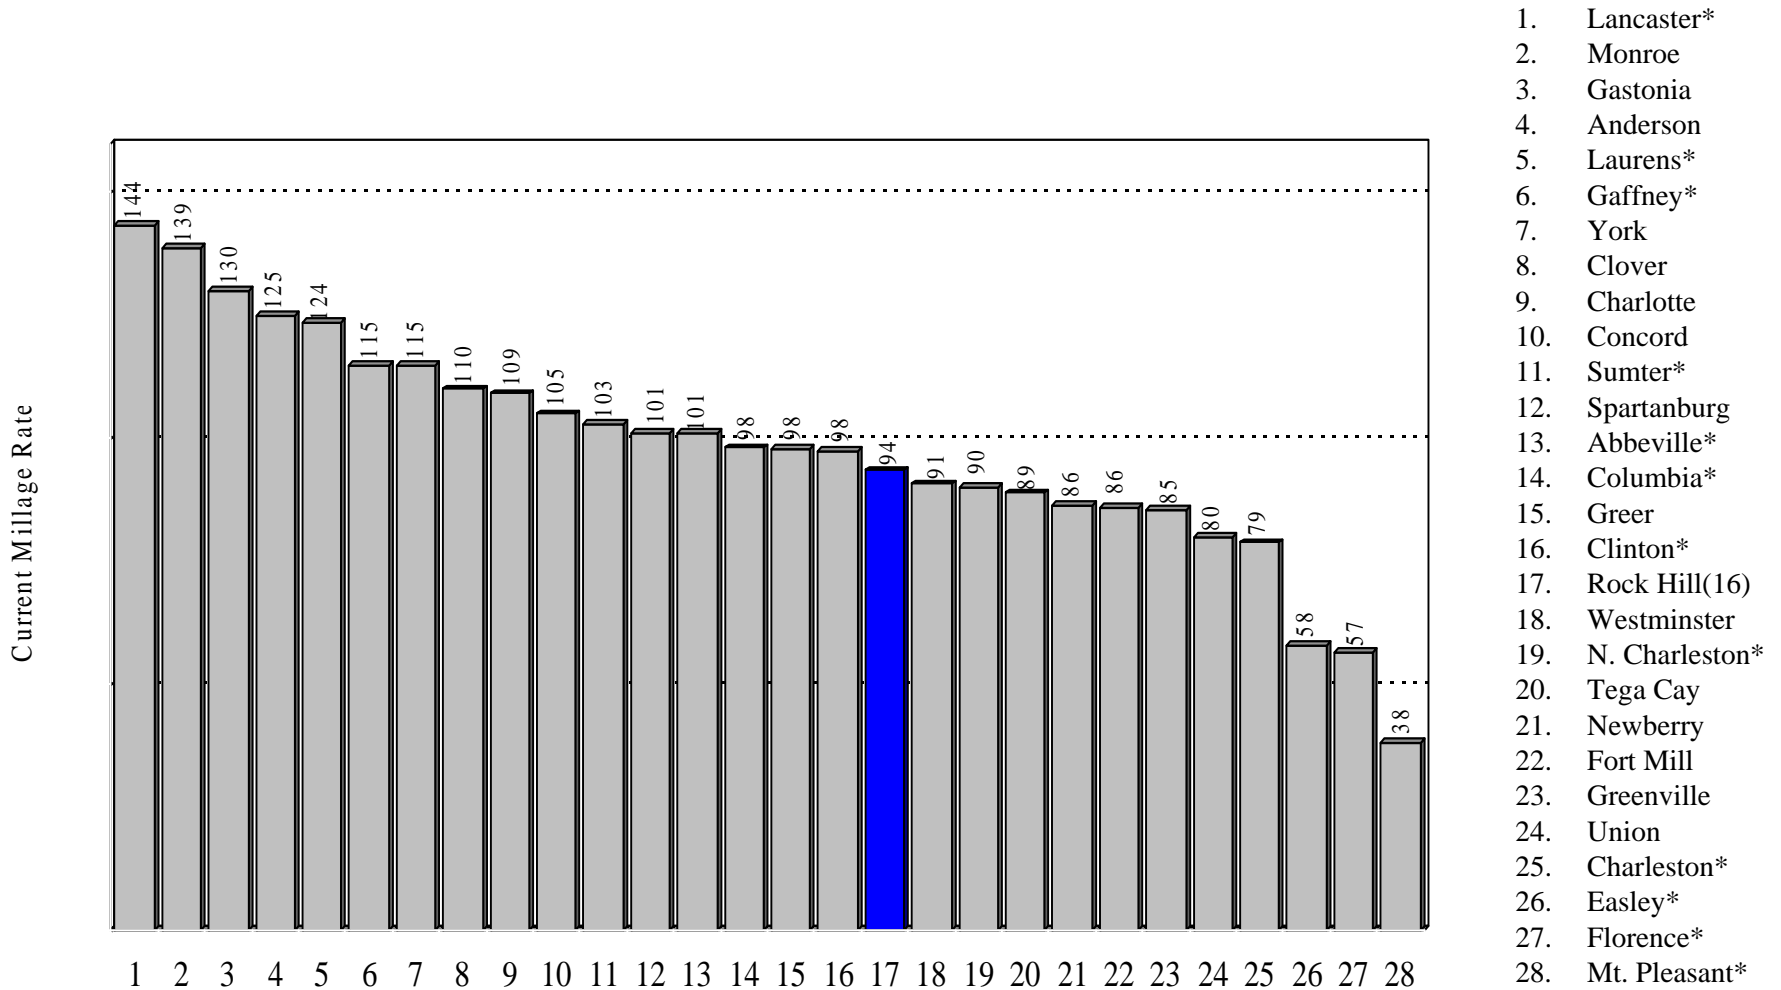

Comparison of City Tax Rates

Rock Hill City Tax Rates Compared to
S.C. Cities, PMPA Cities, Regional Cities, & York County Cities

Rock Hill, SC

* Local Option Sales Tax