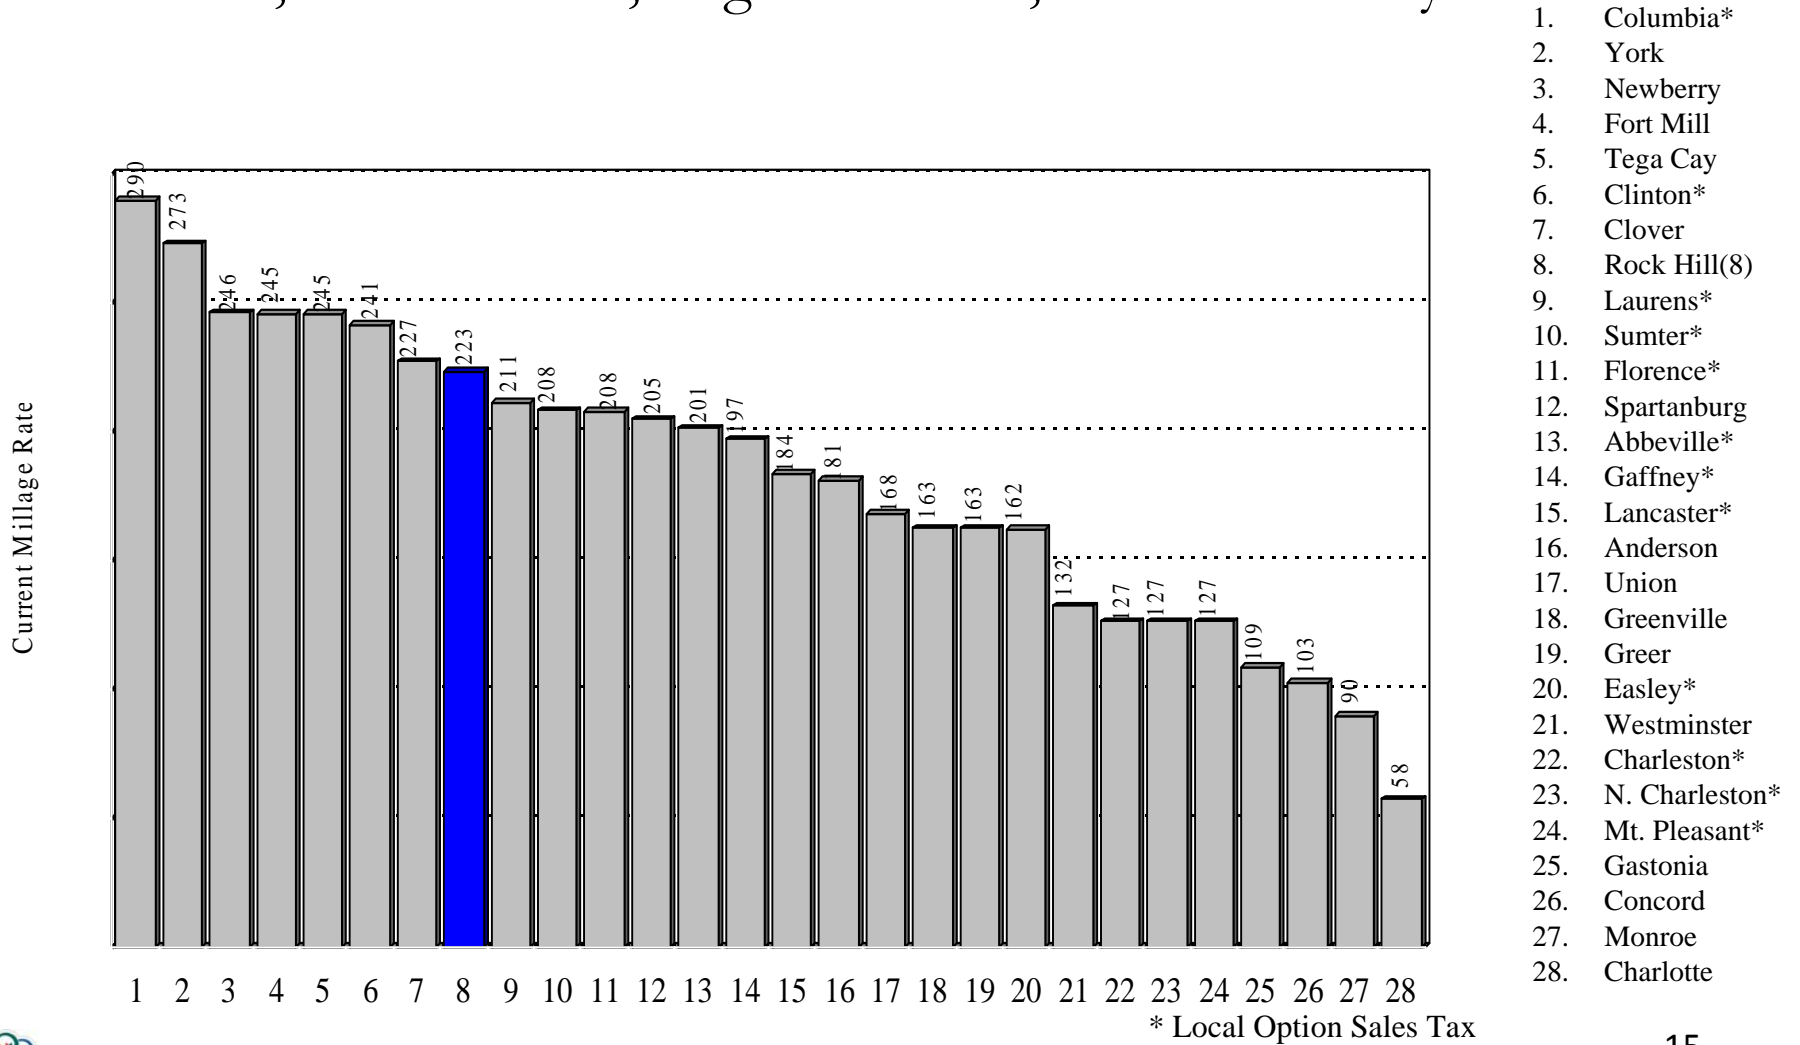

Comparison of School Tax Rates

Rock Hill School Tax Rates Compared to
S.C. Cities, PMPA Cities, Regional Cities, & York County Cities