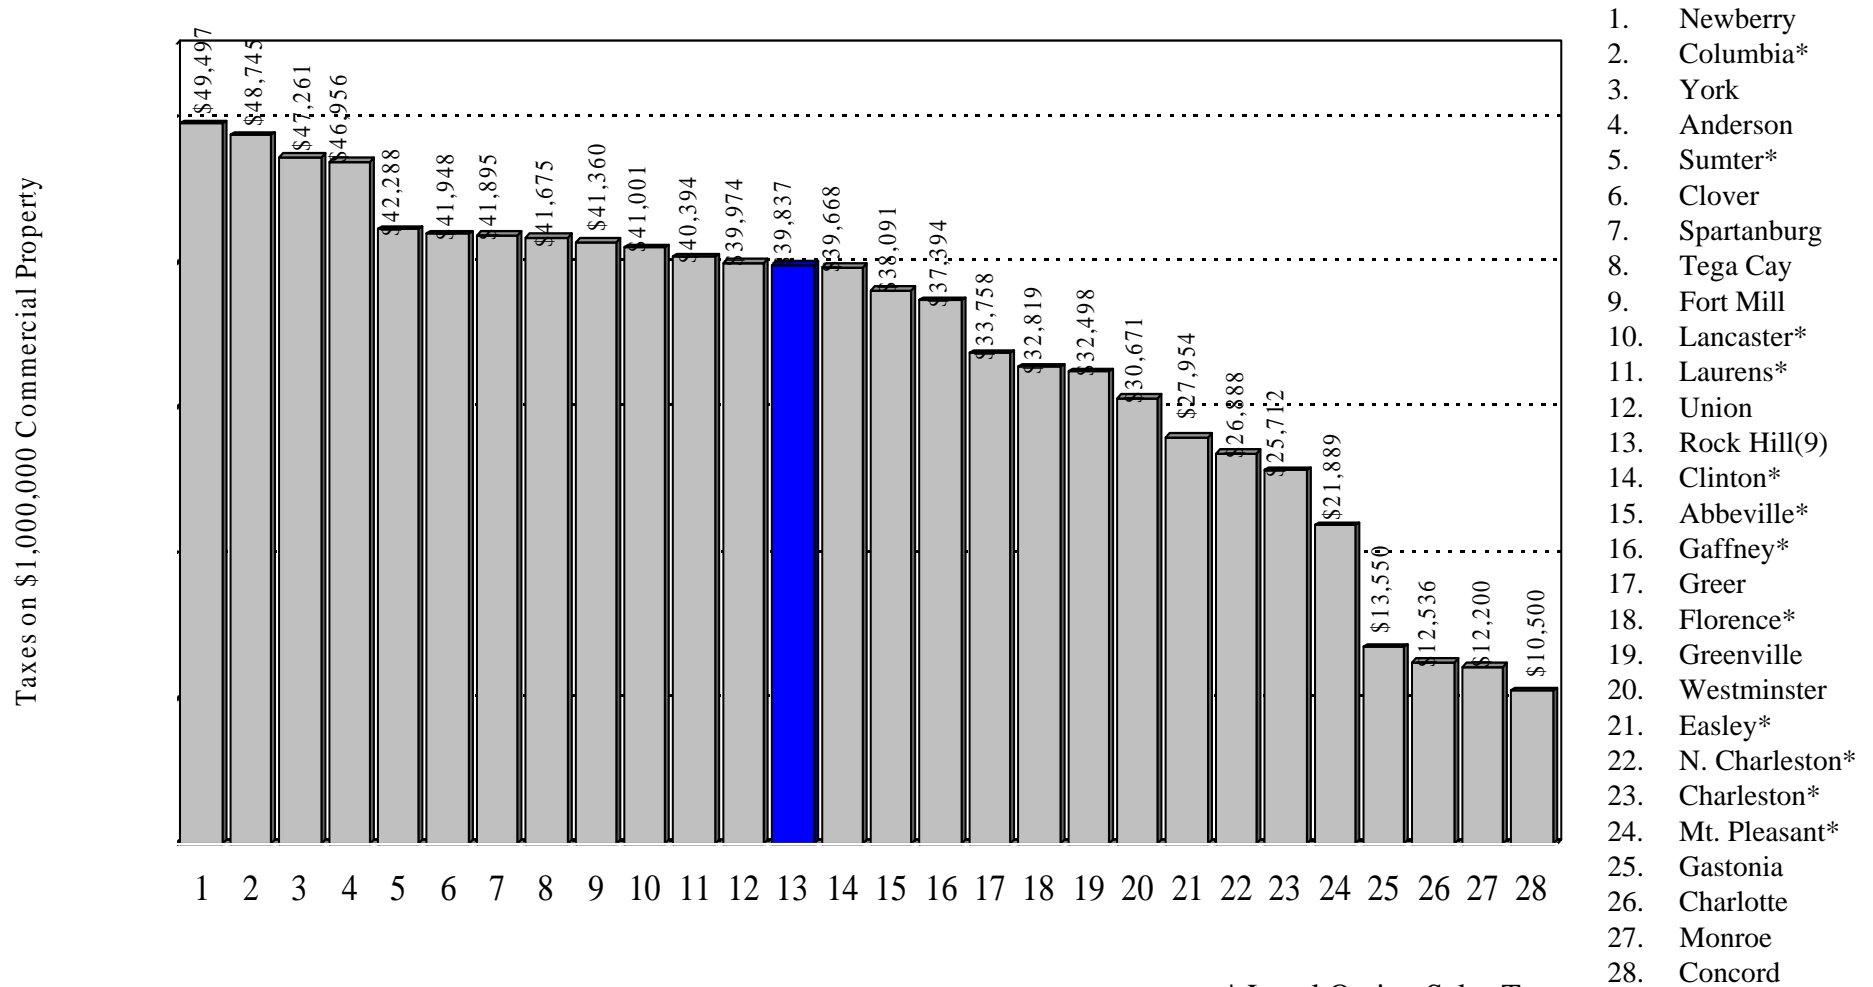

Comparison of Annual Taxes

Rock Hill City, County, & School *Industrial* Taxes Compared to S.C. Cities, PMPA Cities, Regional Cities, & York County Cities