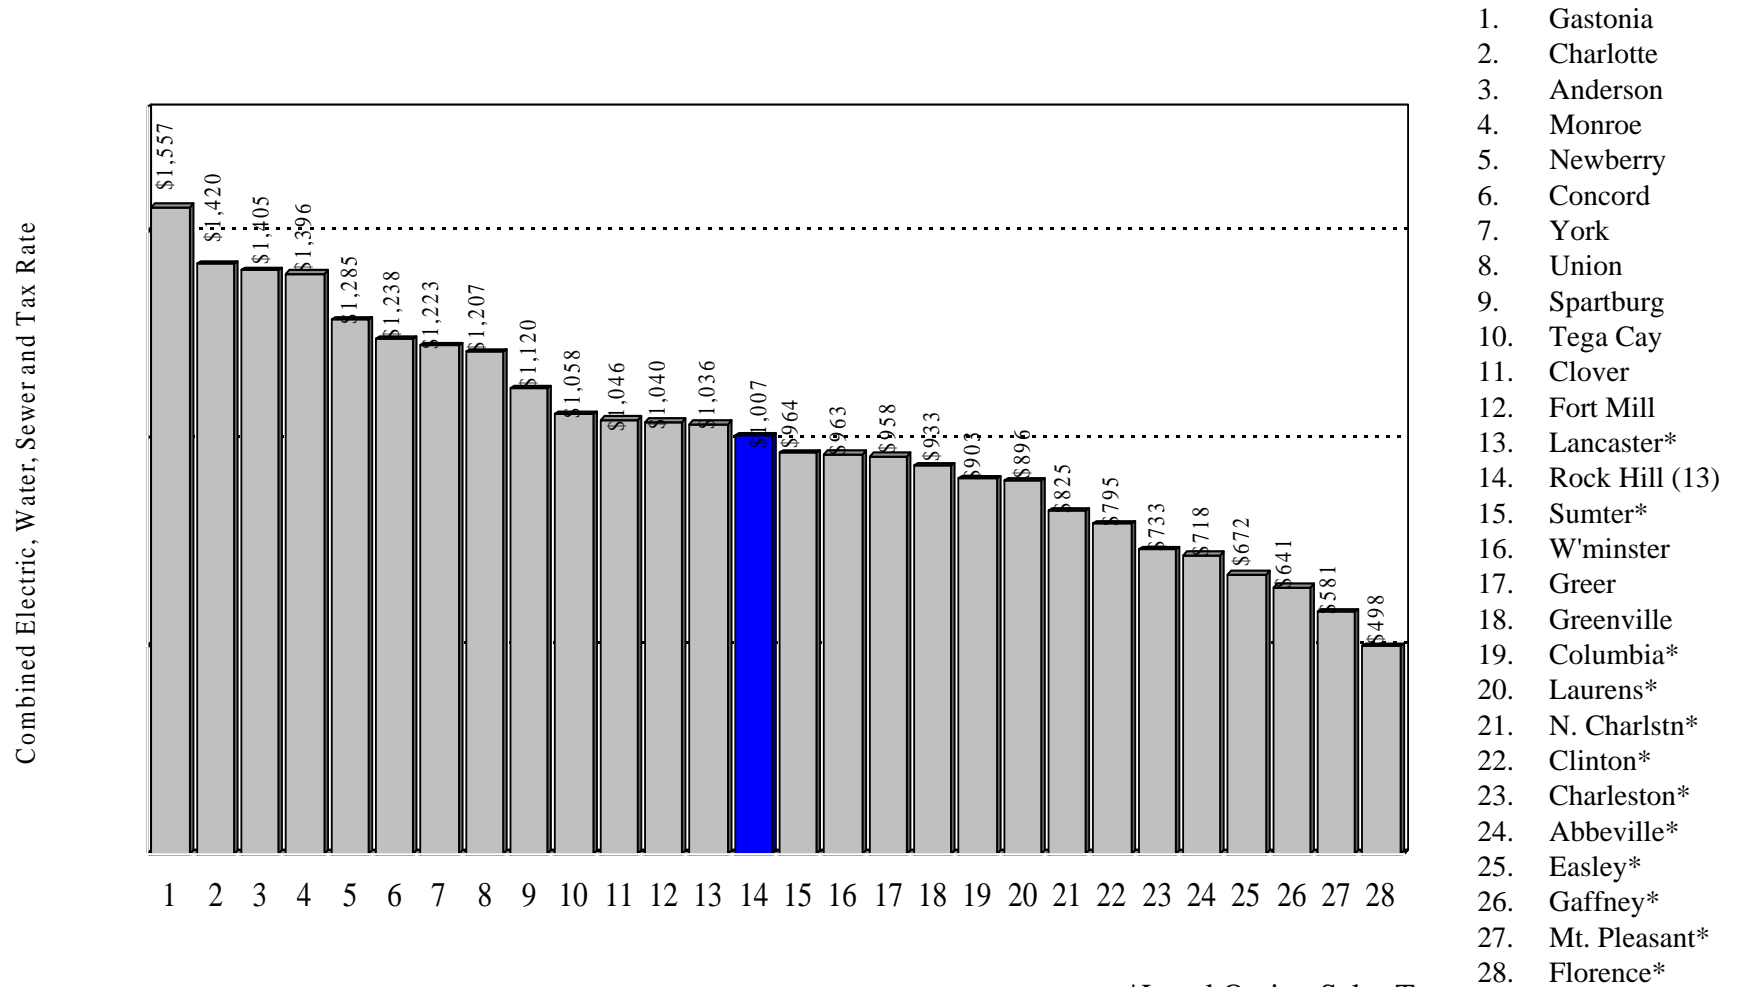

Comparison of Electric/Water/Wastewater/Tax Rates

Rock Hill Residential Rates/C-C-S Taxes Compared to S.C. Cities, PMPA Cities, Regional Cities, & York County Cities

*Local Option Sales Tax