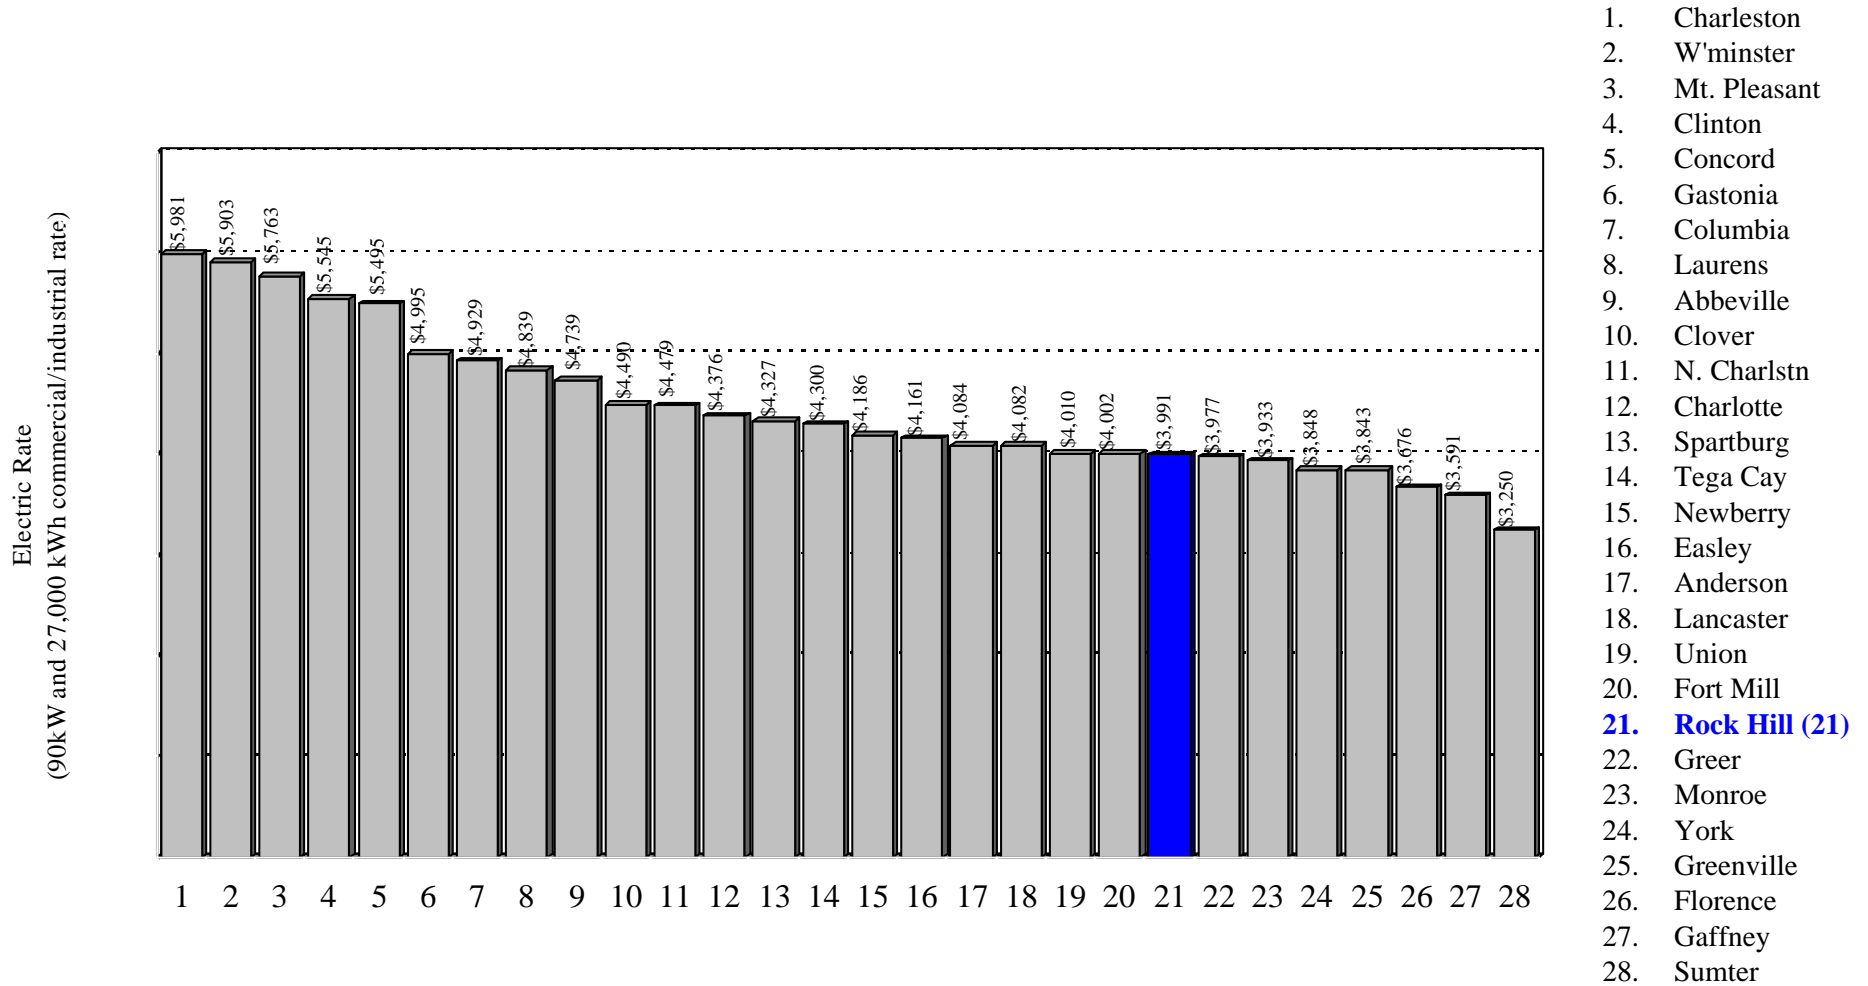

Comparison of Electric/Water/Wastewater Rates

Rock Hill *Industrial* Rates Compared to S.C. Cities, PMPA Cities, Regional Cities, & York County Cities