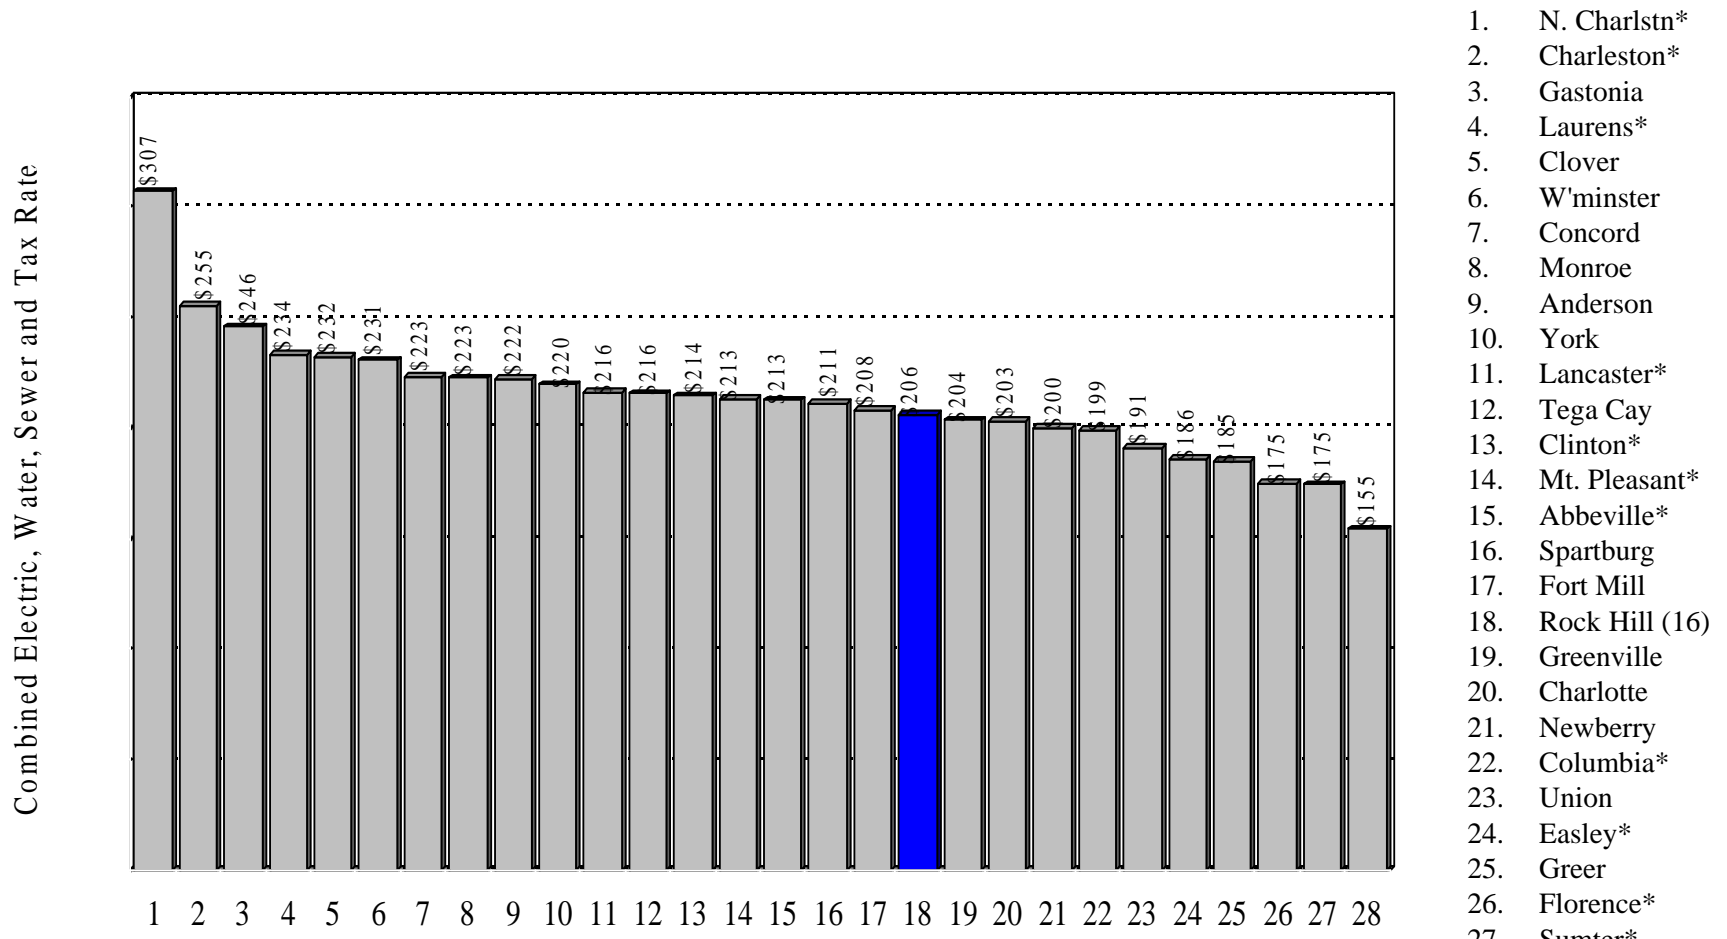

Comparison of Electric/Water/Wastewater/Tax Rates Rock Hill Residential Rates/Taxes Compared to S.C. Cities, PMPA Cities, Regional Cities, & York County Cities

* Local Option Sales Tax

Comparison of Electric/Water/Wastewater/Tax Rates