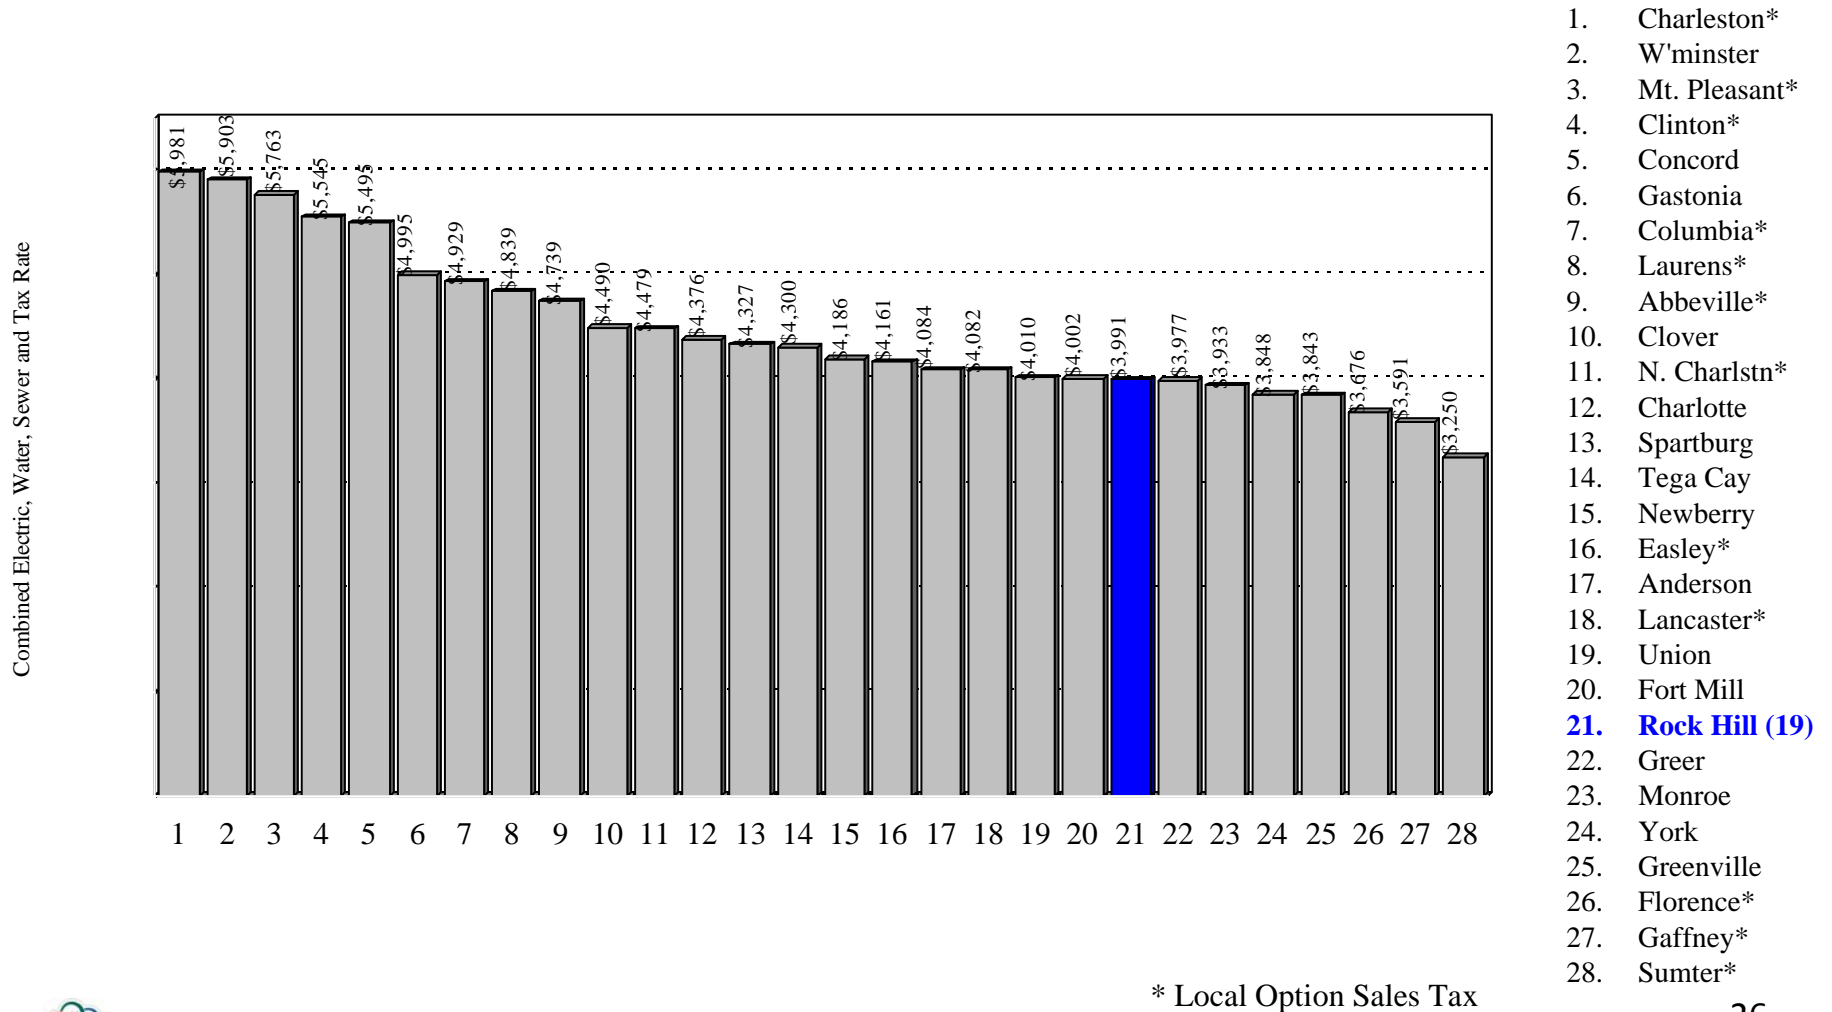

Comparison of Electric/Water/Wastewater/Tax Rates

Rock Hill *Industrial* Rates/Taxes Compared to S.C. Cities, PMPA Cities, Regional Cities, & York County Cities