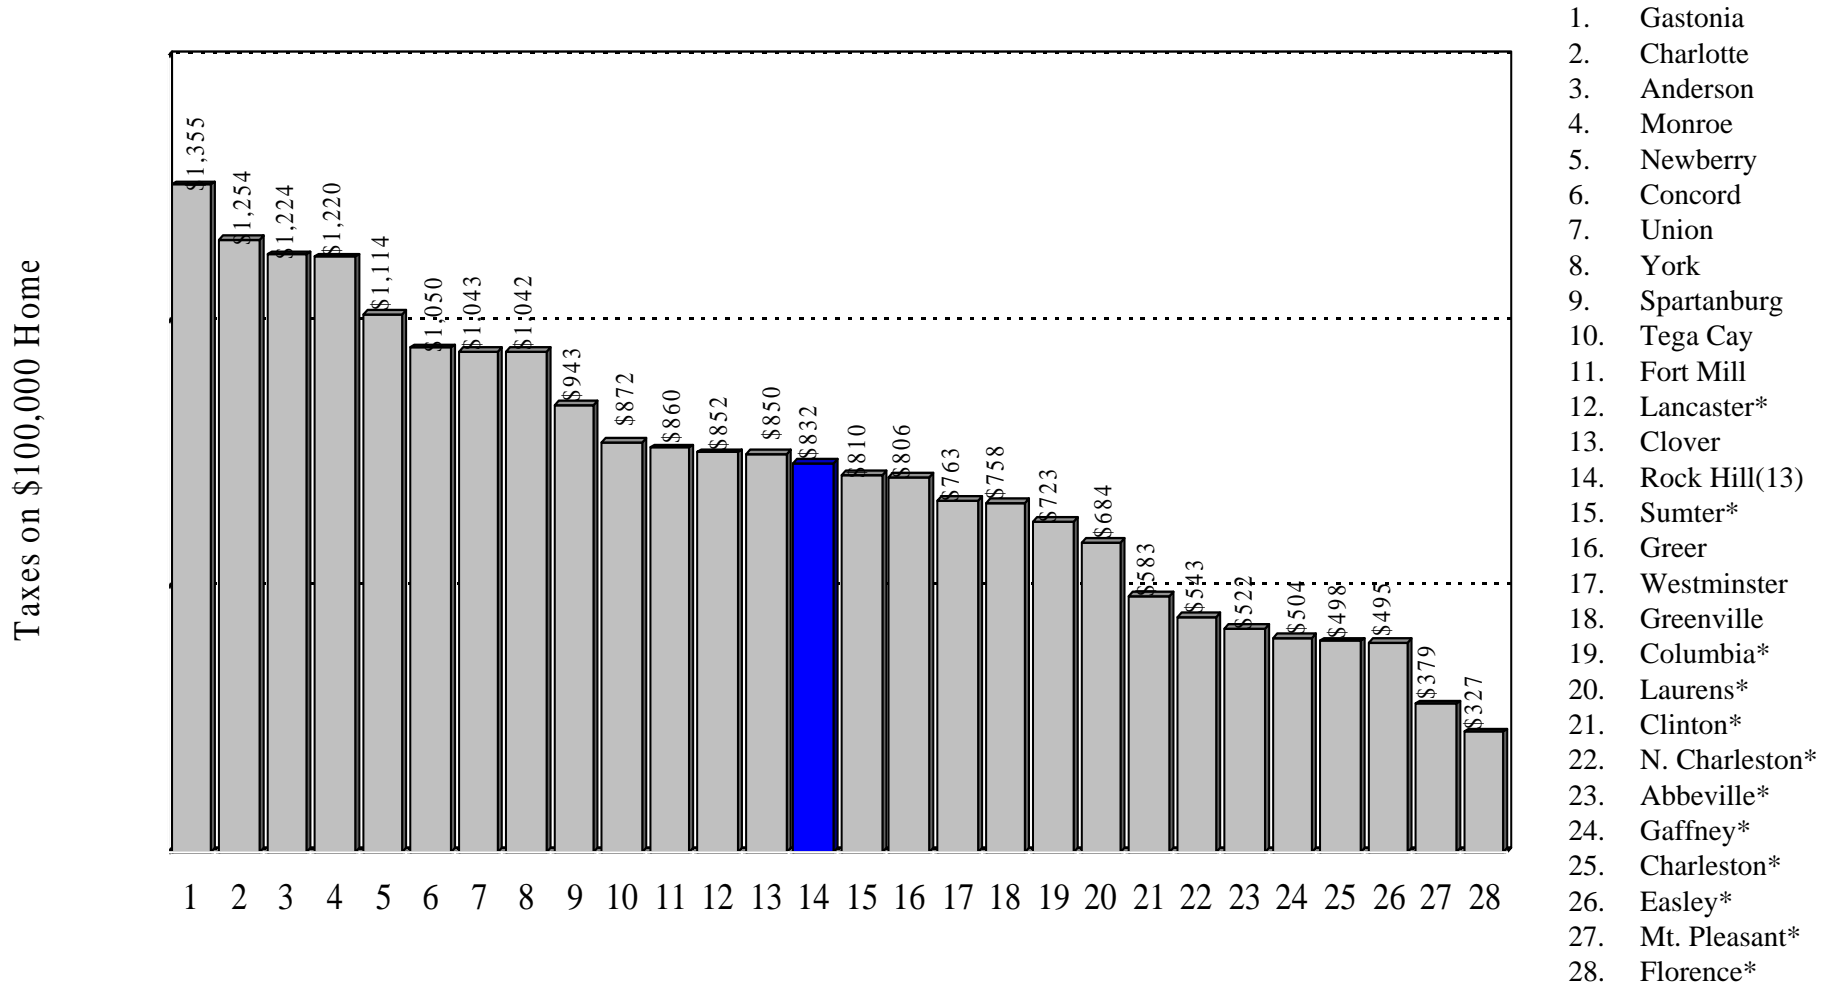

Comparison of Annual Taxes

Rock Hill City, County, & School Residential Taxes Compared to S.C. Cities, PMPA Cities, Regional Cities, & York County Cities

* Local Option Sales Tax