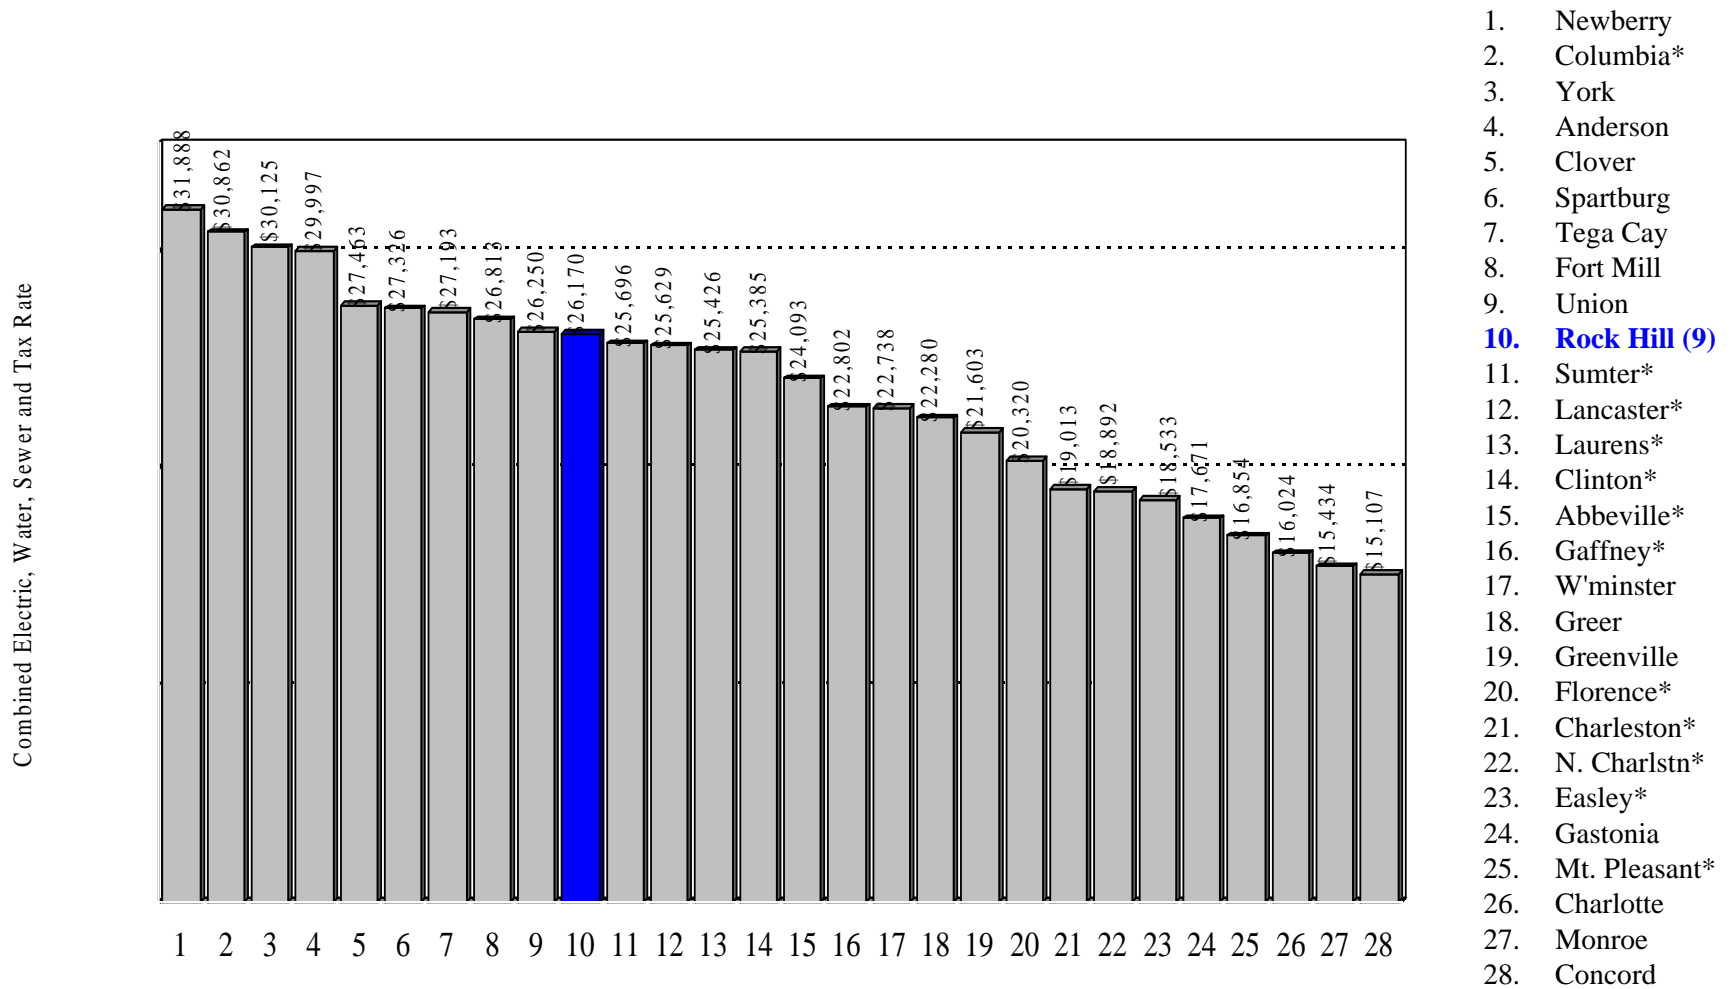

Comparison of Electric/Water/Wastewater/Tax Rates Rock Hill Commercial Rates/C-C-S Taxes Compared to S.C. Cities, PMPA Cities, Regional Cities, & York County Cities