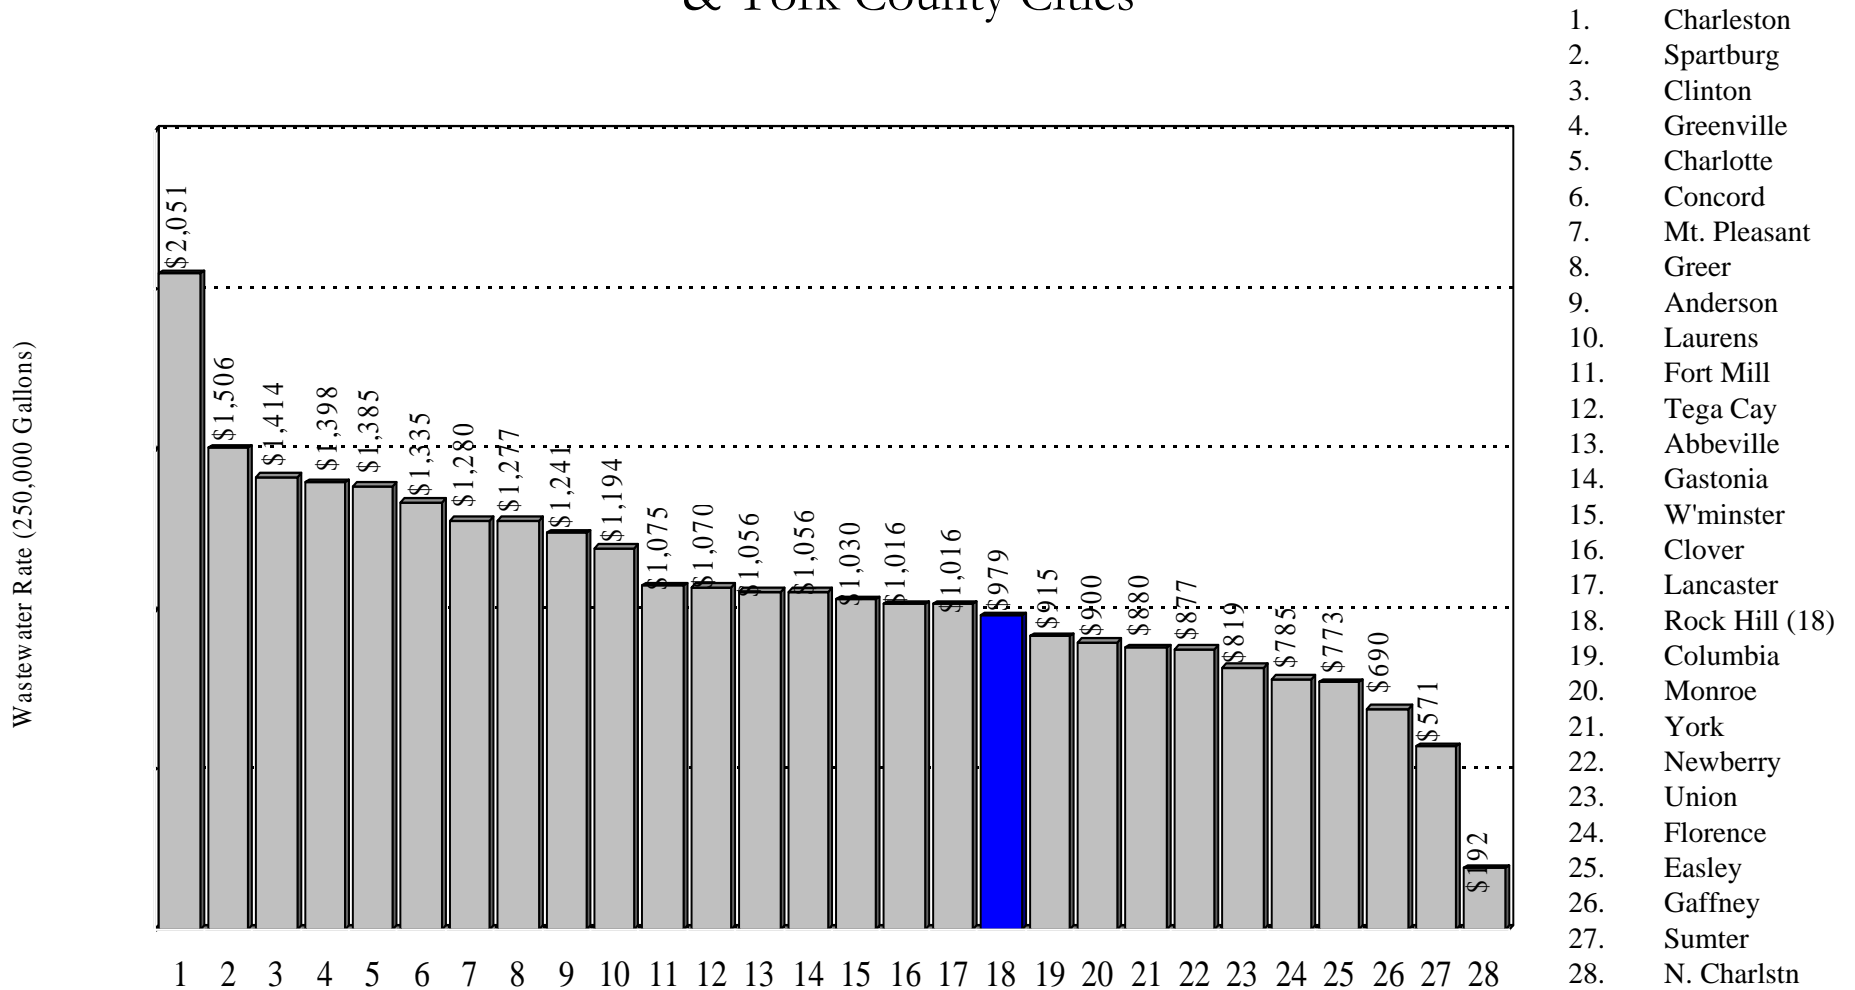

Comparison of Wastewater Rates

Rock Hill *Industrial* Rates Compared to S.C. Cities, PMPA Cities, Regional Cities, & York County Cities