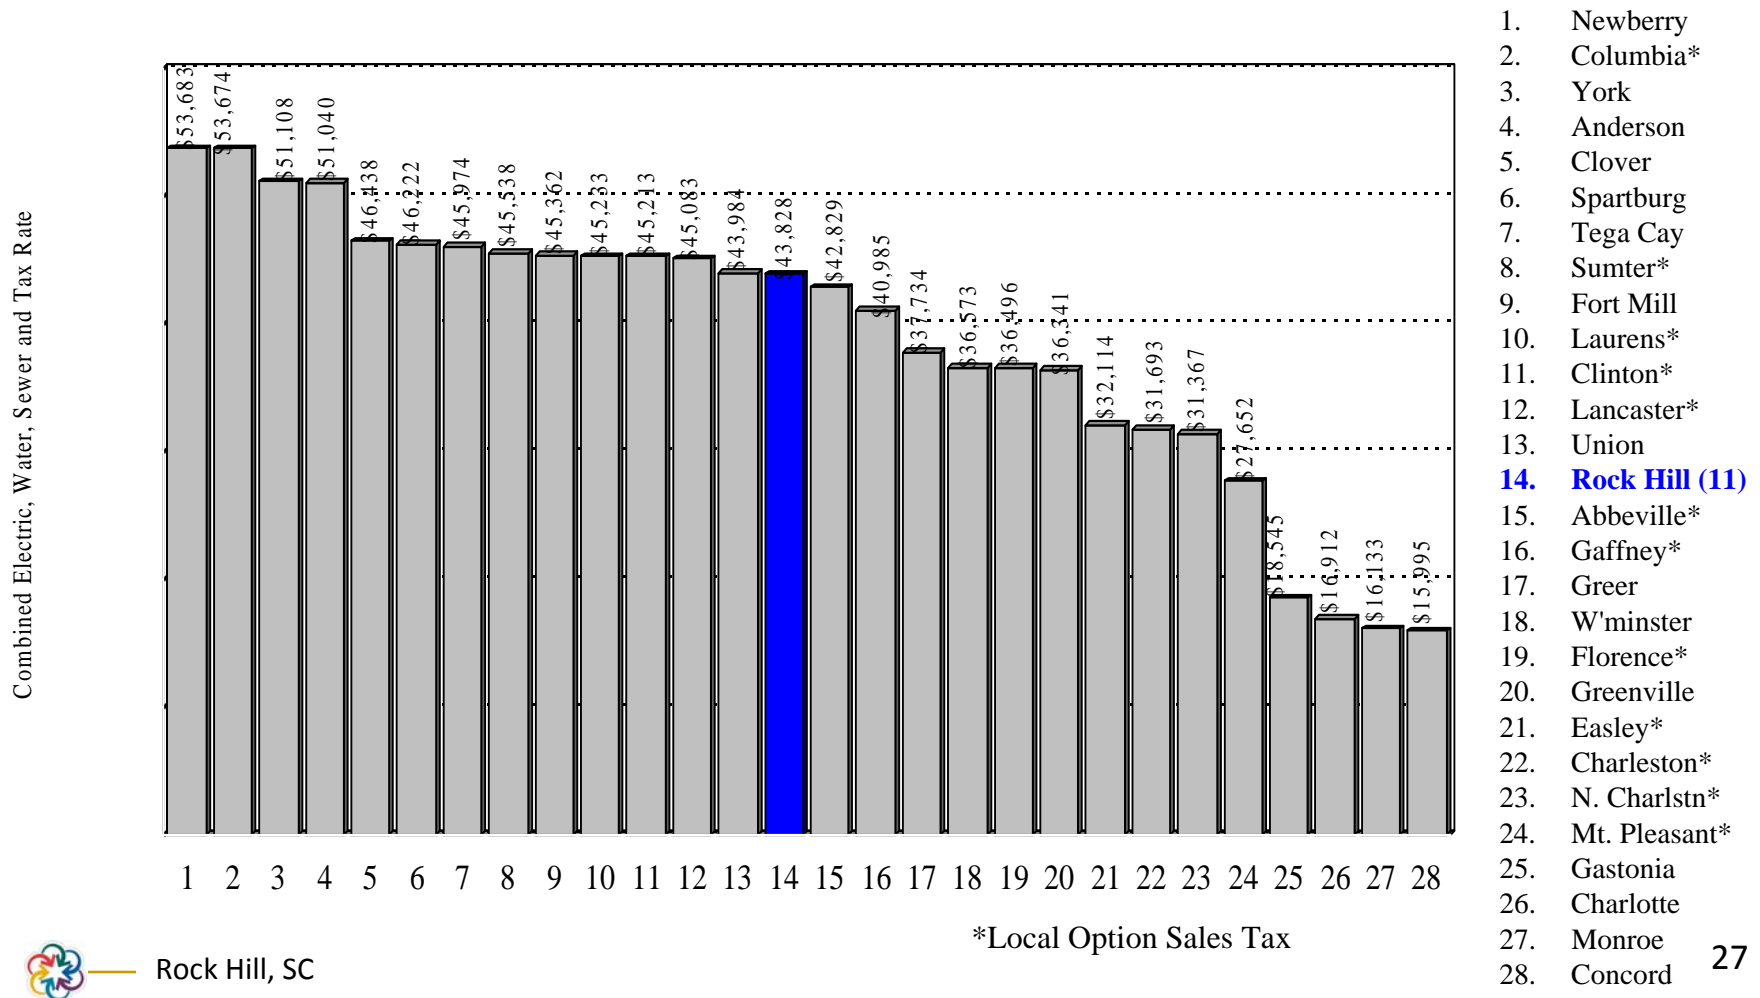

Comparison of Electric/Water/Wastewater/Tax Rates Rock Hill Industrial Rates/C-C-S Taxes Compared to S.C. Cities, PMPA Cities, Regional Cities, & York County Cities