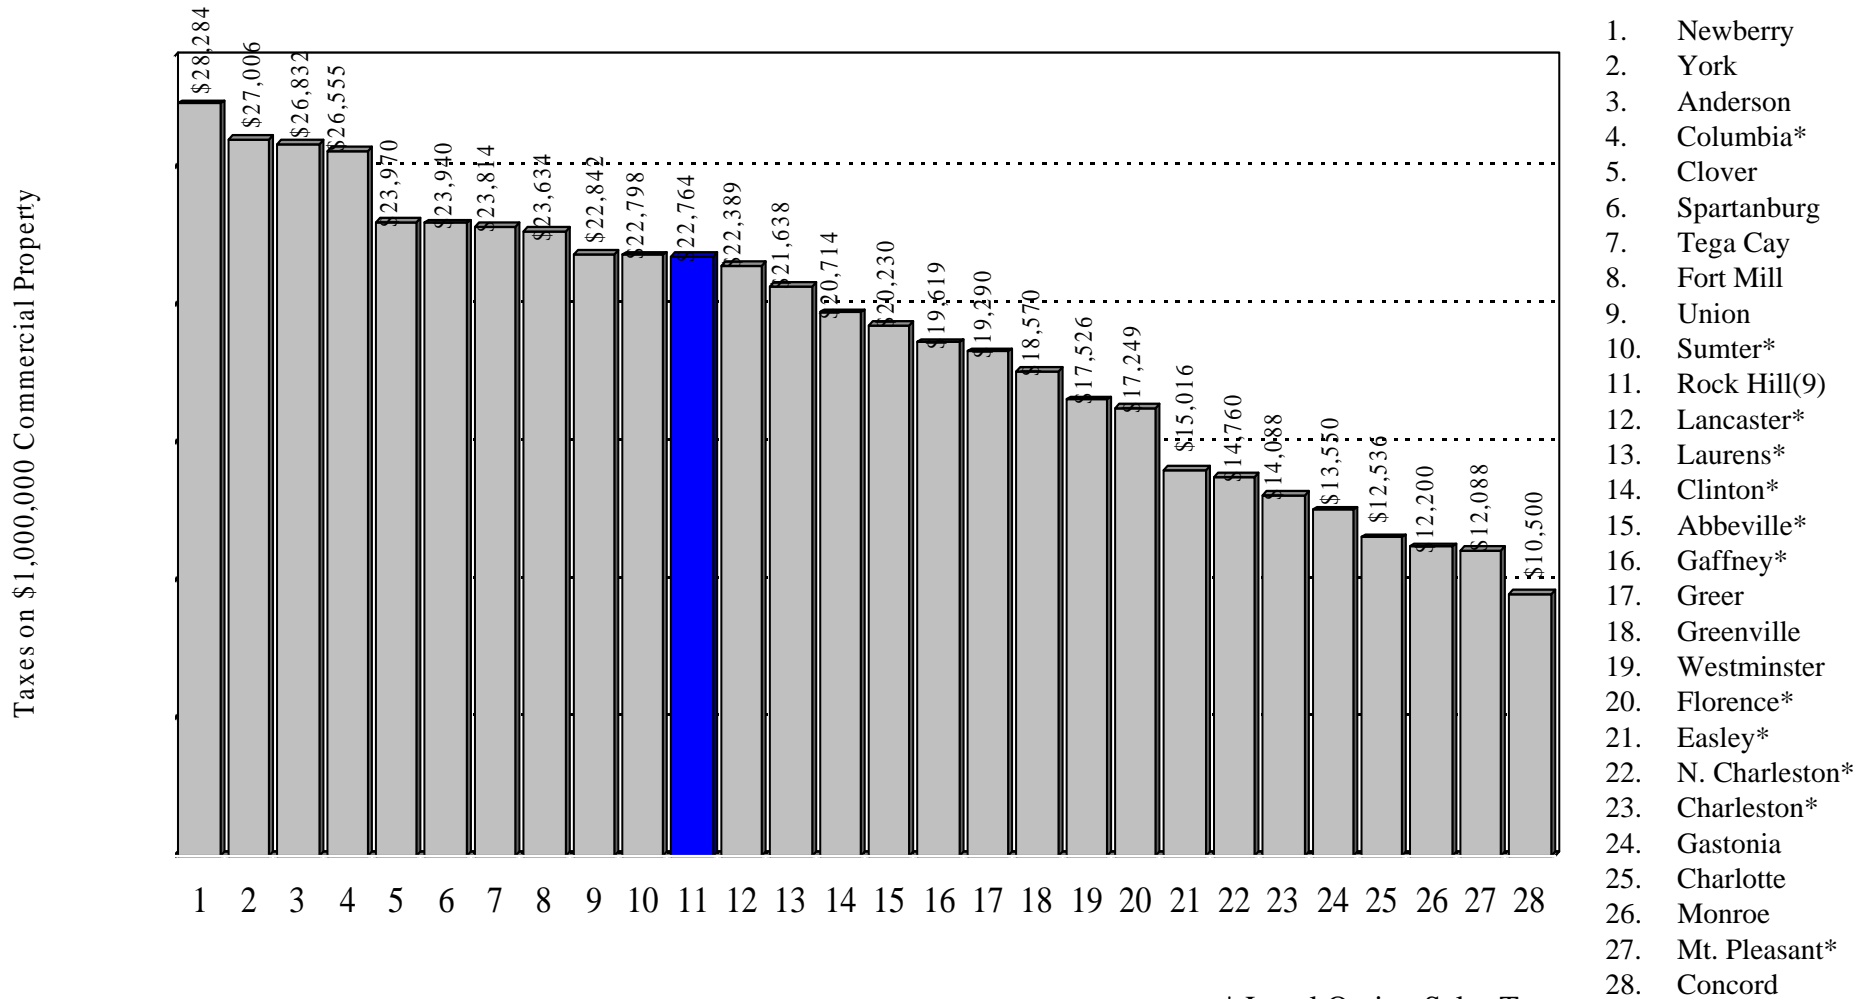

Comparison of Annual Taxes

Rock Hill City, County, & School Commercial Taxes Compared to S.C. Cities, PMPA Cities, Regional Cities, & York County Cities

* Local Option Sales Tax