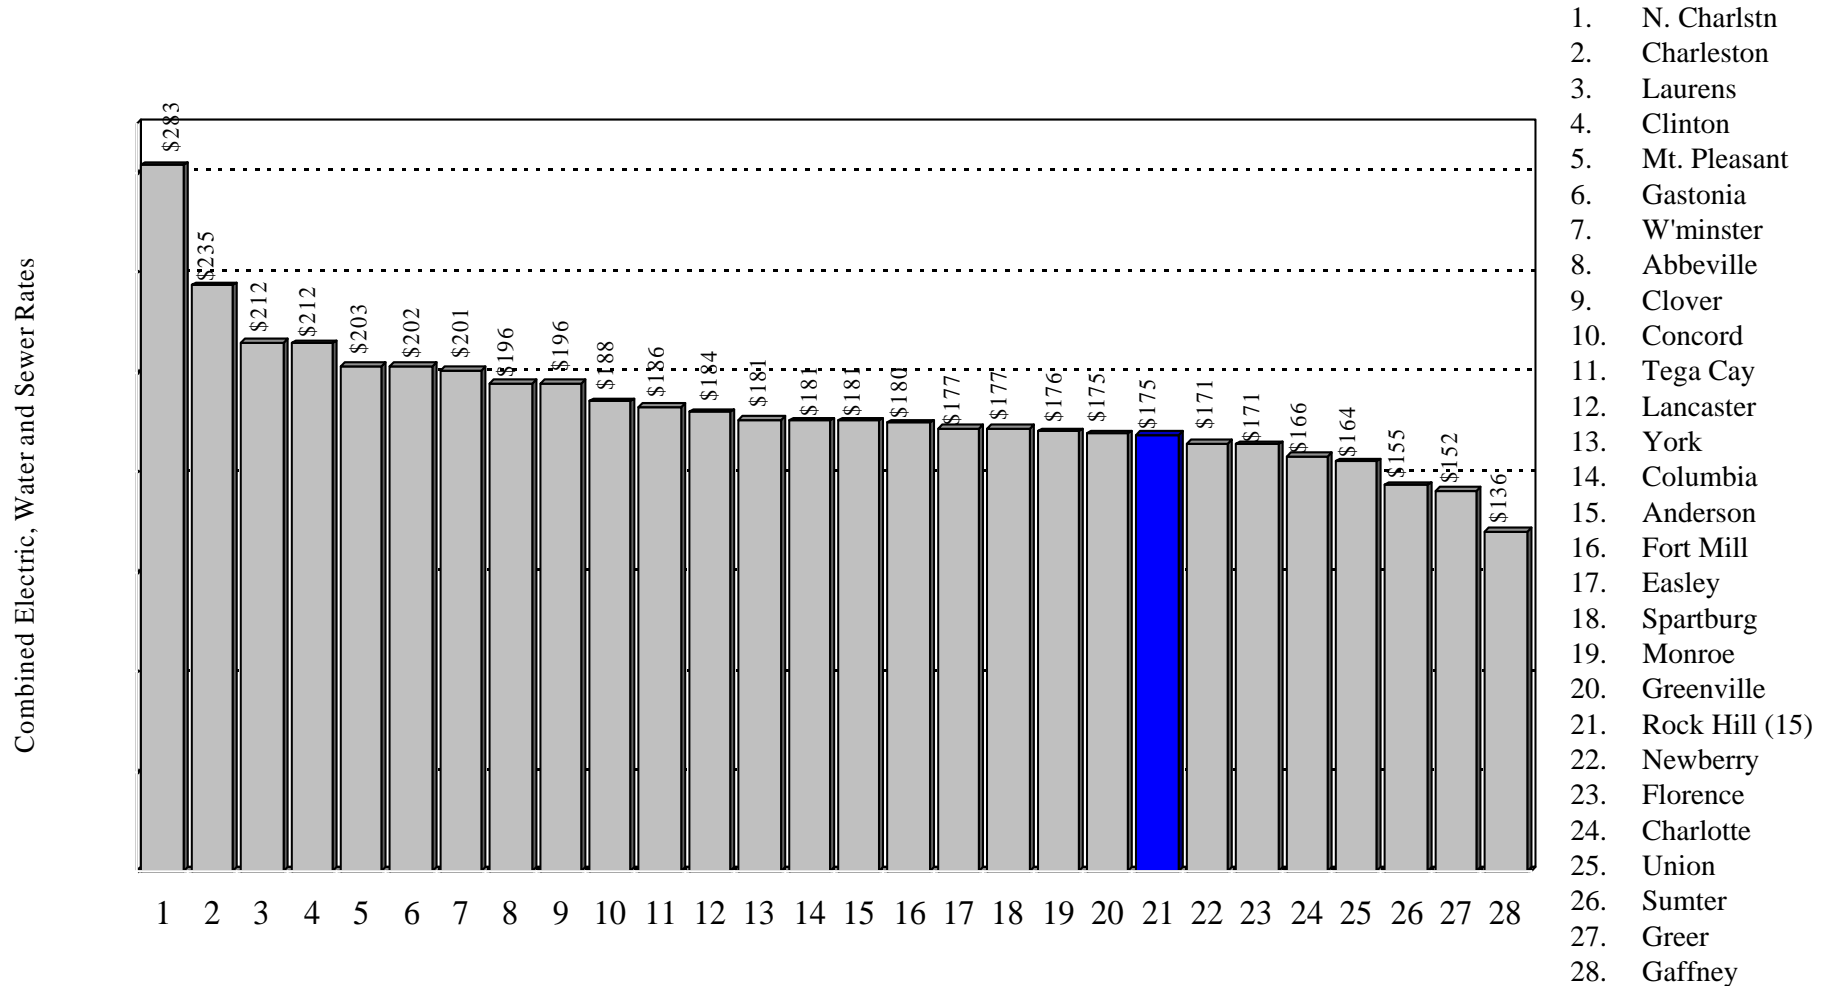

Comparison of Electric/Water/Wastewater Rates

Rock Hill Residential Rates Compared to S.C. Cities, PMPA Cities, Regional Cities, & York County Cities