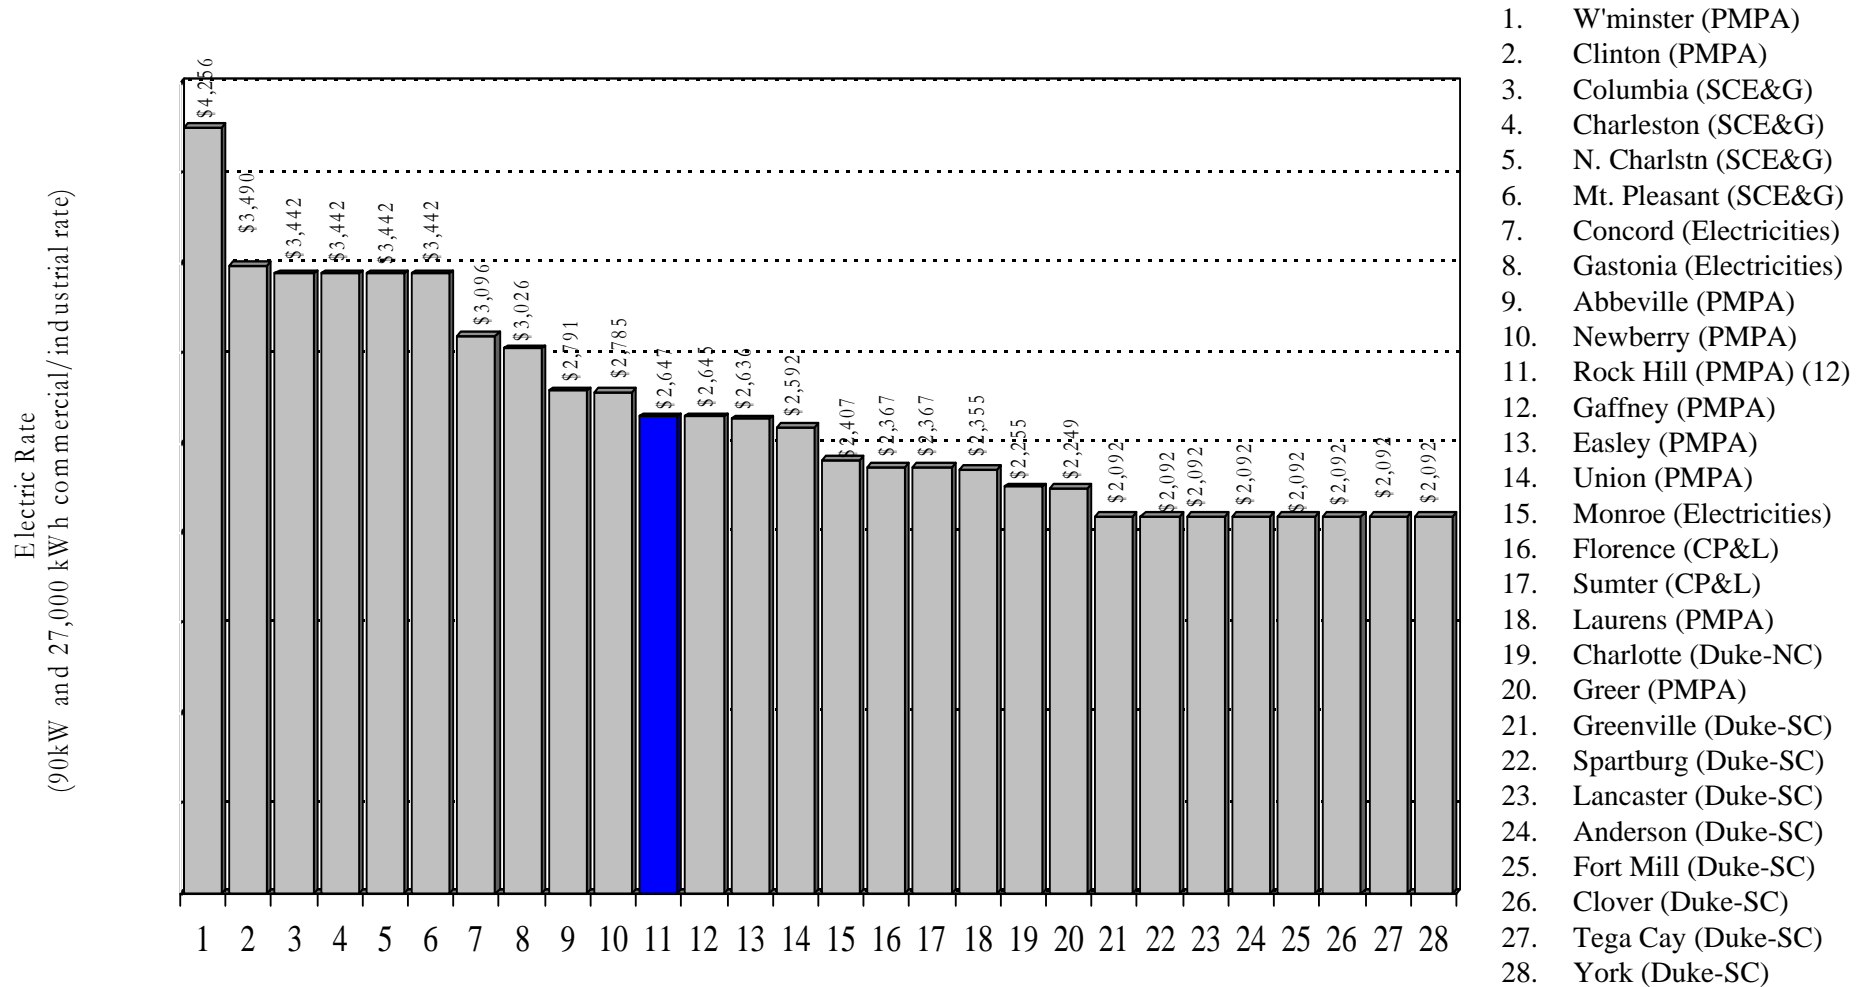

Comparison of Electric Rates

Rock Hill Commercial/Industrial Rates Compared to S.C. Cities, PMPA Cities, Regional Cities, & York County Cities