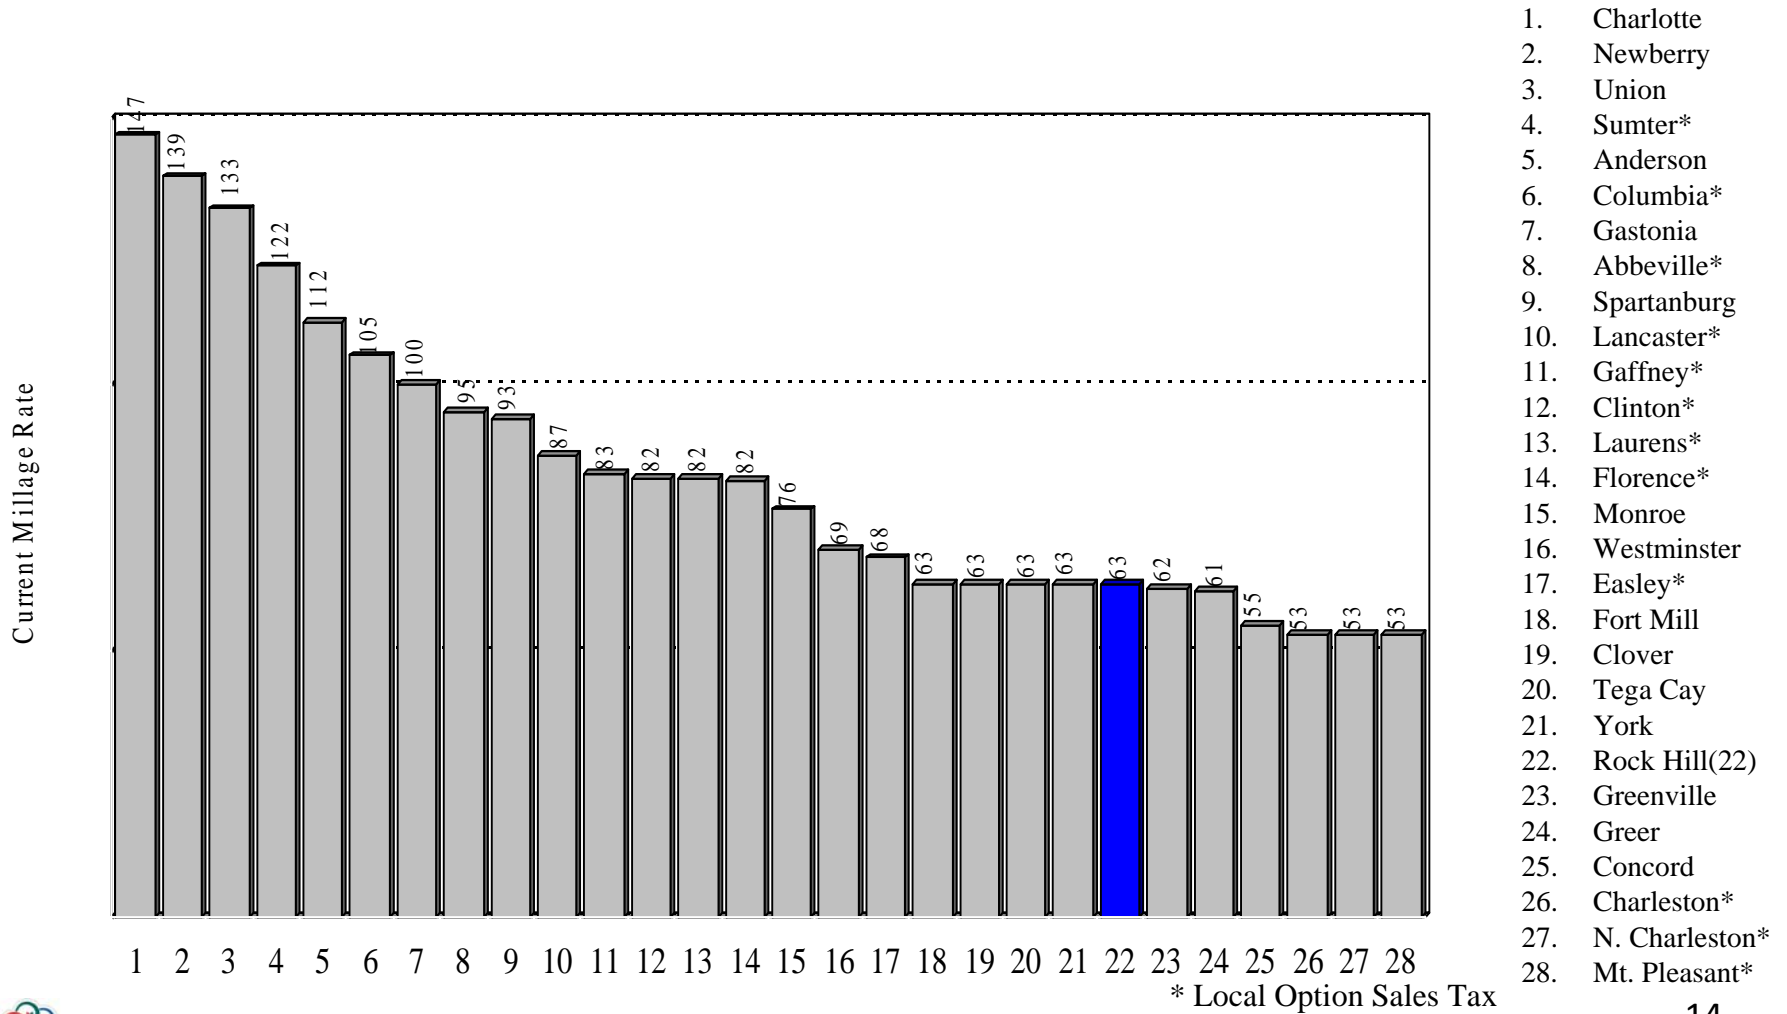

Comparison of County Tax Rates

Rock Hill County Tax Rates Compared to
S.C. Cities, PMPA Cities, Regional Cities, & York County Cities