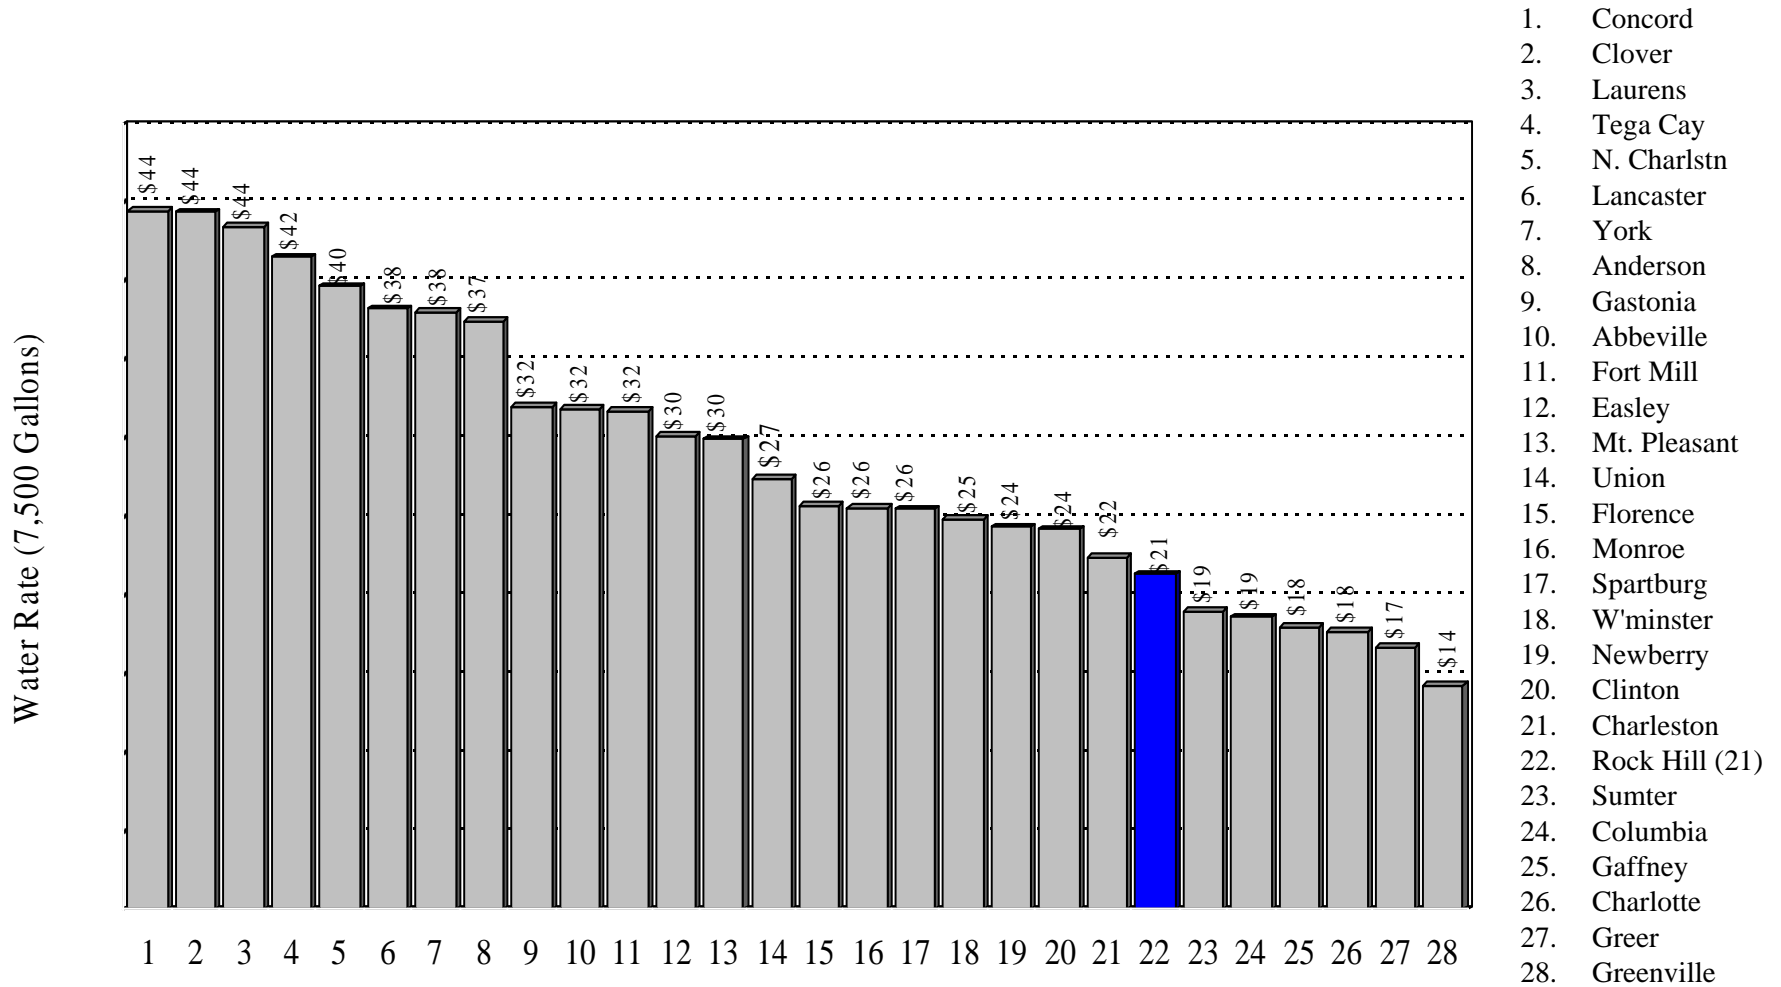

Comparison of Water Rates

Rock Hill Residential Rates Compared to S.C. Cities, PMPA Cities, Regional Cities, & York County Cities