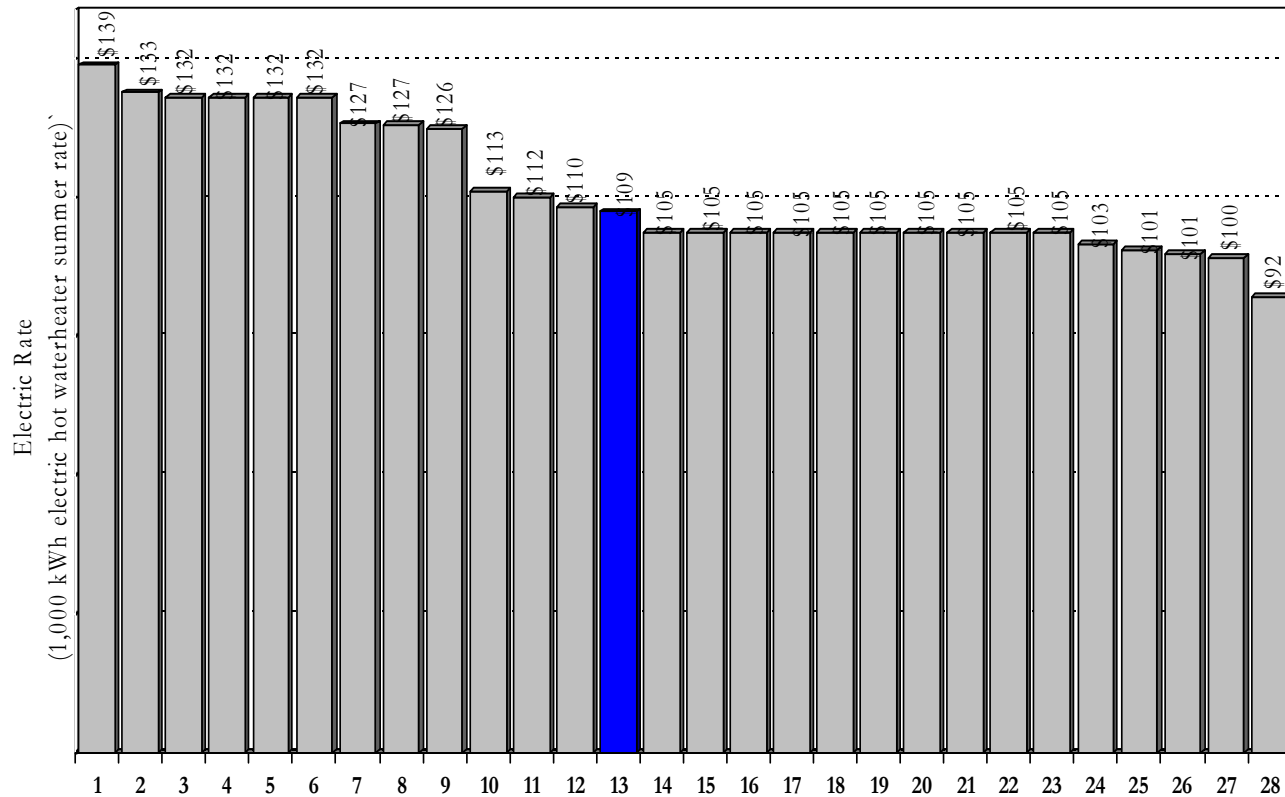

**Cost of Public Services Survey
2012**

Rock Hill, SC

Comparison of Electric Rates

Rock Hill *Residential* Rates Compared to
S.C. Cities, PMPA Cities, Regional Cities, & York County Cities

1. Clinton (PMPA)
2. W'minster (PMPA)
3. Columbia (SCE&G)
4. Charleston (SCE&G)
5. N. Charlstn (SCE&G)
6. Mt. Pleasant (SCE&G)
7. Laurens (PMPA)
8. Abbeville (PMPA)
9. Gastonia (Electricities)
10. Monroe (Electricities)
11. Newberry (PMPA)
12. Easley (PMPA)
13. Rock Hill (PMPA) (10)
14. Greenville (Duke-SC)
15. Spartburg (Duke-SC)
16. Lancaster (Duke-SC)
17. Anderson (Duke-SC)
18. Fort Mill (Duke-SC)
19. Clover (Duke-SC)
20. Tega Cay (Duke-SC)
21. York (Duke-SC)
22. Florence (CP&L)
23. Sumter (CP&L)
24. Charlotte (Duke-NC)
25. Union (PMPA)
26. Concord (Electricities)
27. Greer (PMPA)
28. Gaffney (PMPA)