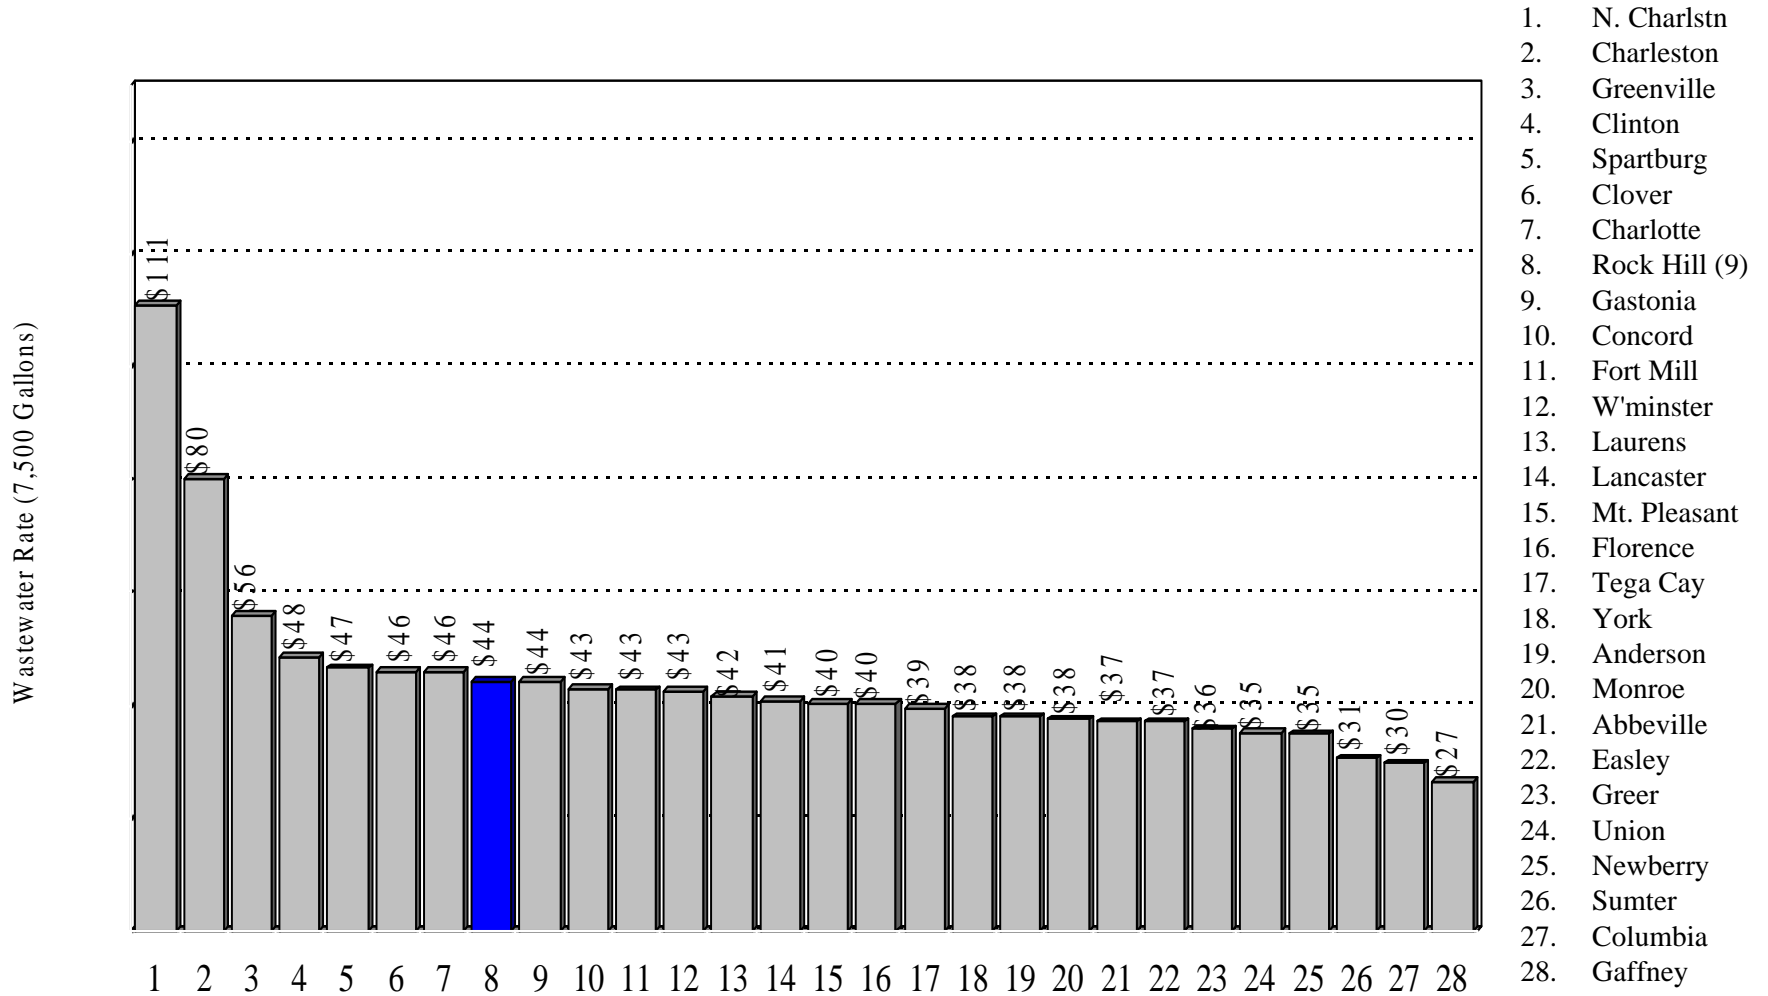

Comparison of Wastewater Rates

Rock Hill Residential Rates Compared to S.C. Cities, PMPA Cities, Regional Cities, & York County Cities