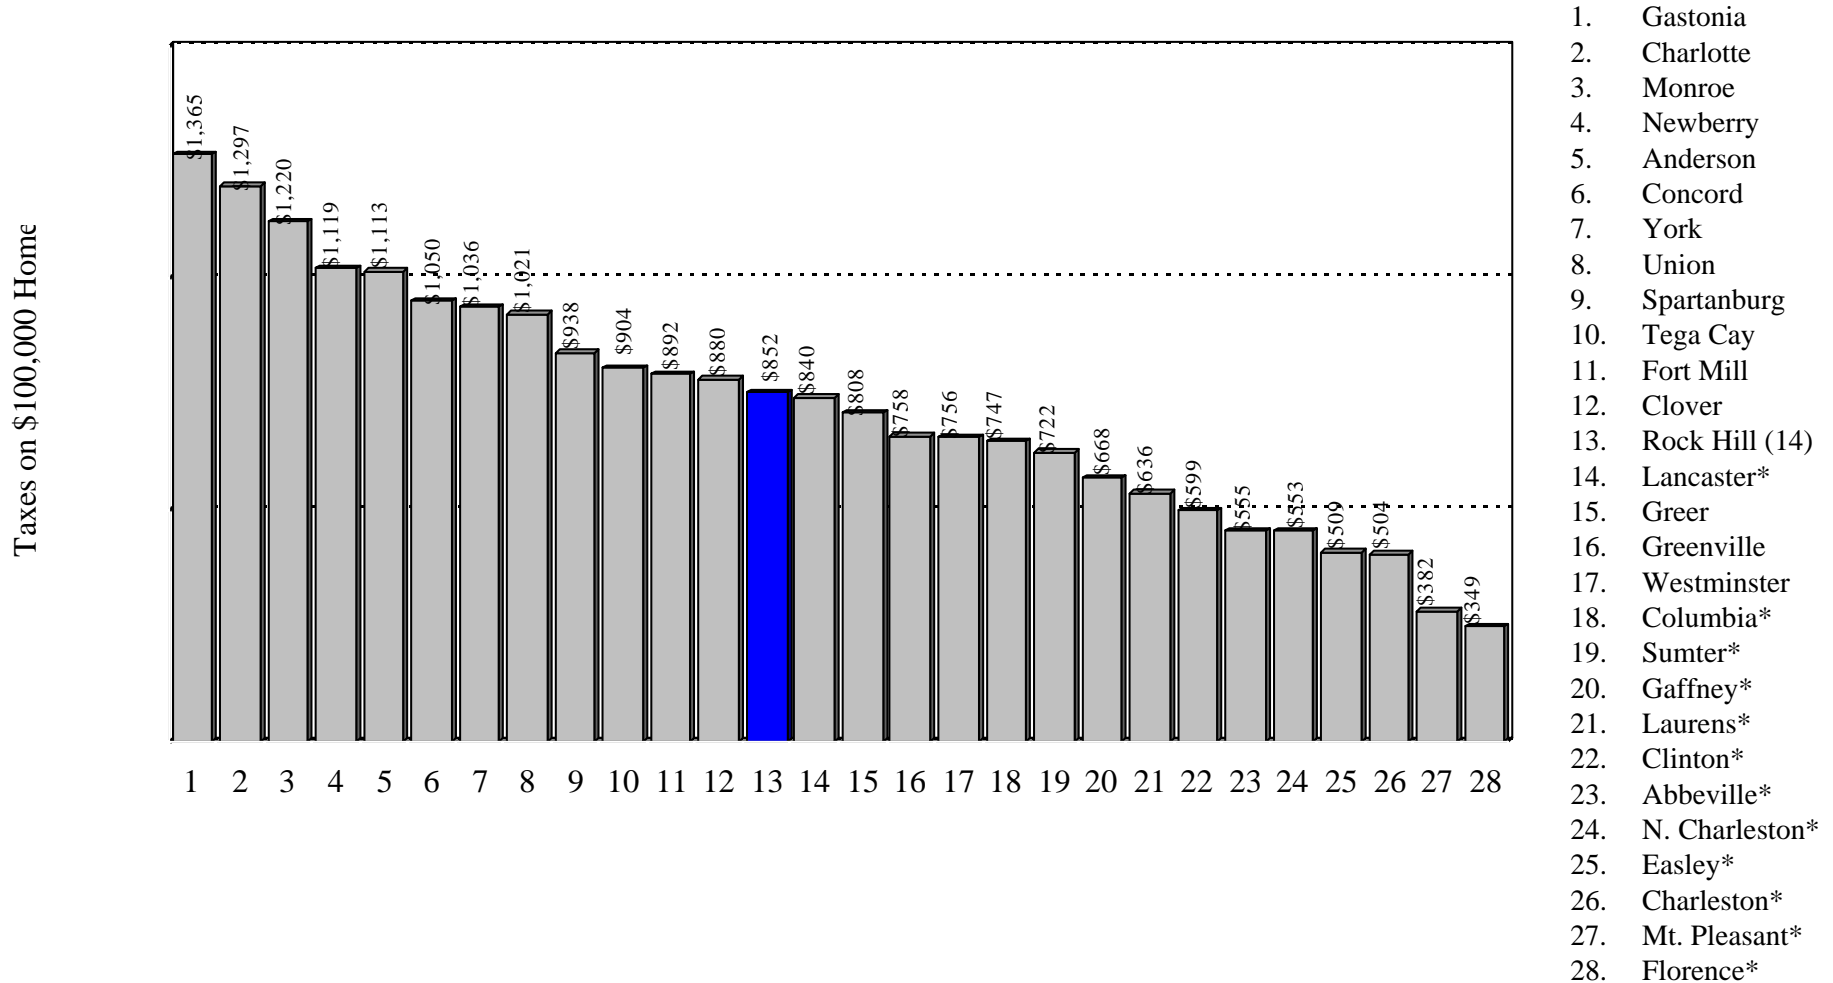

Comparison of Annual Taxes

Rock Hill City, County, & School Residential Taxes Compared to S.C. Cities, PMPA Cities, Regional Cities, & York County Cities

1. Gastonia
2. Charlotte
3. Monroe
4. Newberry
5. Anderson
6. Concord
7. York
8. Union
9. Spartanburg
10. Tega Cay
11. Fort Mill
12. Clover
13. Rock Hill (14)
14. Lancaster*
15. Greer
16. Greenville
17. Westminster
18. Columbia*
19. Sumter*
20. Gaffney*
21. Laurens*
22. Clinton*
23. Abbeville*
24. N. Charleston*
25. Easley*
26. Charleston*
27. Mt. Pleasant*
28. Florence*

* Local Option Sales Tax