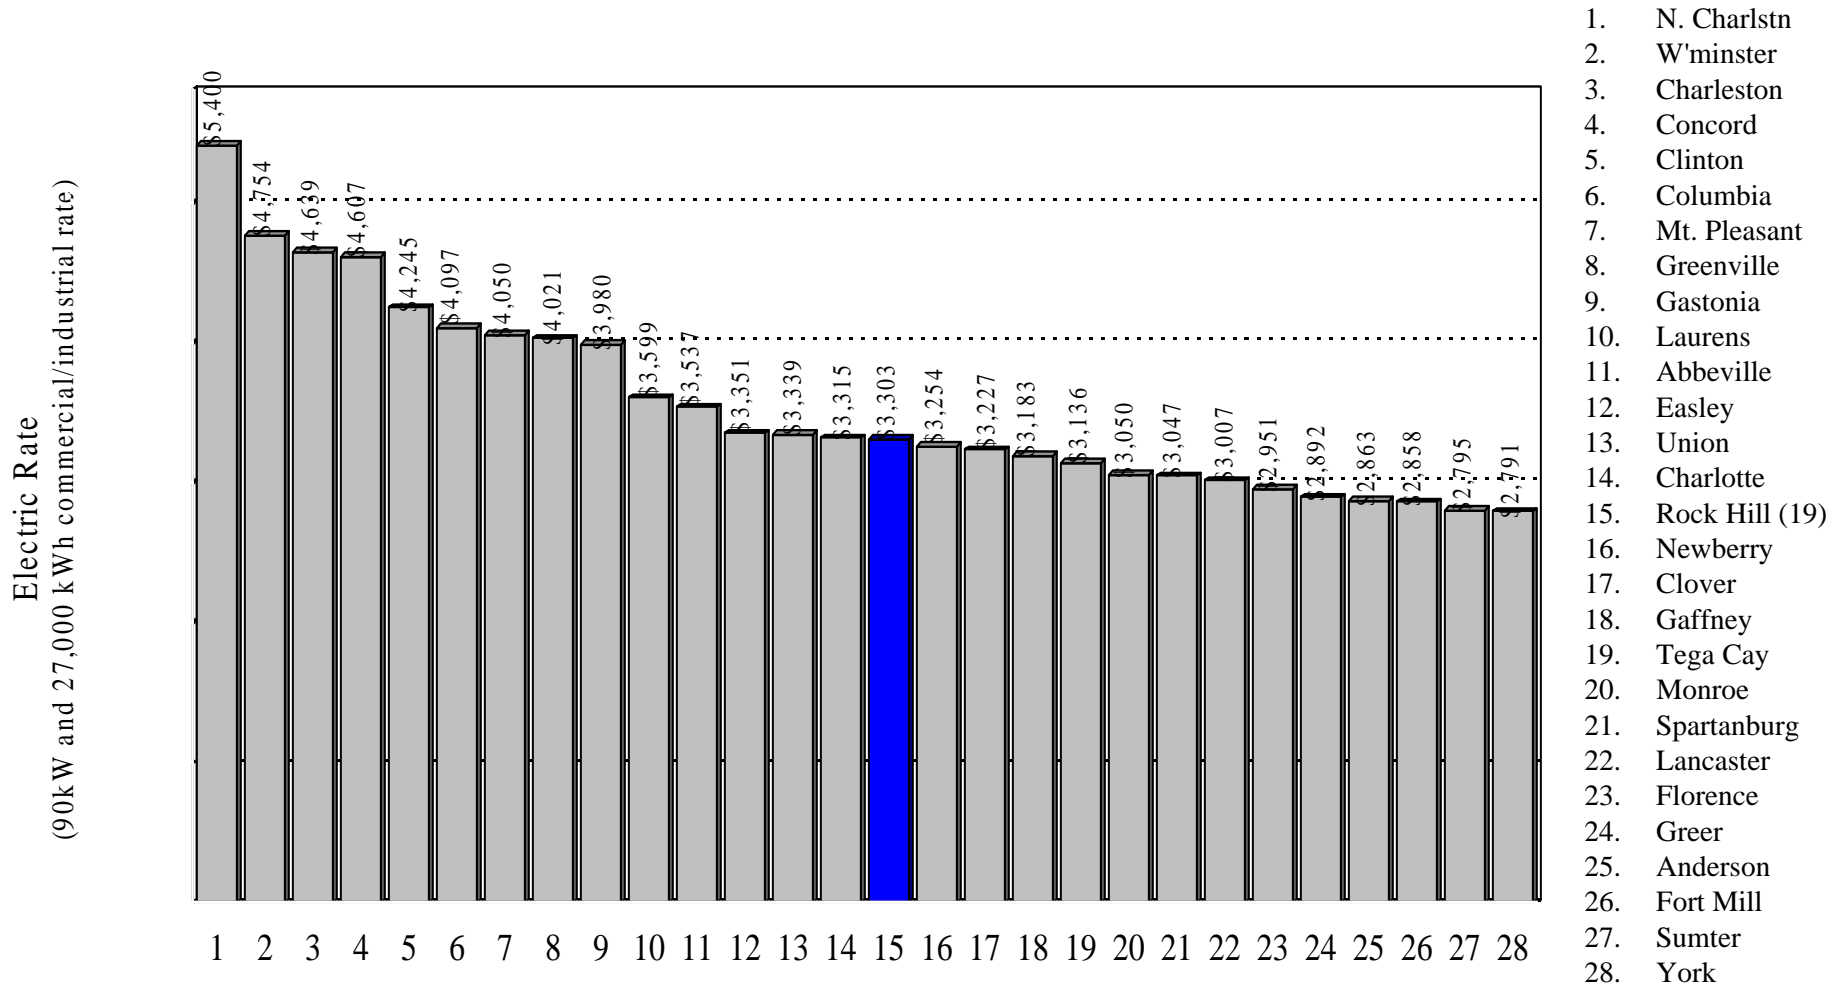

Comparison of Electric/Water/Wastewater Rates

Rock Hill Commercial Rates Compared to S.C. Cities, PMPA Cities, Regional Cities, & York County Cities