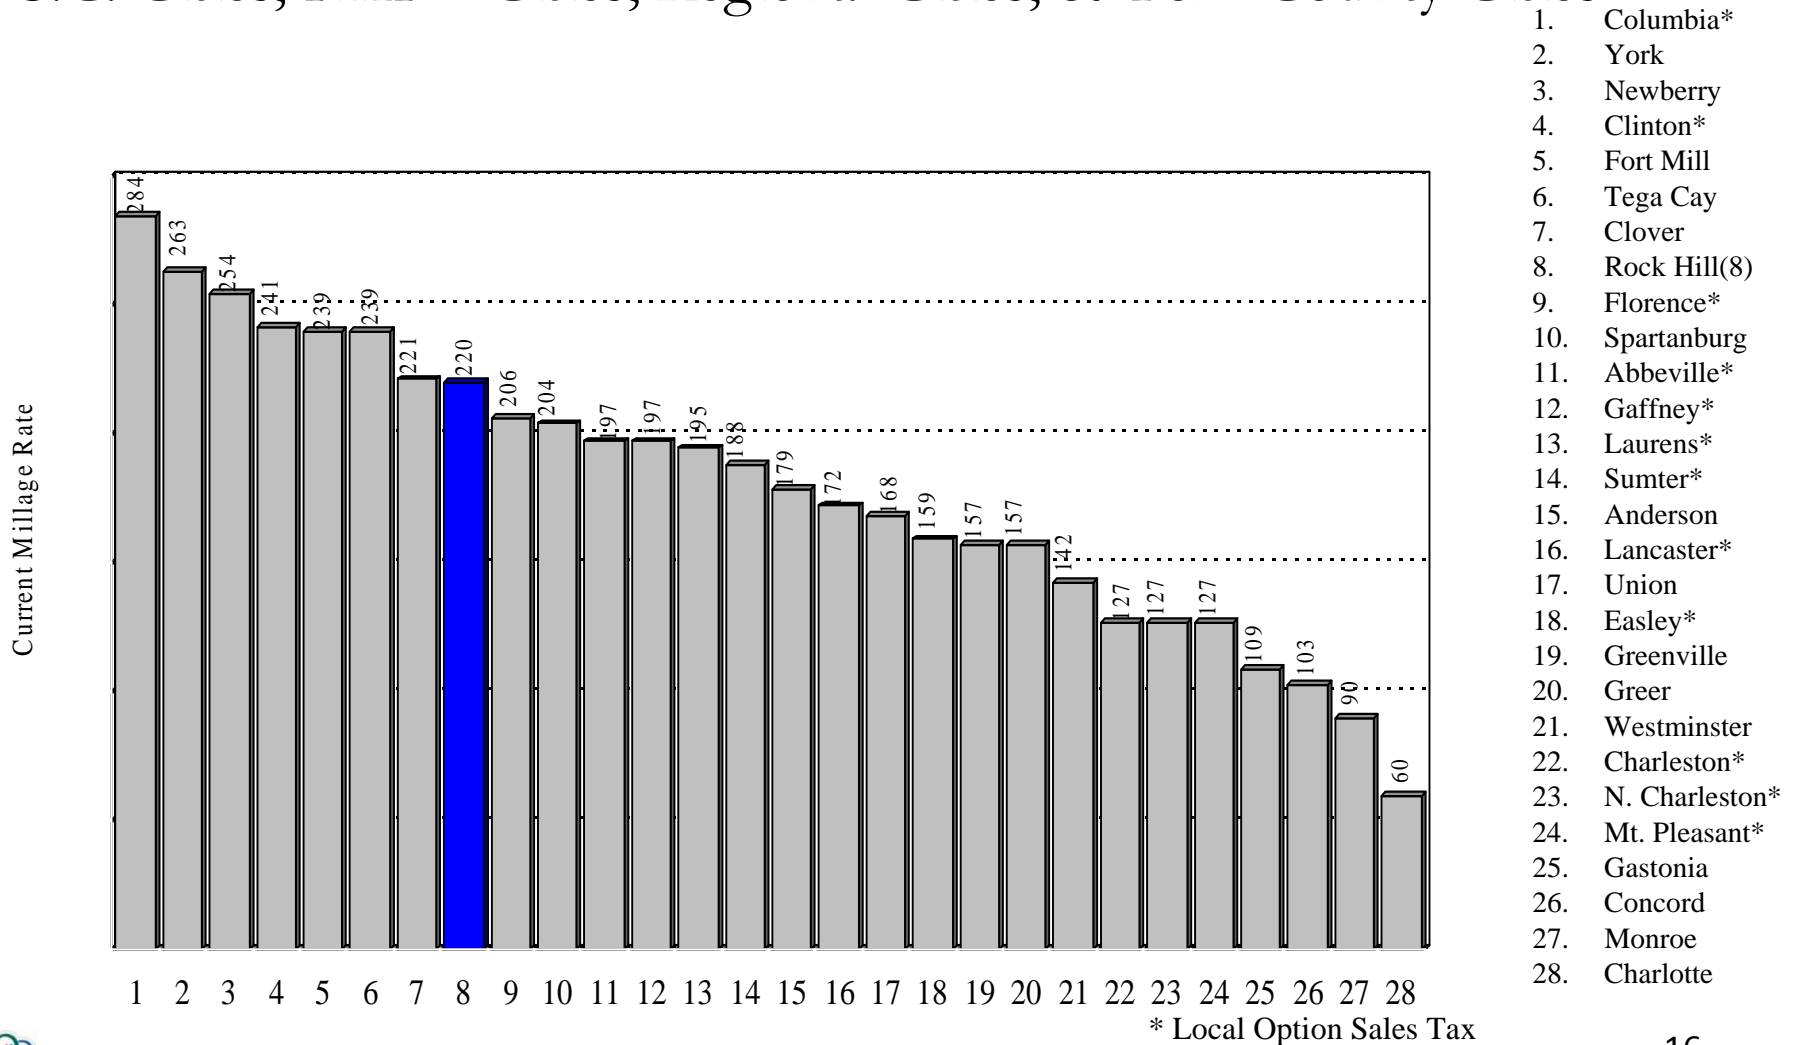

Comparison of School Tax Rates

Rock Hill School Tax Rates Compared to
S.C. Cities, PMPA Cities, Regional Cities, & York County Cities