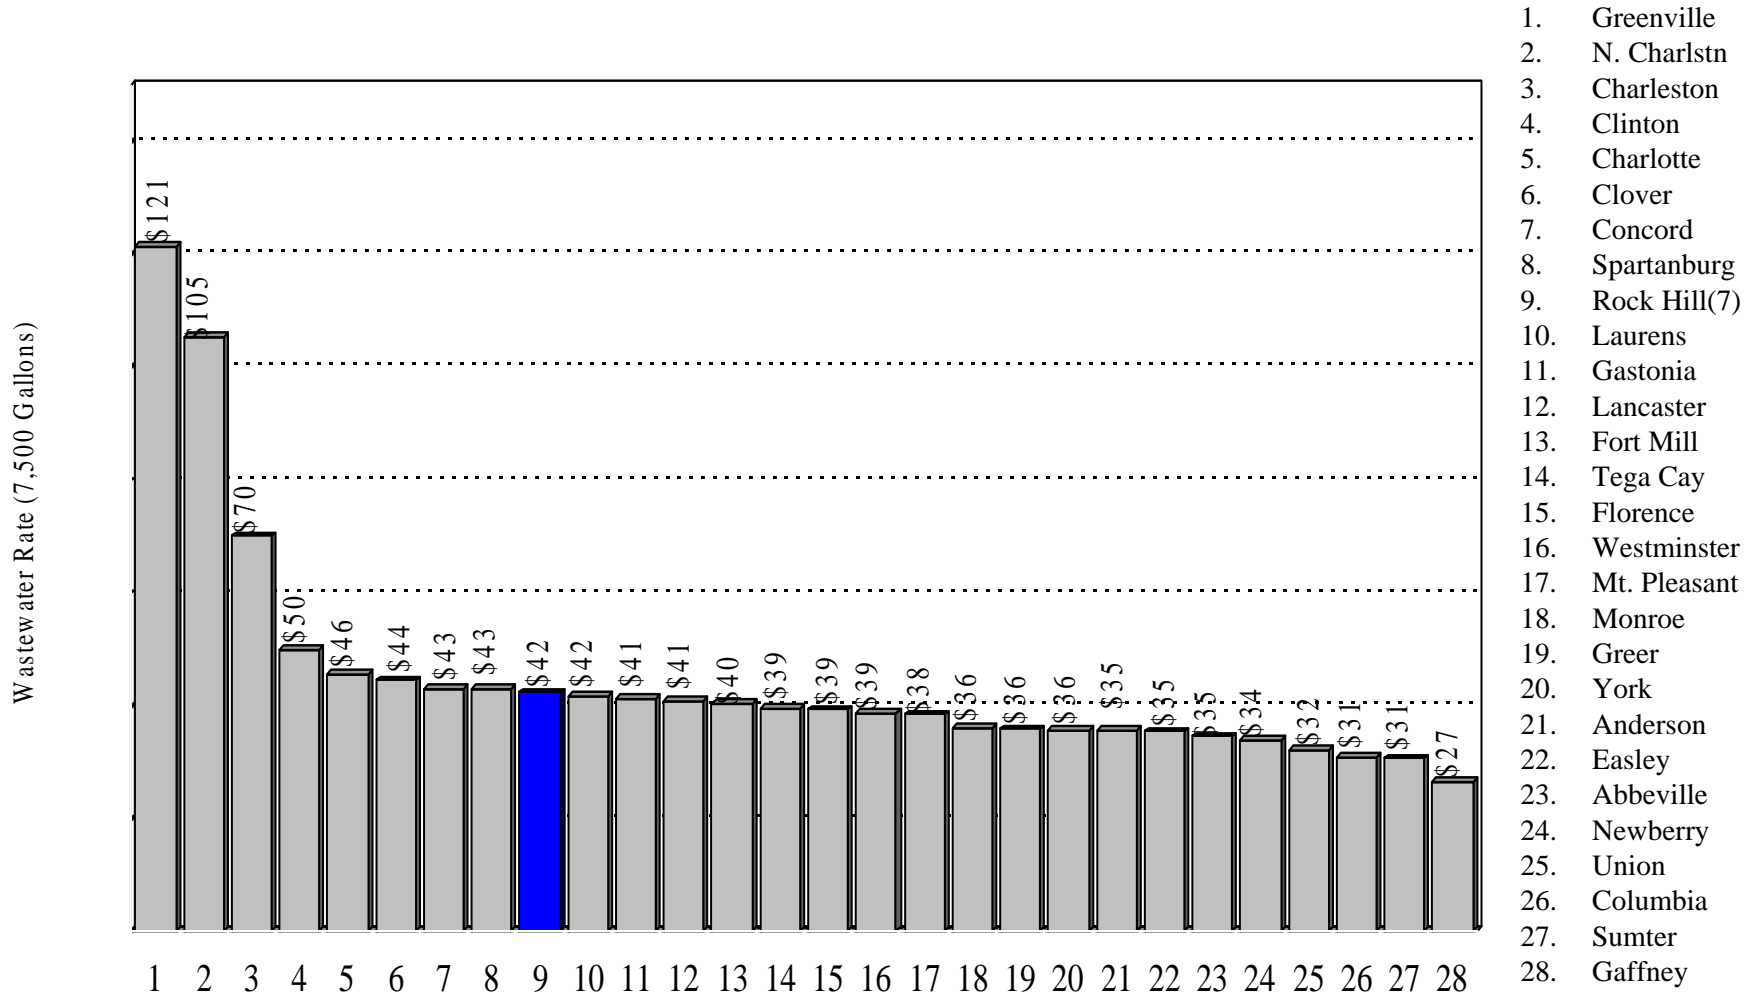

Comparison of Wastewater Rates

Rock Hill Residential Rates Compared to S.C. Cities, PMPA Cities, Regional Cities, & York County Cities

Rock Hill, SC