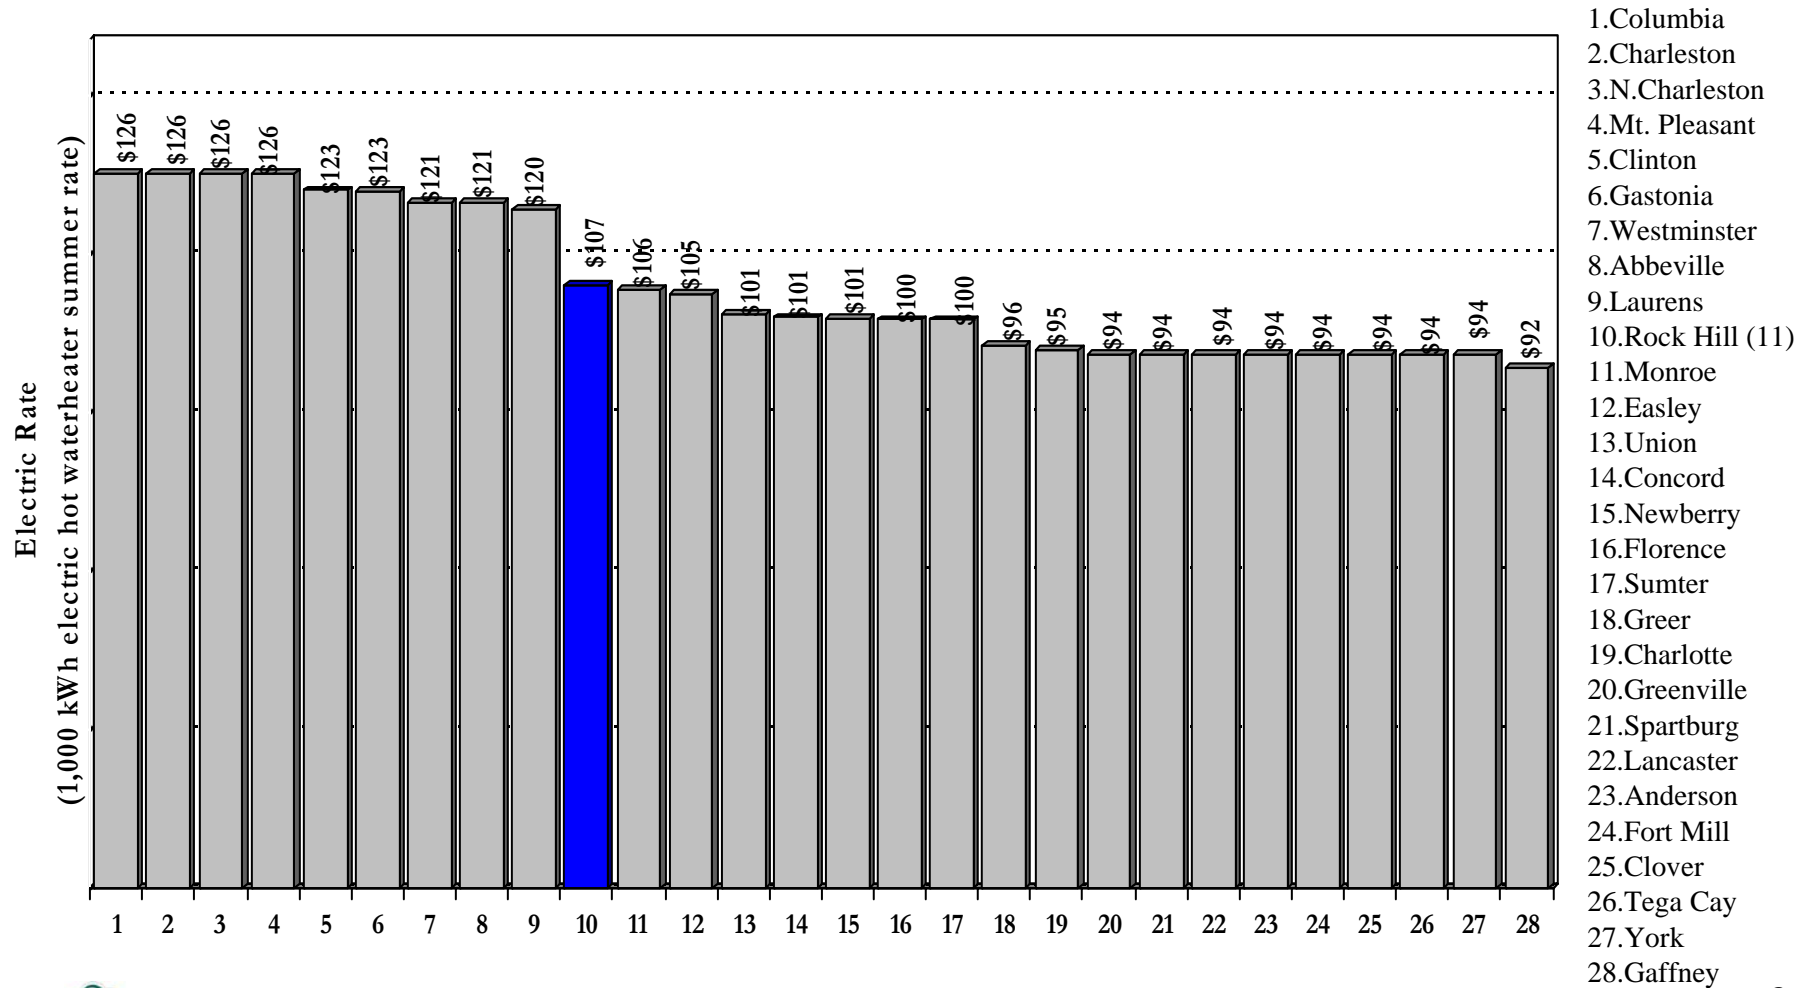

# Comparison of Electric Rates

Rock Hill *Residential* Rates Compared to  
S.C. Cities, PMPA Cities, Regional Cities, & York County Cities