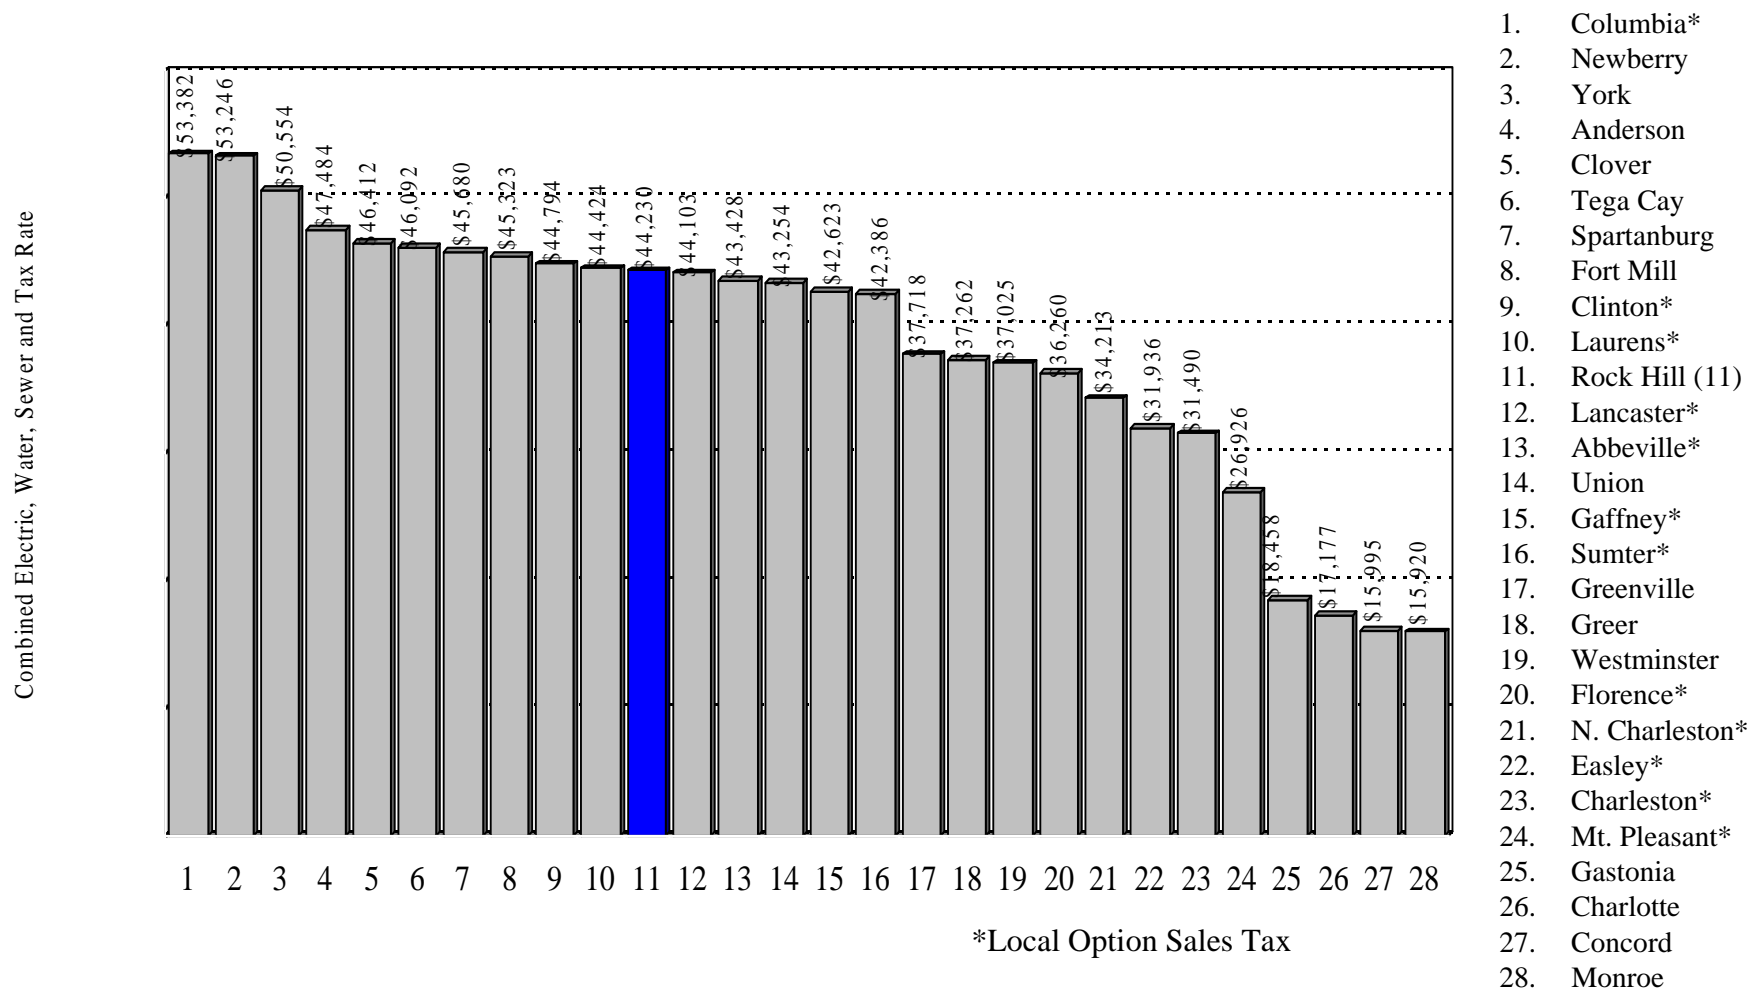

Comparison of Electric/Water/Wastewater/Tax Rates

Rock Hill *Industrial* Rates/C-C-S Taxes Compared to S.C. Cities, PMPA Cities, Regional Cities, & York County Cities