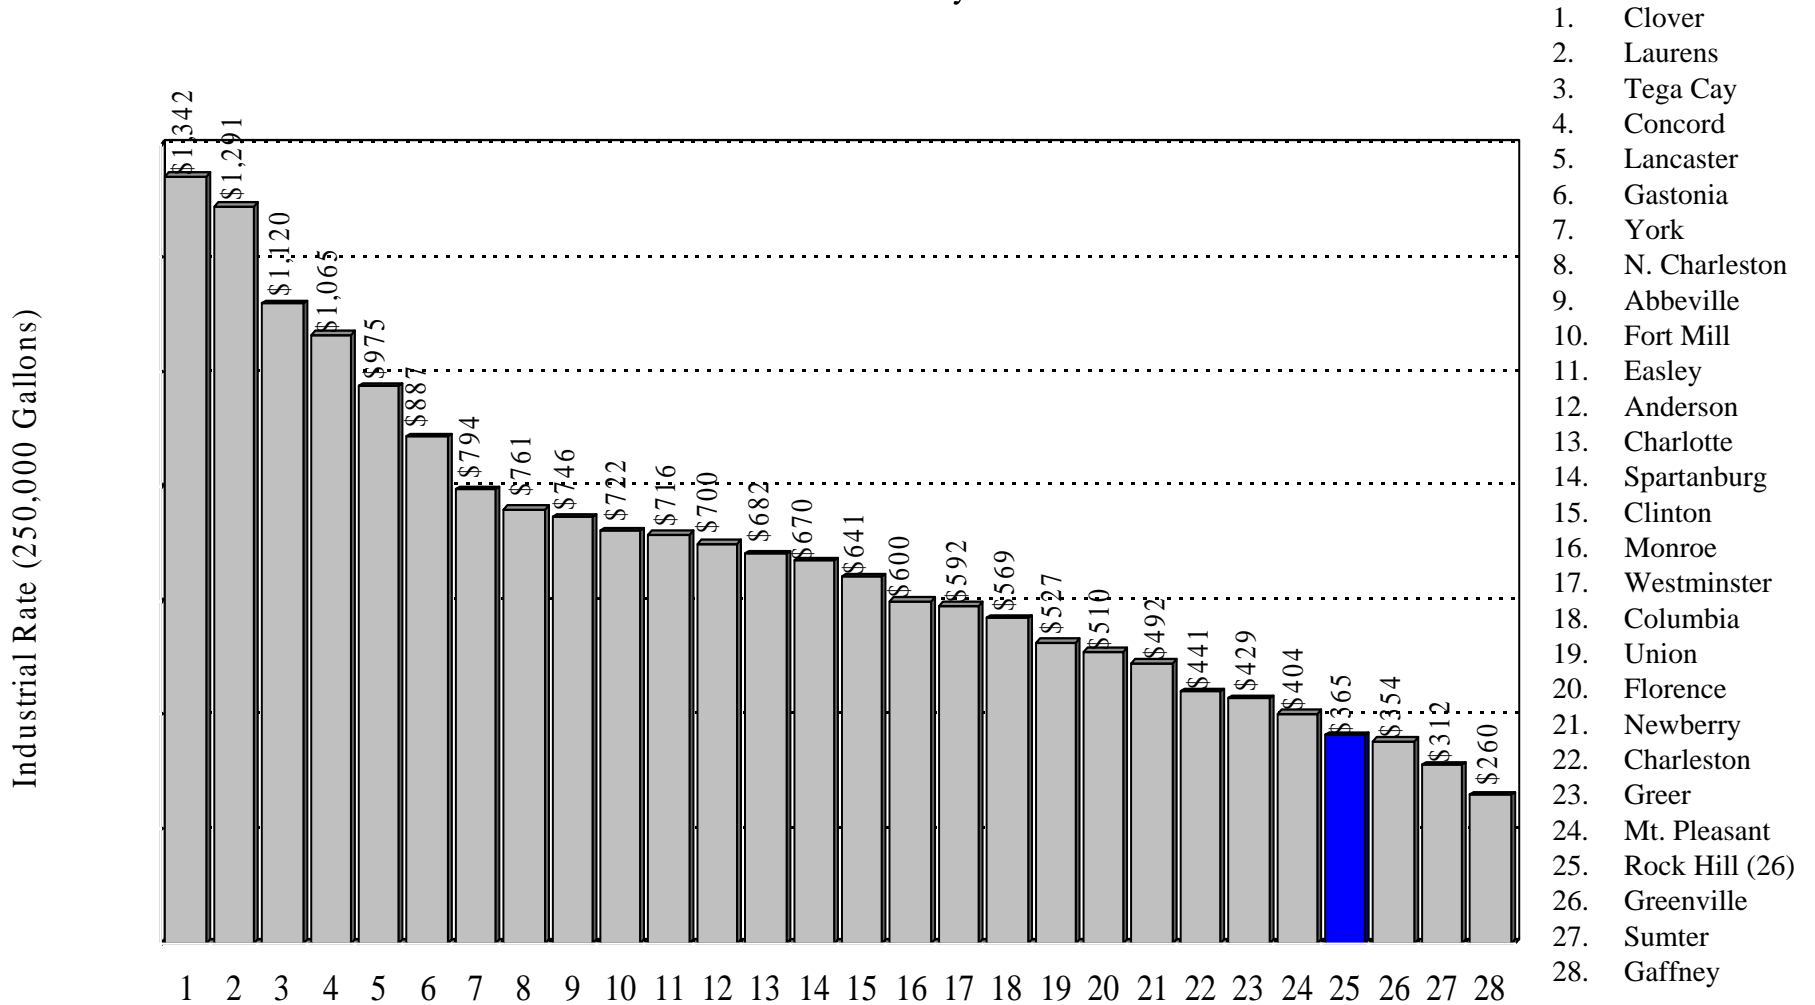

# Comparison of Water Rates

Rock Hill *Industrial* Rates Compared to S.C. Cities, PMPA Cities, Regional Cities, & York County Cities