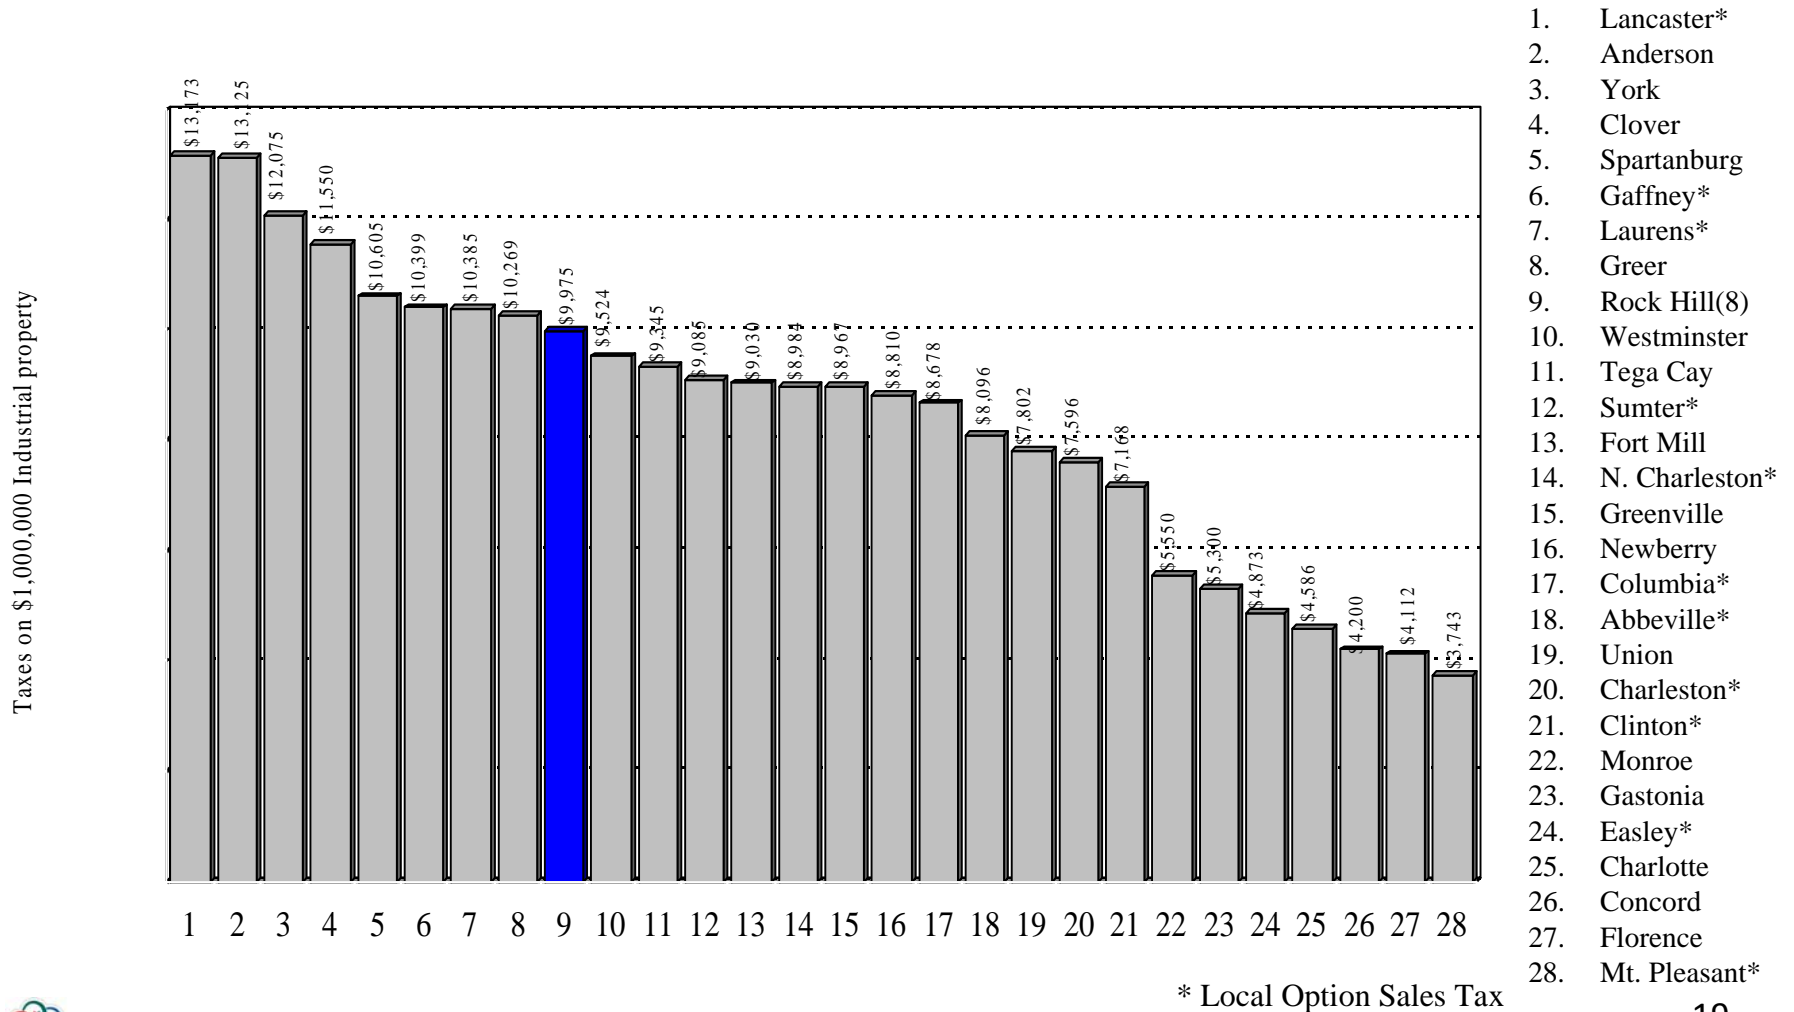

Comparison of Annual Taxes

Rock Hill City Industrial Taxes Compared to
S.C. Cities, PMPA Cities, Regional Cities, & York County Cities