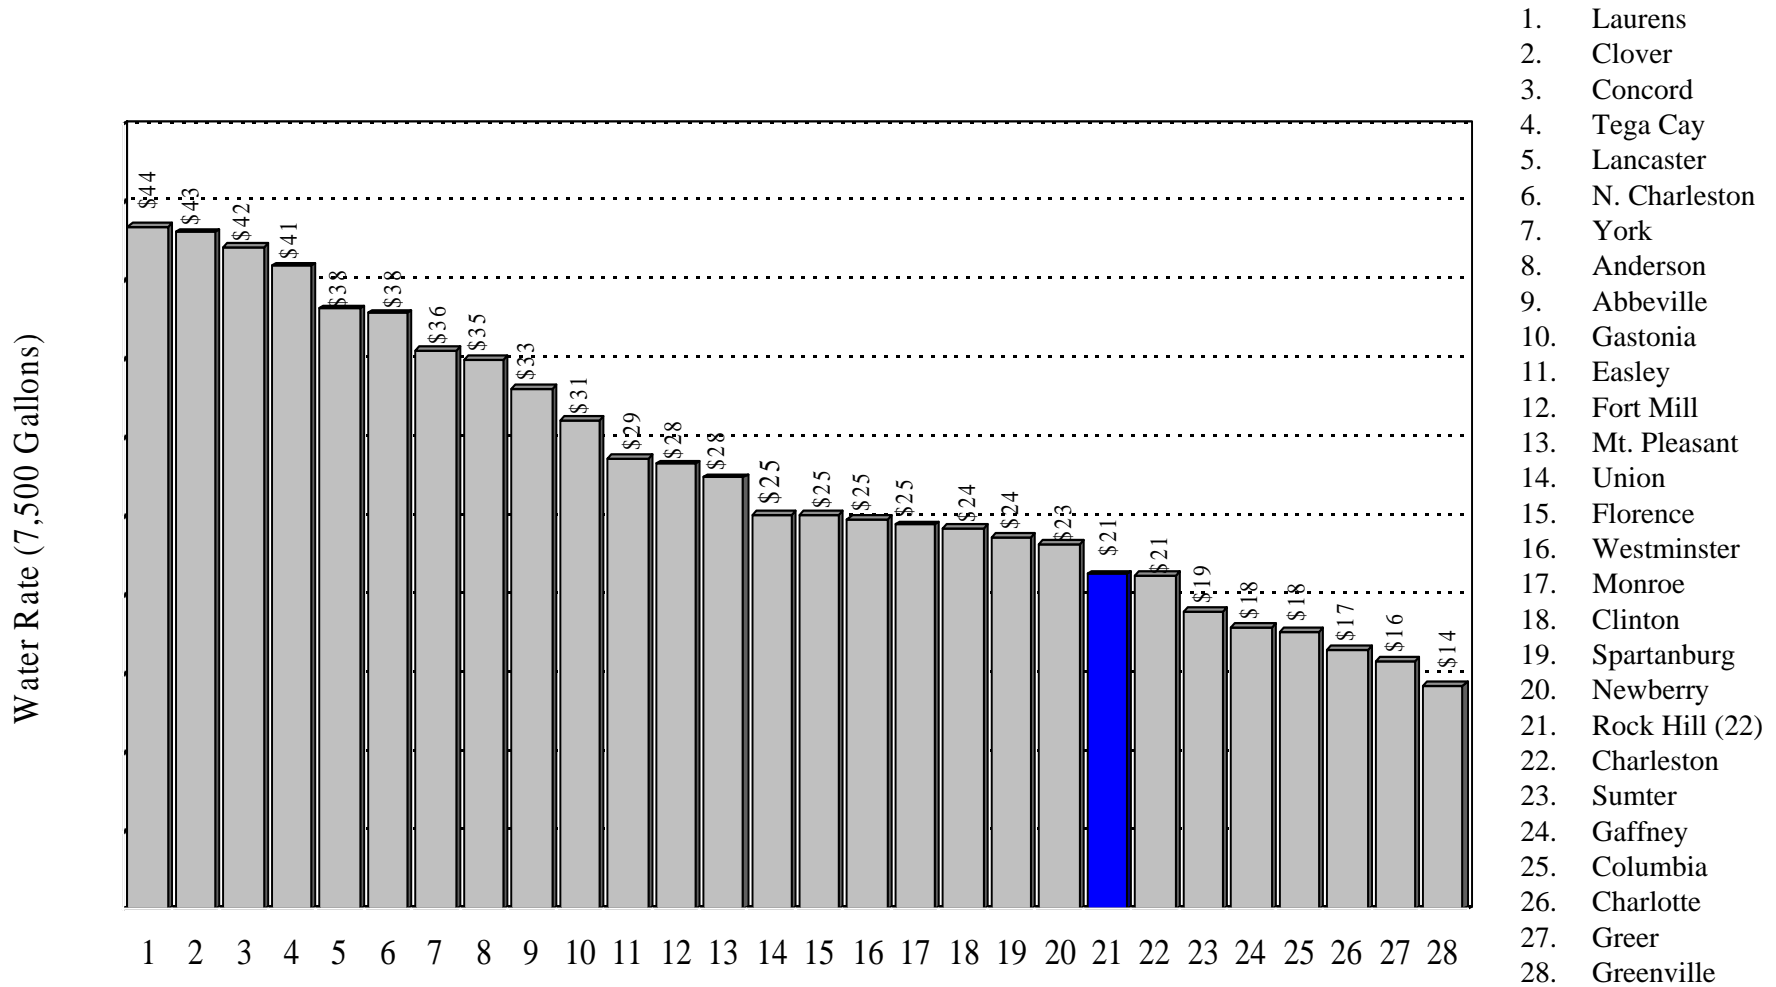

Comparison of Water Rates

Rock Hill Residential Rates Compared to S.C. Cities, PMPA Cities, Regional Cities, & York County Cities