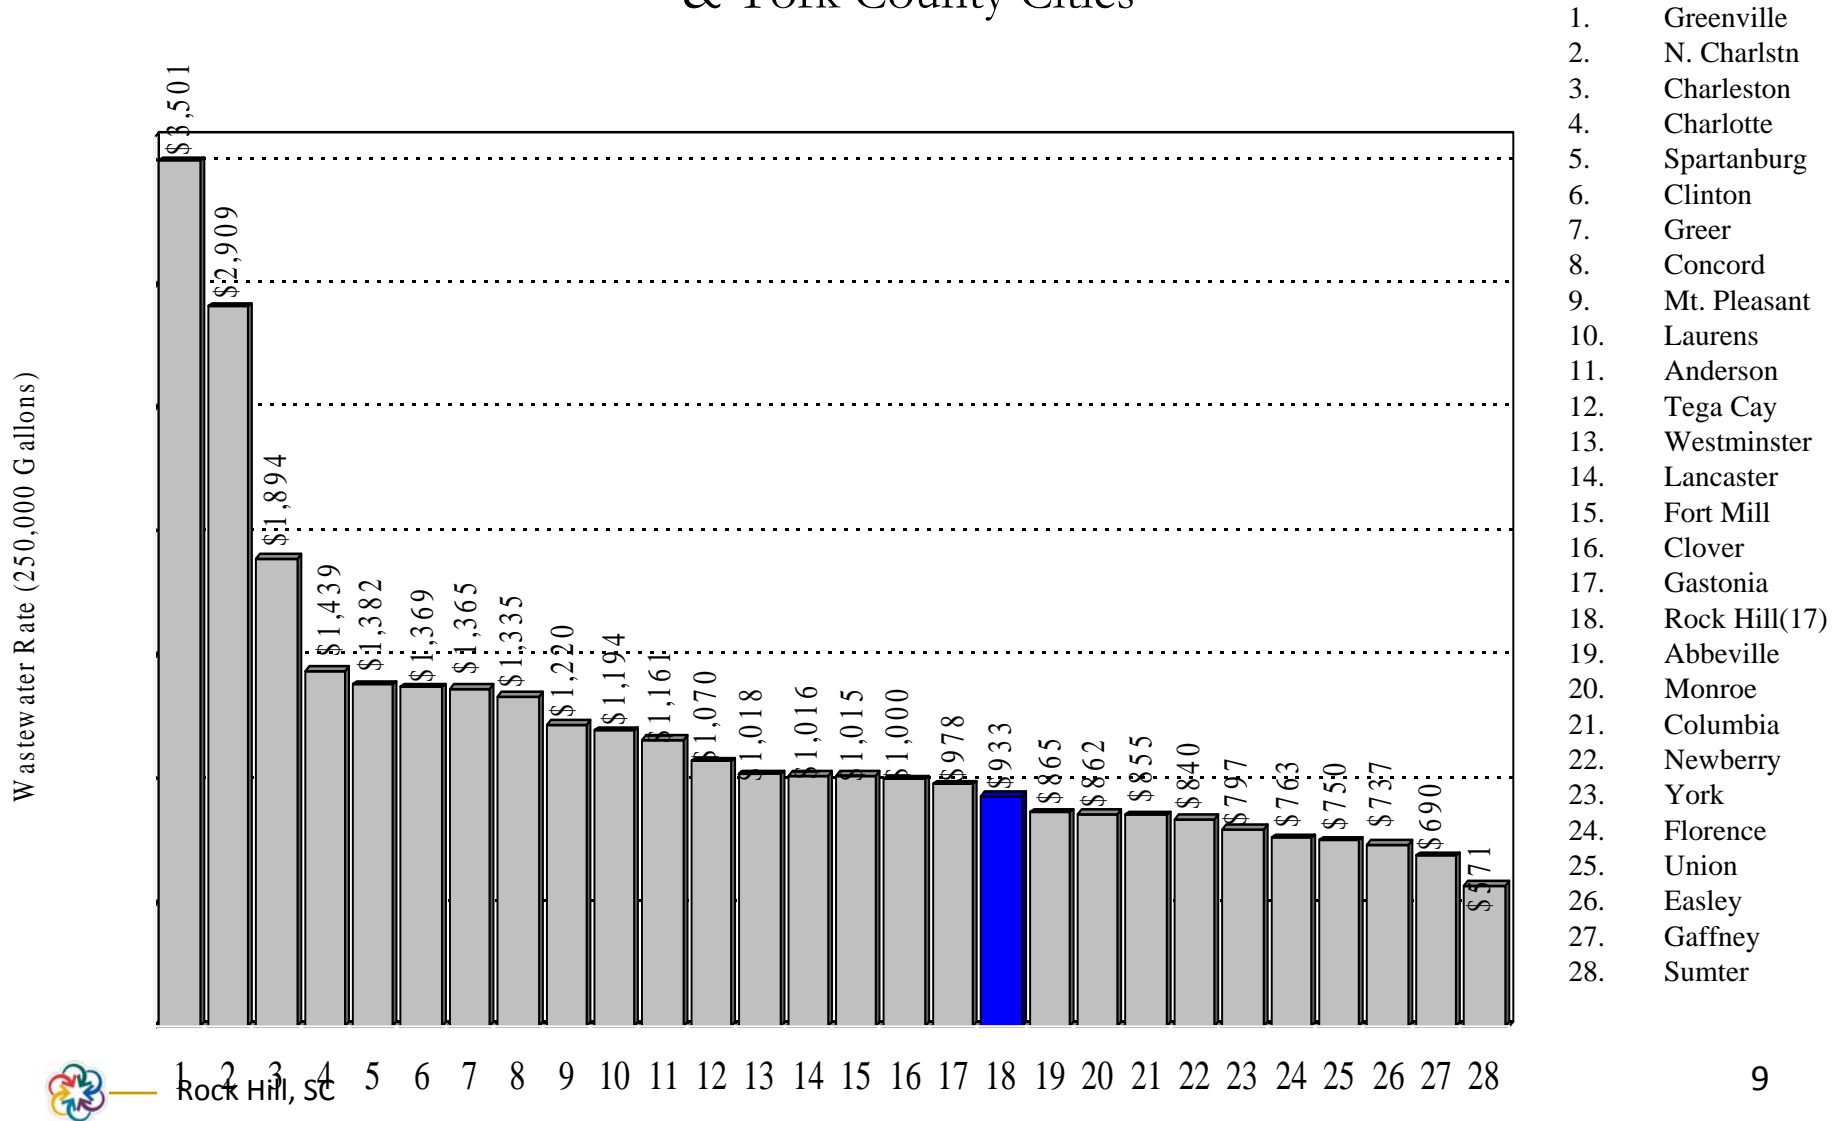

Comparison of Wastewater Rates

Rock Hill *Industrial* Rates Compared to S.C. Cities, PMPA Cities, Regional Cities, & York County Cities