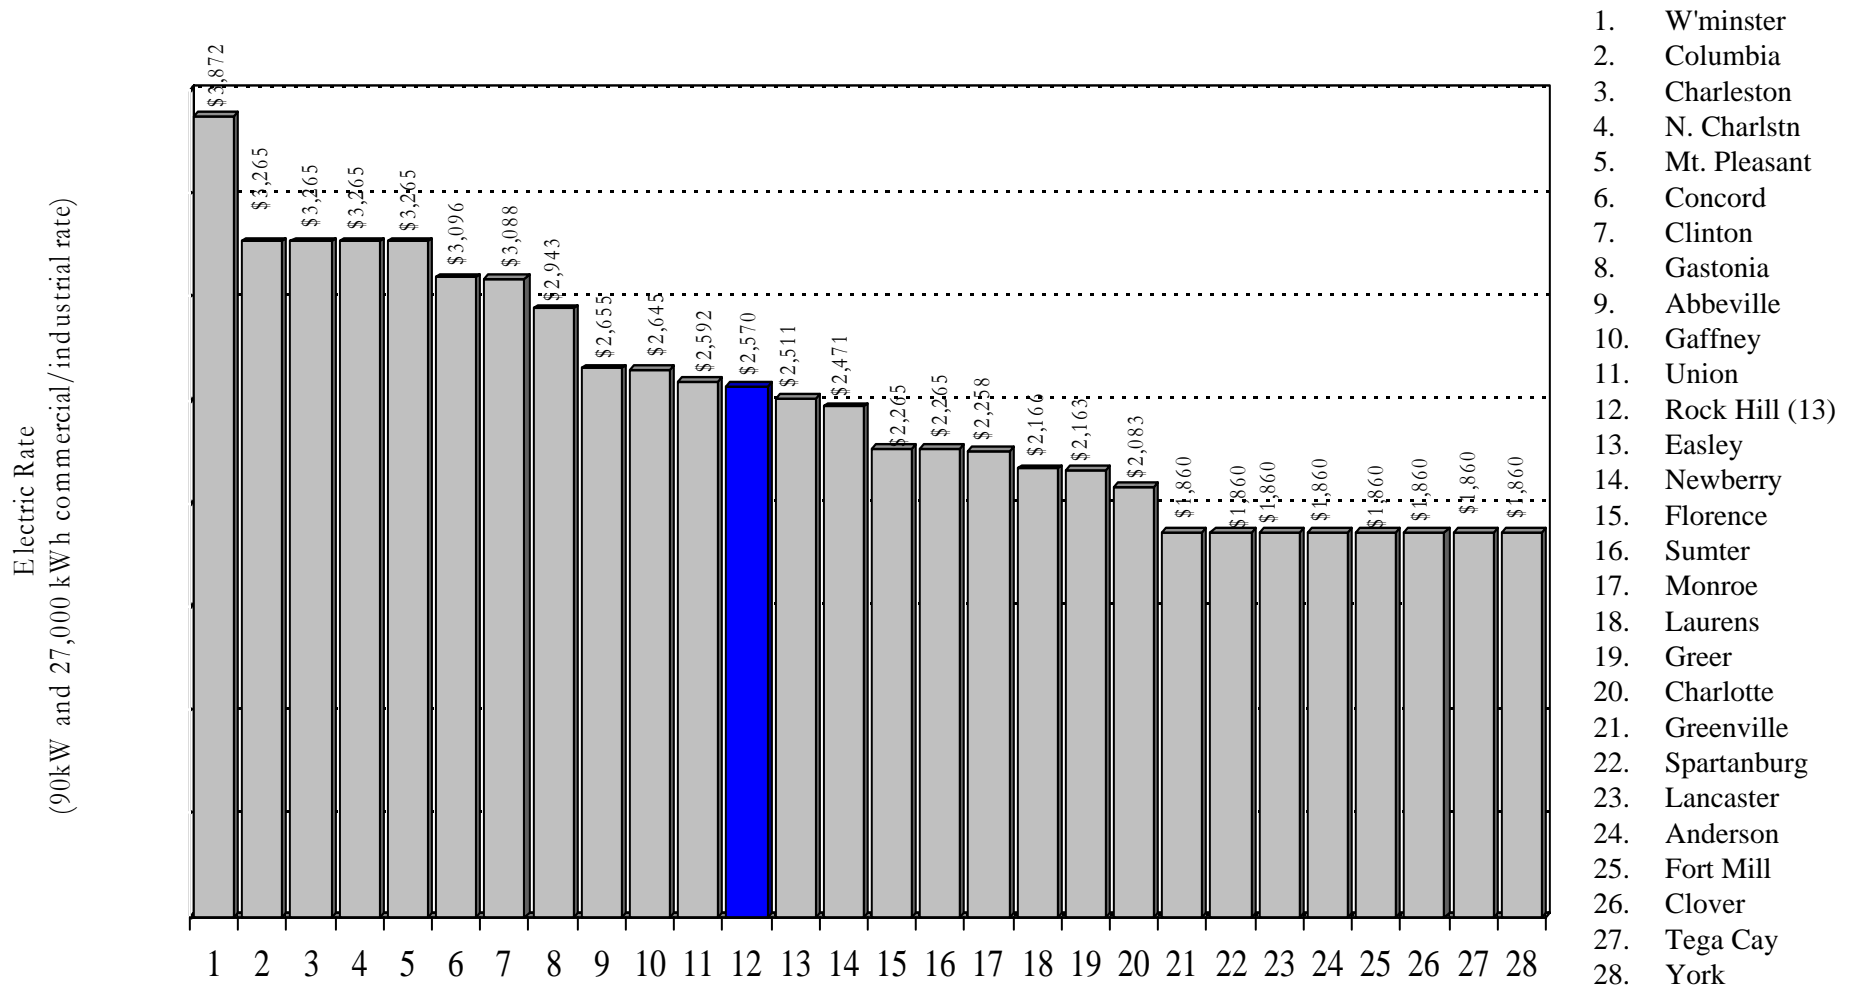

Comparison of Electric Rates

Rock Hill Commercial/Industrial Rates Compared to S.C. Cities, PMPA Cities, Regional Cities, & York County Cities