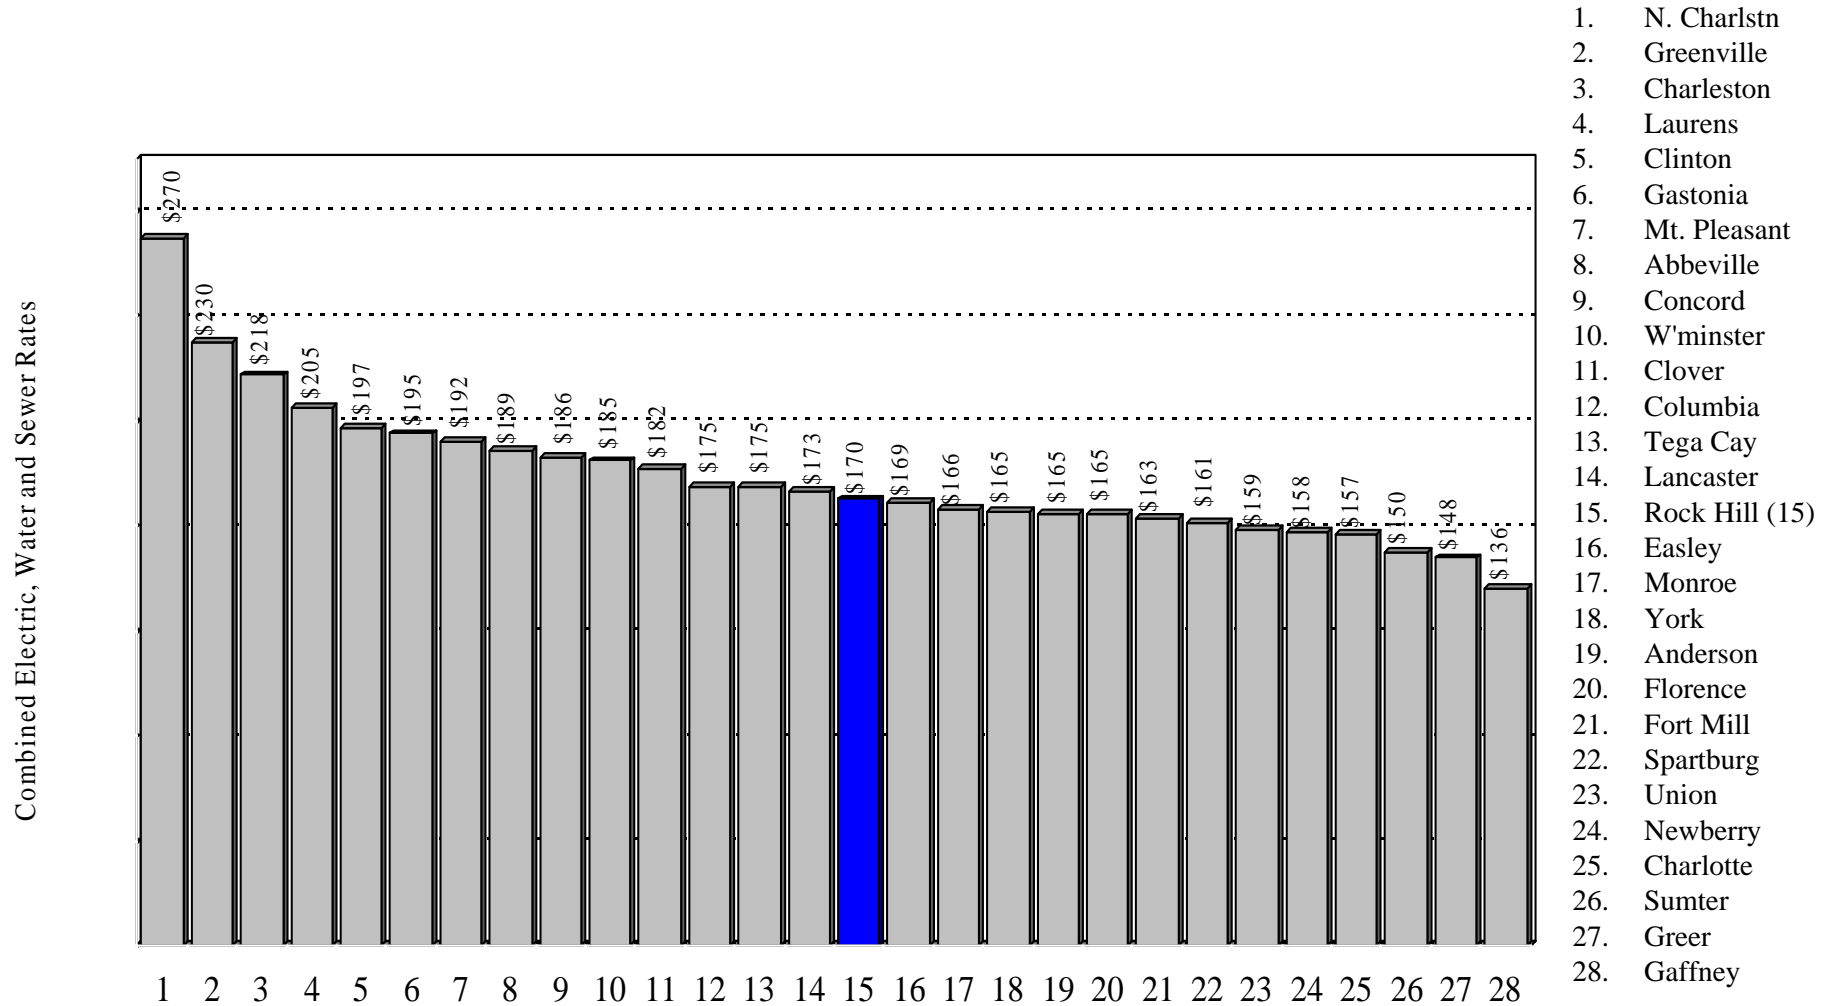

Comparison of Electric/Water/Wastewater Rates

Rock Hill Residential Rates Compared to S.C. Cities, PMPA Cities, Regional Cities, & York County Cities