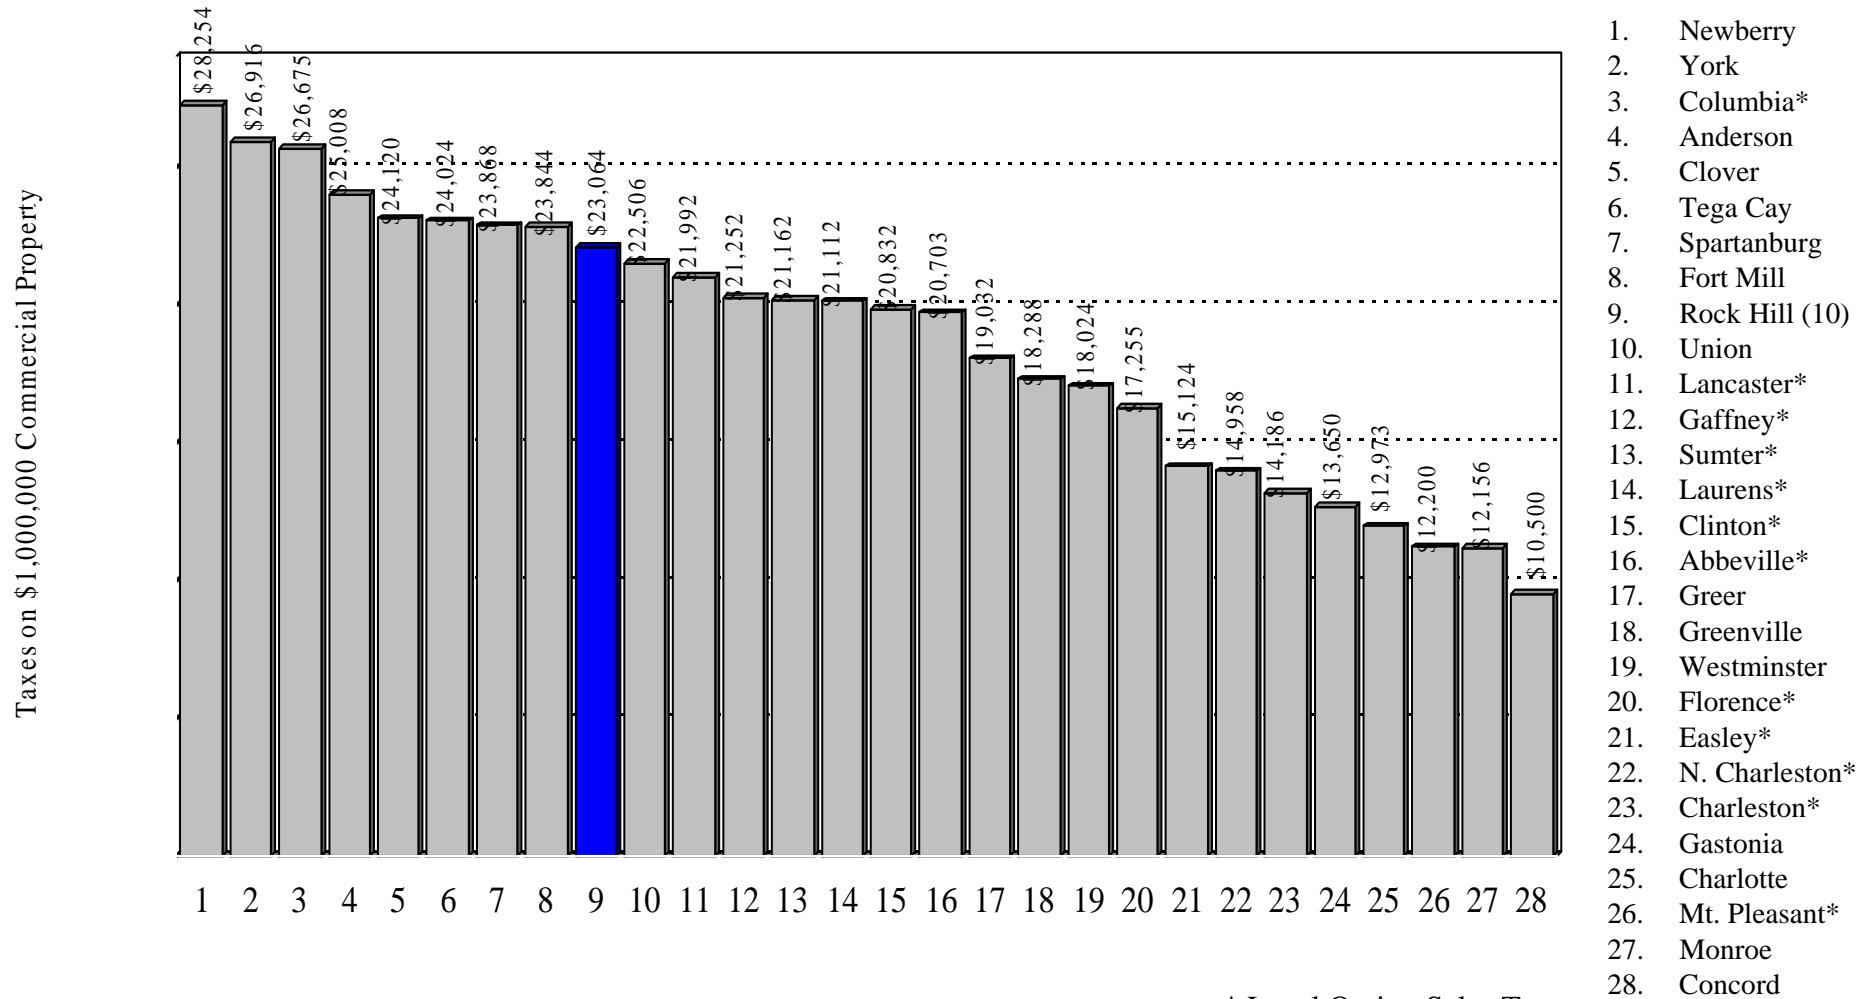

Comparison of Annual Taxes

Rock Hill City, County, & School *Commercial* Taxes Compared to S.C. Cities, PMPA Cities, Regional Cities, & York County Cities