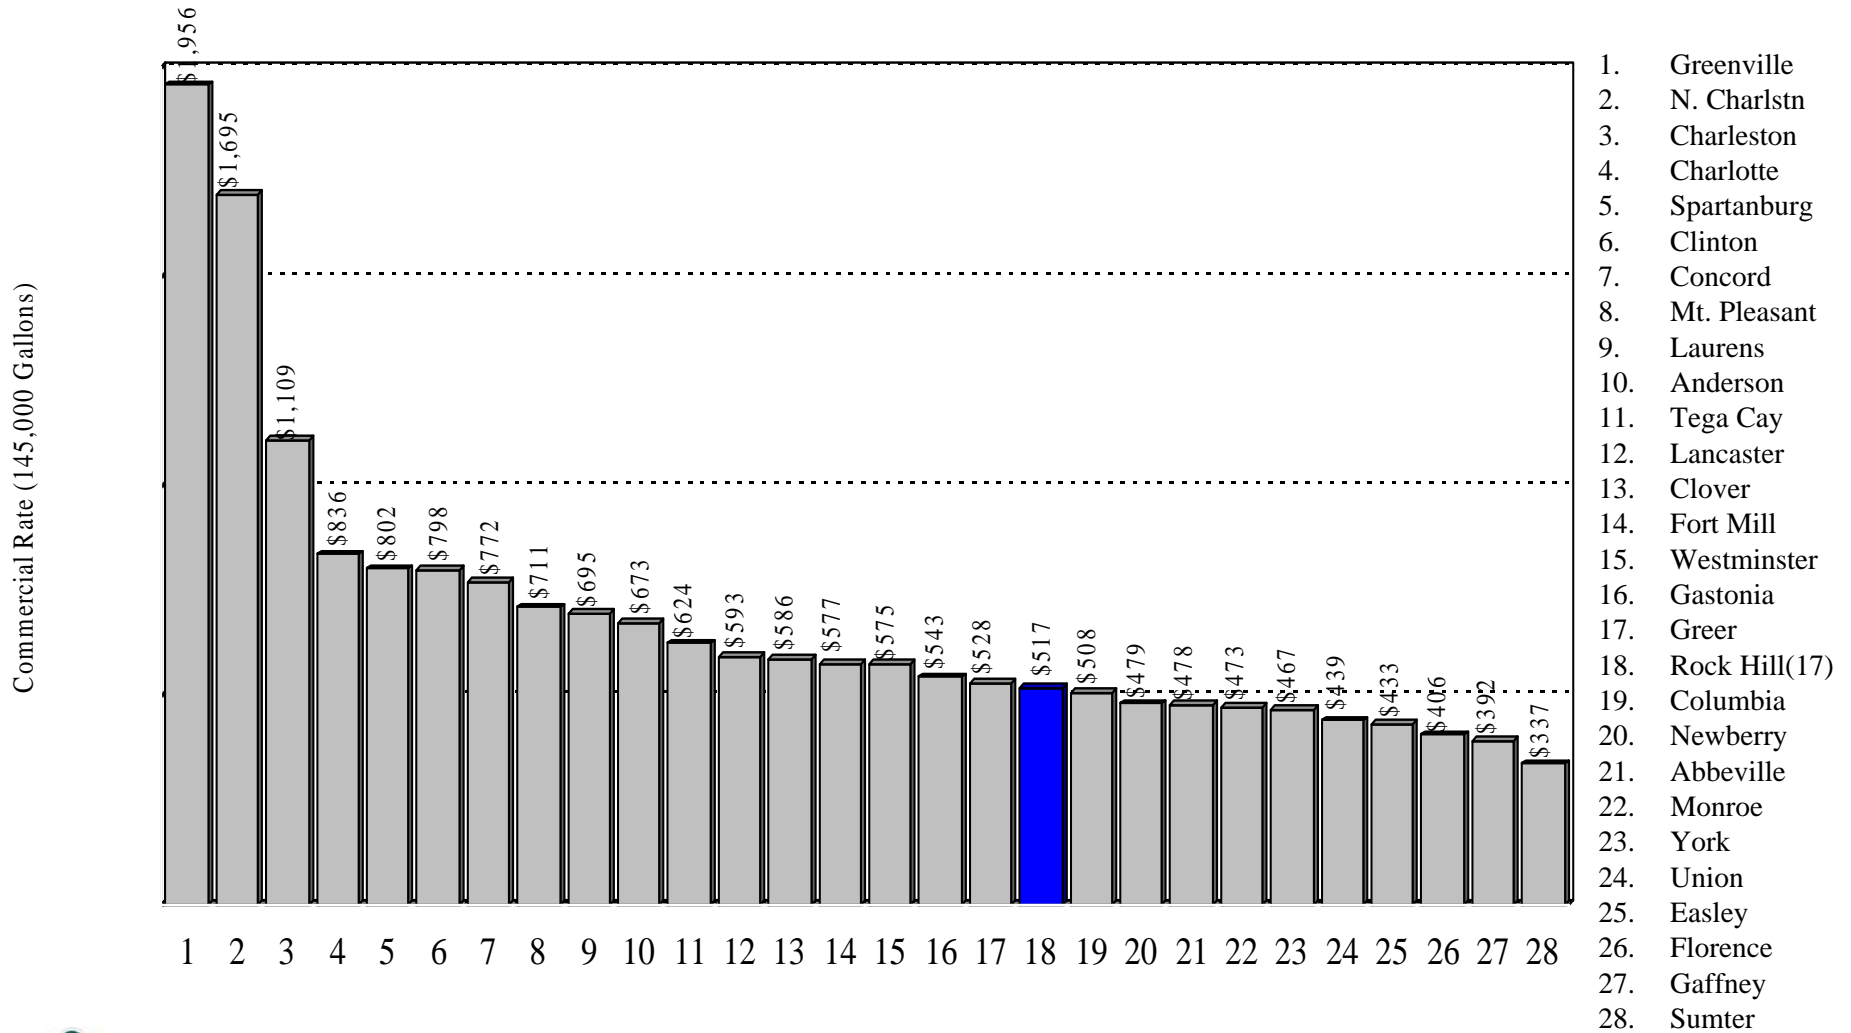

Comparison of Wastewater Rates

Rock Hill Commercial Rates Compared to S.C. Cities, PMPA Cities, Regional Cities, & York County Cities

Rock Hill, SC