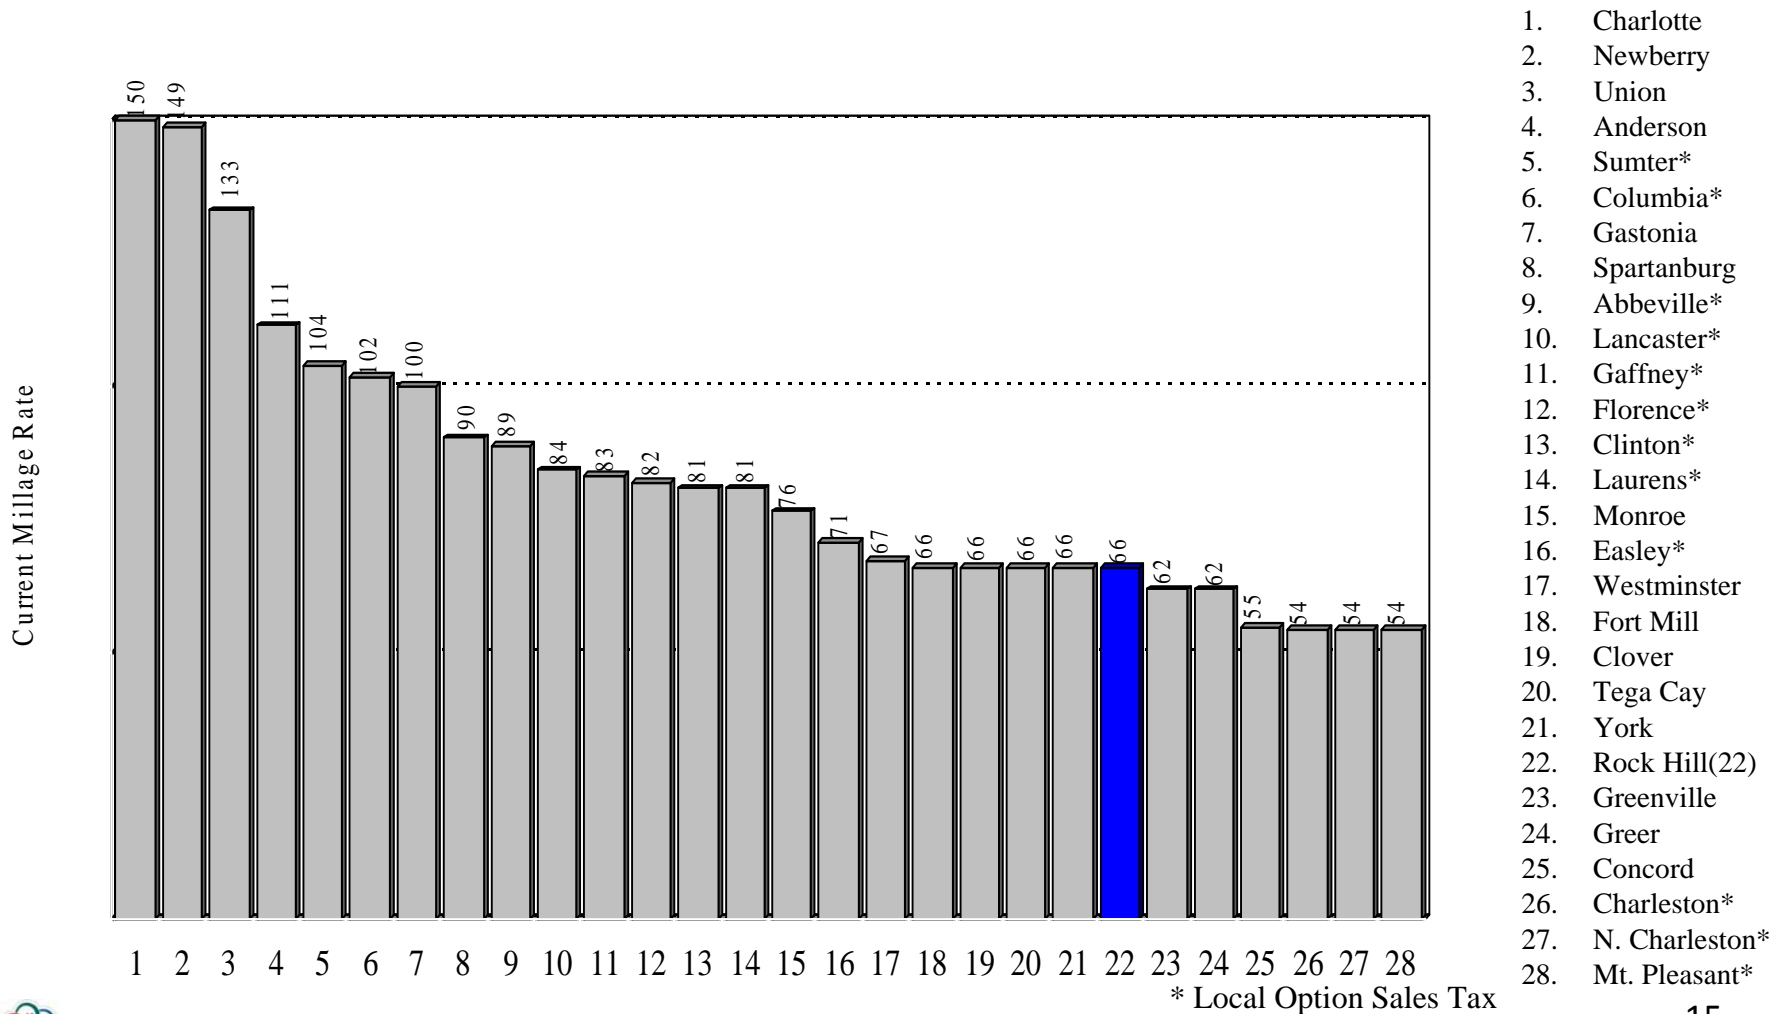

Comparison of County Tax Rates

Rock Hill County Tax Rates Compared to
S.C. Cities, PMPA Cities, Regional Cities, & York County Cities

Rock Hill, SC