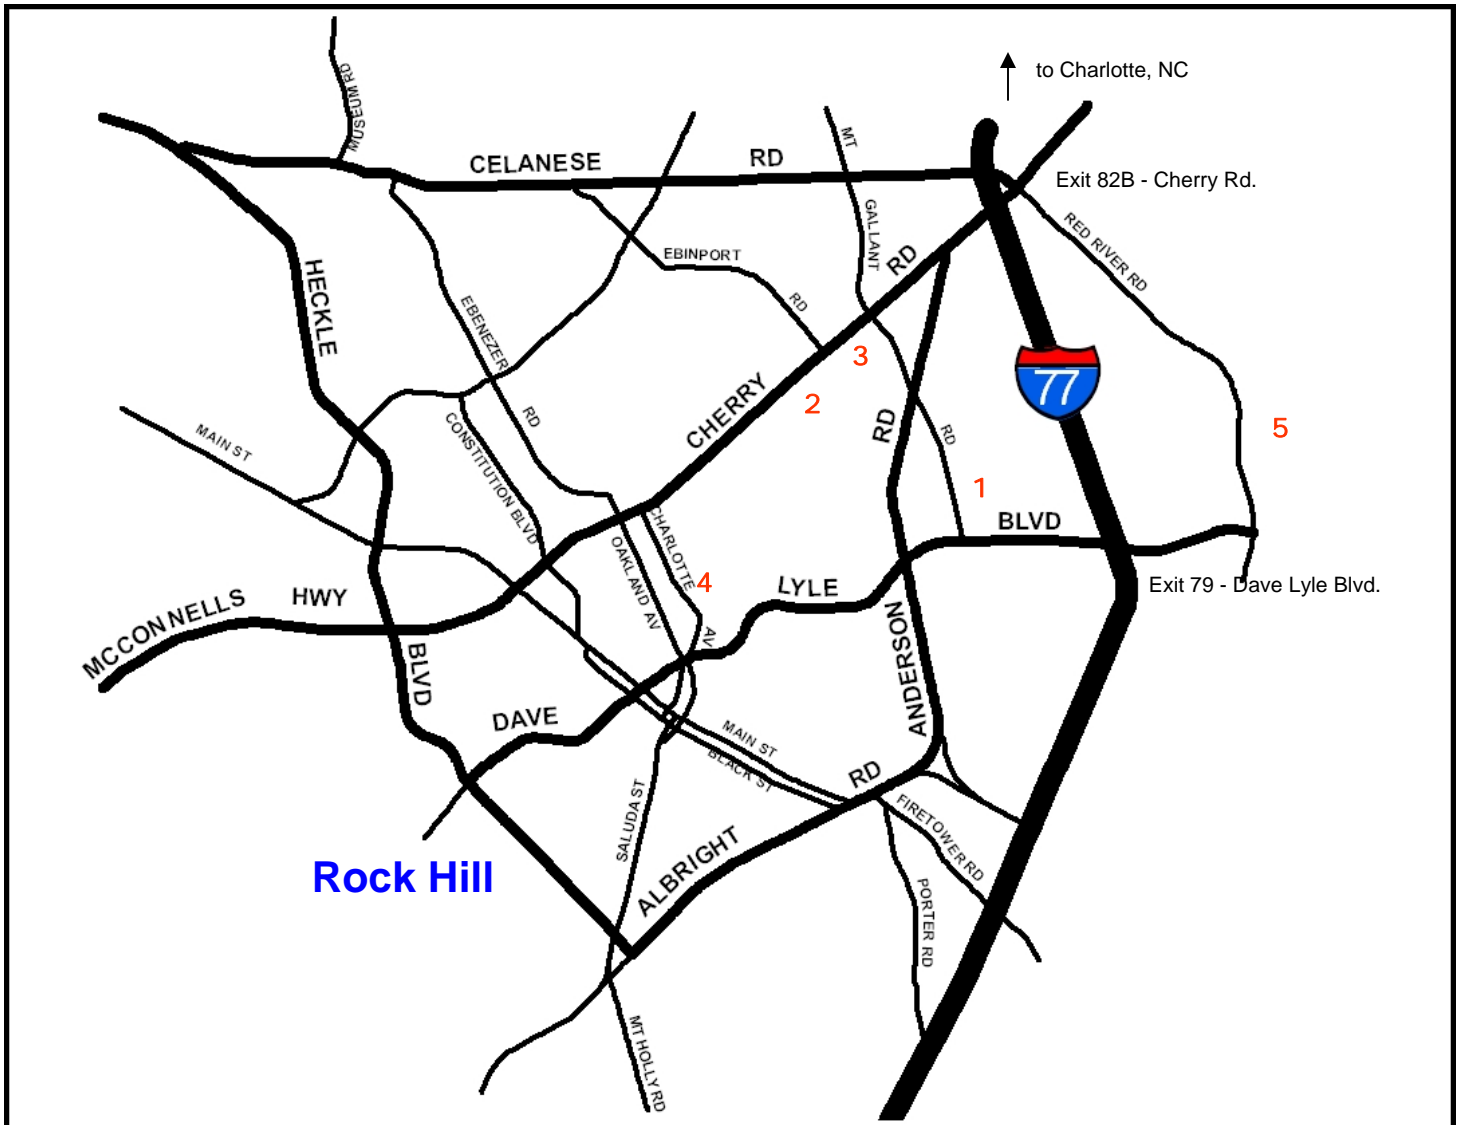

Major Facility Map

updated 3/18/09

PARKS, RECREATION & TOURISM

Rock Hill Parks, Recreation & Tourism has sports complexes, parks, and recreation centers which offer a variety of recreational activities for the citizens of Rock Hill and visitors. Rock Hill is located on I-77 just below Charlotte, NC. The following map includes some of our larger parks. For details about each facility and for a complete listing of all city park locations, return to www.rockhillrocks.com and go to the Facilities menu. We look forward to your visit.

- 4 Glencairn Garden**
725 Crest St.
(corner of Charlotte Ave. and Crest St.)
803-329-5620
- 5 River Park**
Red River Road at Quality Circle
(803) 329-5620